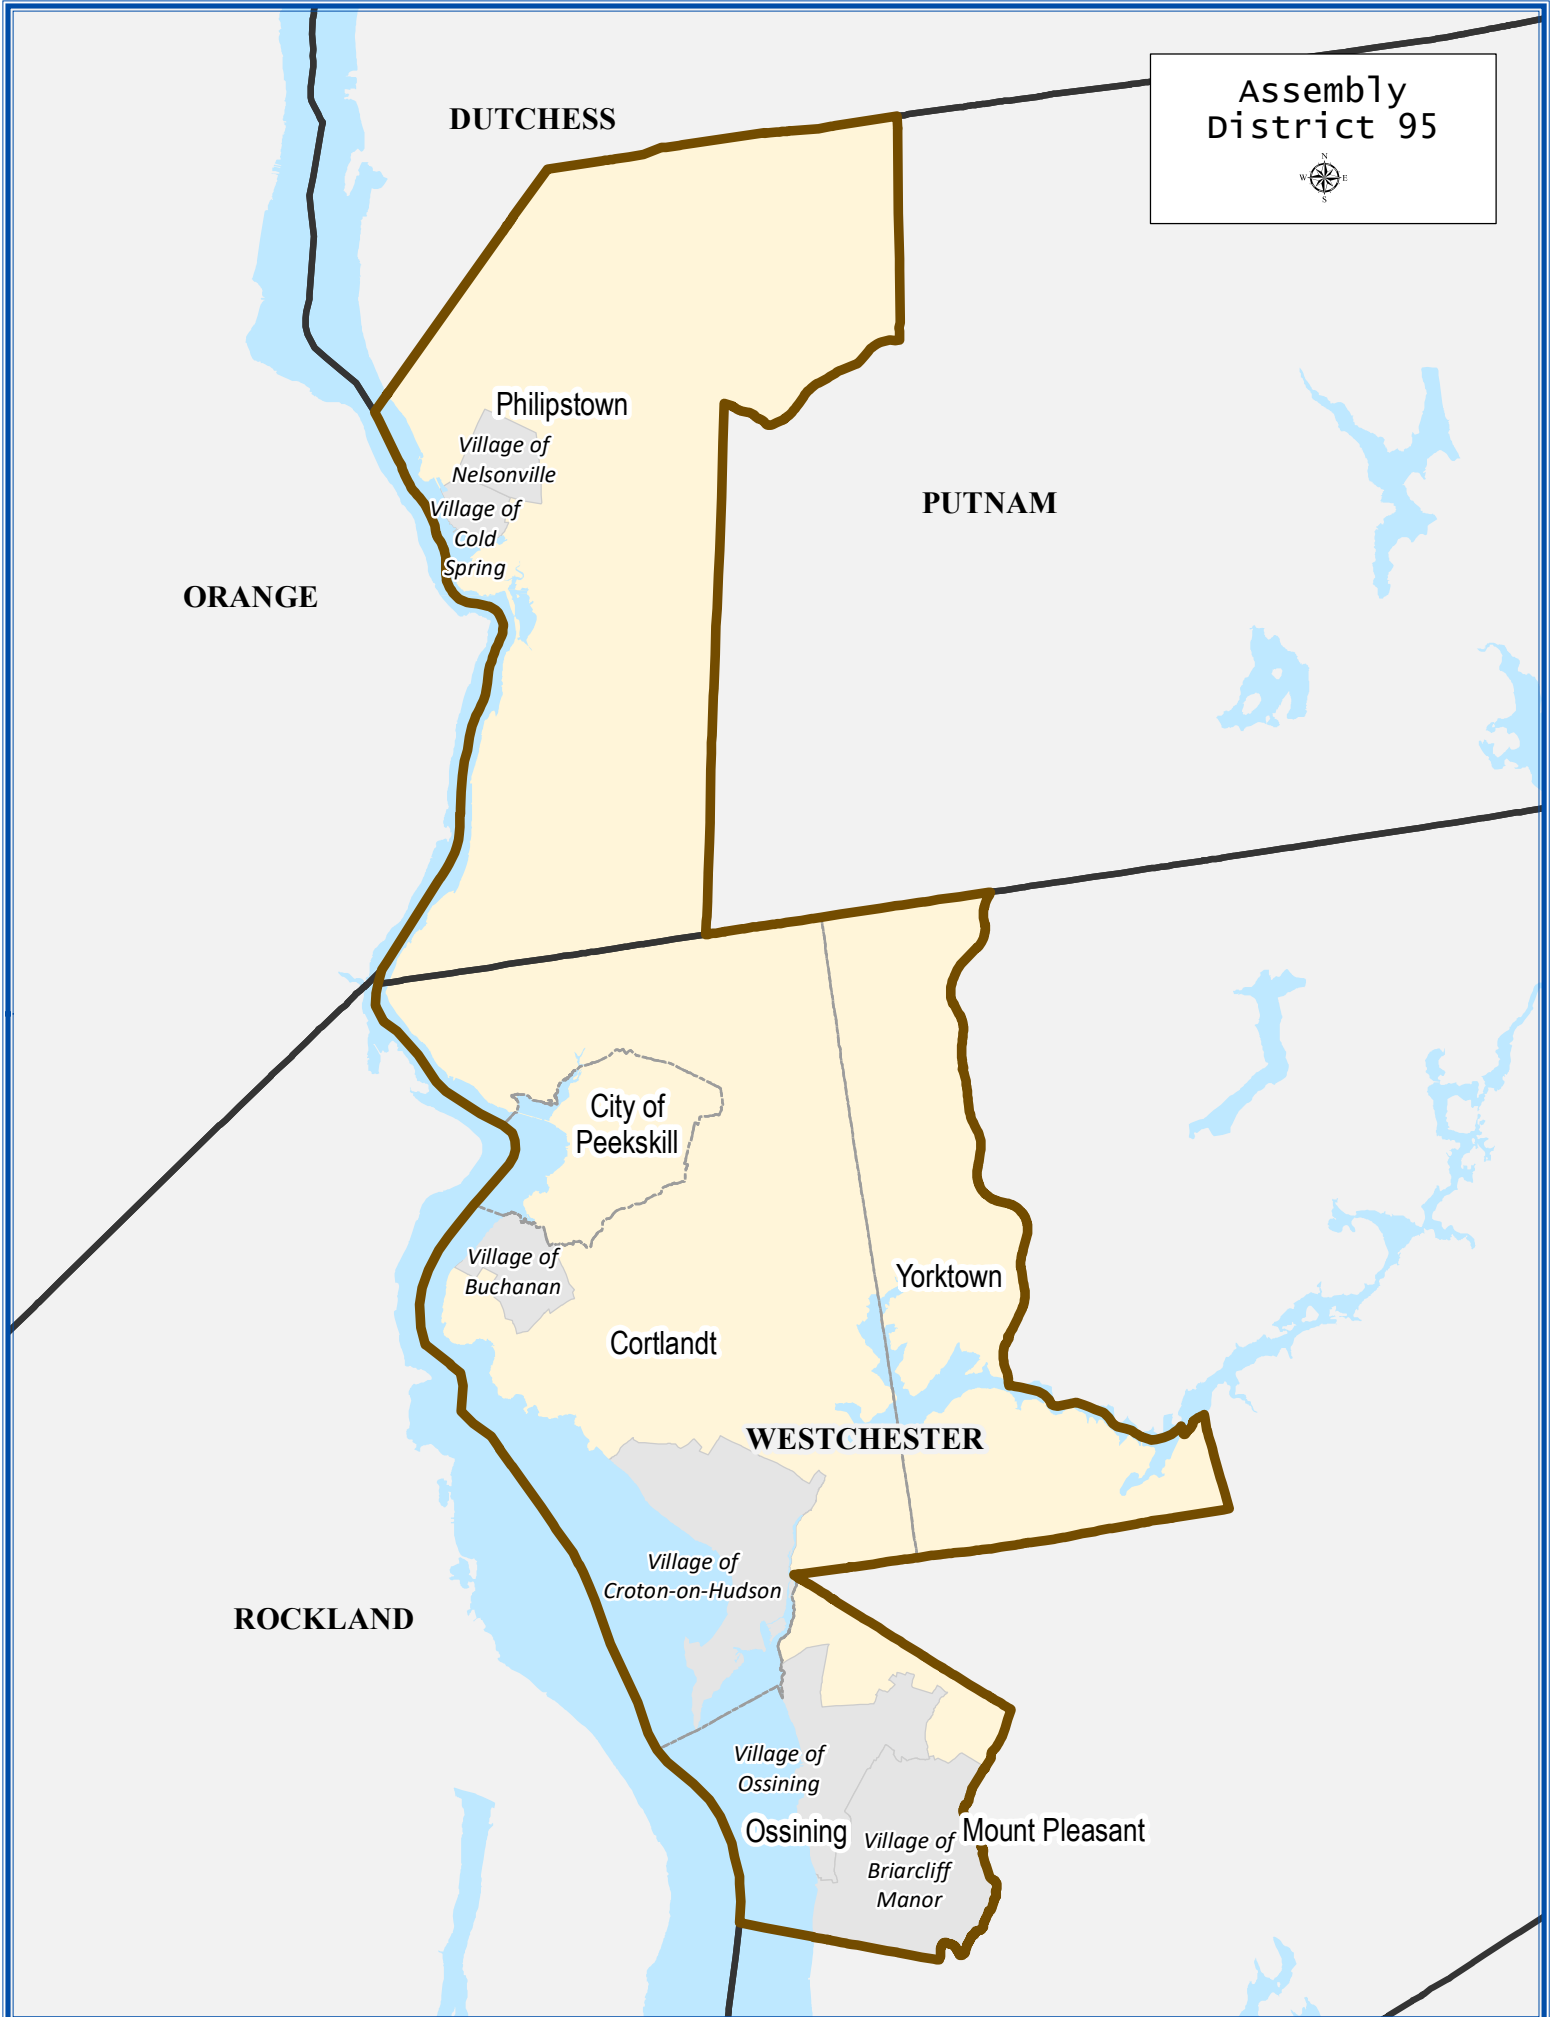

Assembly
District 95

DUTCHESS

PUTNAM

ORANGE

Philipstown

*Village of
Nelsonville*

*Village of
Cold
Spring*

City of
Peekskill

*Village of
Buchanan*

Yorktown

Cortlandt

WESTCHESTER

ROCKLAND

*Village of
Croton-on-Hudson*

*Village of
Ossining*

Ossining

*village of
Briarcliff
Manor*

Mount Pleasant

Assembly District 95

Total population : 129,103

Deviation : -5,522

Deviation Percentage : -4.10

	NH White	NH Black	Hispanic	NH Asian	NH AmInd	NH Hwn	NH Multi	NH Other
Total	70,396	11,166	36,881	5,423	145	15	4,245	832
% of Total	54.53	8.65	28.57	4.20	0.11	0.01	3.29	0.64
Total 18+	59,535	9,022	25,986	4,367	112	12	2,586	500
% of 18+	58.30	8.83	25.45	4.28	0.11	0.01	2.53	0.49
Department of Justice								
	NH White	NH Black	Hispanic	NH Asian	NH AmInd	NH Hwn	NH Multi	NH Other
Total	70,396	12,190	36,881	6,442	607	32	755	1,800
% of Total	54.53	9.44	28.57	4.99	0.47	0.02	0.58	1.39
Total 18+	59,535	9,567	25,986	4,771	487	25	543	1,206
% of 18+	58.30	9.37	25.45	4.67	0.48	0.02	0.53	1.18