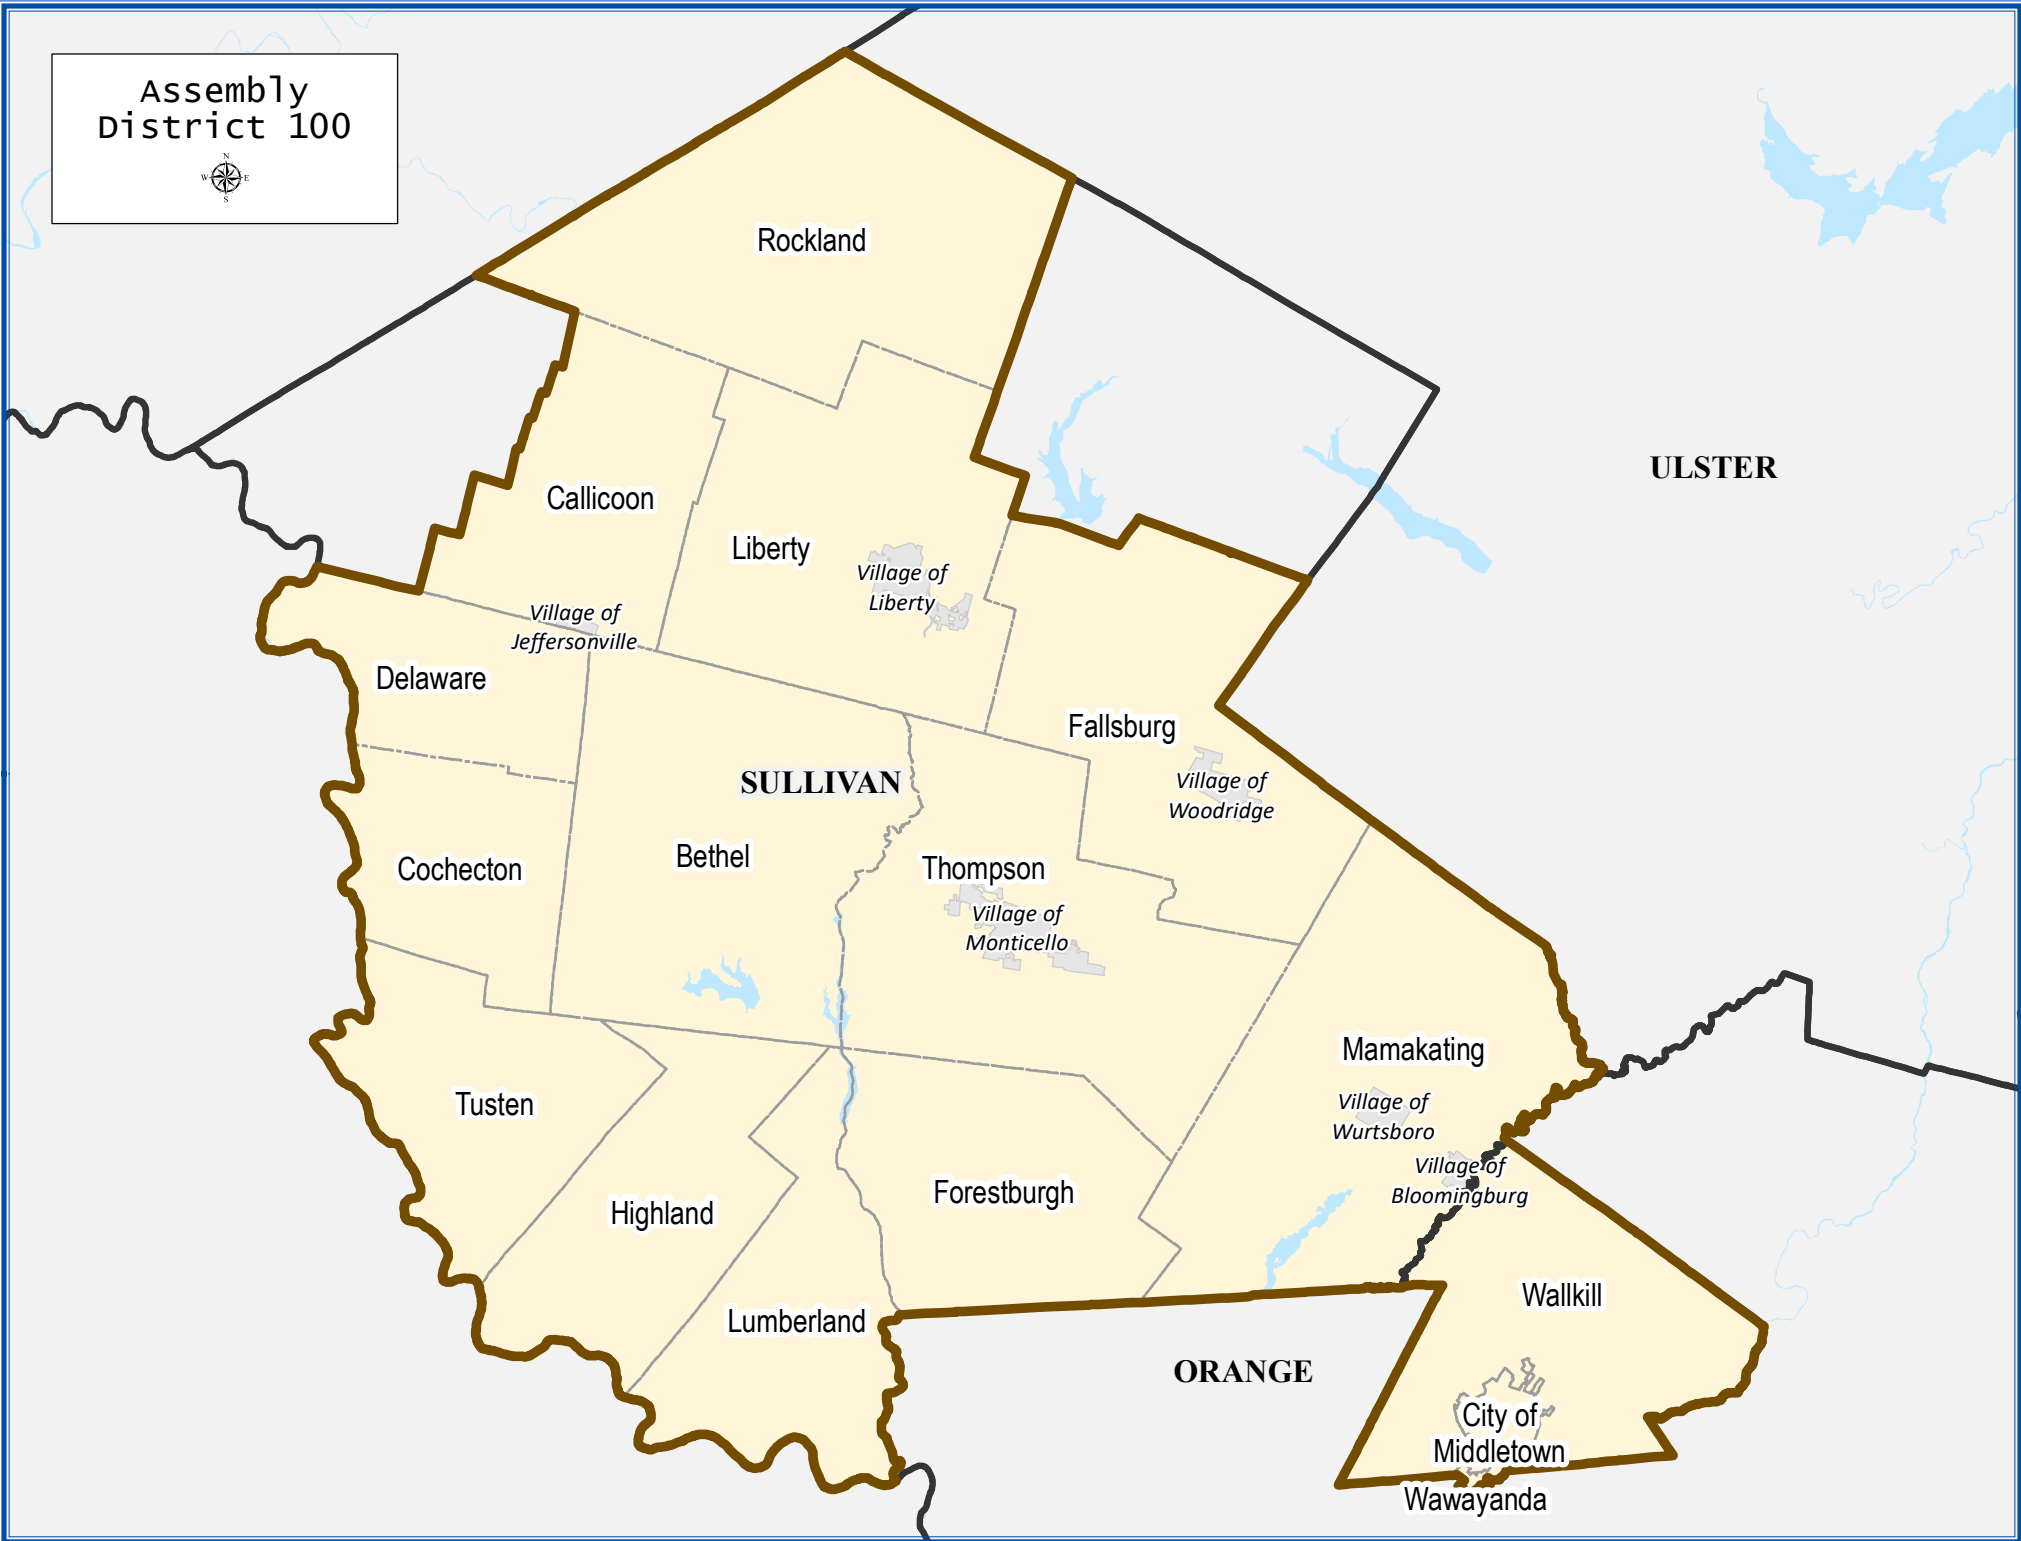

Assembly
District 100

Assembly District 100

Total population : 134,135

Deviation : -490

Deviation Percentage : -0.36

	NH White	NH Black	Hispanic	NH Asian	NH AmInd	NH Hwn	NH Multi	NH Other
Total	70,385	17,565	35,210	3,922	330	21	5,560	1,142
% of Total	52.47	13.10	26.25	2.92	0.25	0.02	4.15	0.85
Total 18+	58,831	13,654	24,156	3,252	287	20	3,507	814
% of 18+	56.29	13.06	23.11	3.11	0.27	0.02	3.36	0.78
Department of Justice								
	NH White	NH Black	Hispanic	NH Asian	NH AmInd	NH Hwn	NH Multi	NH Other
Total	70,385	19,277	35,210	4,433	1,505	53	1,113	2,159
% of Total	52.47	14.37	26.25	3.30	1.12	0.04	0.83	1.61
Total 18+	58,831	14,386	24,156	3,545	1,189	48	815	1,551
% of 18+	56.29	13.76	23.11	3.39	1.14	0.05	0.78	1.48