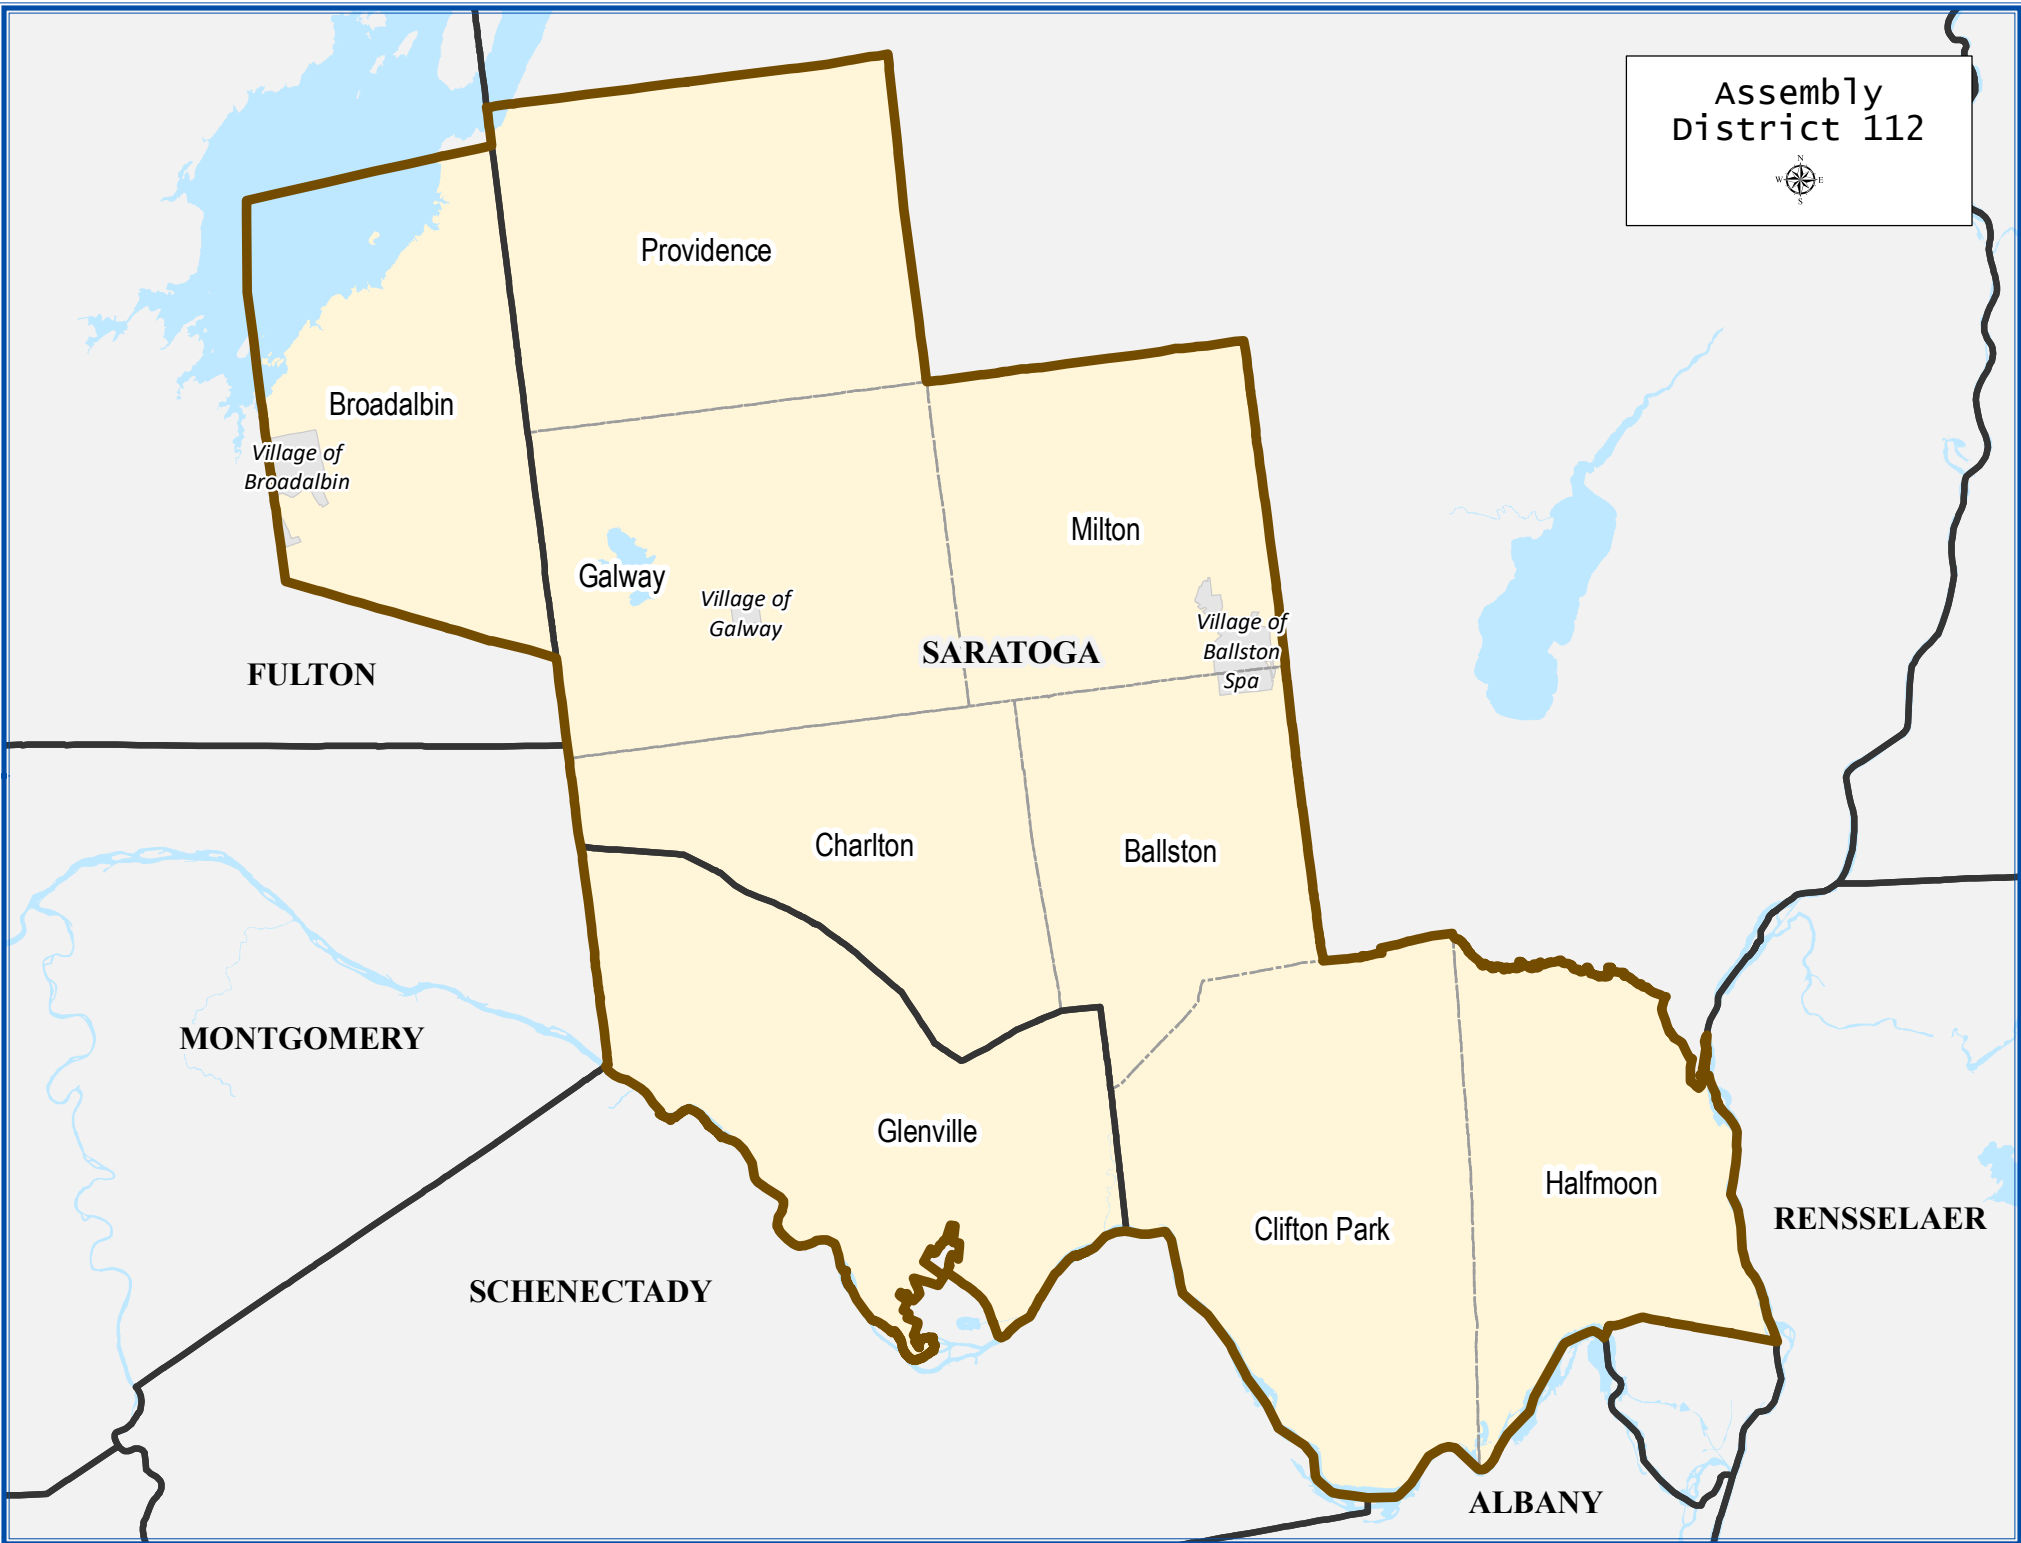

Assembly
District 112

Providence

Broadalbin

*Village of
Broadalbin*

FULTON

Galway

*Village of
Galway*

SARATOGA

Milton

*Village of
Ballston
Spa*

Charlton

Ballston

MONTGOMERY

Glenville

Clifton Park

Halfmoon

RENSSELAER

SCHENECTADY

ALBANY

Assembly District 112

Total population : 131,598

Deviation : -3,027

Deviation Percentage : -2.25

	NH White	NH Black	Hispanic	NH Asian	NH AmInd	NH Hwn	NH Multi	NH Other
Total	112,237	2,382	4,985	5,499	131	29	5,864	471
% of Total	85.29	1.81	3.79	4.18	0.10	0.02	4.46	0.36
Total 18+	91,156	1,798	3,268	3,924	110	15	3,641	342
% of 18+	87.44	1.72	3.13	3.76	0.11	0.01	3.49	0.33
Department of Justice								
	NH White	NH Black	Hispanic	NH Asian	NH AmInd	NH Hwn	NH Multi	NH Other
Total	112,237	3,255	4,985	6,545	1,896	70	427	2,183
% of Total	85.29	2.47	3.79	4.97	1.44	0.05	0.32	1.66
Total 18+	91,156	2,179	3,268	4,384	1,422	33	251	1,561
% of 18+	87.44	2.09	3.13	4.21	1.36	0.03	0.24	1.50