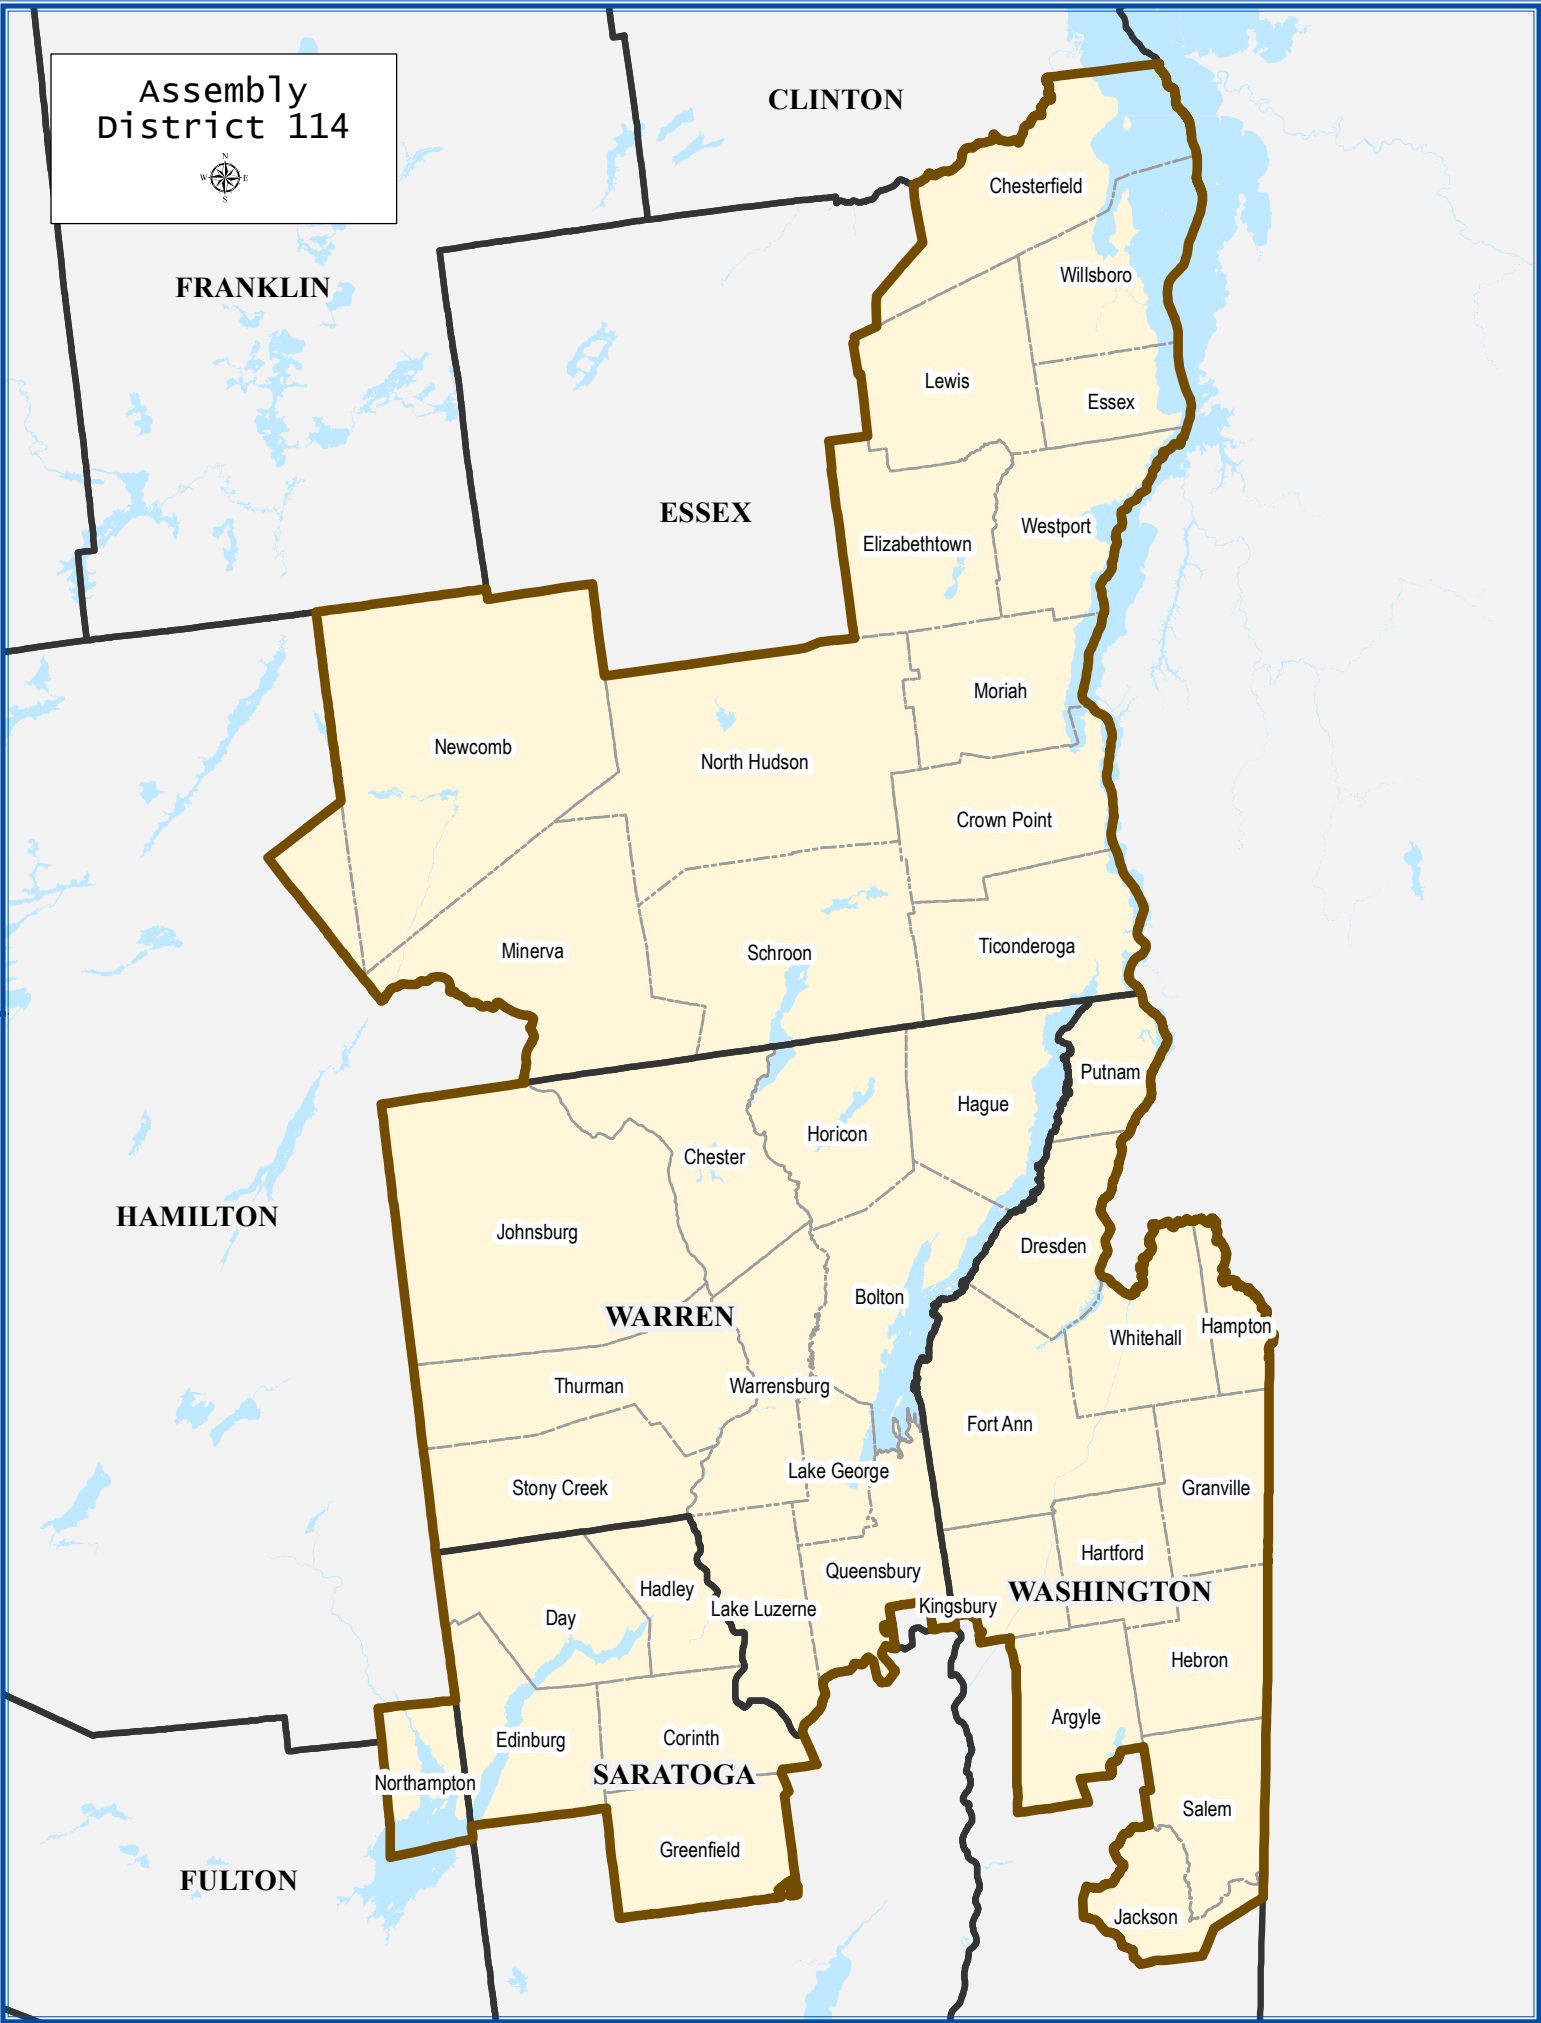

Assembly District 114

Assembly District 114

Total population : 129,173

Deviation : -5,452

Deviation Percentage : -4.05

	NH White	NH Black	Hispanic	NH Asian	NH AmInd	NH Hwn	NH Multi	NH Other
Total	118,418	868	2,836	866	250	21	5,566	348
% of Total	91.67	0.67	2.20	0.67	0.19	0.02	4.31	0.27
Total 18+	97,506	684	1,878	704	213	20	3,939	241
% of 18+	92.70	0.65	1.79	0.67	0.20	0.02	3.74	0.23
Department of Justice								
	NH White	NH Black	Hispanic	NH Asian	NH AmInd	NH Hwn	NH Multi	NH Other
Total	118,418	1,464	2,836	1,234	2,785	43	270	2,123
% of Total	91.67	1.13	2.20	0.96	2.16	0.03	0.21	1.64
Total 18+	97,506	929	1,878	880	2,214	38	155	1,585
% of 18+	92.70	0.88	1.79	0.84	2.10	0.04	0.15	1.51