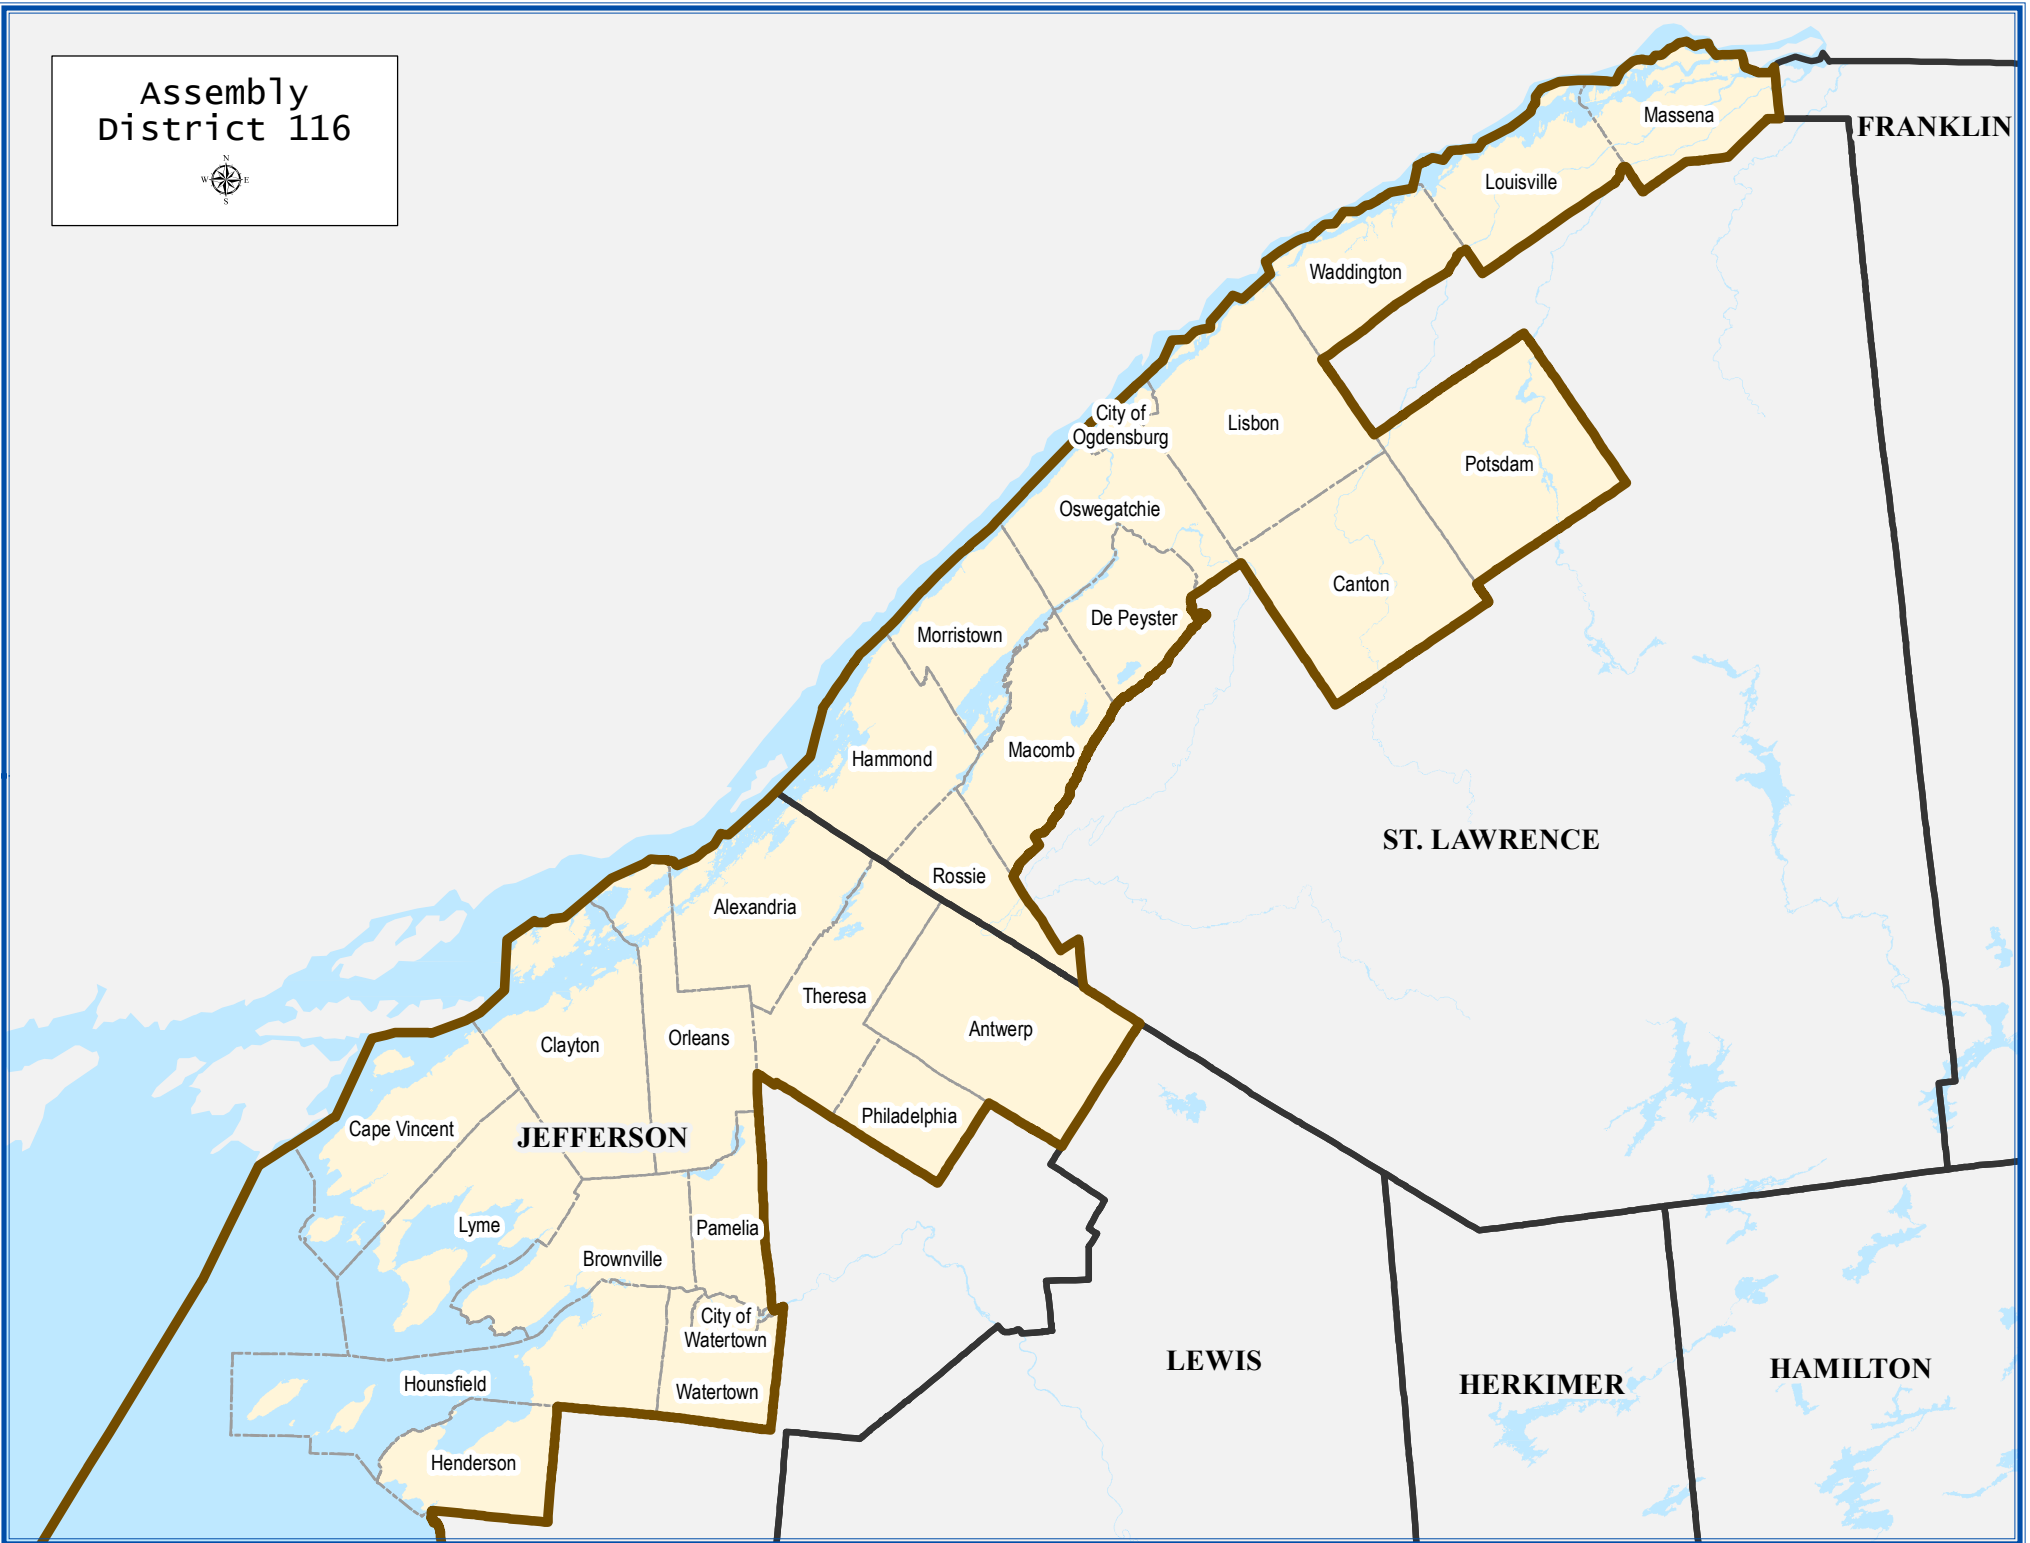

Assembly  
District 116

## Assembly District 116

Total population : 134,131

Deviation : -494

Deviation Percentage : -0.37

	NH White	NH Black	Hispanic	NH Asian	NH AmInd	NH Hwn	NH Multi	NH Other
Total	116,286	3,684	4,746	1,864	1,087	70	5,950	444
% of Total	86.70	2.75	3.54	1.39	0.81	0.05	4.44	0.33
Total 18+	93,577	3,040	3,290	1,527	851	53	3,918	328
% of 18+	87.80	2.85	3.09	1.43	0.80	0.05	3.68	0.31
Department of Justice								
	NH White	NH Black	Hispanic	NH Asian	NH AmInd	NH Hwn	NH Multi	NH Other
Total	116,286	4,942	4,746	2,378	3,415	111	465	1,788
% of Total	86.70	3.68	3.54	1.77	2.55	0.08	0.35	1.33
Total 18+	93,577	3,542	3,290	1,825	2,580	83	312	1,375
% of 18+	87.80	3.32	3.09	1.71	2.42	0.08	0.29	1.29