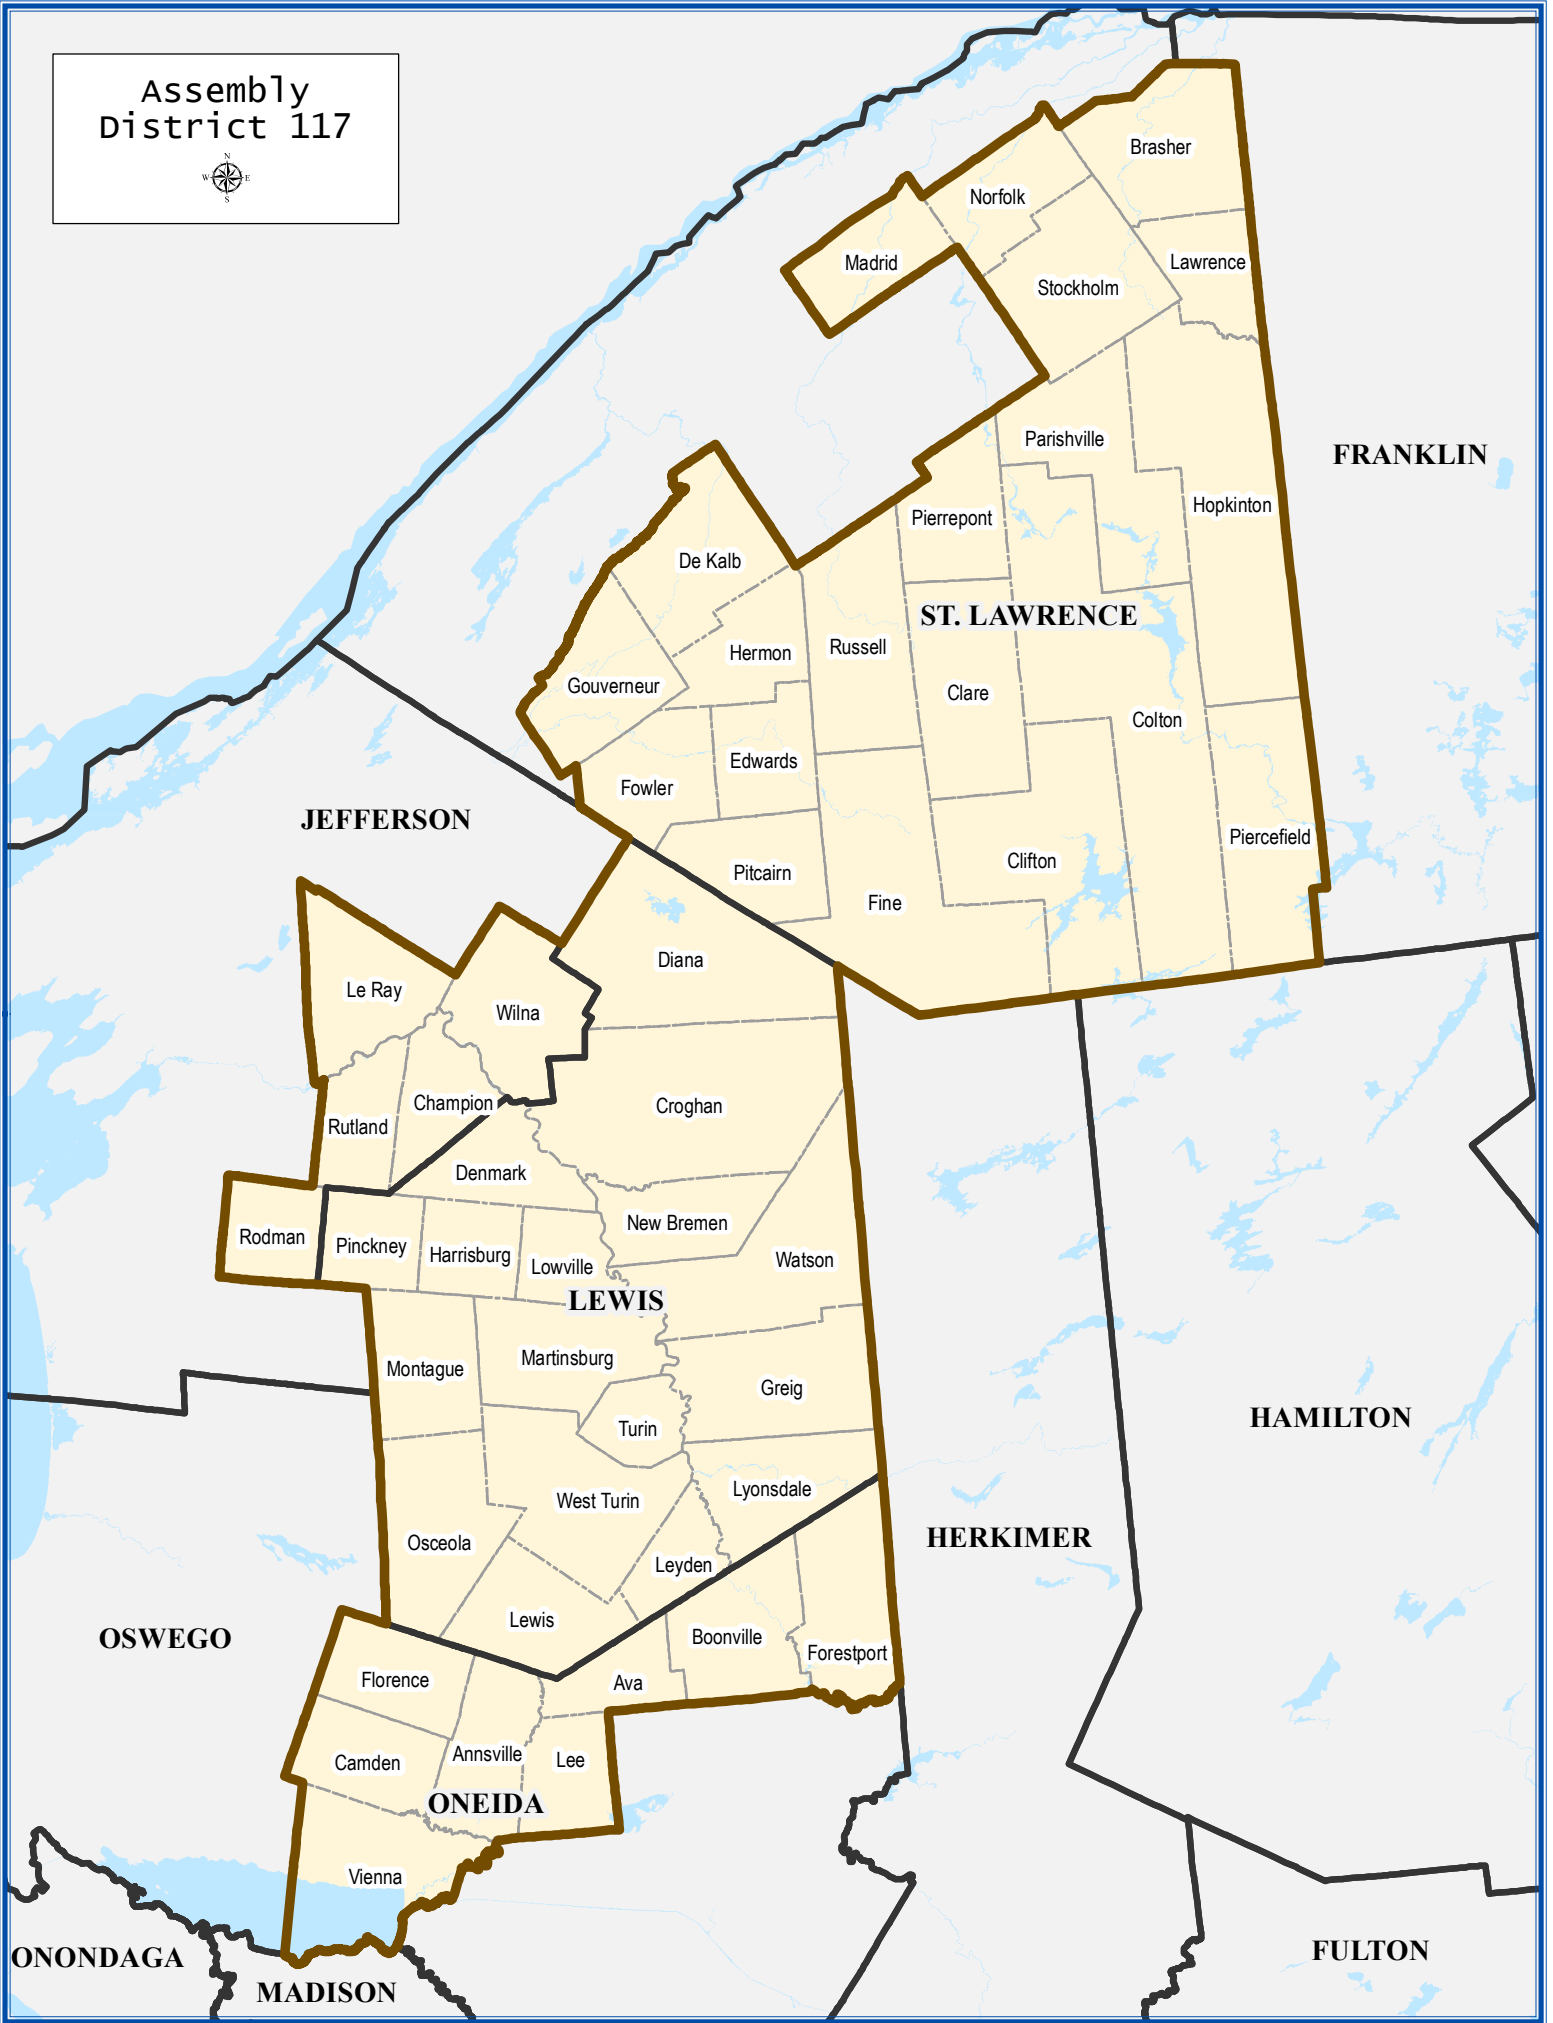

Assembly  
District 117

## Assembly District 117

Total population : 132,589

Deviation : -2,036

Deviation Percentage : -1.51

	NH White	NH Black	Hispanic	NH Asian	NH AmInd	NH Hwn	NH Multi	NH Other
Total	114,036	4,243	6,013	1,507	581	266	5,550	393
% of Total	86.01	3.20	4.54	1.14	0.44	0.20	4.19	0.30
Total 18+	88,674	3,280	4,193	1,240	440	153	3,685	236
% of 18+	87.02	3.22	4.11	1.22	0.43	0.15	3.62	0.23
Department of Justice								
	NH White	NH Black	Hispanic	NH Asian	NH AmInd	NH Hwn	NH Multi	NH Other
Total	114,036	5,053	6,013	1,969	2,584	319	475	2,140
% of Total	86.01	3.81	4.54	1.49	1.95	0.24	0.36	1.61
Total 18+	88,674	3,596	4,193	1,457	1,927	184	279	1,591
% of 18+	87.02	3.53	4.11	1.43	1.89	0.18	0.27	1.56