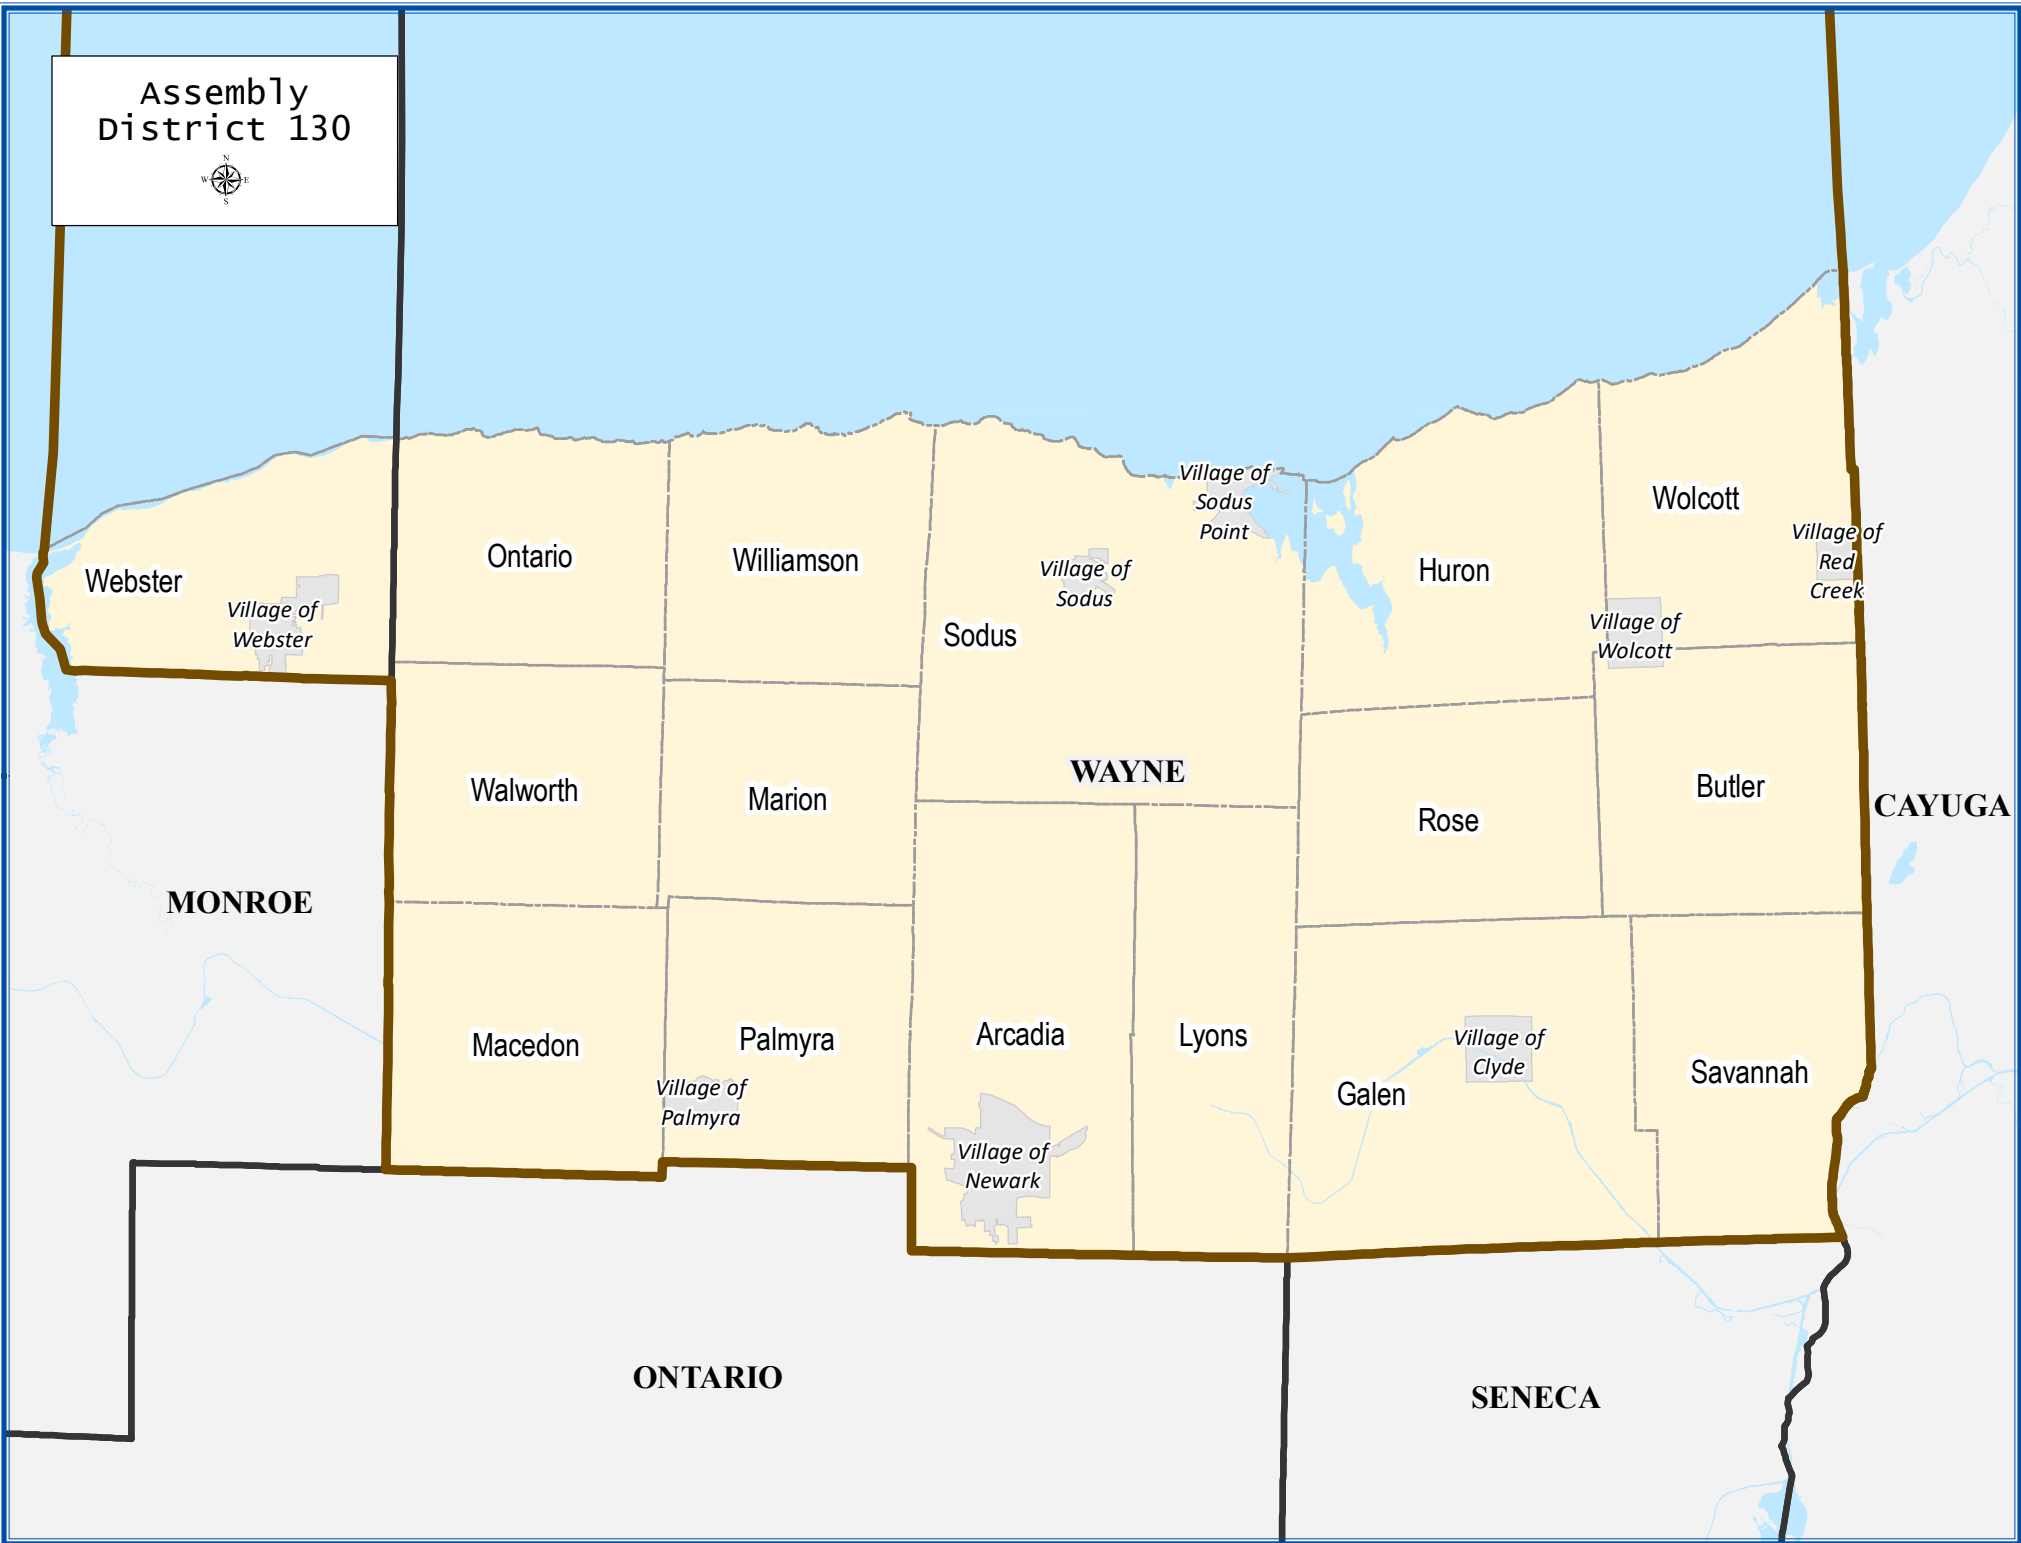

Assembly District 130

MONROE

CAYUGA

ONTARIO

SENECA

WAYNE

Assembly District 130

Total population : 136,818

Deviation : 2,193

Deviation Percentage : 1.63

	NH White	NH Black	Hispanic	NH Asian	NH AmInd	NH Hwn	NH Multi	NH Other
Total	118,578	3,687	6,621	1,554	214	23	5,748	393
% of Total	86.67	2.69	4.84	1.14	0.16	0.02	4.20	0.29
Total 18+	96,065	2,787	4,183	1,213	186	20	3,436	283
% of 18+	88.81	2.58	3.87	1.12	0.17	0.02	3.18	0.26
Department of Justice								
	NH White	NH Black	Hispanic	NH Asian	NH AmInd	NH Hwn	NH Multi	NH Other
Total	118,578	5,173	6,621	2,133	1,951	50	363	1,949
% of Total	86.67	3.78	4.84	1.56	1.43	0.04	0.27	1.42
Total 18+	96,065	3,318	4,183	1,484	1,497	40	225	1,361
% of 18+	88.81	3.07	3.87	1.37	1.38	0.04	0.21	1.26