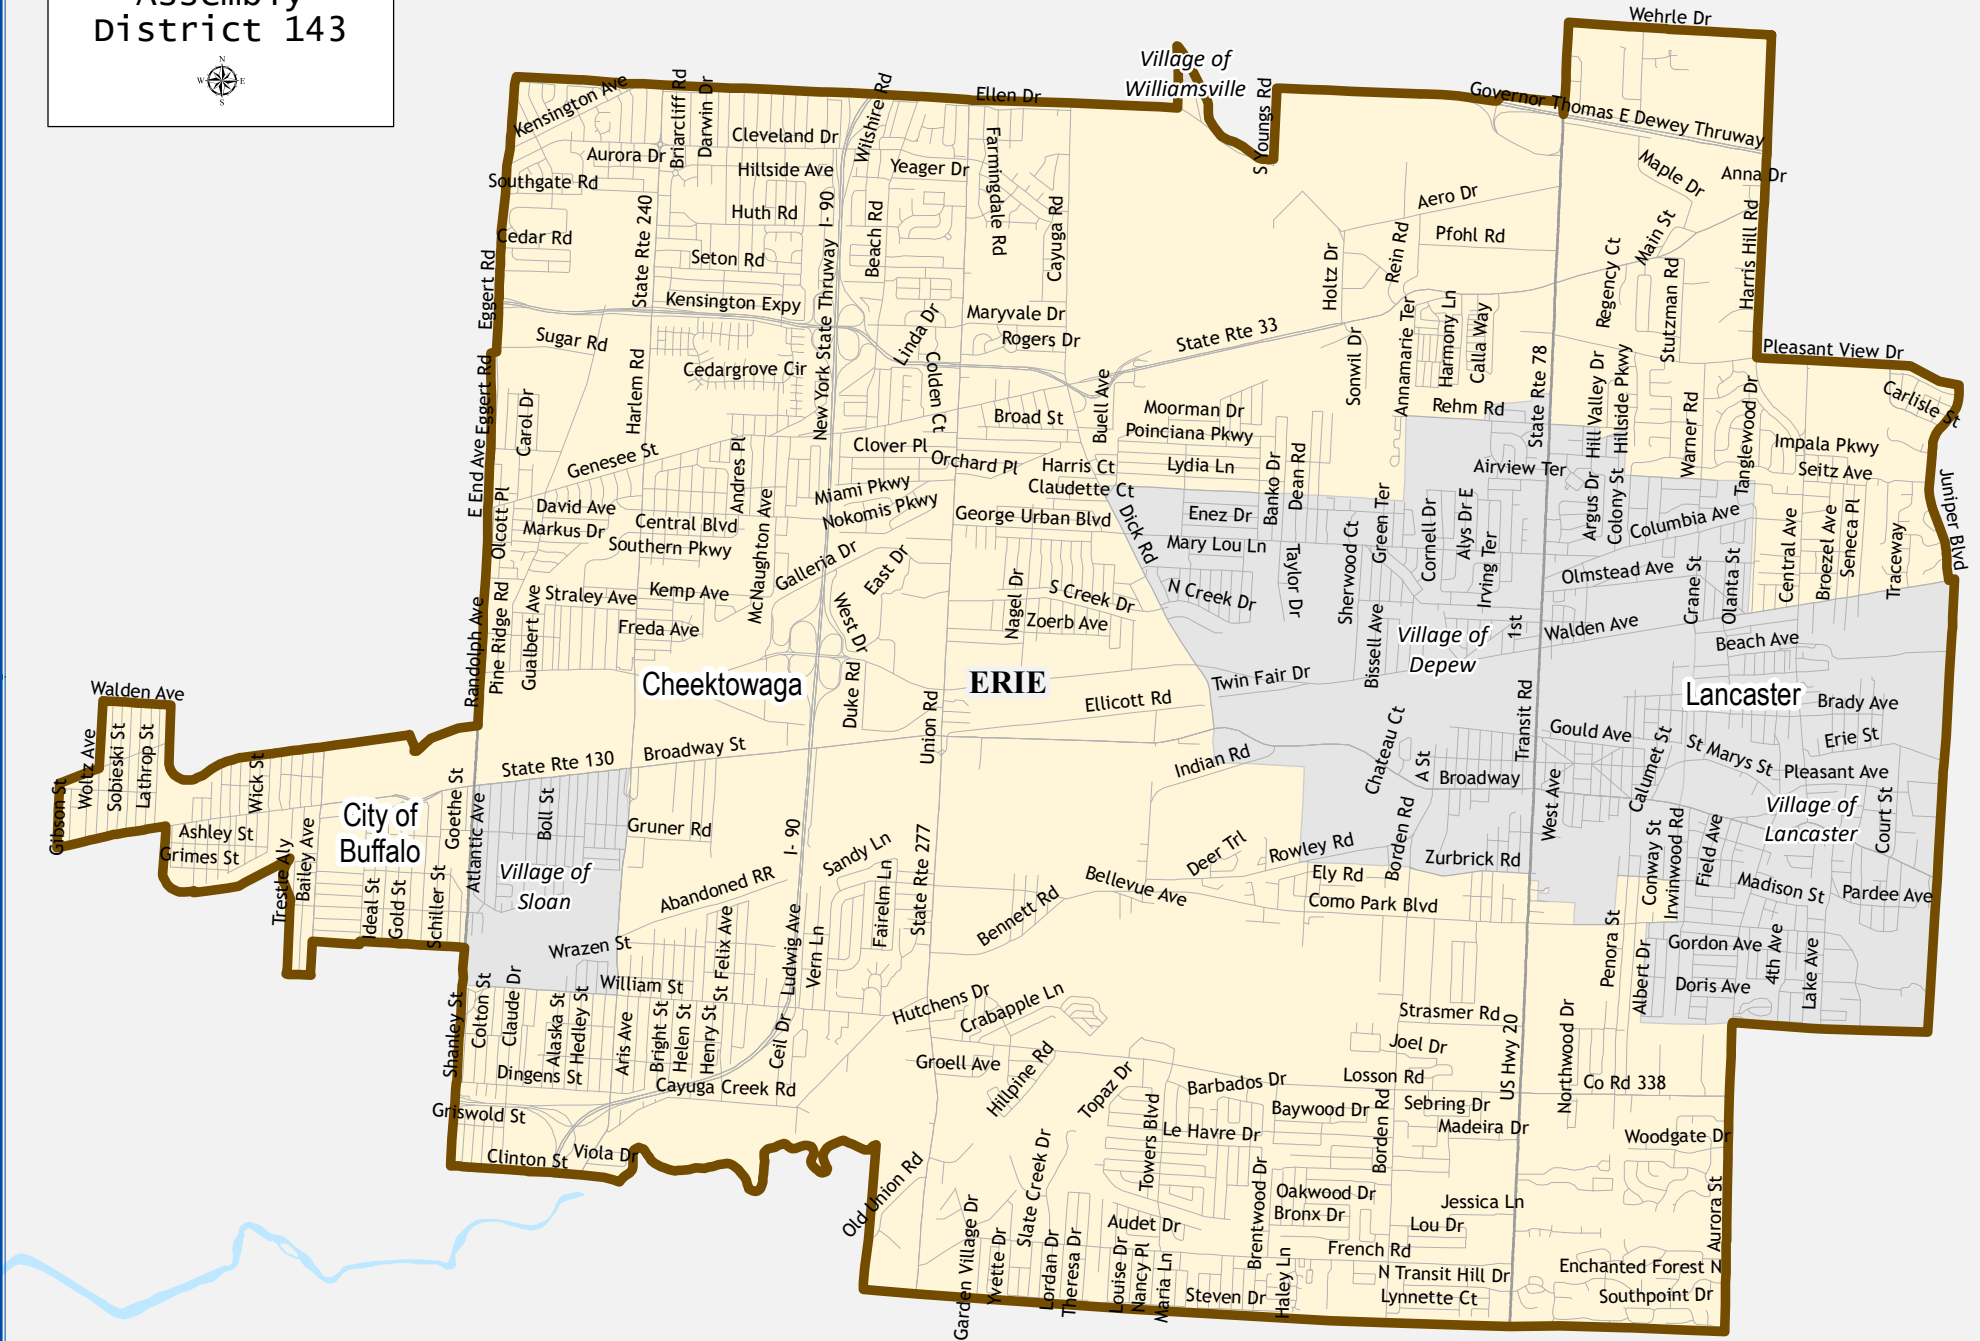

Assembly District 143

Assembly District 143

Total population : 130,516

Deviation : -4,109

Deviation Percentage : -3.05

	NH White	NH Black	Hispanic	NH Asian	NH AmInd	NH Hwn	NH Multi	NH Other
Total	98,604	14,607	5,622	6,630	283	39	4,275	456
% of Total	75.55	11.19	4.31	5.08	0.22	0.03	3.28	0.35
Total 18+	83,924	10,671	3,605	4,487	213	30	2,466	278
% of 18+	79.42	10.10	3.41	4.25	0.20	0.03	2.33	0.26
Department of Justice								
	NH White	NH Black	Hispanic	NH Asian	NH AmInd	NH Hwn	NH Multi	NH Other
Total	98,604	16,141	5,622	7,274	1,165	51	511	1,148
% of Total	75.55	12.37	4.31	5.57	0.89	0.04	0.39	0.88
Total 18+	83,924	11,308	3,605	4,846	853	39	301	798
% of 18+	79.42	10.70	3.41	4.59	0.81	0.04	0.28	0.76