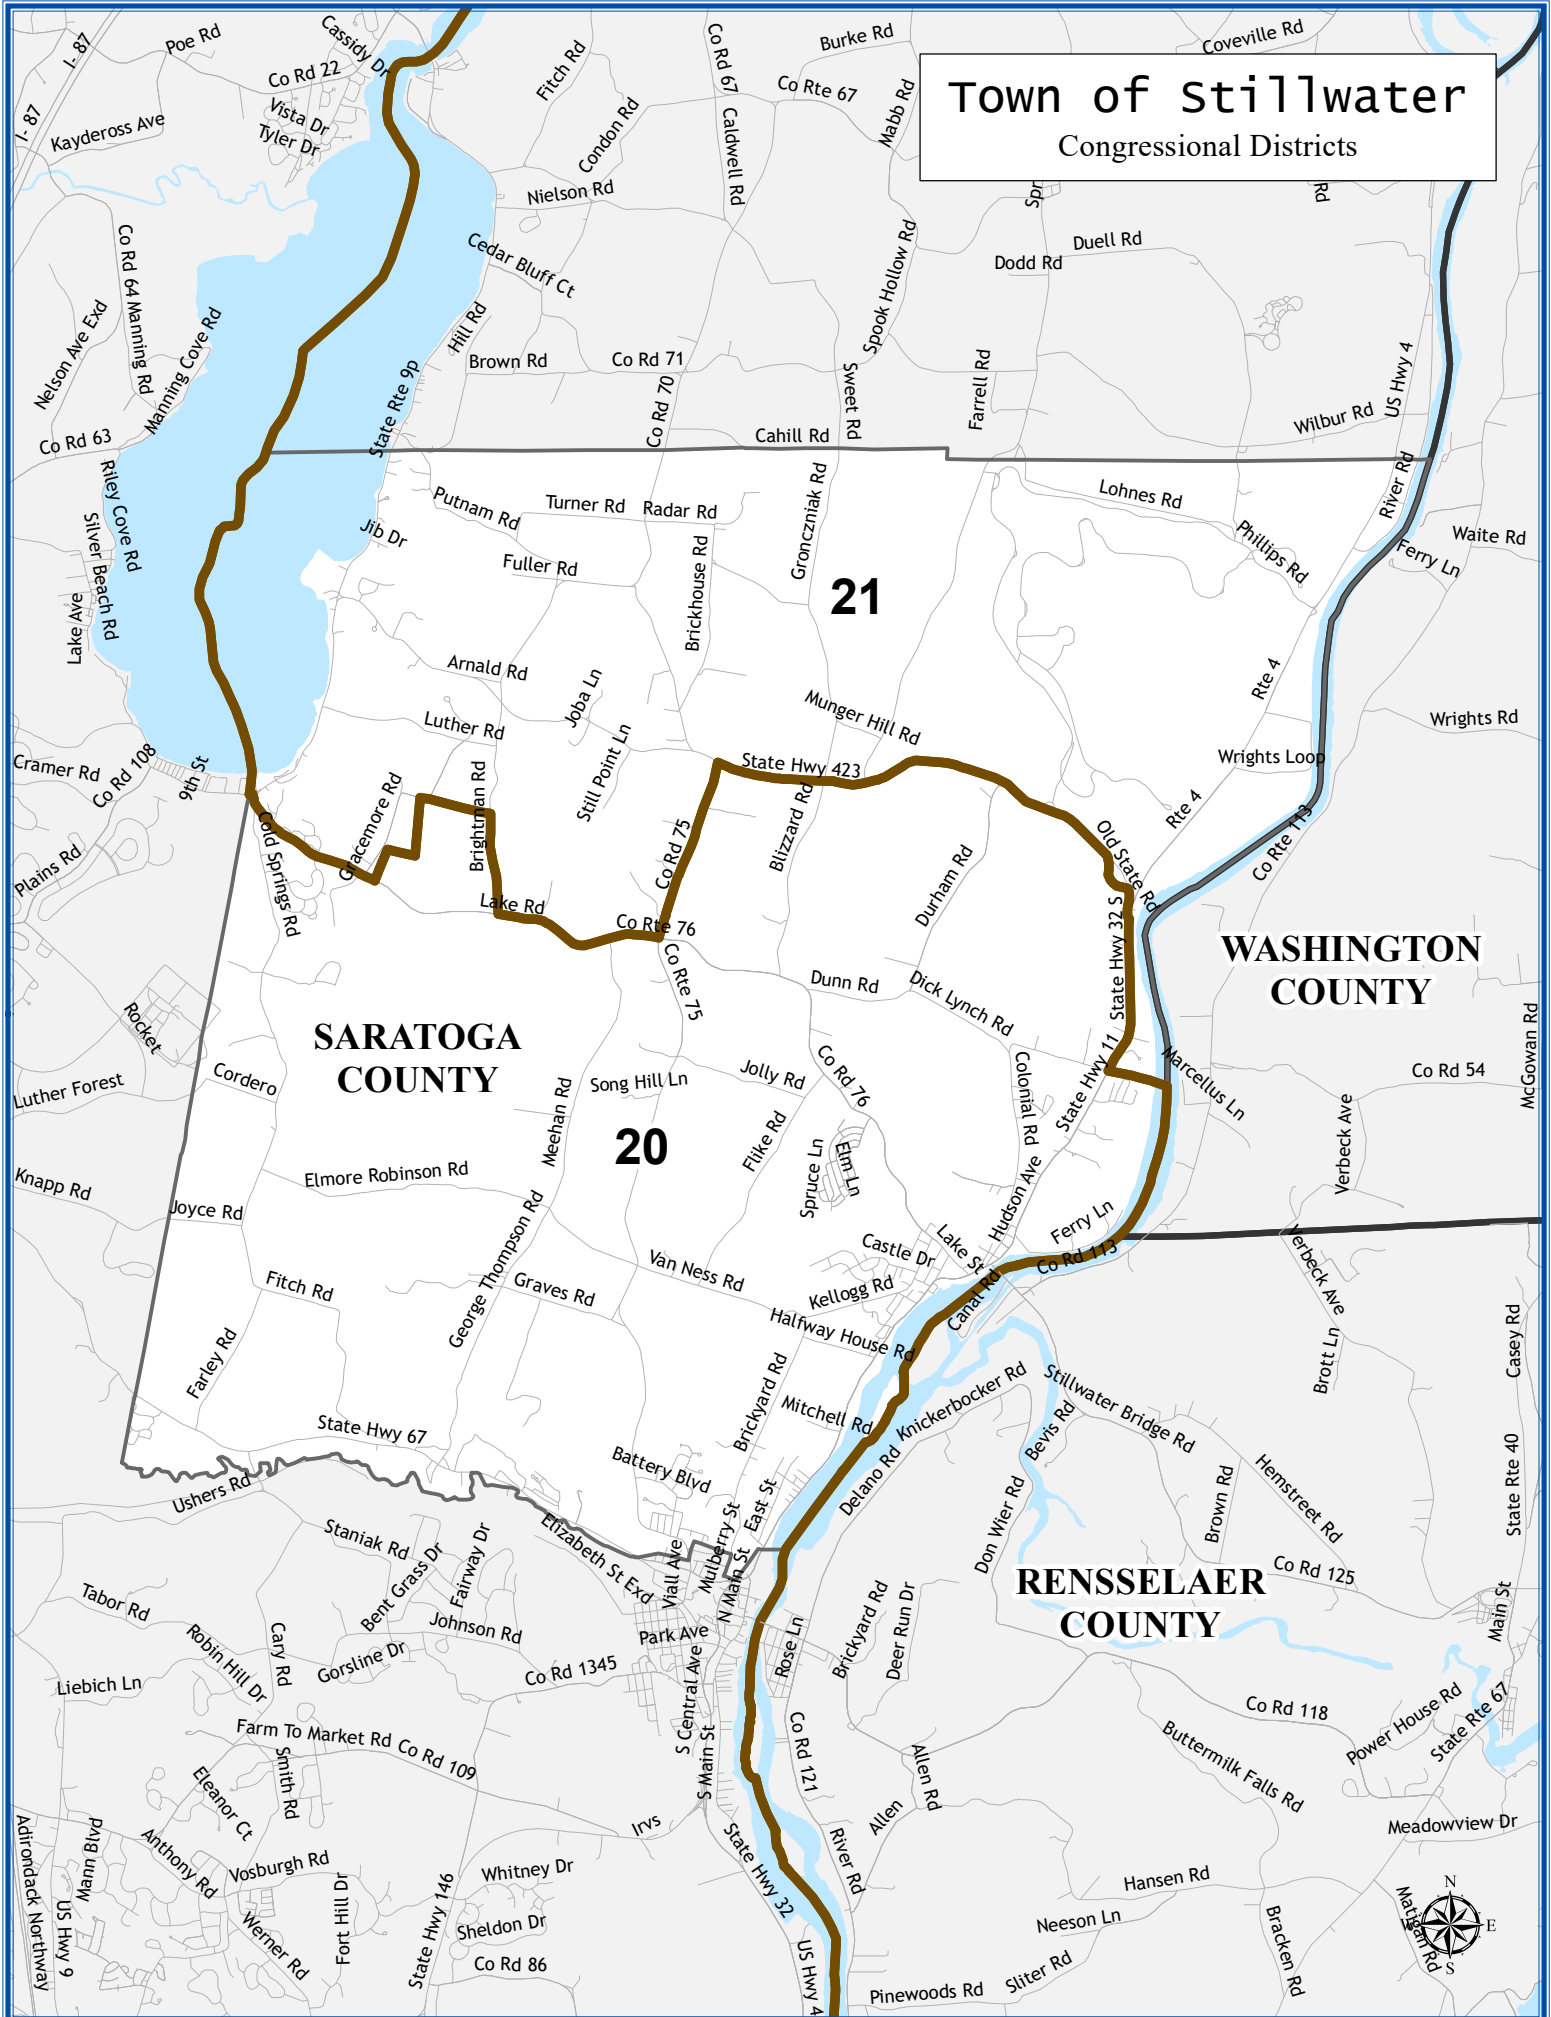

Town of Stillwater

Congressional Districts

21

20

**SARATOGA
COUNTY**

**WASHINGTON
COUNTY**

**RENSSELAER
COUNTY**