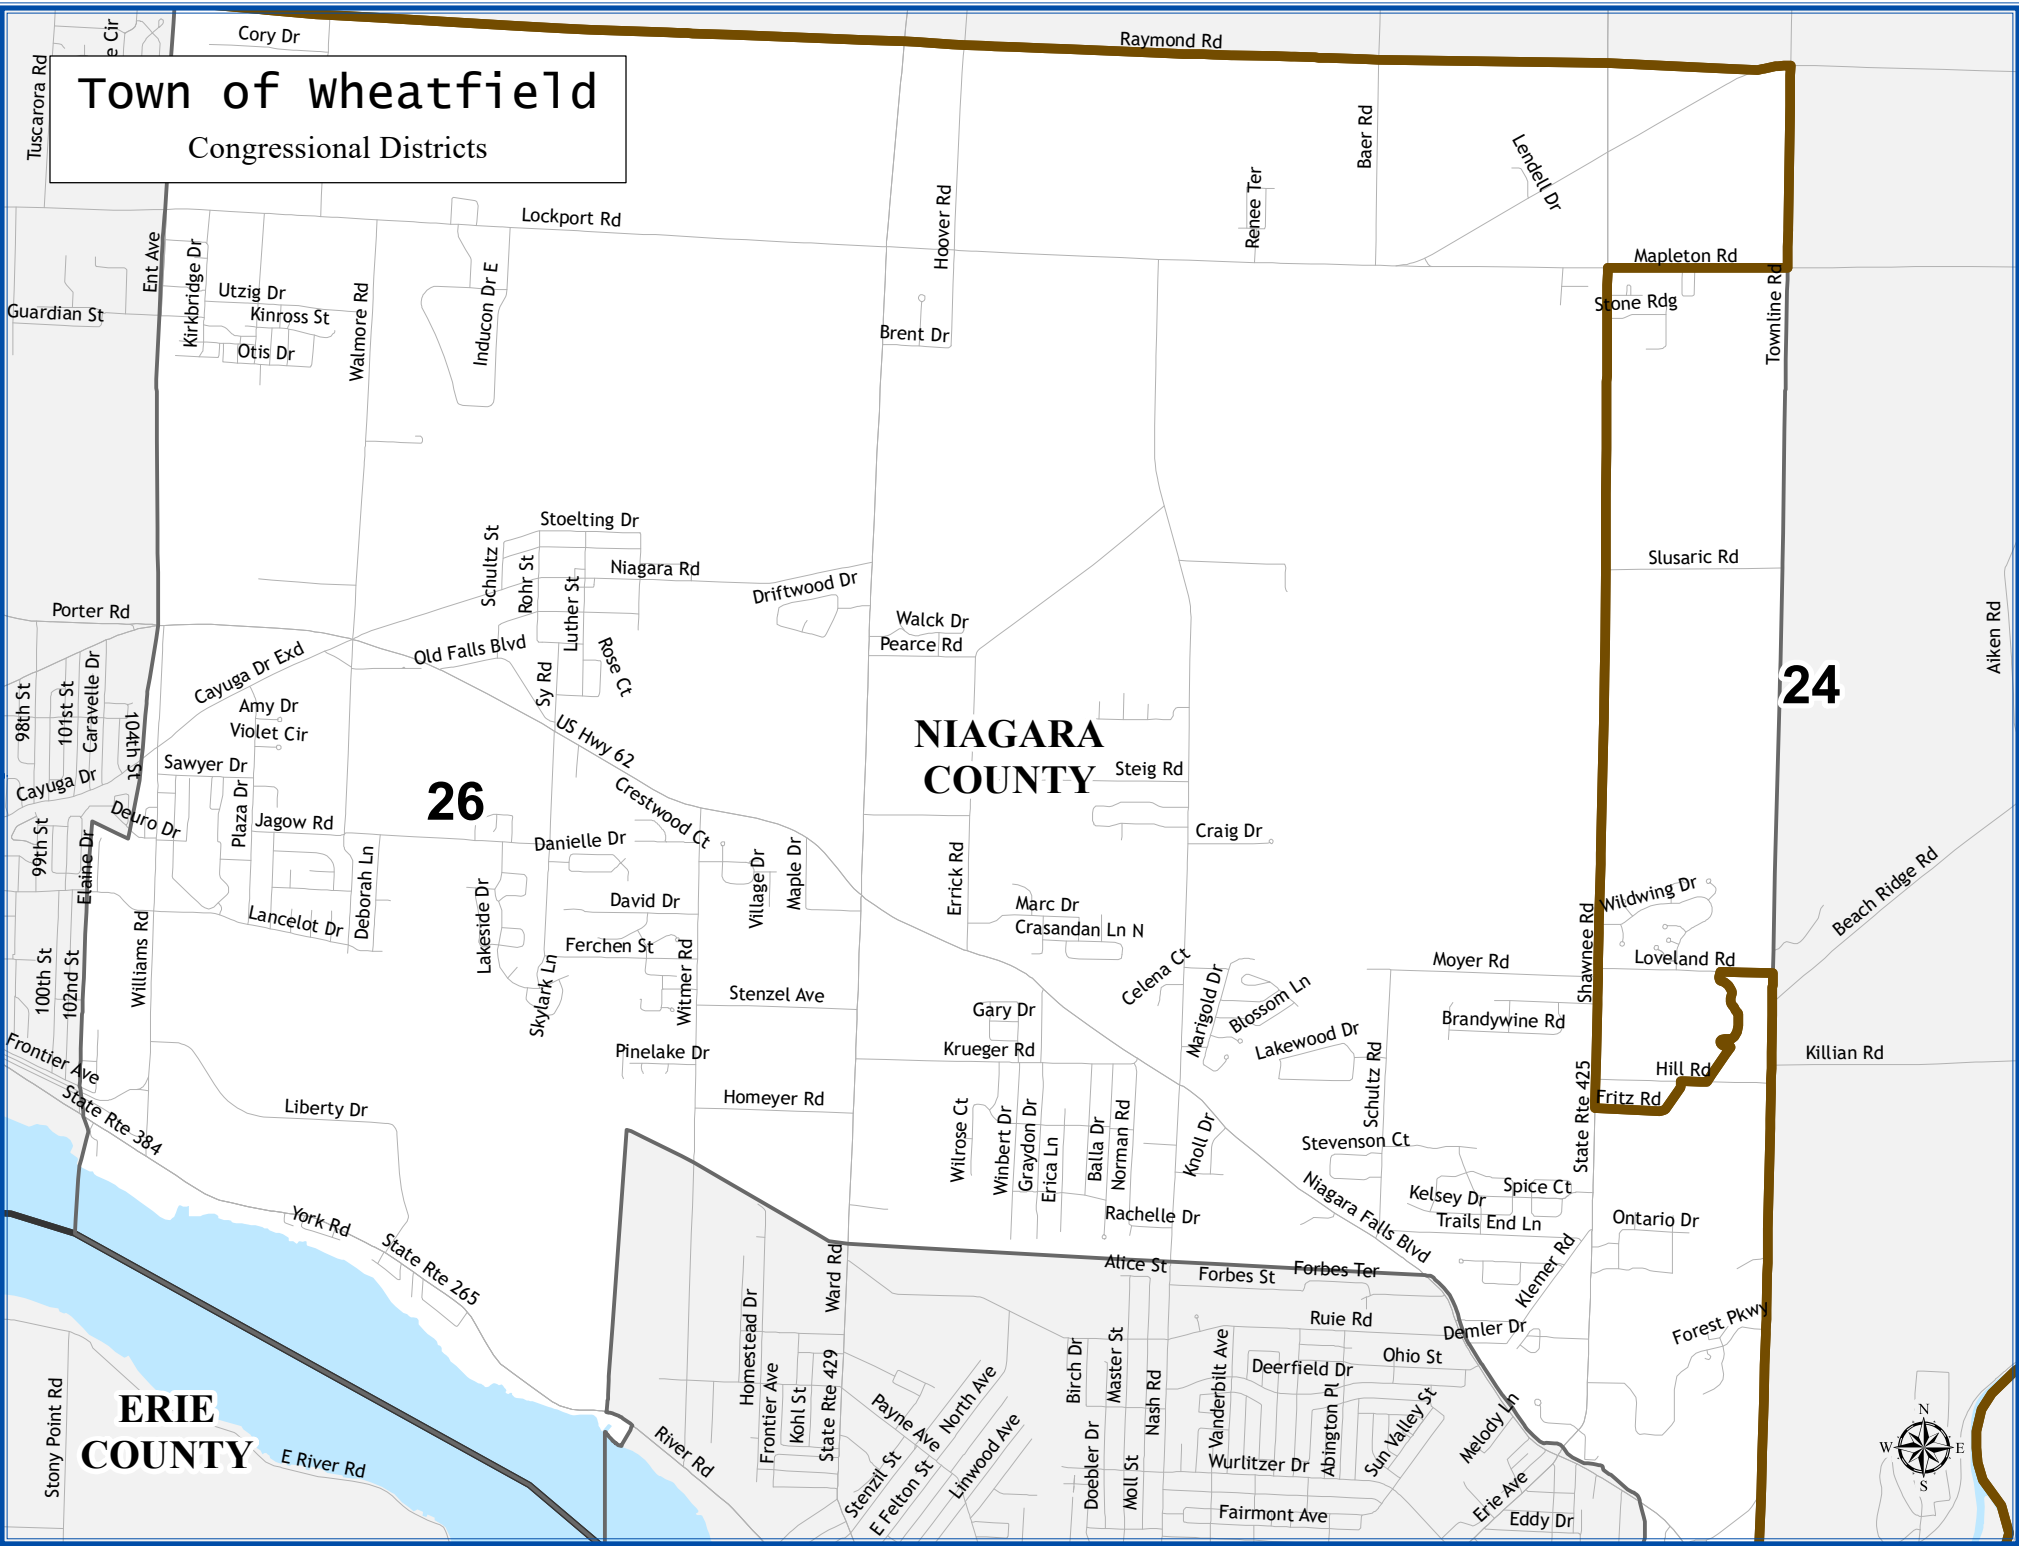

# Town of wheatfield

Congressional Districts

**26**

**24**

**NIAGARA COUNTY**

**ERIE COUNTY**