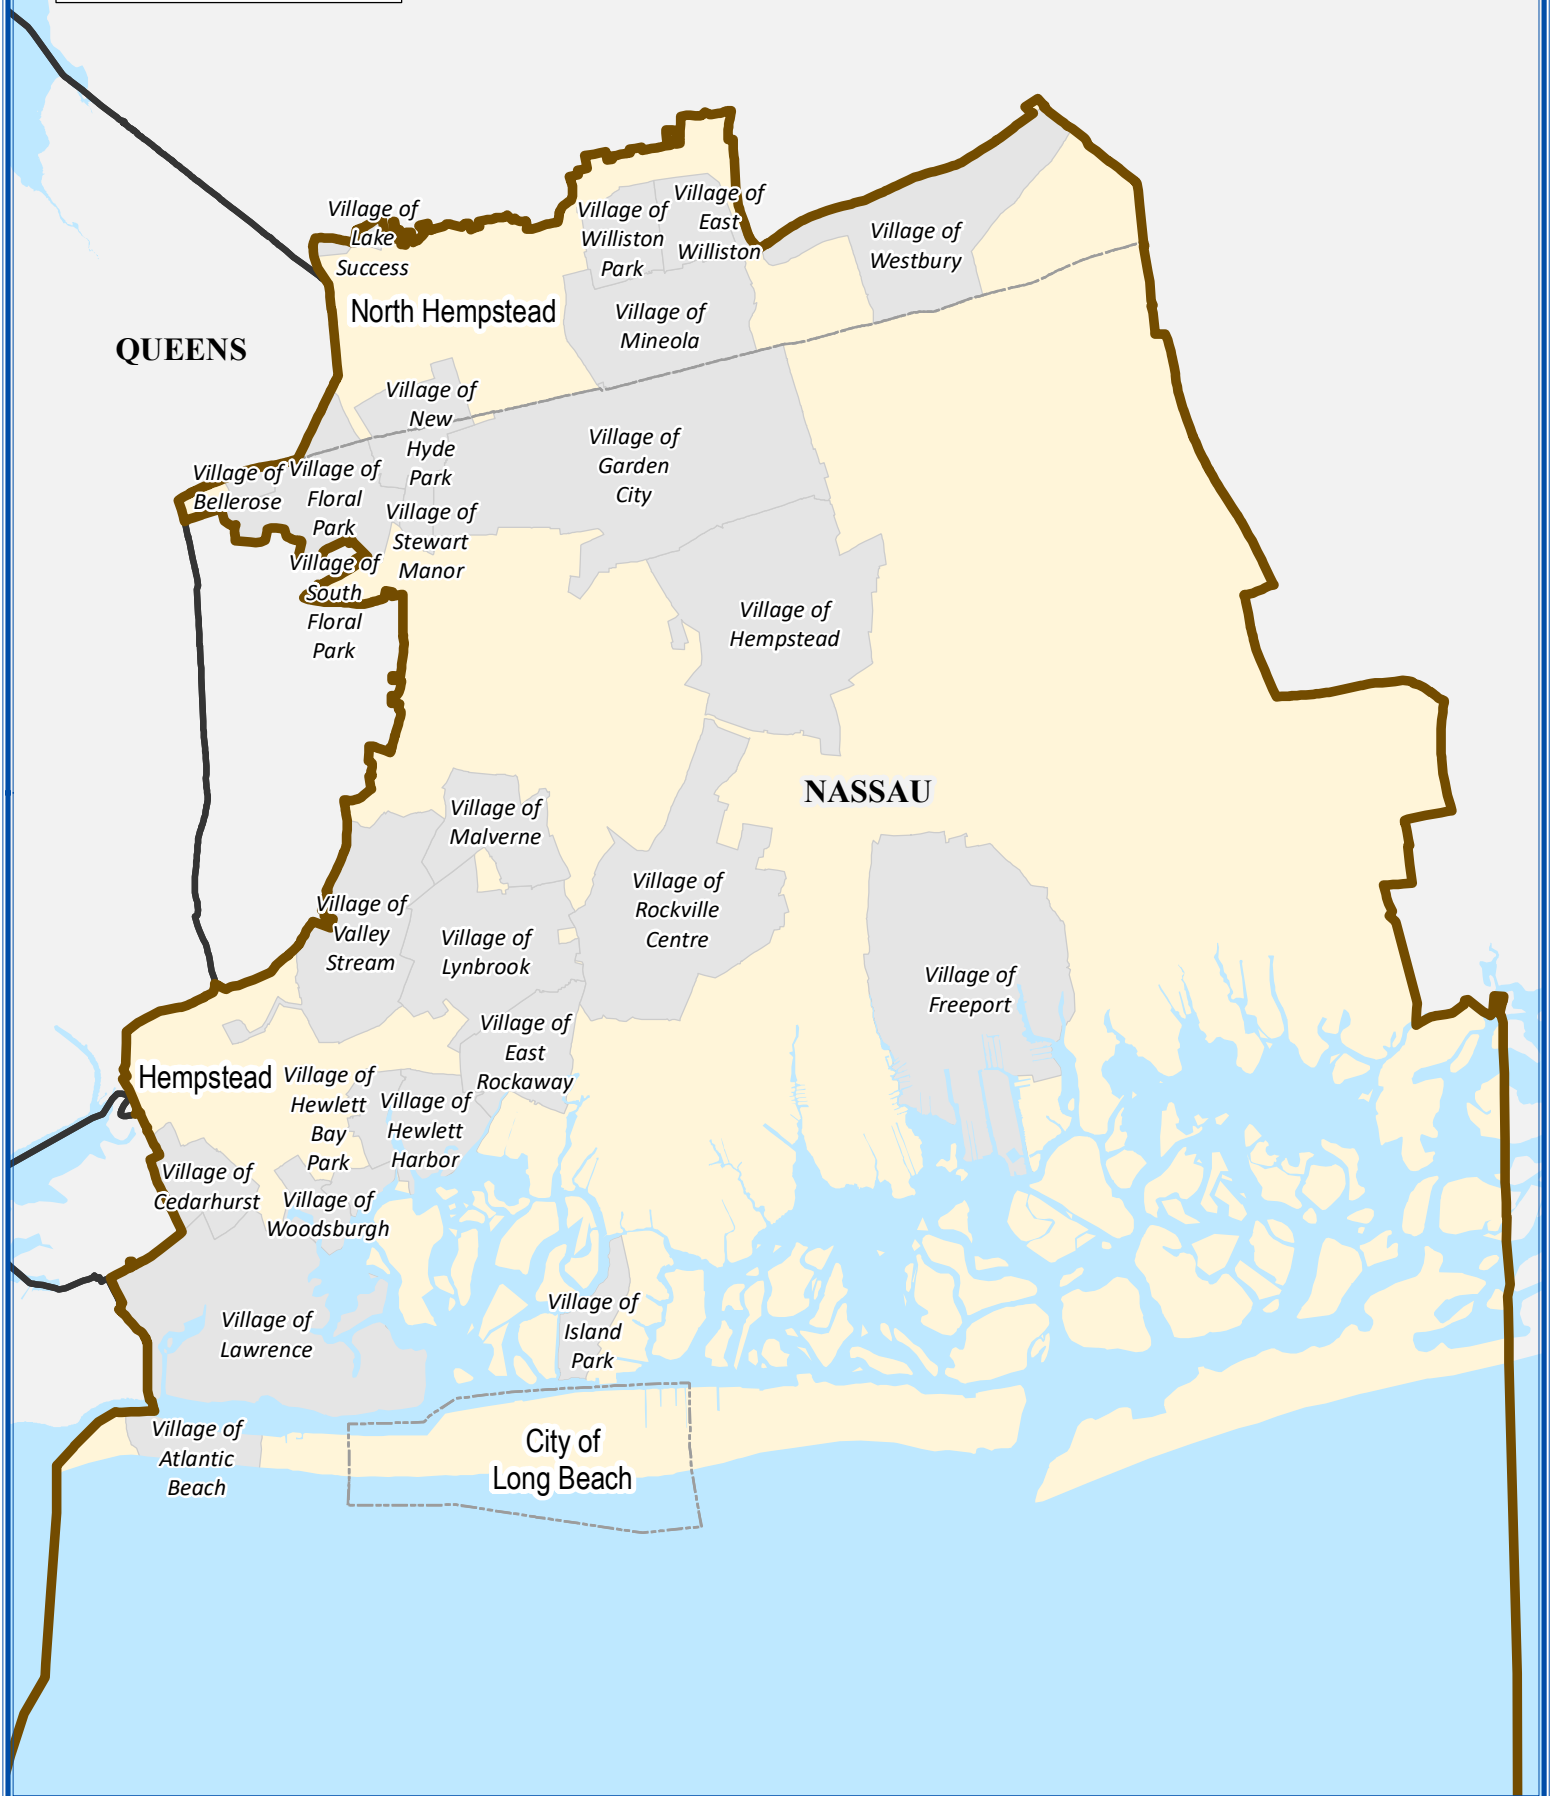

Congressional District 4

Congressional District 4

Total population : 776,971

Deviation : 0

Deviation Percentage : 0.00

	NH White	NH Black	Hispanic	NH Asian	NH AmInd	NH Hwn	NH Multi	NH Other
Total	405,601	103,570	170,951	68,781	1,050	175	19,707	7,136
% of Total	52.20	13.33	22.00	8.85	0.14	0.02	2.54	0.92
Total 18+	333,630	82,047	122,775	53,108	746	133	12,827	4,842
% of 18+	54.68	13.45	20.12	8.70	0.12	0.02	2.10	0.79
Department of Justice								
	NH White	NH Black	Hispanic	NH Asian	NH AmInd	NH Hwn	NH Multi	NH Other
Total	405,601	106,985	170,951	73,070	2,230	259	6,765	11,110
% of Total	52.20	13.77	22.00	9.40	0.29	0.03	0.87	1.43
Total 18+	333,630	83,983	122,775	55,197	1,657	193	5,073	7,600
% of 18+	54.68	13.77	20.12	9.05	0.27	0.03	0.83	1.25