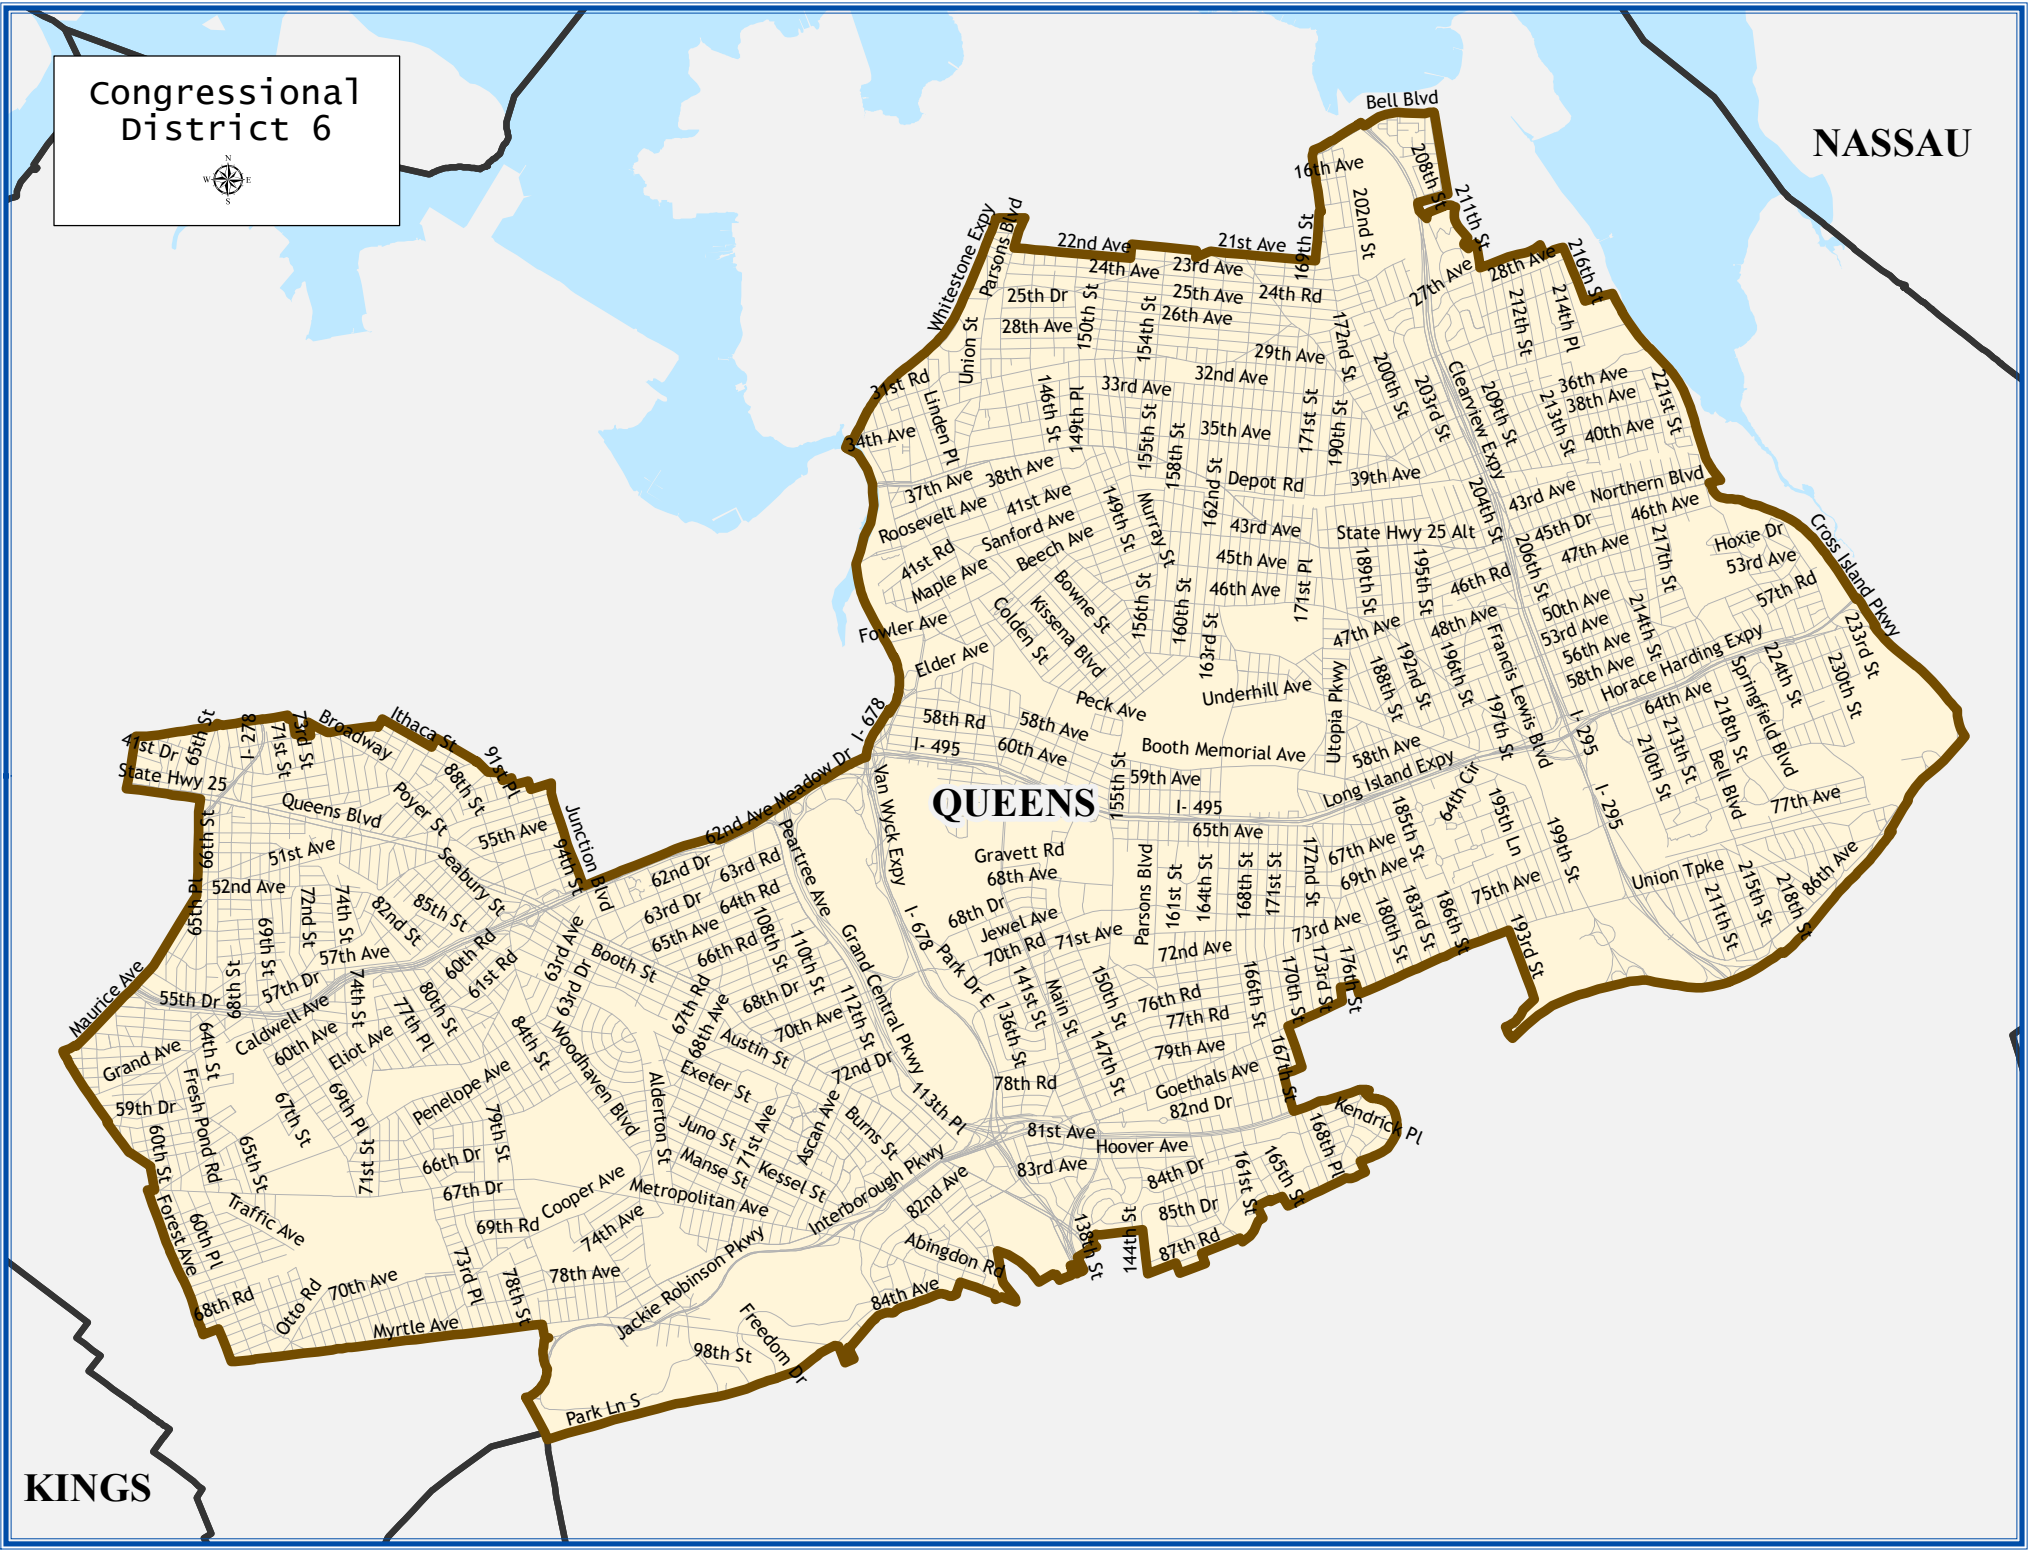

Congressional District 6

NASSAU

QUEENS

KINGS

Congressional District 6

Total population : 776,971

Deviation : 0

Deviation Percentage : 0.00

	NH White	NH Black	Hispanic	NH Asian	NH AmInd	NH Hwn	NH Multi	NH Other
Total	231,307	26,760	150,586	342,849	715	132	17,887	6,735
% of Total	29.77	3.44	19.38	44.13	0.09	0.02	2.30	0.87
Total 18+	196,307	22,305	118,279	283,103	529	105	12,198	4,675
% of 18+	30.79	3.50	18.55	44.41	0.08	0.02	1.91	0.73
Department of Justice								
	NH White	NH Black	Hispanic	NH Asian	NH AmInd	NH Hwn	NH Multi	NH Other
Total	231,307	28,596	150,586	350,719	1,237	193	5,166	9,167
% of Total	29.77	3.68	19.38	45.14	0.16	0.02	0.66	1.18
Total 18+	196,307	23,572	118,279	287,998	931	149	3,733	6,532
% of 18+	30.79	3.70	18.55	45.18	0.15	0.02	0.59	1.02