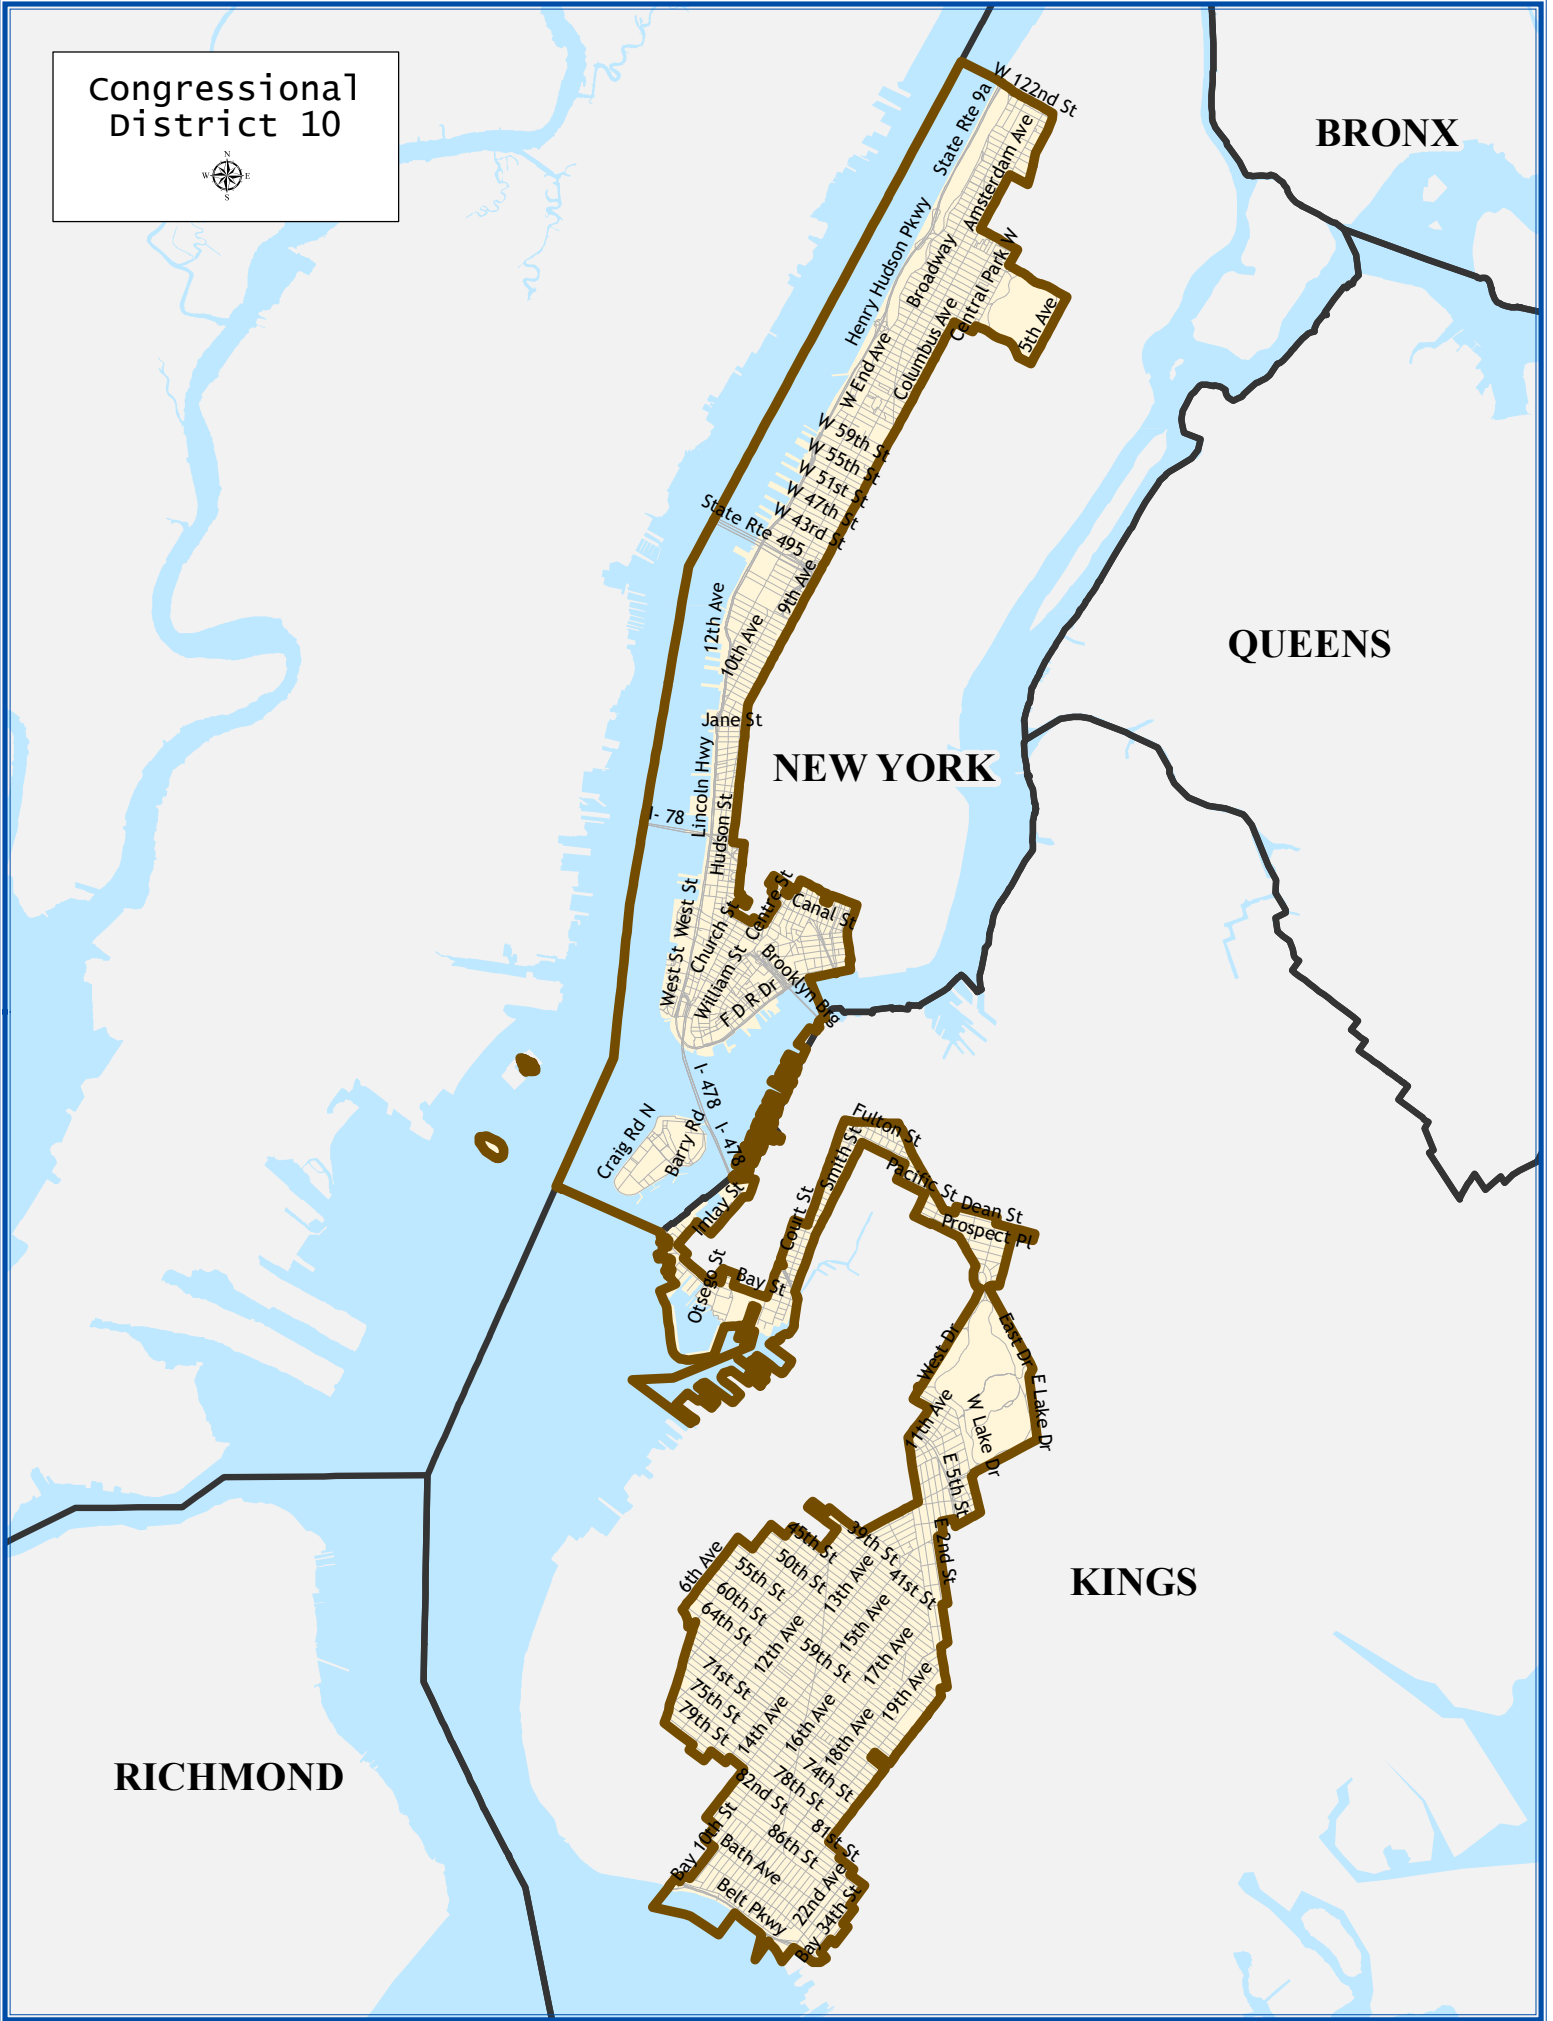

Congressional District 10

BRONX

QUEENS

NEW YORK

KINGS

RICHMOND

Congressional District 10

Total population : 776,971
 Deviation : 0
 Deviation Percentage : 0.00