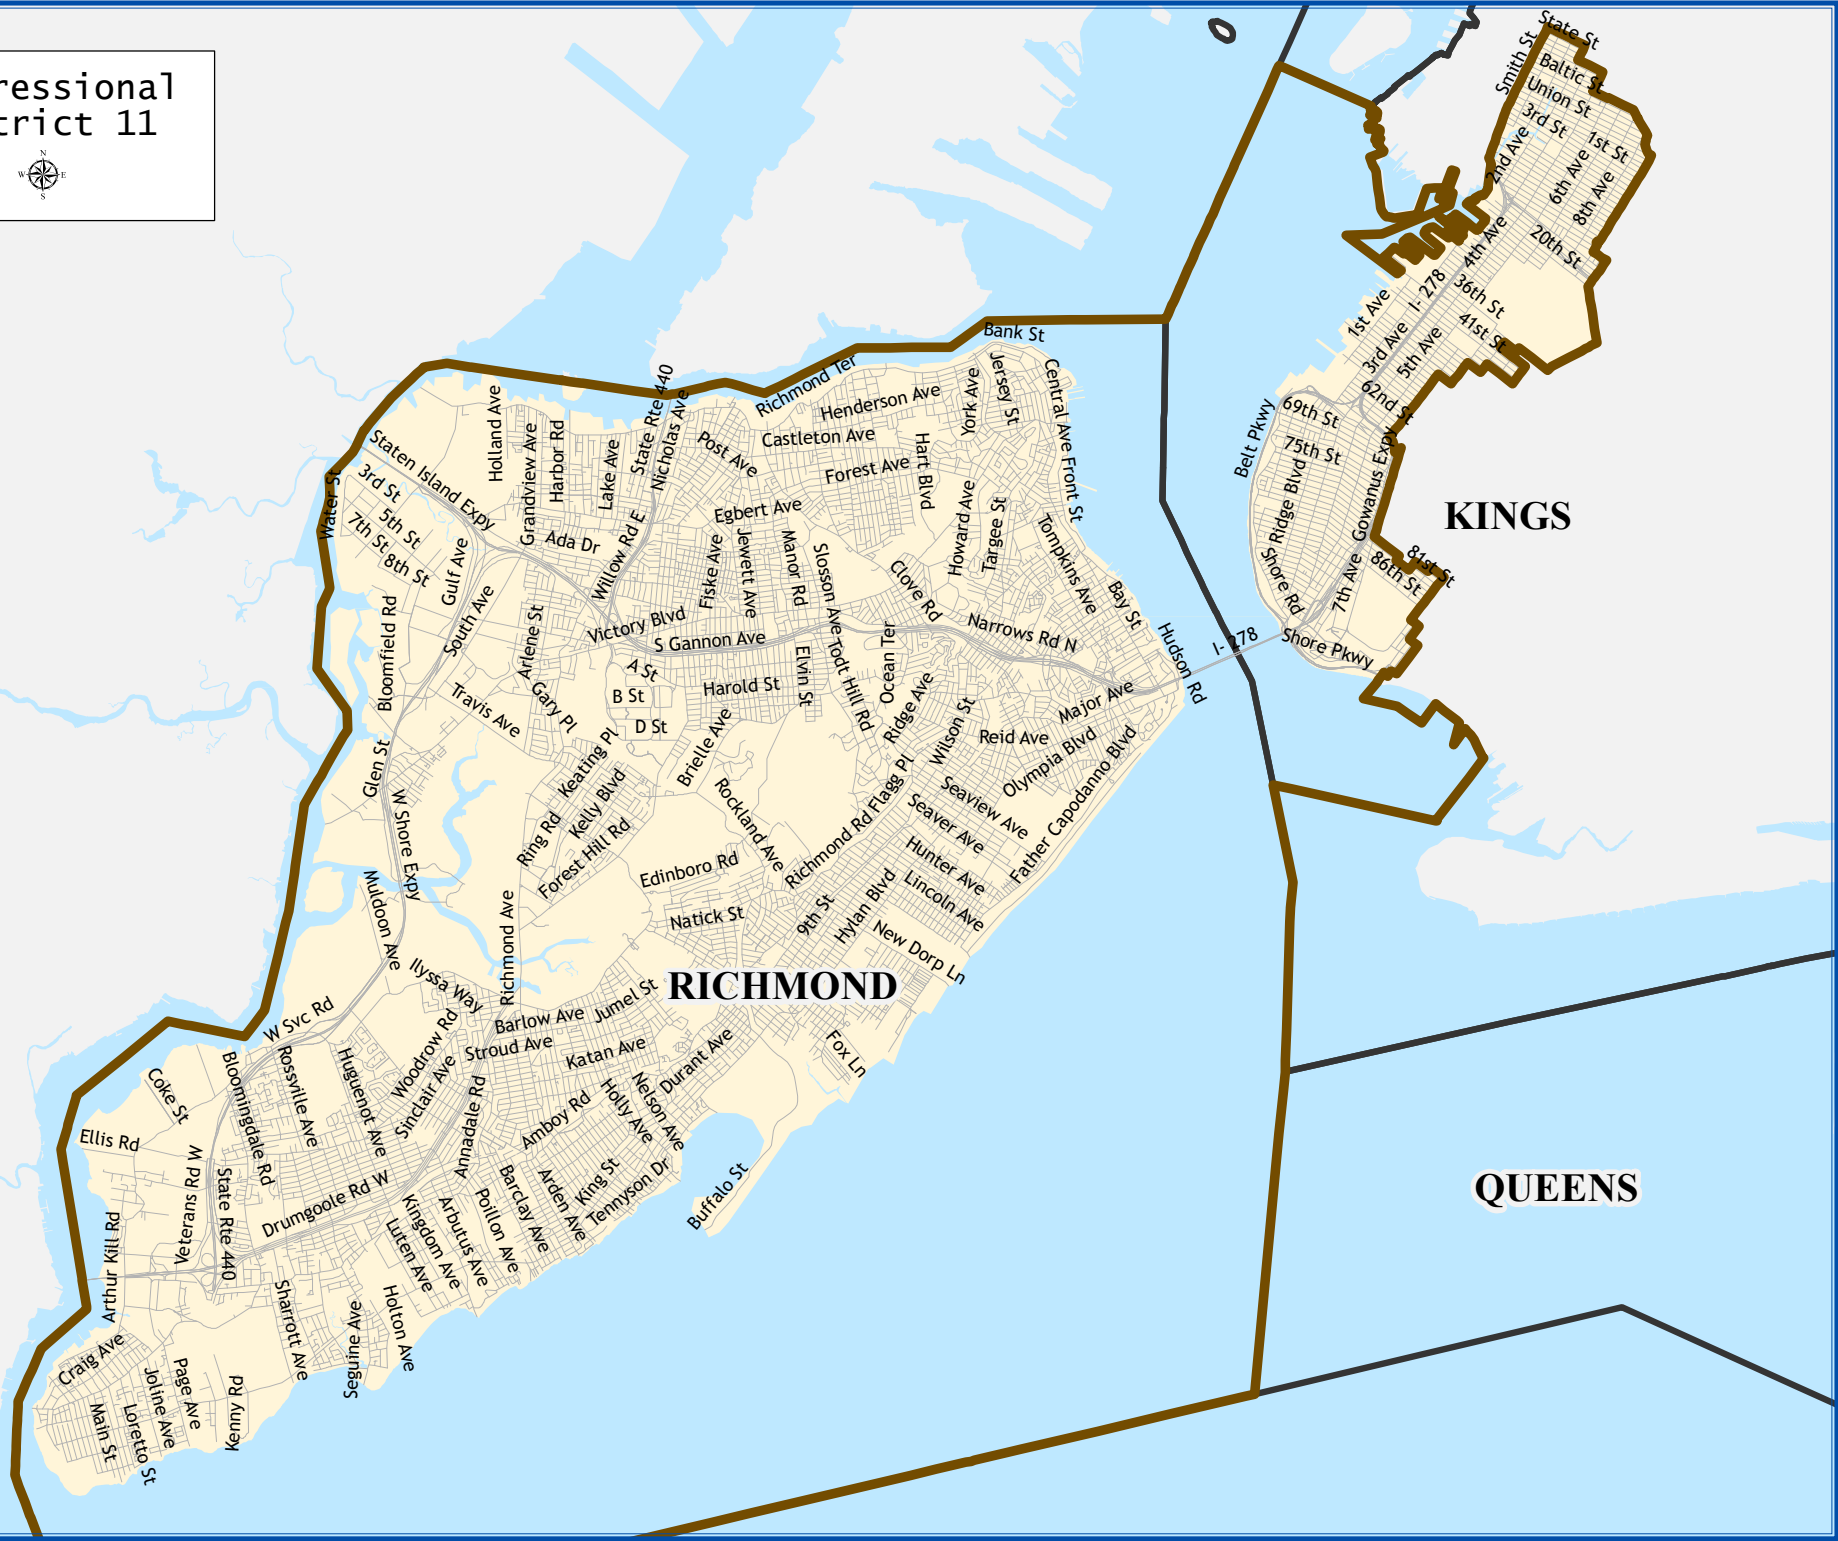

Congressional District 11

KINGS

RICHMOND

QUEENS

Congressional District 11

Total population : 776,971

Deviation : 0

Deviation Percentage : 0.00