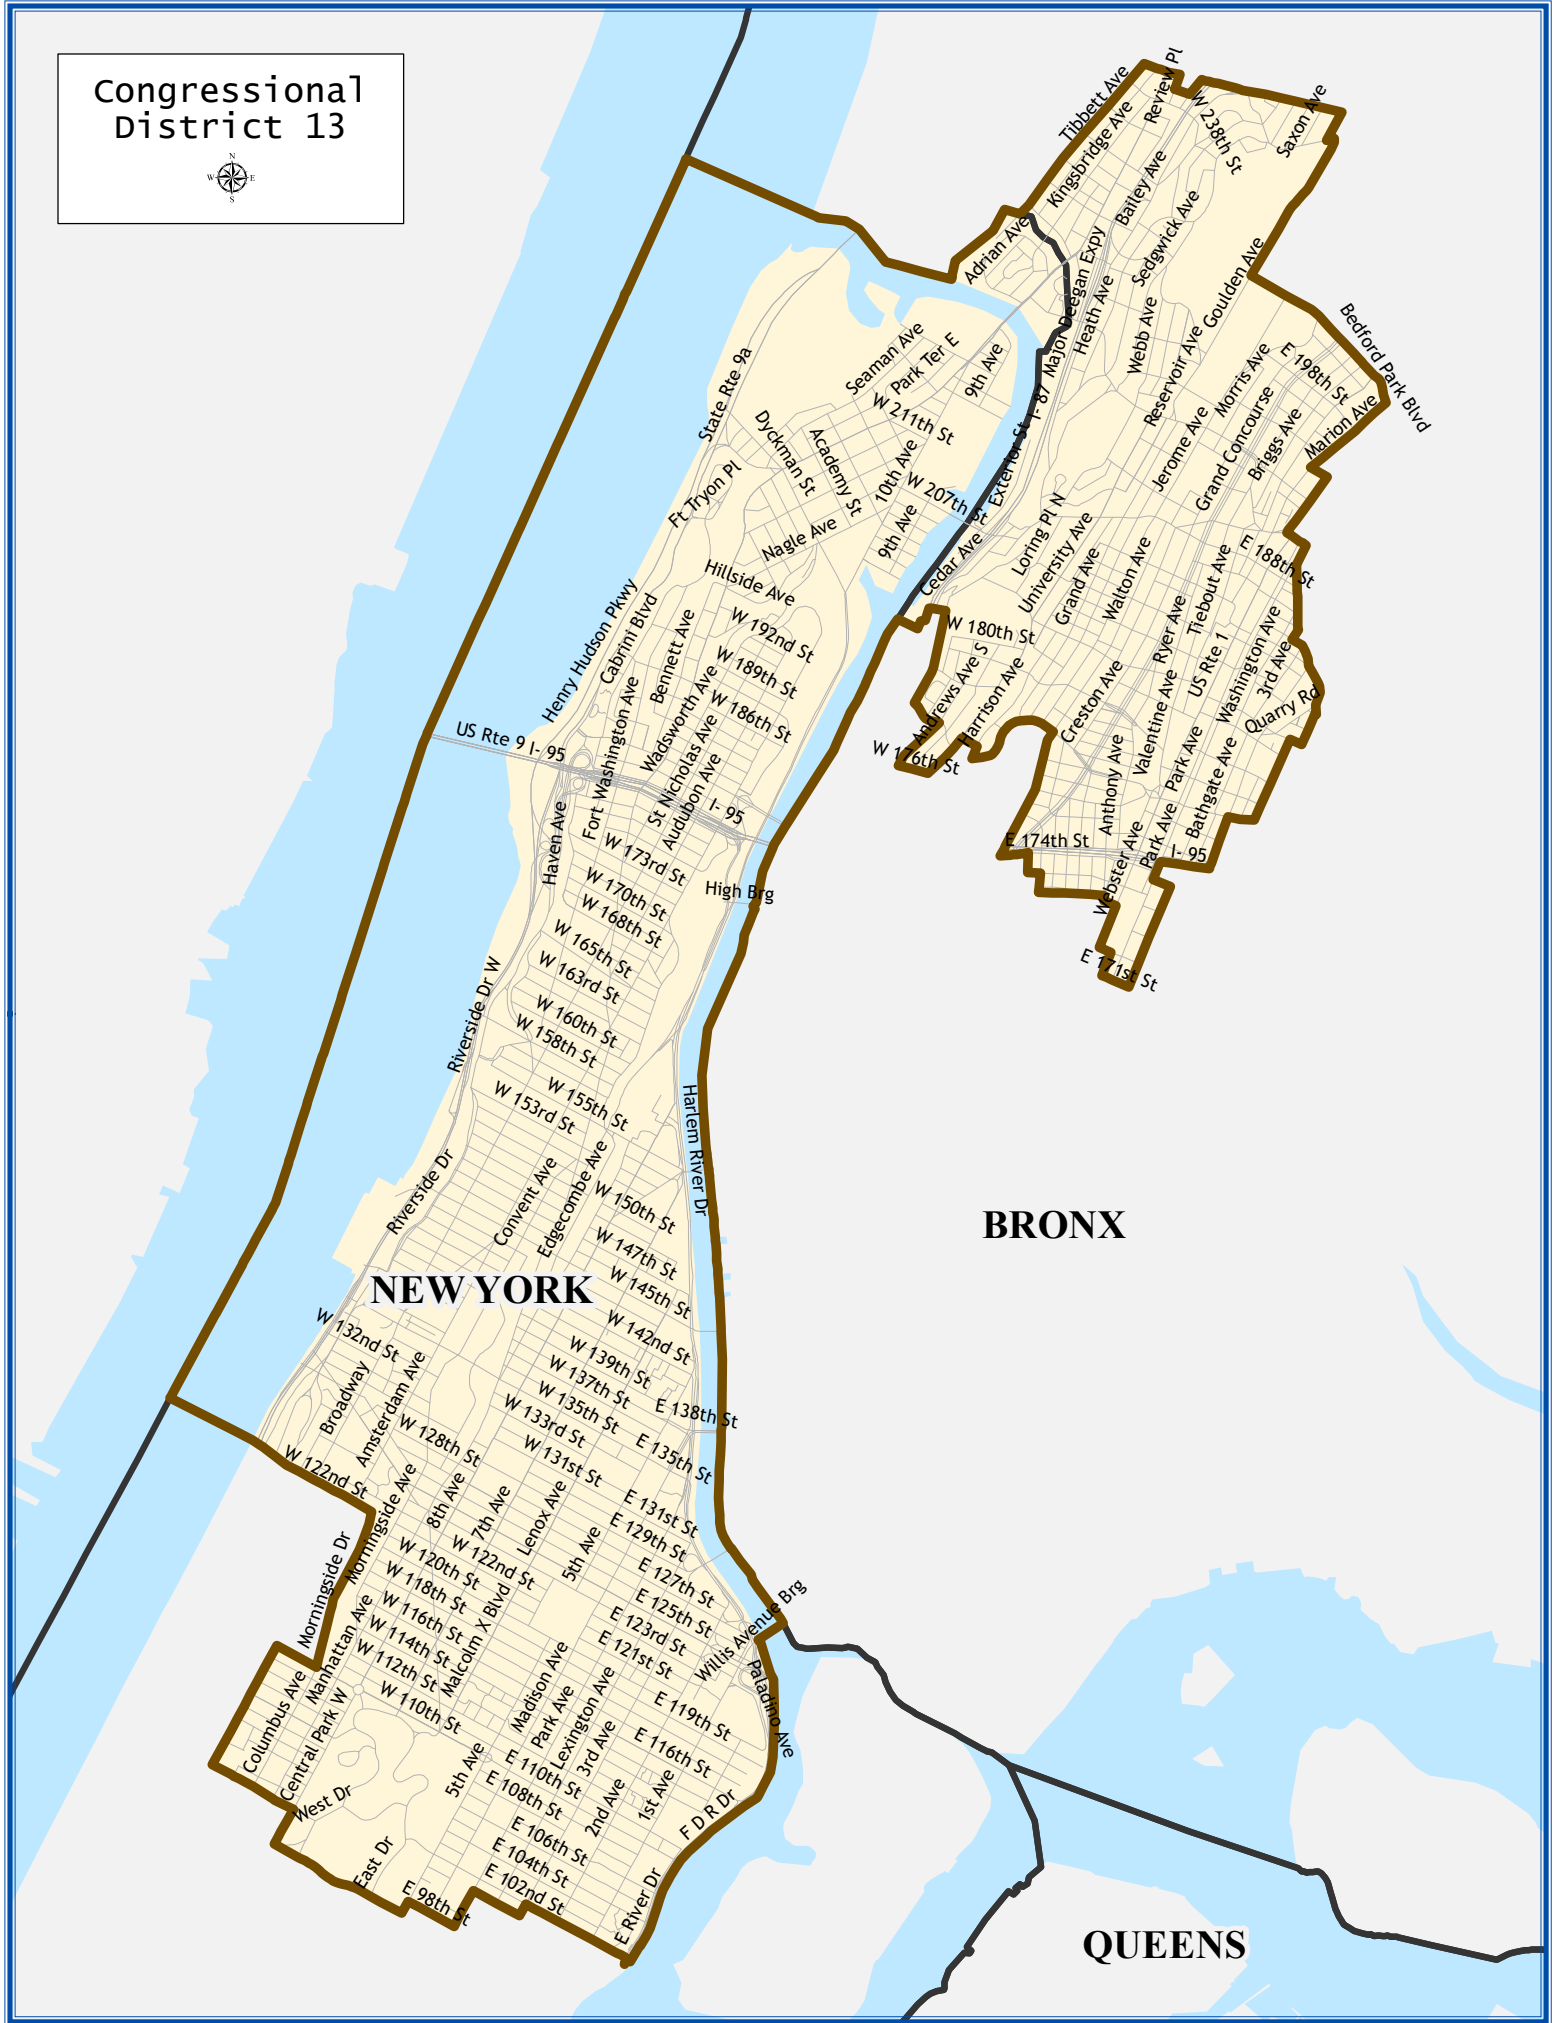

# Congressional District 13

**NEW YORK**

**BRONX**

**QUEENS**

## Congressional District 13

Total population : 776,971

Deviation : 0

Deviation Percentage : 0.00

	NH White	NH Black	Hispanic	NH Asian	NH AmInd	NH Hwn	NH Multi	NH Other
Total	102,485	186,934	427,679	31,273	1,288	229	20,184	6,899
% of Total	13.19	24.06	55.04	4.02	0.17	0.03	2.60	0.89
Total 18+	90,849	151,576	332,836	27,737	1,005	181	15,525	4,594
% of 18+	14.55	24.28	53.31	4.44	0.16	0.03	2.49	0.74
Department of Justice								
	NH White	NH Black	Hispanic	NH Asian	NH AmInd	NH Hwn	NH Multi	NH Other
Total	102,485	192,149	427,679	34,959	2,078	349	8,329	8,943
% of Total	13.19	24.73	55.04	4.50	0.27	0.04	1.07	1.15
Total 18+	90,849	155,386	332,836	30,097	1,707	273	6,869	6,286
% of 18+	14.55	24.89	53.31	4.82	0.27	0.04	1.10	1.01