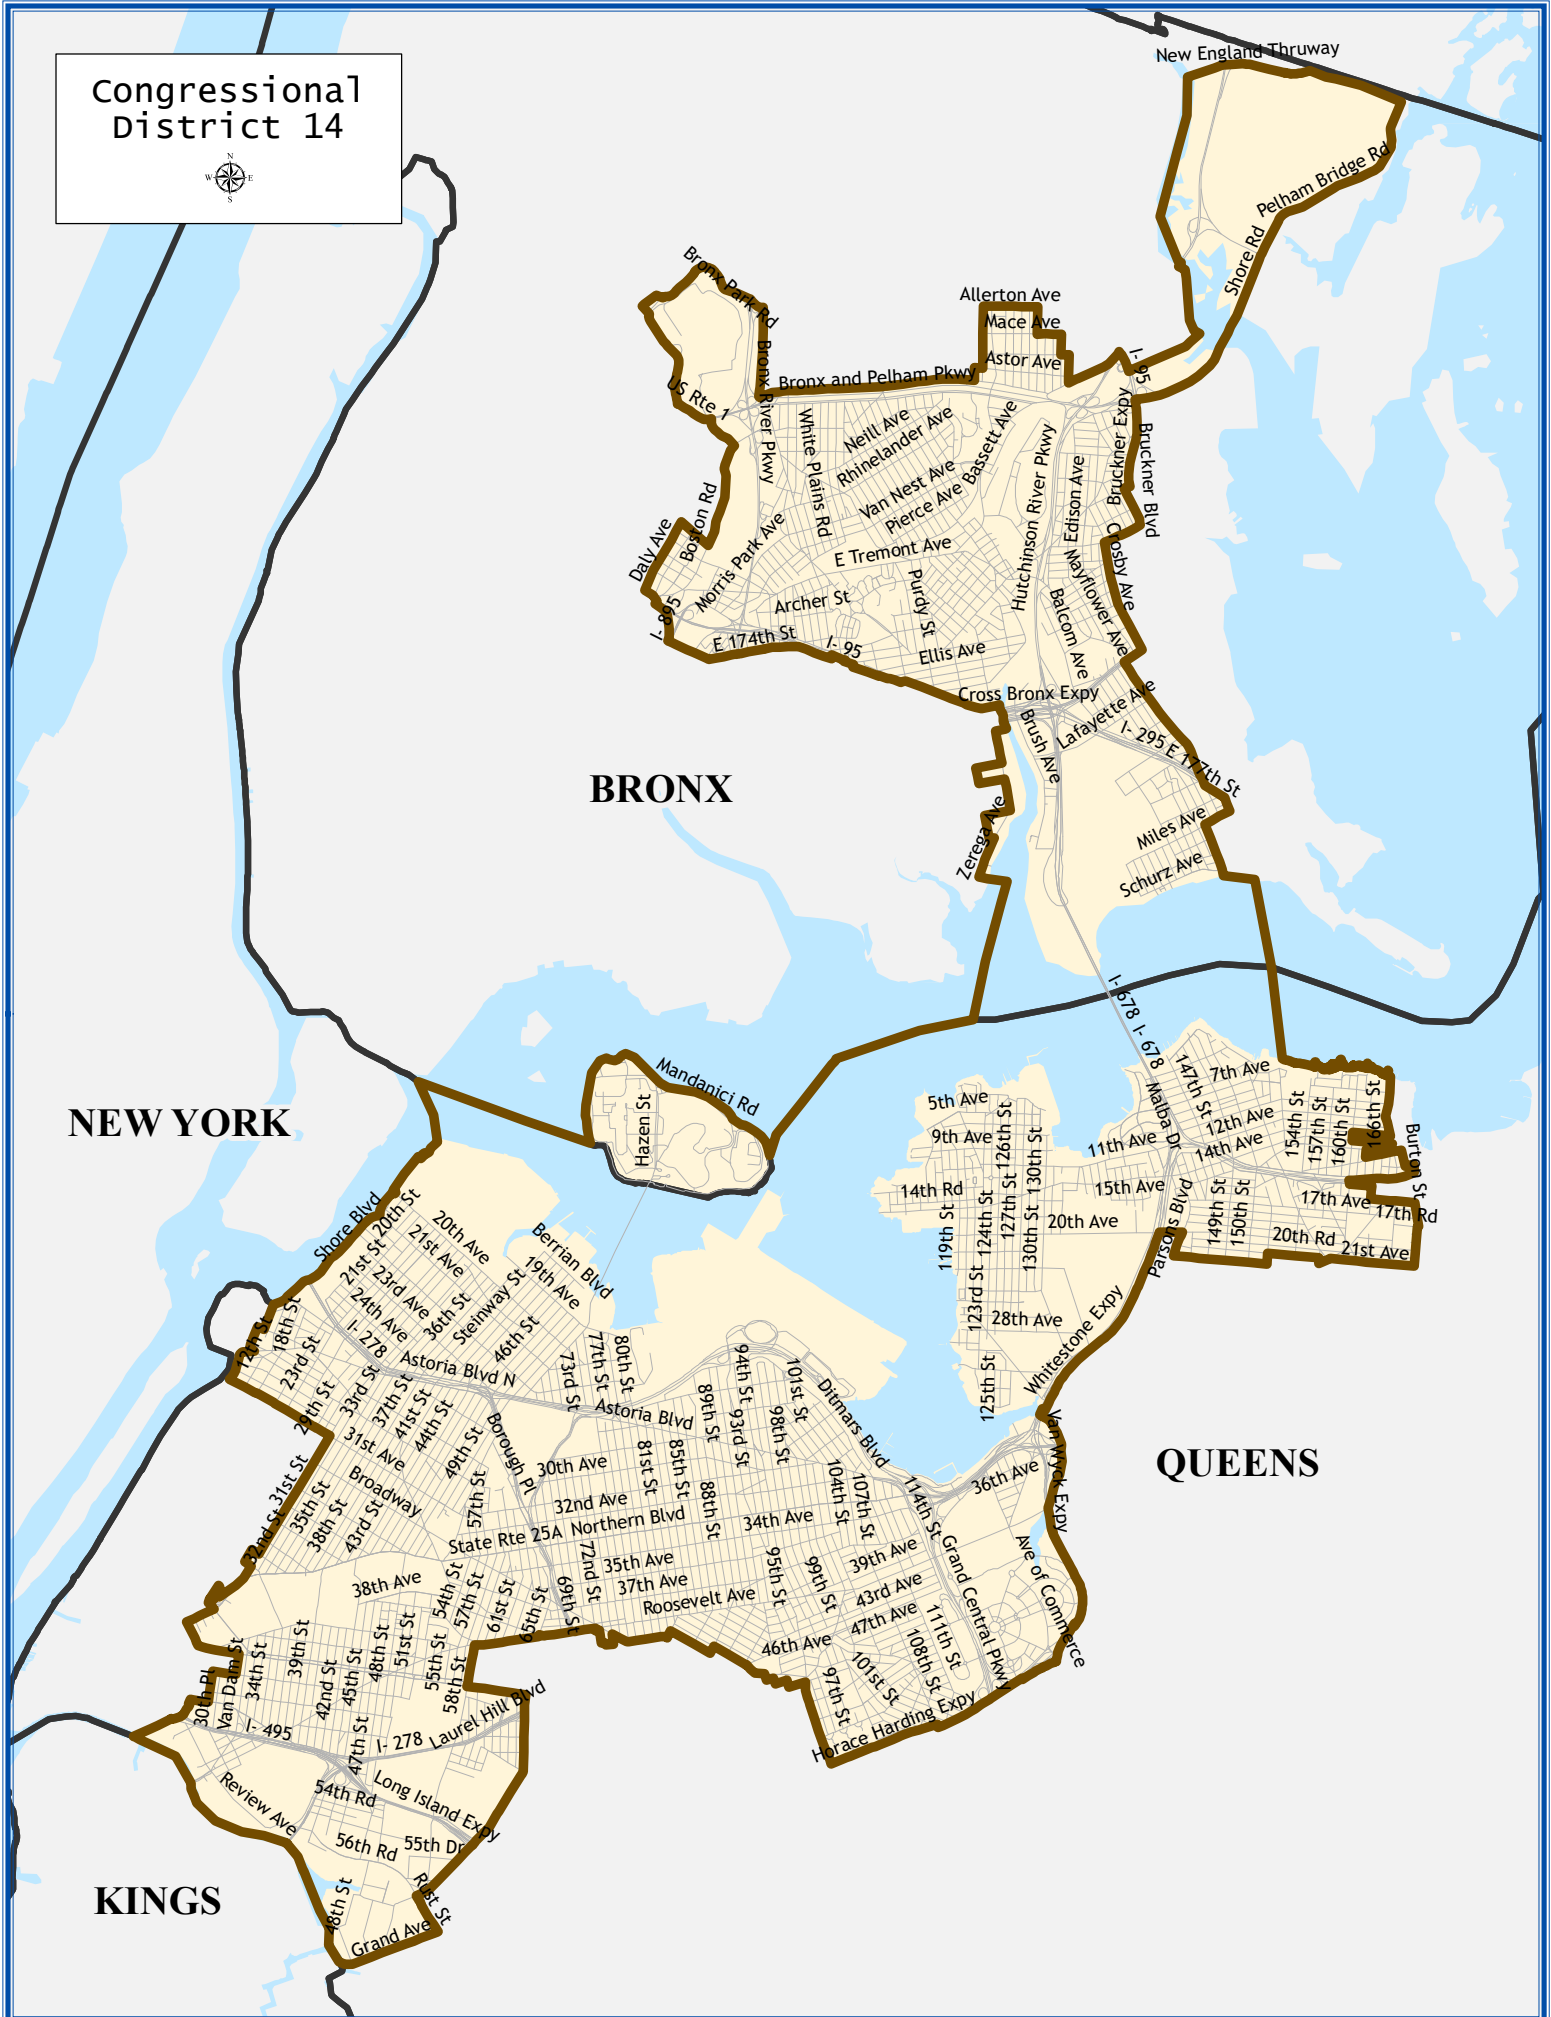

Congressional District 14

Congressional District 14

Total population : 776,971
 Deviation : 0
 Deviation Percentage : 0.00

	NH White	NH Black	Hispanic	NH Asian	NH AmInd	NH Hwn	NH Multi	NH Other
Total	176,099	59,177	365,855	148,301	1,214	230	17,438	8,657
% of Total	22.66	7.62	47.09	19.09	0.16	0.03	2.24	1.11
Total 18+	153,371	48,714	281,740	121,028	853	175	12,890	6,160
% of 18+	24.54	7.80	45.08	19.37	0.14	0.03	2.06	0.99
Department of Justice								
	NH White	NH Black	Hispanic	NH Asian	NH AmInd	NH Hwn	NH Multi	NH Other
Total	176,099	61,739	365,855	153,154	1,941	287	5,796	12,100
% of Total	22.66	7.95	47.09	19.71	0.25	0.04	0.75	1.56
Total 18+	153,371	50,541	281,740	124,109	1,483	220	4,429	9,038
% of 18+	24.54	8.09	45.08	19.86	0.24	0.04	0.71	1.45