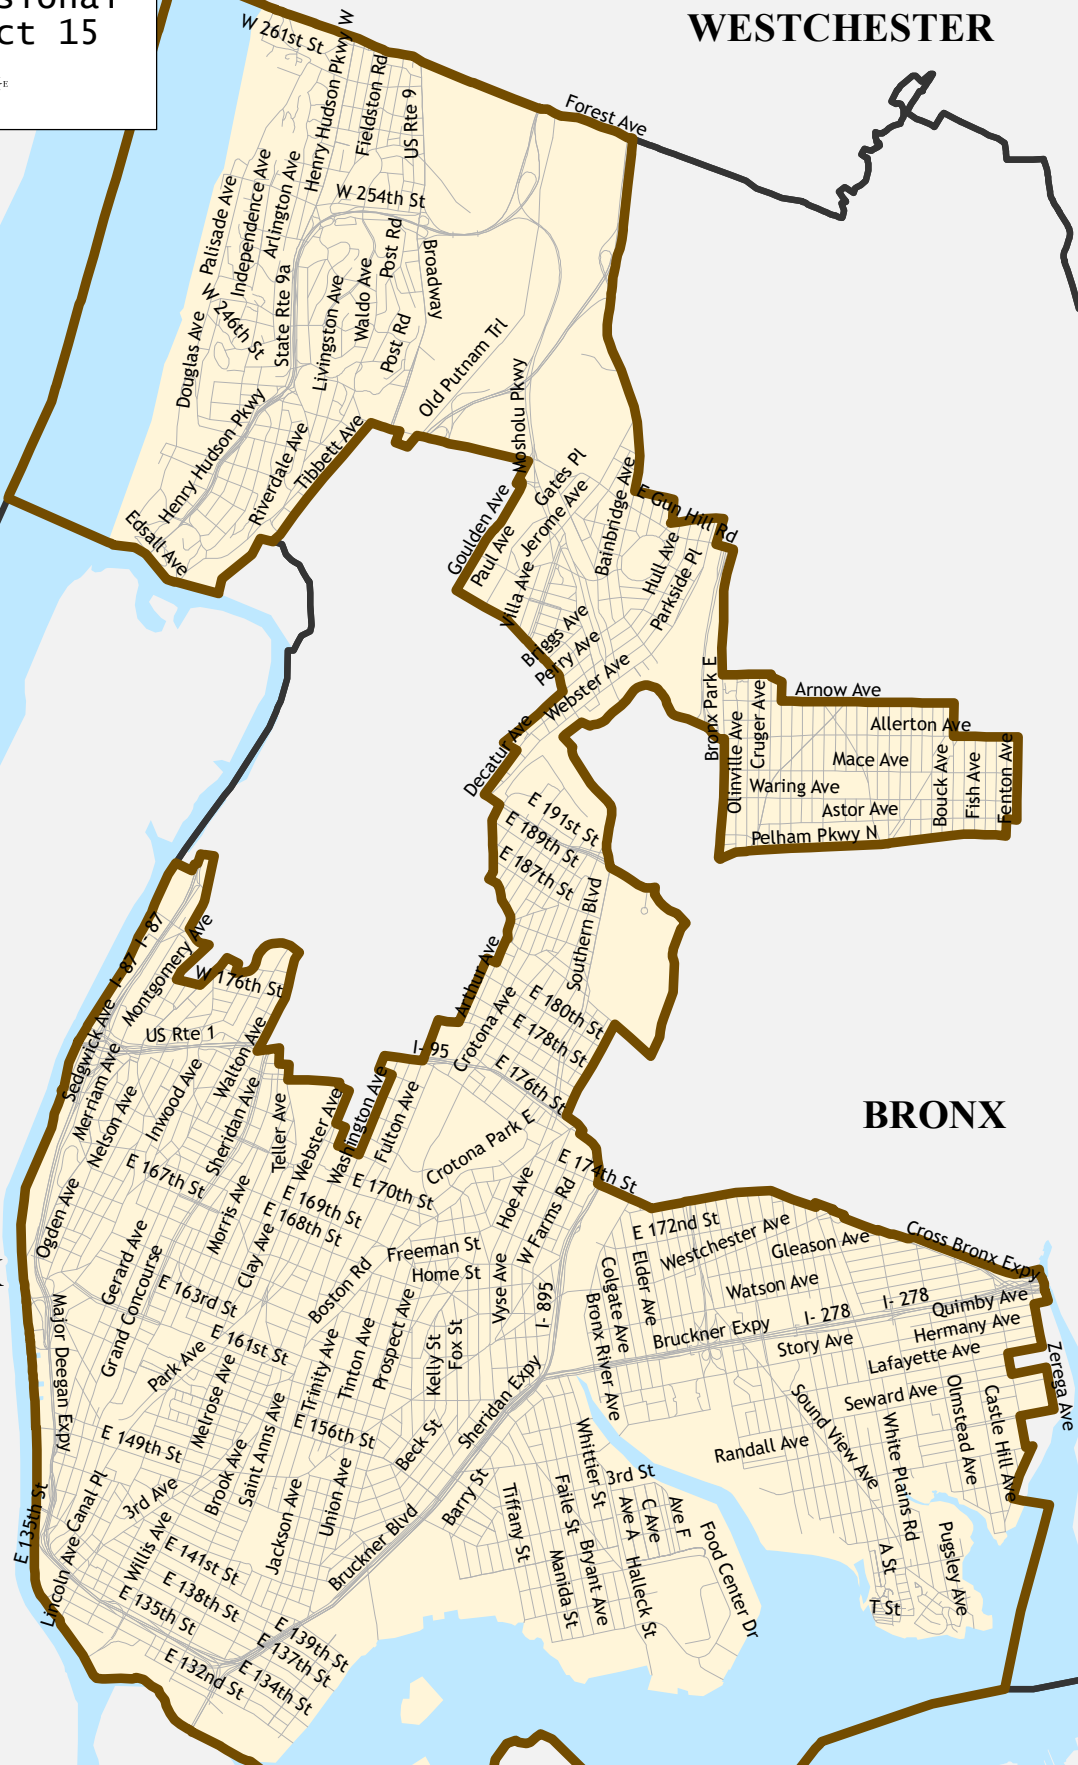

# Congressional District 15

WESTCHESTER

BRONX

NEW YORK

QUEENS

## Congressional District 15

Total population : 776,971  
 Deviation : 0  
 Deviation Percentage : 0.00

|                       | NH White | NH Black | Hispanic | NH Asian | NH AmInd | NH Hwn | NH Multi | NH Other |
|-----------------------|----------|----------|----------|----------|----------|--------|----------|----------|
| Total                 | 57,570   | 205,157  | 461,618  | 29,042   | 1,542    | 246    | 13,874   | 7,922    |
| % of Total            | 7.41     | 26.40    | 59.41    | 3.74     | 0.20     | 0.03   | 1.79     | 1.02     |
| Total 18+             | 48,246   | 154,180  | 341,671  | 22,695   | 1,090    | 177    | 10,363   | 5,258    |
| % of 18+              | 8.27     | 26.42    | 58.54    | 3.89     | 0.19     | 0.03   | 1.78     | 0.90     |
| Department of Justice |          |          |          |          |          |        |          |          |
|                       | NH White | NH Black | Hispanic | NH Asian | NH AmInd | NH Hwn | NH Multi | NH Other |
| Total                 | 57,570   | 208,671  | 461,618  | 30,725   | 1,811    | 263    | 7,557    | 8,756    |
| % of Total            | 7.41     | 26.86    | 59.41    | 3.95     | 0.23     | 0.03   | 0.97     | 1.13     |
| Total 18+             | 48,246   | 156,708  | 341,671  | 23,782   | 1,310    | 192    | 5,894    | 5,877    |
| % of 18+              | 8.27     | 26.85    | 58.54    | 4.07     | 0.22     | 0.03   | 1.01     | 1.01     |