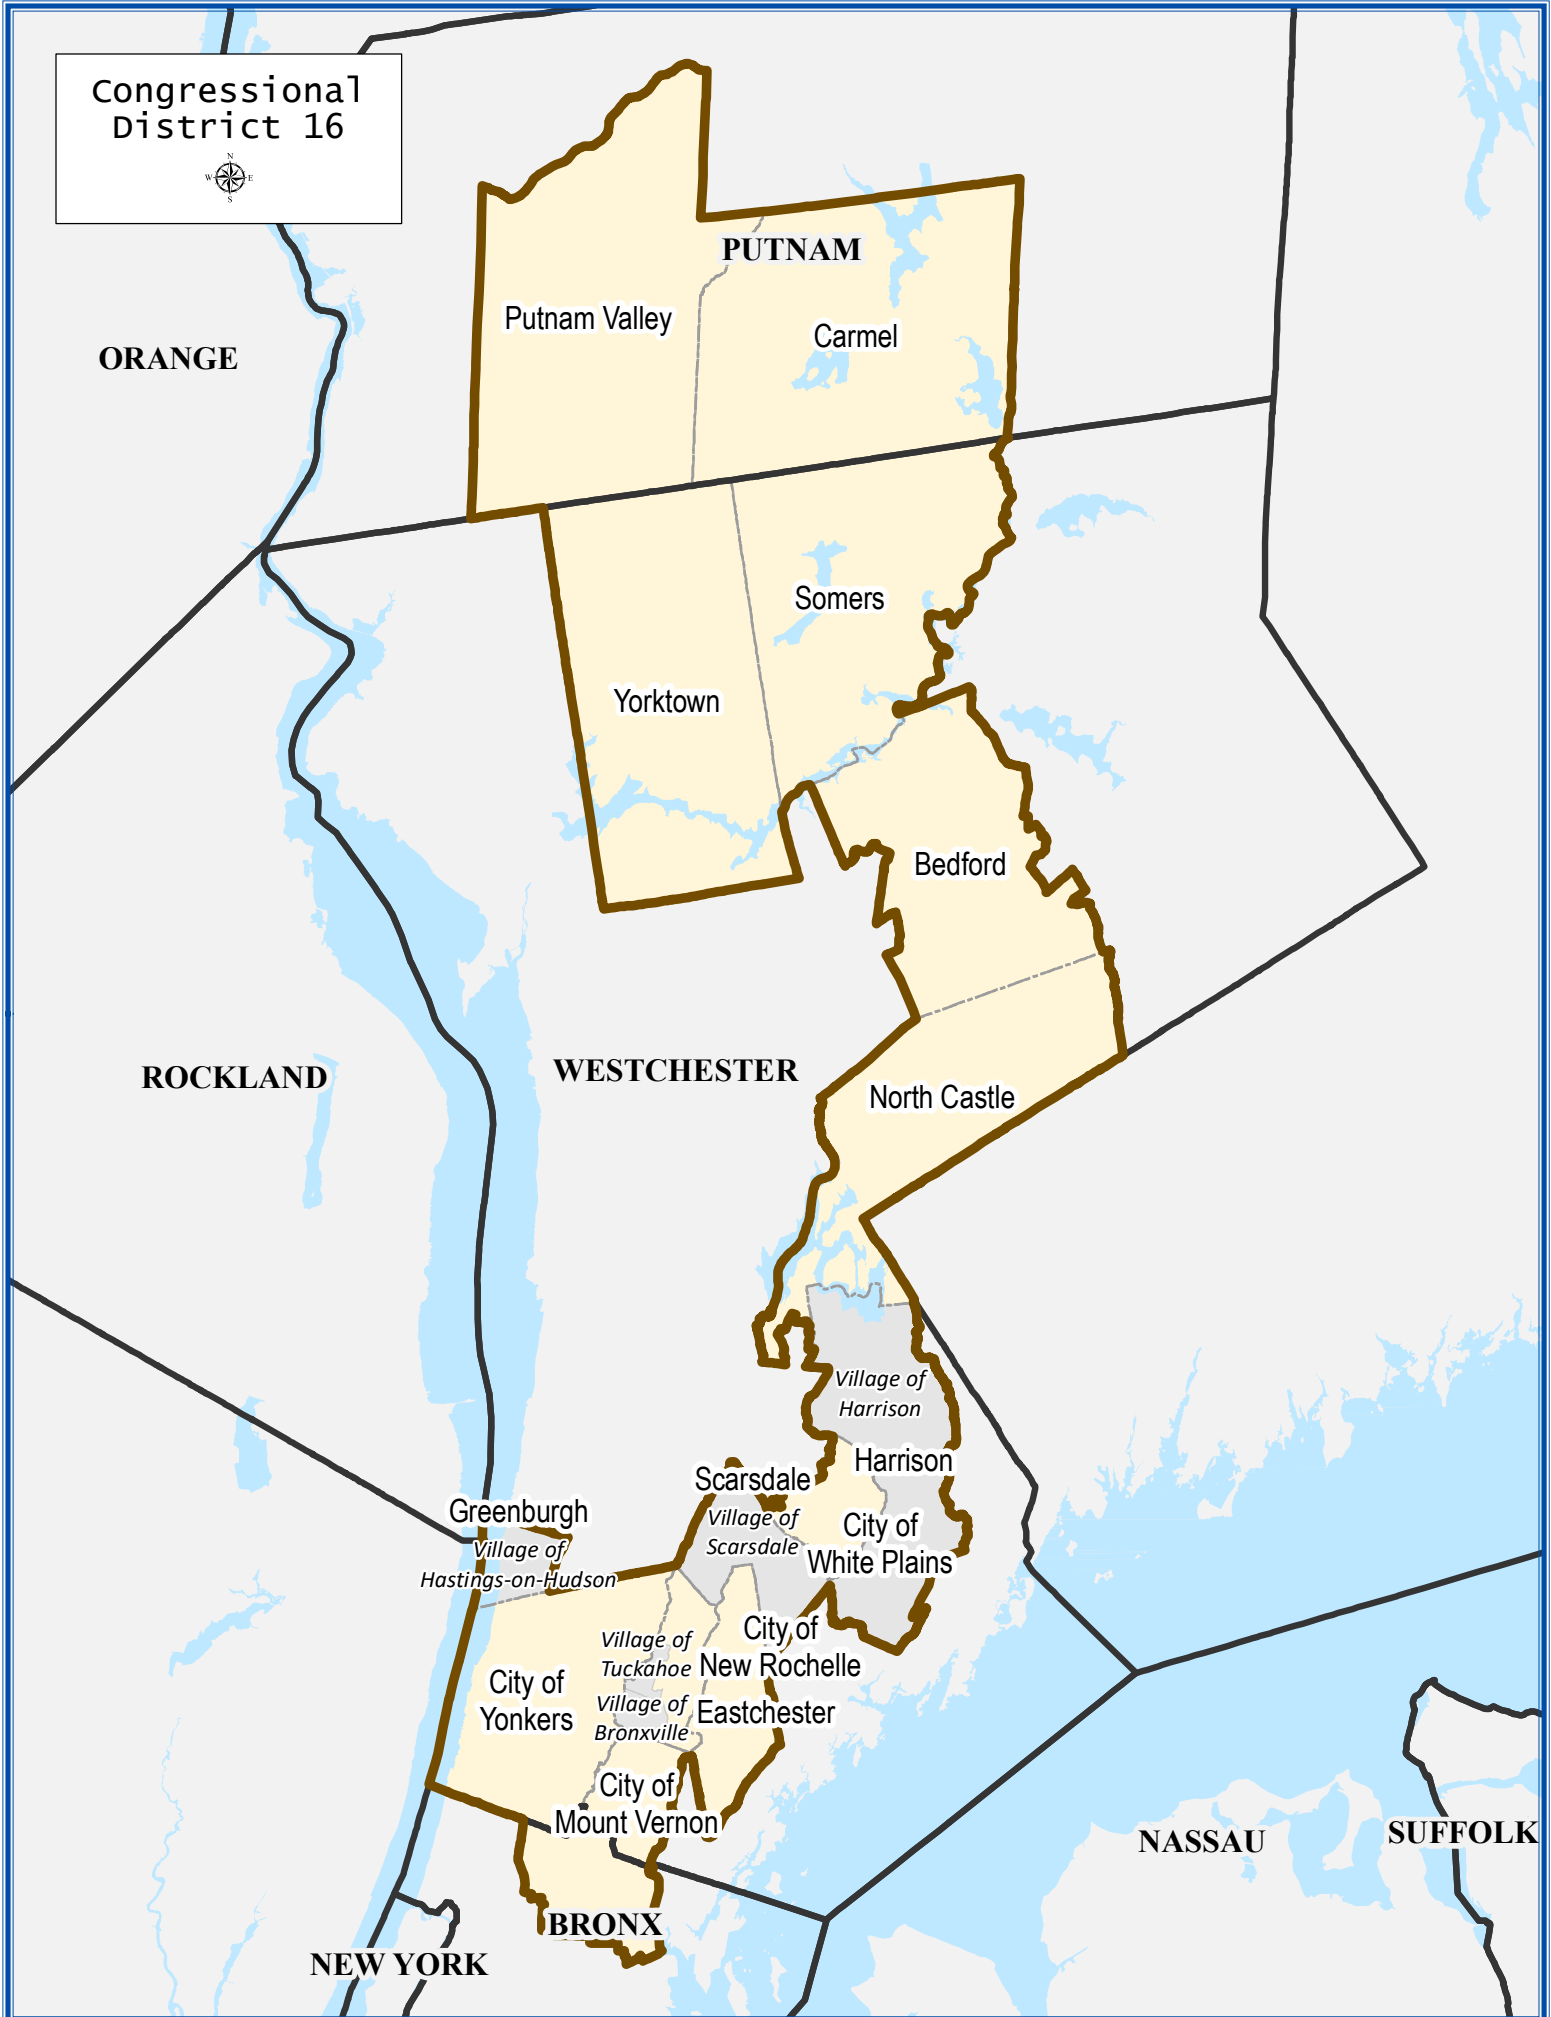

Congressional District 16

ORANGE

ROCKLAND

PUTNAM

Putnam Valley

Carmel

Somers

Yorktown

Bedford

WESTCHESTER

North Castle

Village of Harrison

Harrison

Scarsdale

Village of Scarsdale

City of White Plains

Greenburgh

Village of Hastings-on-Hudson

City of Yonkers

Village of Tuckahoe

City of New Rochelle

Village of Bronxville

Eastchester

City of Mount Vernon