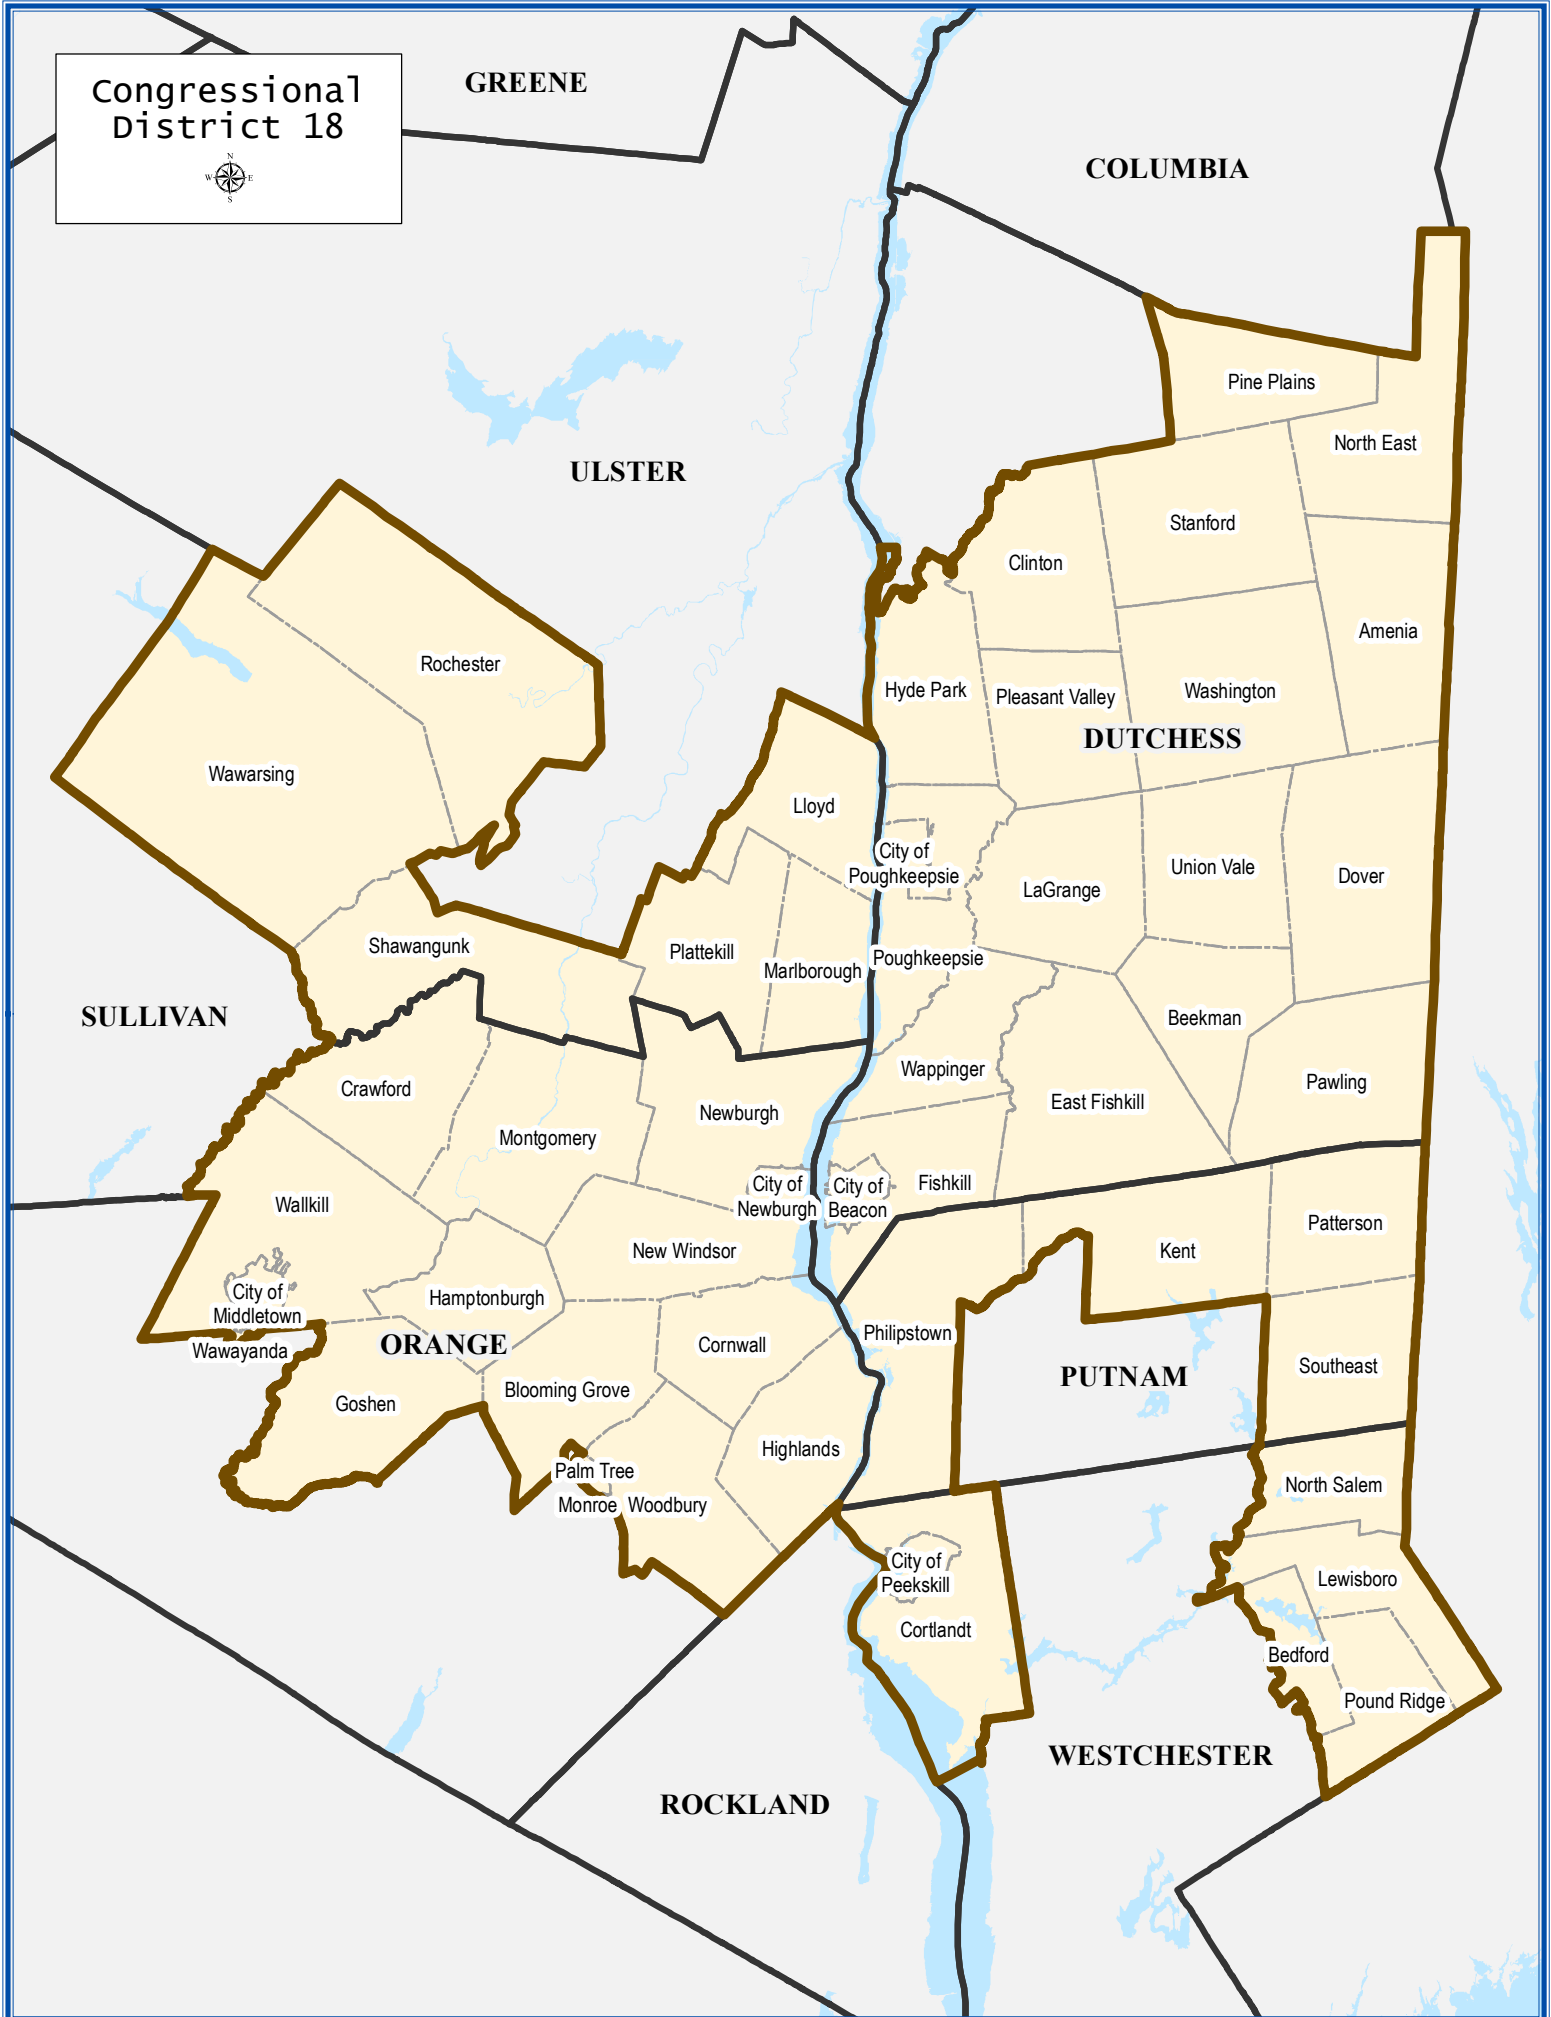

Congressional District 18

## Congressional District 18

Total population : 776,971

Deviation : 0

Deviation Percentage : 0.00

	NH White	NH Black	Hispanic	NH Asian	NH AmInd	NH Hwn	NH Multi	NH Other
Total	476,938	78,124	154,085	23,582	1,210	194	28,676	14,162
% of Total	61.38	10.05	19.83	3.04	0.16	0.02	3.69	1.82
Total 18+	389,528	61,524	107,308	19,309	972	163	18,045	6,960
% of 18+	64.51	10.19	17.77	3.20	0.16	0.03	2.99	1.15
Department of Justice								
	NH White	NH Black	Hispanic	NH Asian	NH AmInd	NH Hwn	NH Multi	NH Other
Total	476,938	85,735	154,085	28,032	6,352	419	4,662	20,748
% of Total	61.38	11.03	19.83	3.61	0.82	0.05	0.60	2.67
Total 18+	389,528	65,269	107,308	21,452	5,036	311	3,329	11,576
% of 18+	64.51	10.81	17.77	3.55	0.83	0.05	0.55	1.92