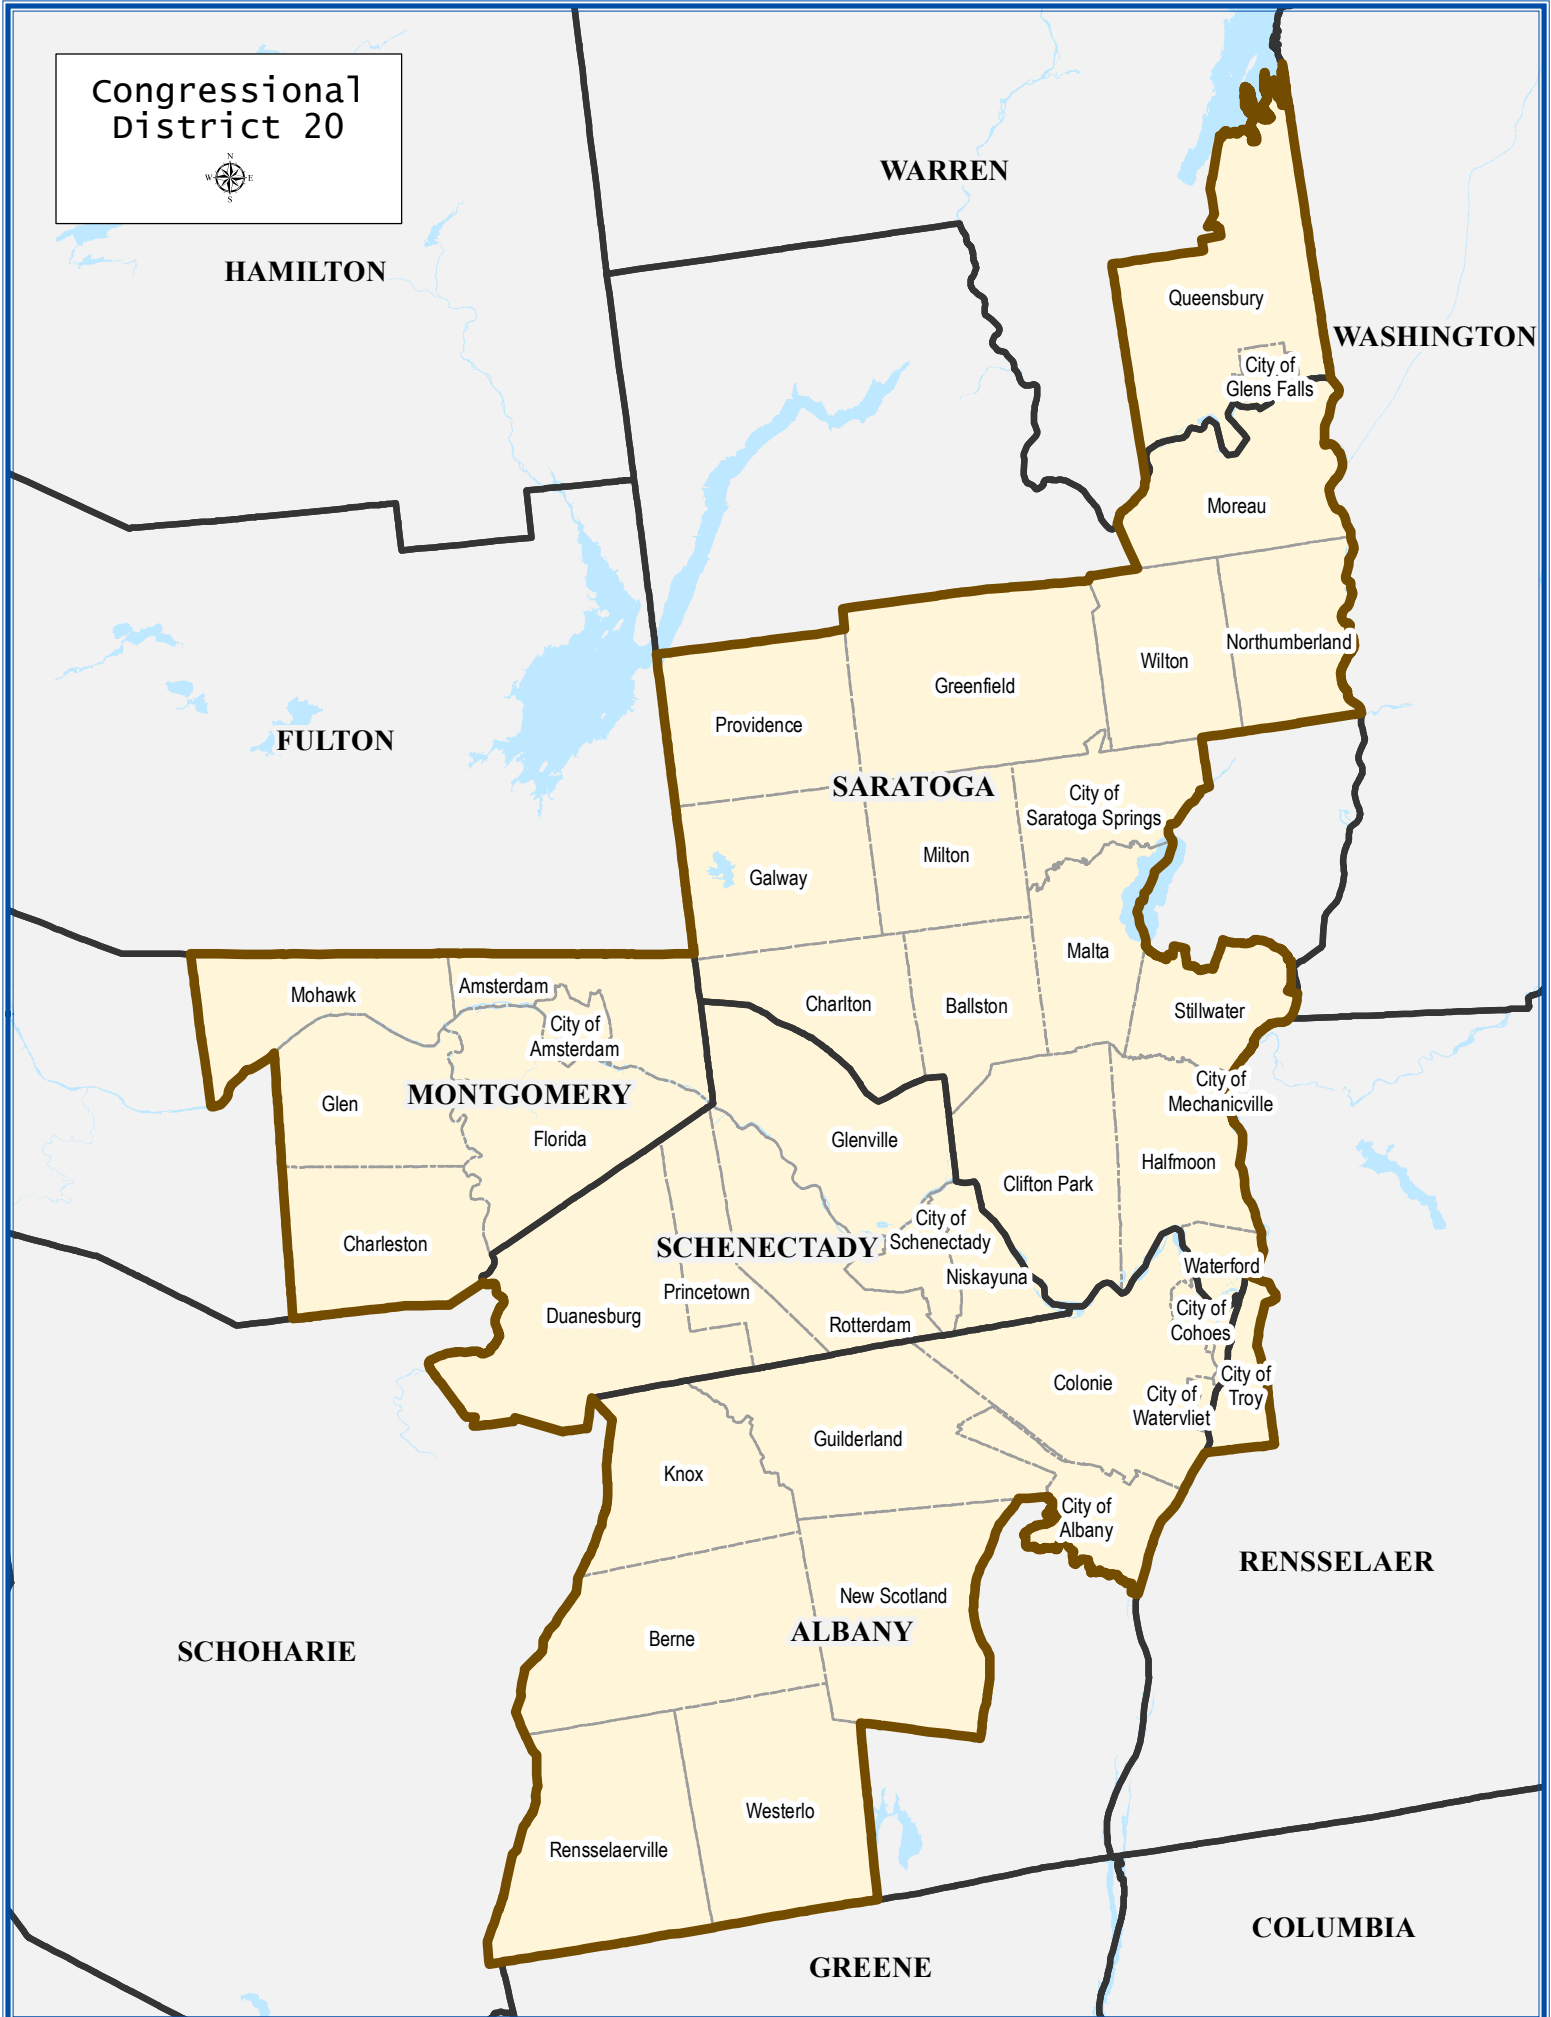

Congressional District 20

## Congressional District 20

Total population : 776,972  
 Deviation : 1  
 Deviation Percentage : 0.00

	NH White	NH Black	Hispanic	NH Asian	NH AmInd	NH Hwn	NH Multi	NH Other
Total	560,537	69,775	54,205	41,859	1,944	355	40,764	7,533
% of Total	72.14	8.98	6.98	5.39	0.25	0.05	5.25	0.97
Total 18+	470,364	51,452	36,650	32,342	1,551	242	25,947	5,498
% of 18+	75.37	8.24	5.87	5.18	0.25	0.04	4.16	0.88
Department of Justice								
	NH White	NH Black	Hispanic	NH Asian	NH AmInd	NH Hwn	NH Multi	NH Other
Total	560,537	80,041	54,205	47,478	10,950	535	7,109	16,117
% of Total	72.14	10.30	6.98	6.11	1.41	0.07	0.91	2.07
Total 18+	470,364	56,063	36,650	35,395	8,513	356	4,913	11,792
% of 18+	75.37	8.98	5.87	5.67	1.36	0.06	0.79	1.89