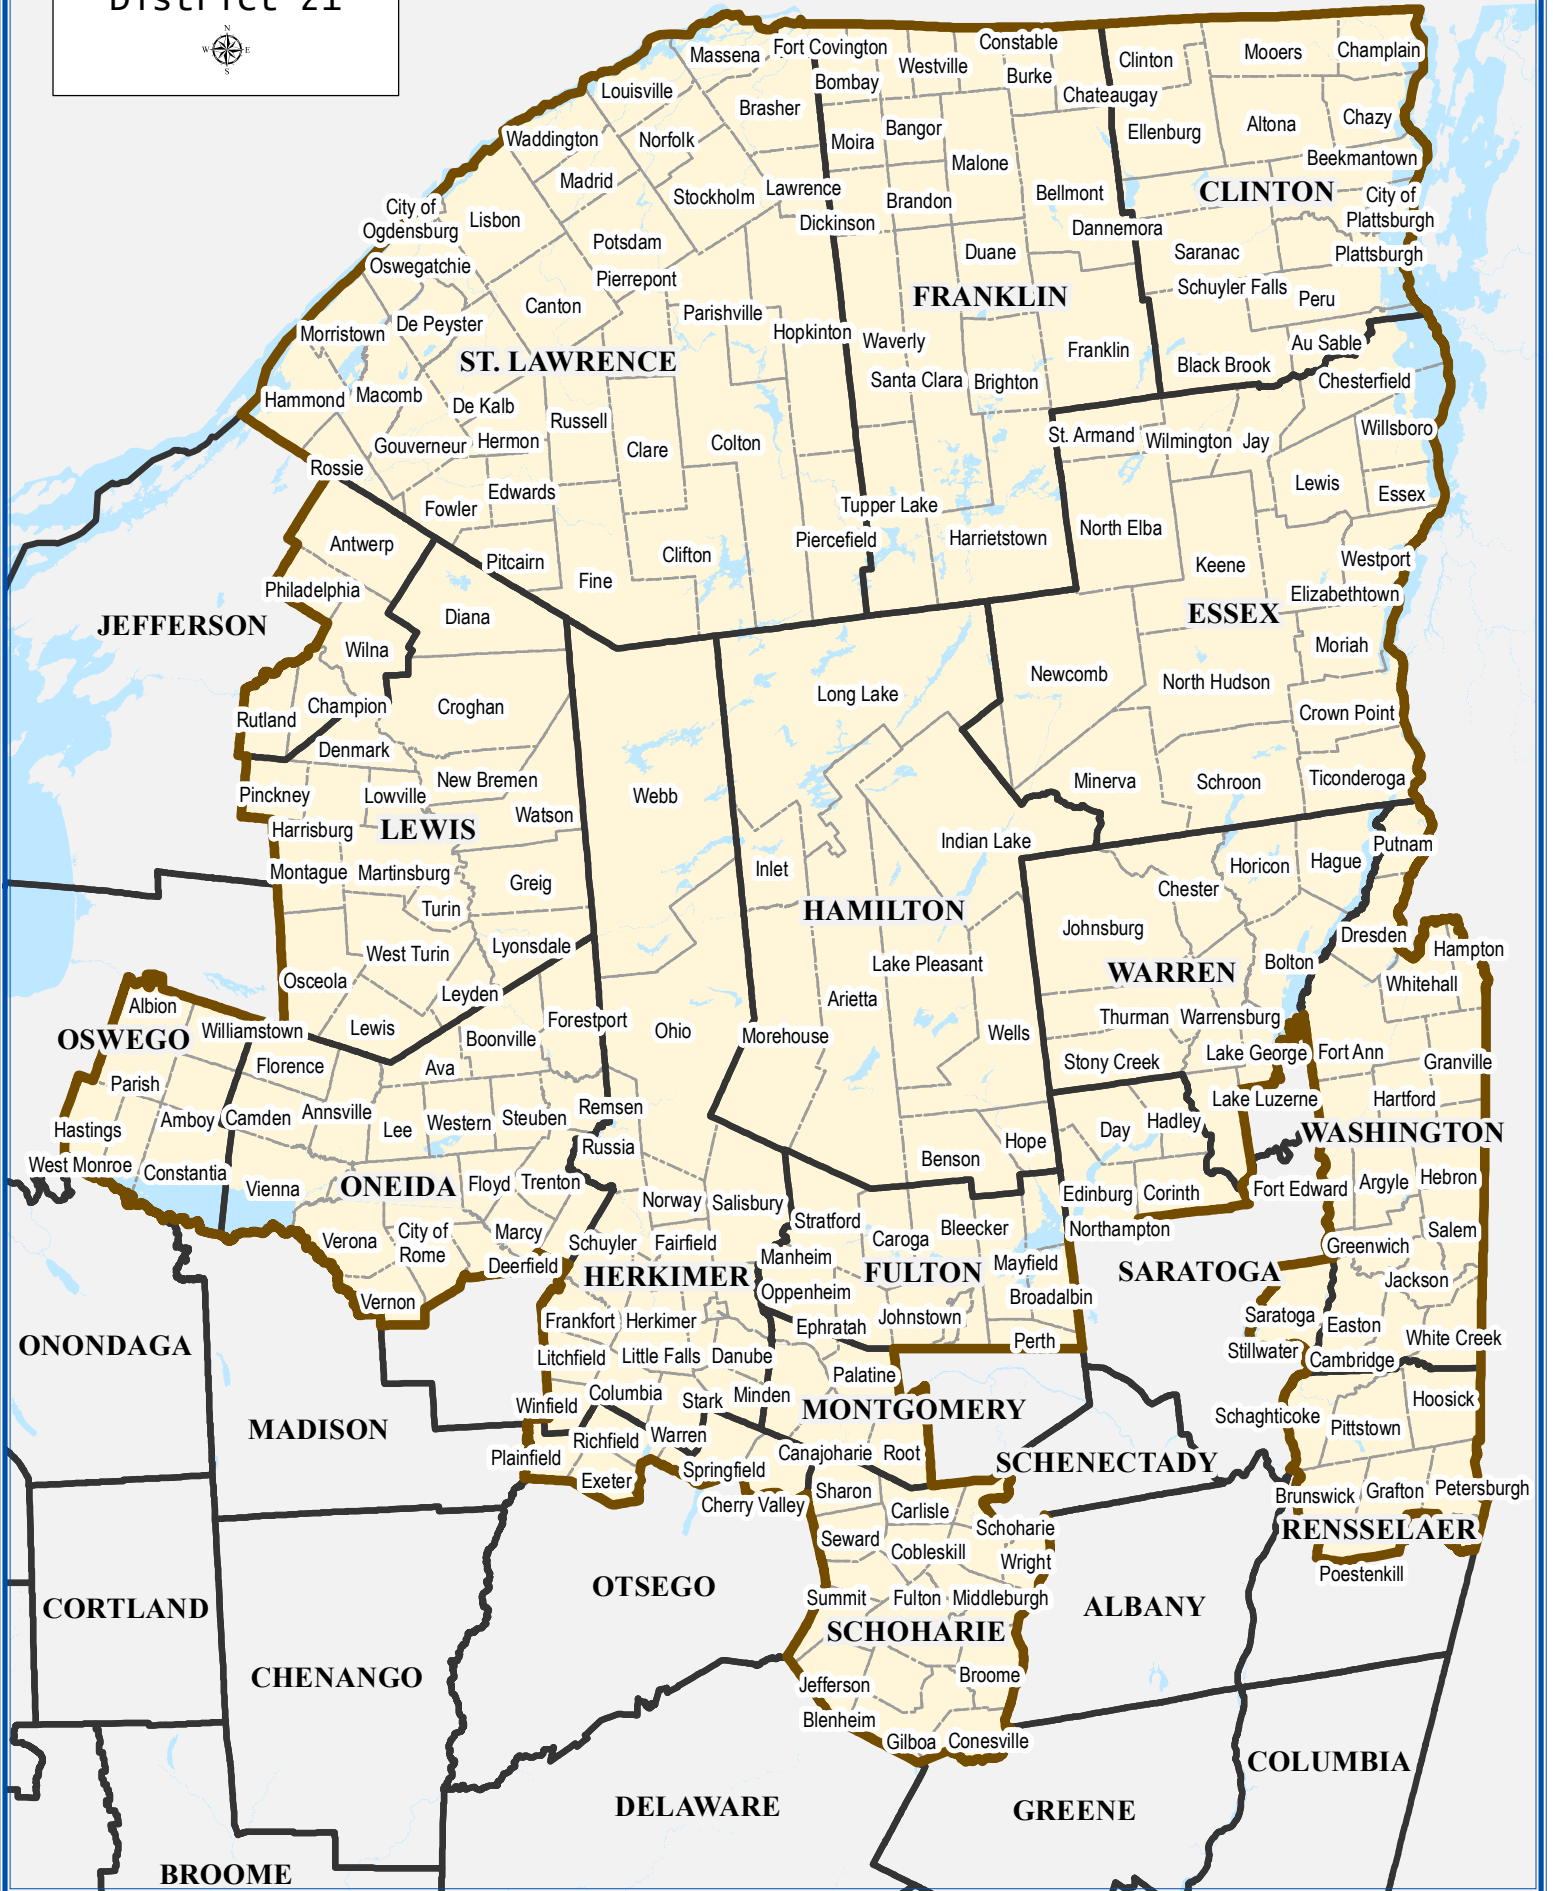

Congressional District 21

Congressional District 21

Total population : 776,971
 Deviation : 0
 Deviation Percentage : 0.00

	NH White	NH Black	Hispanic	NH Asian	NH AmInd	NH Hwn	NH Multi	NH Other
Total	689,801	16,747	23,422	5,865	6,682	189	32,078	2,187
% of Total	88.78	2.16	3.01	0.75	0.86	0.02	4.13	0.28
Total 18+	557,473	14,823	16,659	4,871	5,054	143	21,976	1,571
% of 18+	89.54	2.38	2.68	0.78	0.81	0.02	3.53	0.25
Department of Justice								
	NH White	NH Black	Hispanic	NH Asian	NH AmInd	NH Hwn	NH Multi	NH Other
Total	689,801	21,374	23,422	8,147	20,152	394	1,726	11,955
% of Total	88.78	2.75	3.01	1.05	2.59	0.05	0.22	1.54
Total 18+	557,473	16,681	16,659	6,045	15,372	285	1,090	8,965
% of 18+	89.54	2.68	2.68	0.97	2.47	0.05	0.18	1.44