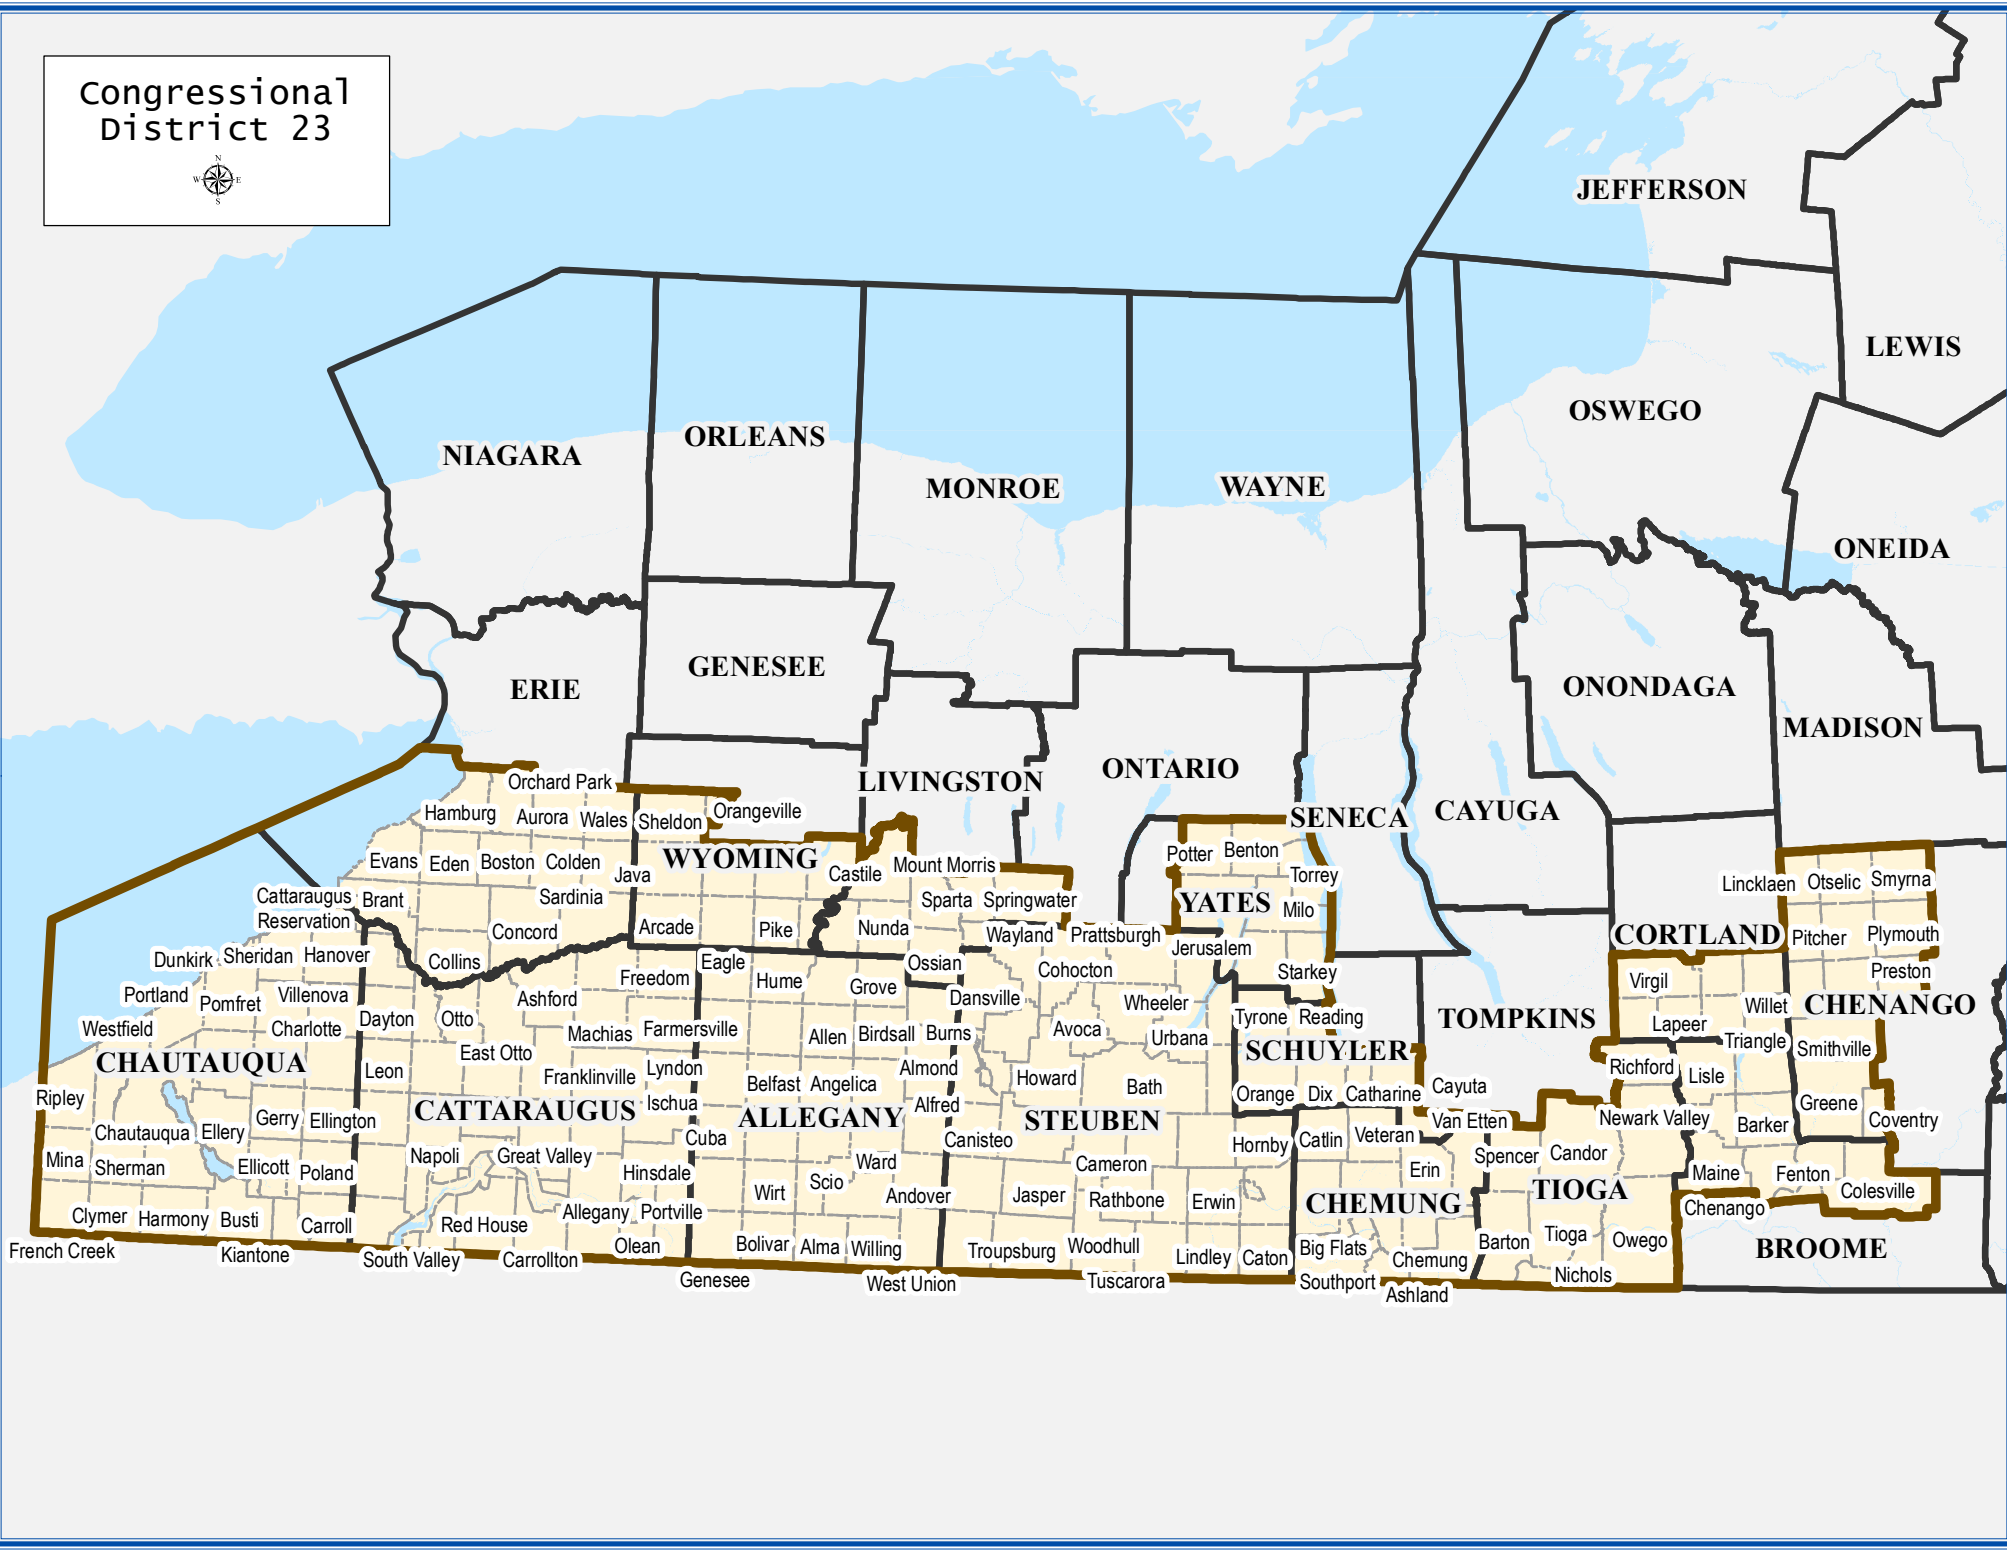

Congressional District 23

Congressional District 23

Total population : 776,971

Deviation : 0

Deviation Percentage : 0.00

	NH White	NH Black	Hispanic	NH Asian	NH AmInd	NH Hwn	NH Multi	NH Other
Total	687,747	14,559	28,125	6,930	6,088	147	31,187	2,188
% of Total	88.52	1.87	3.62	0.89	0.78	0.02	4.01	0.28
Total 18+	554,247	11,737	18,284	5,487	4,547	116	19,416	1,553
% of 18+	90.06	1.91	2.97	0.89	0.74	0.02	3.16	0.25
Department of Justice								
	NH White	NH Black	Hispanic	NH Asian	NH AmInd	NH Hwn	NH Multi	NH Other
Total	687,747	21,140	28,125	9,307	17,735	325	1,740	10,852
% of Total	88.52	2.72	3.62	1.20	2.28	0.04	0.22	1.40
Total 18+	554,247	14,170	18,284	6,599	12,918	220	1,037	7,912
% of 18+	90.06	2.30	2.97	1.07	2.10	0.04	0.17	1.29