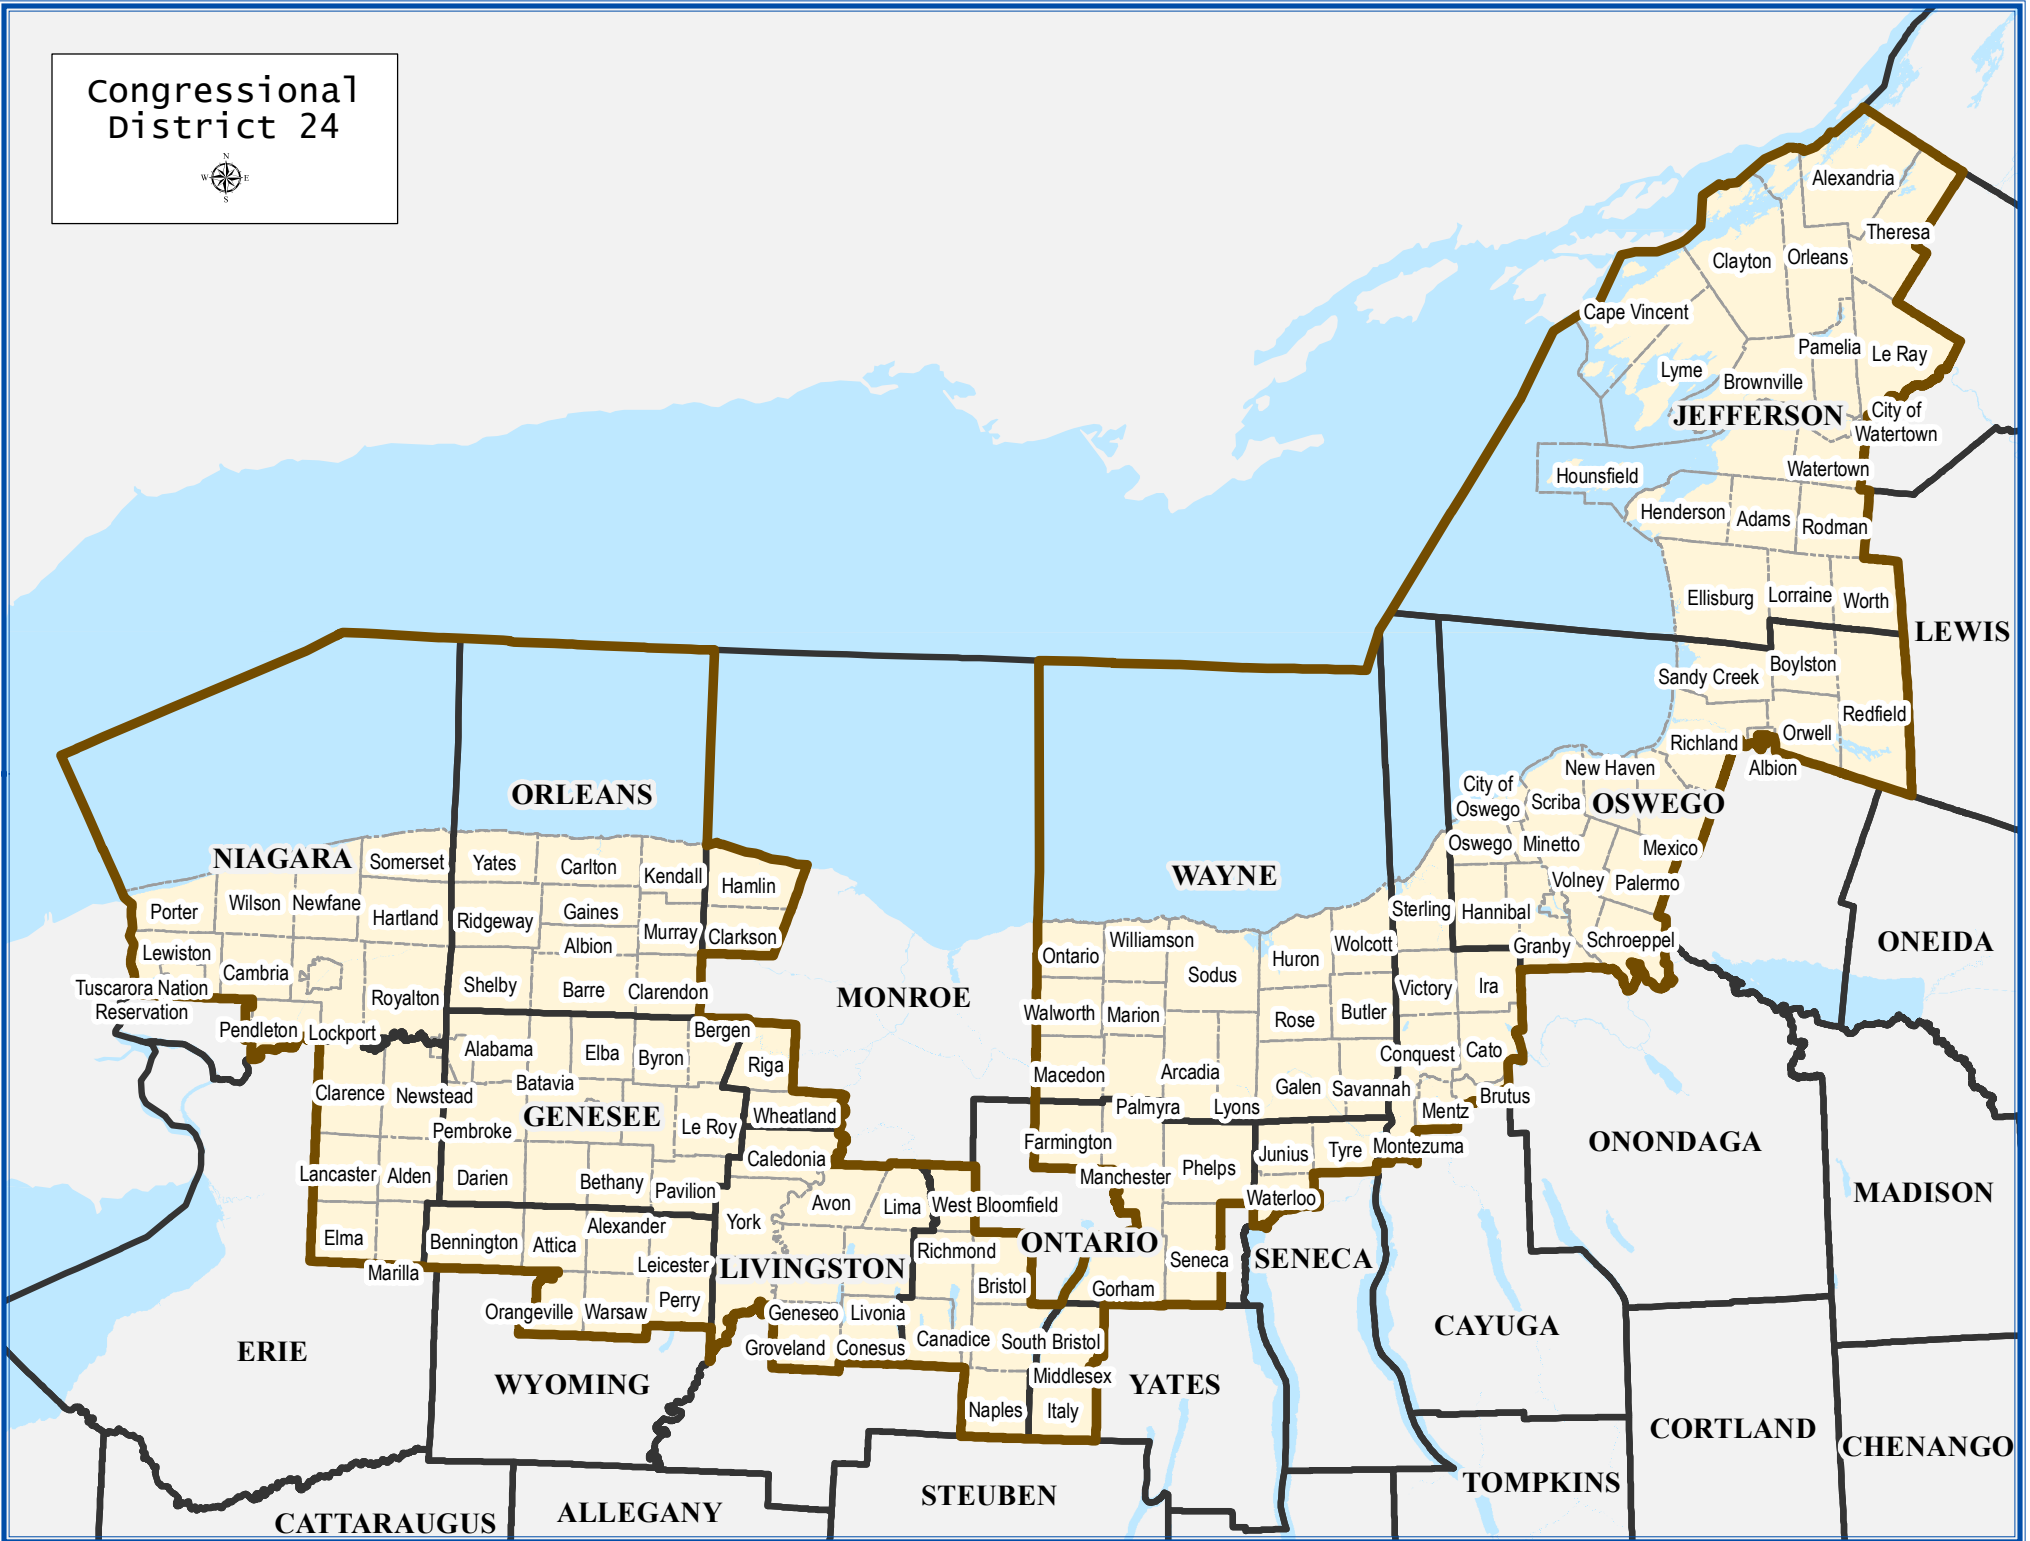

Congressional District 24

## Congressional District 24

Total population : 776,971  
 Deviation : 0  
 Deviation Percentage : 0.00

	NH White	NH Black	Hispanic	NH Asian	NH AmInd	NH Hwn	NH Multi	NH Other
Total	675,412	22,080	32,994	8,415	3,186	417	32,026	2,441
% of Total	86.93	2.84	4.25	1.08	0.41	0.05	4.12	0.31
Total 18+	547,047	17,885	22,042	6,769	2,630	257	19,761	1,773
% of 18+	88.50	2.89	3.57	1.10	0.43	0.04	3.20	0.29
Department of Justice								
	NH White	NH Black	Hispanic	NH Asian	NH AmInd	NH Hwn	NH Multi	NH Other
Total	675,412	29,188	32,994	11,381	13,949	623	2,180	11,244
% of Total	86.93	3.76	4.25	1.46	1.80	0.08	0.28	1.45
Total 18+	547,047	20,399	22,042	8,157	10,597	390	1,319	8,213
% of 18+	88.50	3.30	3.57	1.32	1.71	0.06	0.21	1.33