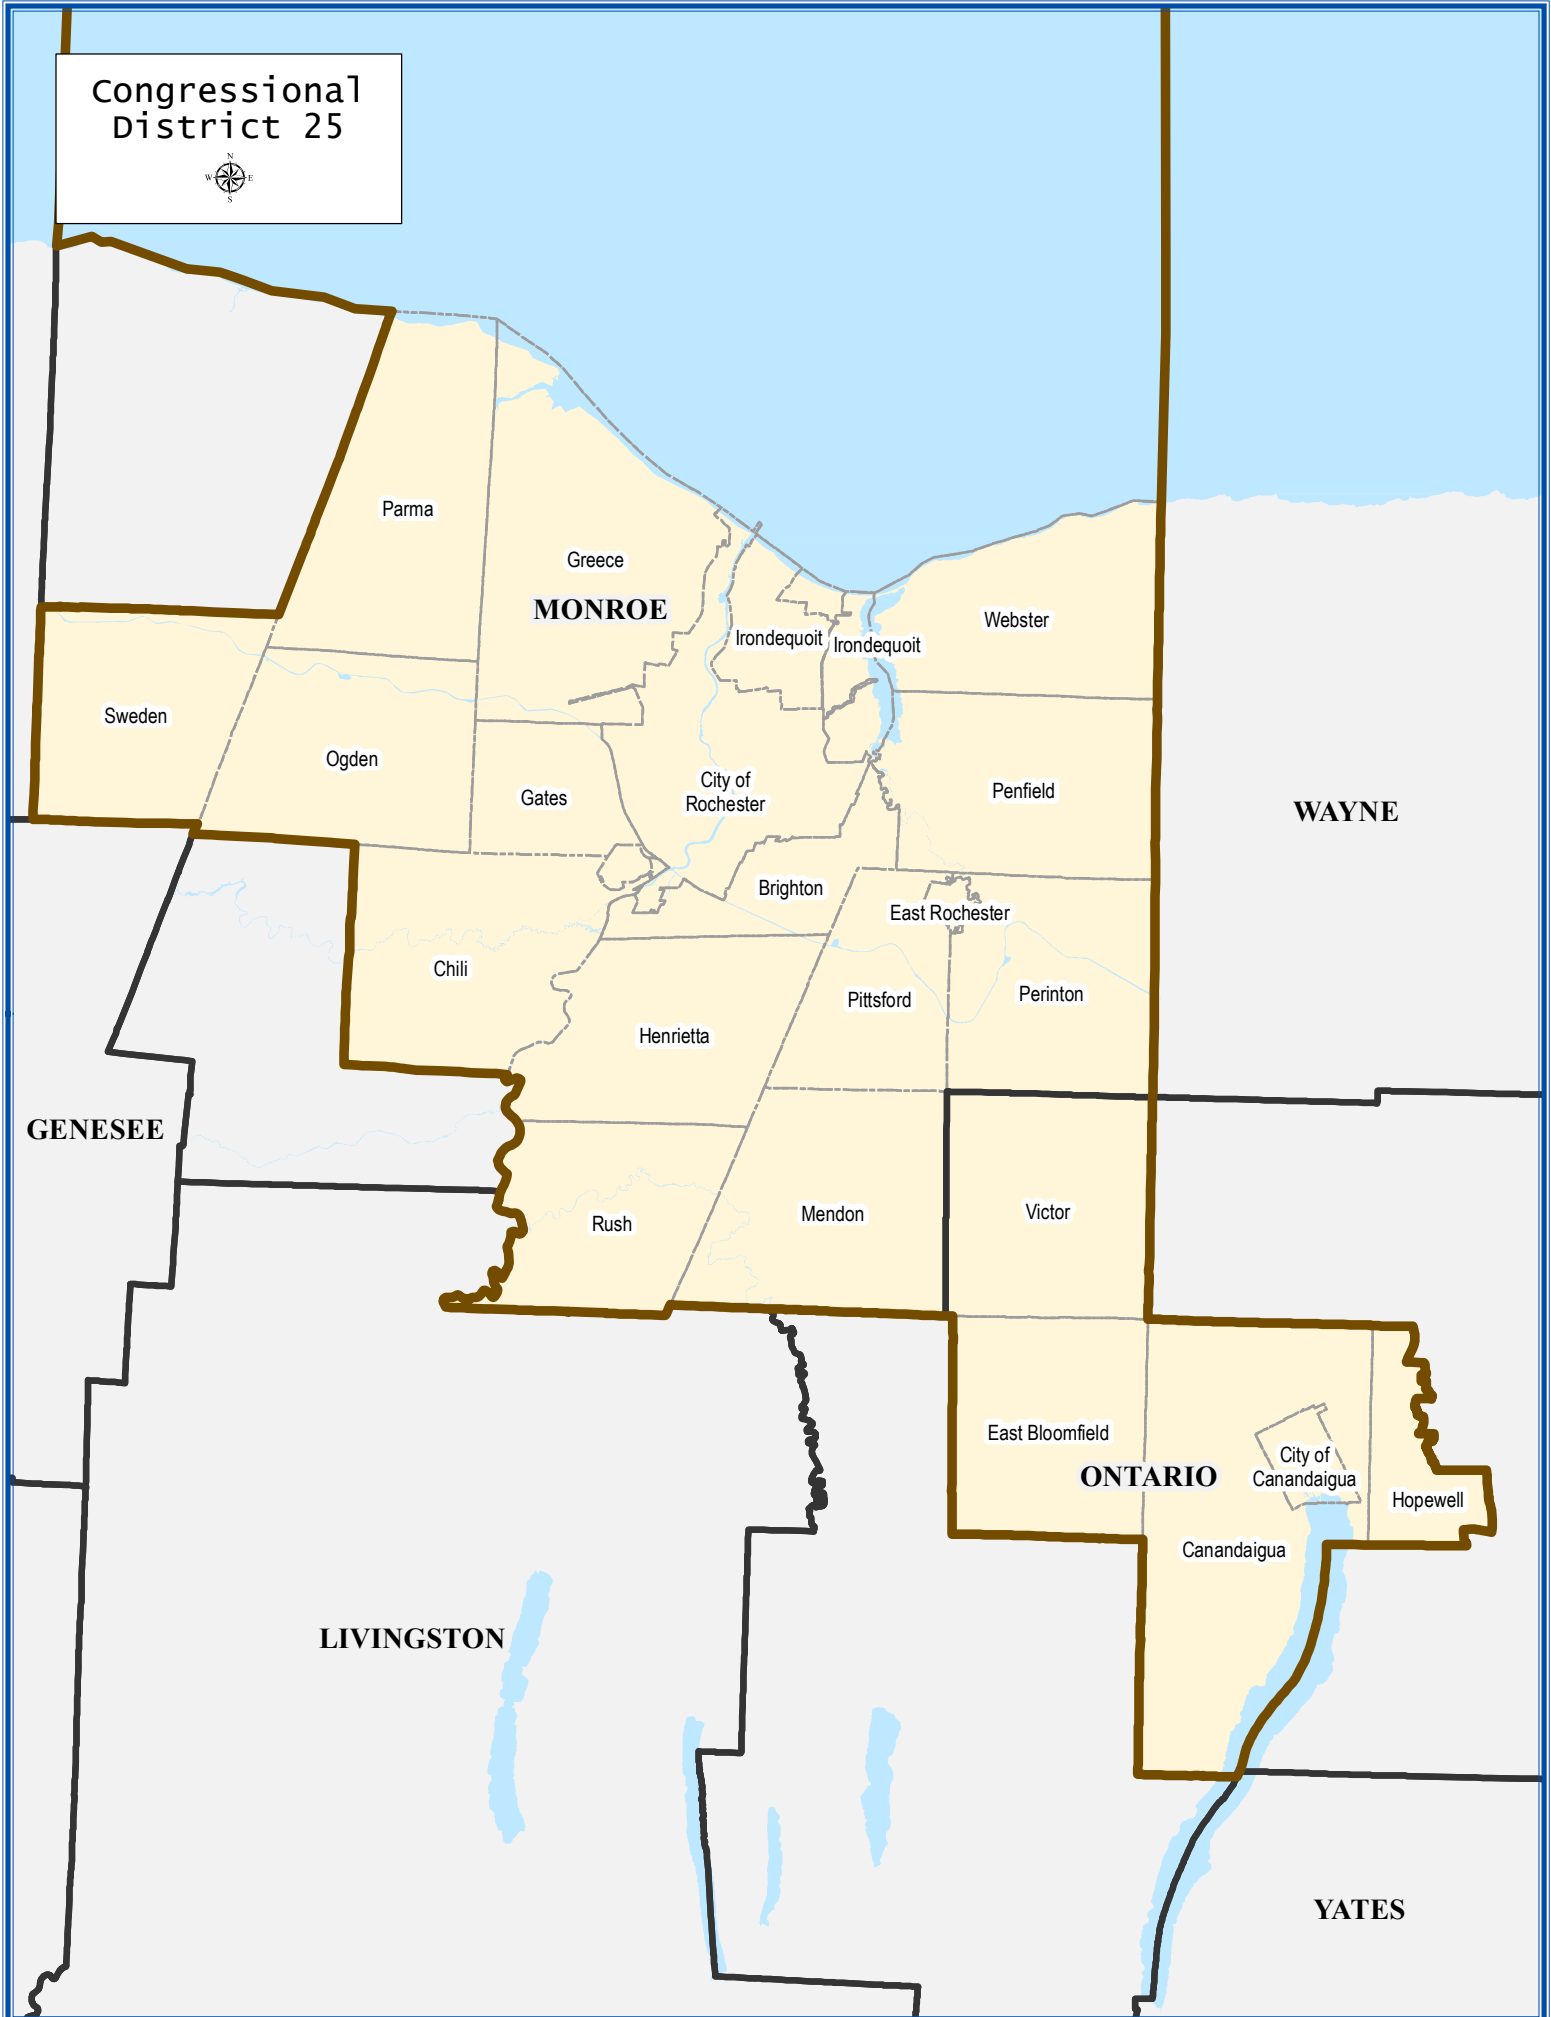

Congressional District 25

Congressional District 25

Total population : 776,971
 Deviation : 0
 Deviation Percentage : 0.00

	NH White	NH Black	Hispanic	NH Asian	NH AmInd	NH Hwn	NH Multi	NH Other
Total	522,172	112,813	72,998	32,747	1,350	175	31,712	3,004
% of Total	67.21	14.52	9.40	4.21	0.17	0.02	4.08	0.39
Total 18+	438,777	82,901	48,691	26,484	1,146	142	19,185	2,204
% of 18+	70.82	13.38	7.86	4.27	0.18	0.02	3.10	0.36
Department of Justice								
	NH White	NH Black	Hispanic	NH Asian	NH AmInd	NH Hwn	NH Multi	NH Other
Total	522,172	122,206	72,998	38,328	7,198	322	4,299	9,448
% of Total	67.21	15.73	9.40	4.93	0.93	0.04	0.55	1.22
Total 18+	438,777	87,309	48,691	29,254	5,579	245	2,759	6,916
% of 18+	70.82	14.09	7.86	4.72	0.90	0.04	0.45	1.12