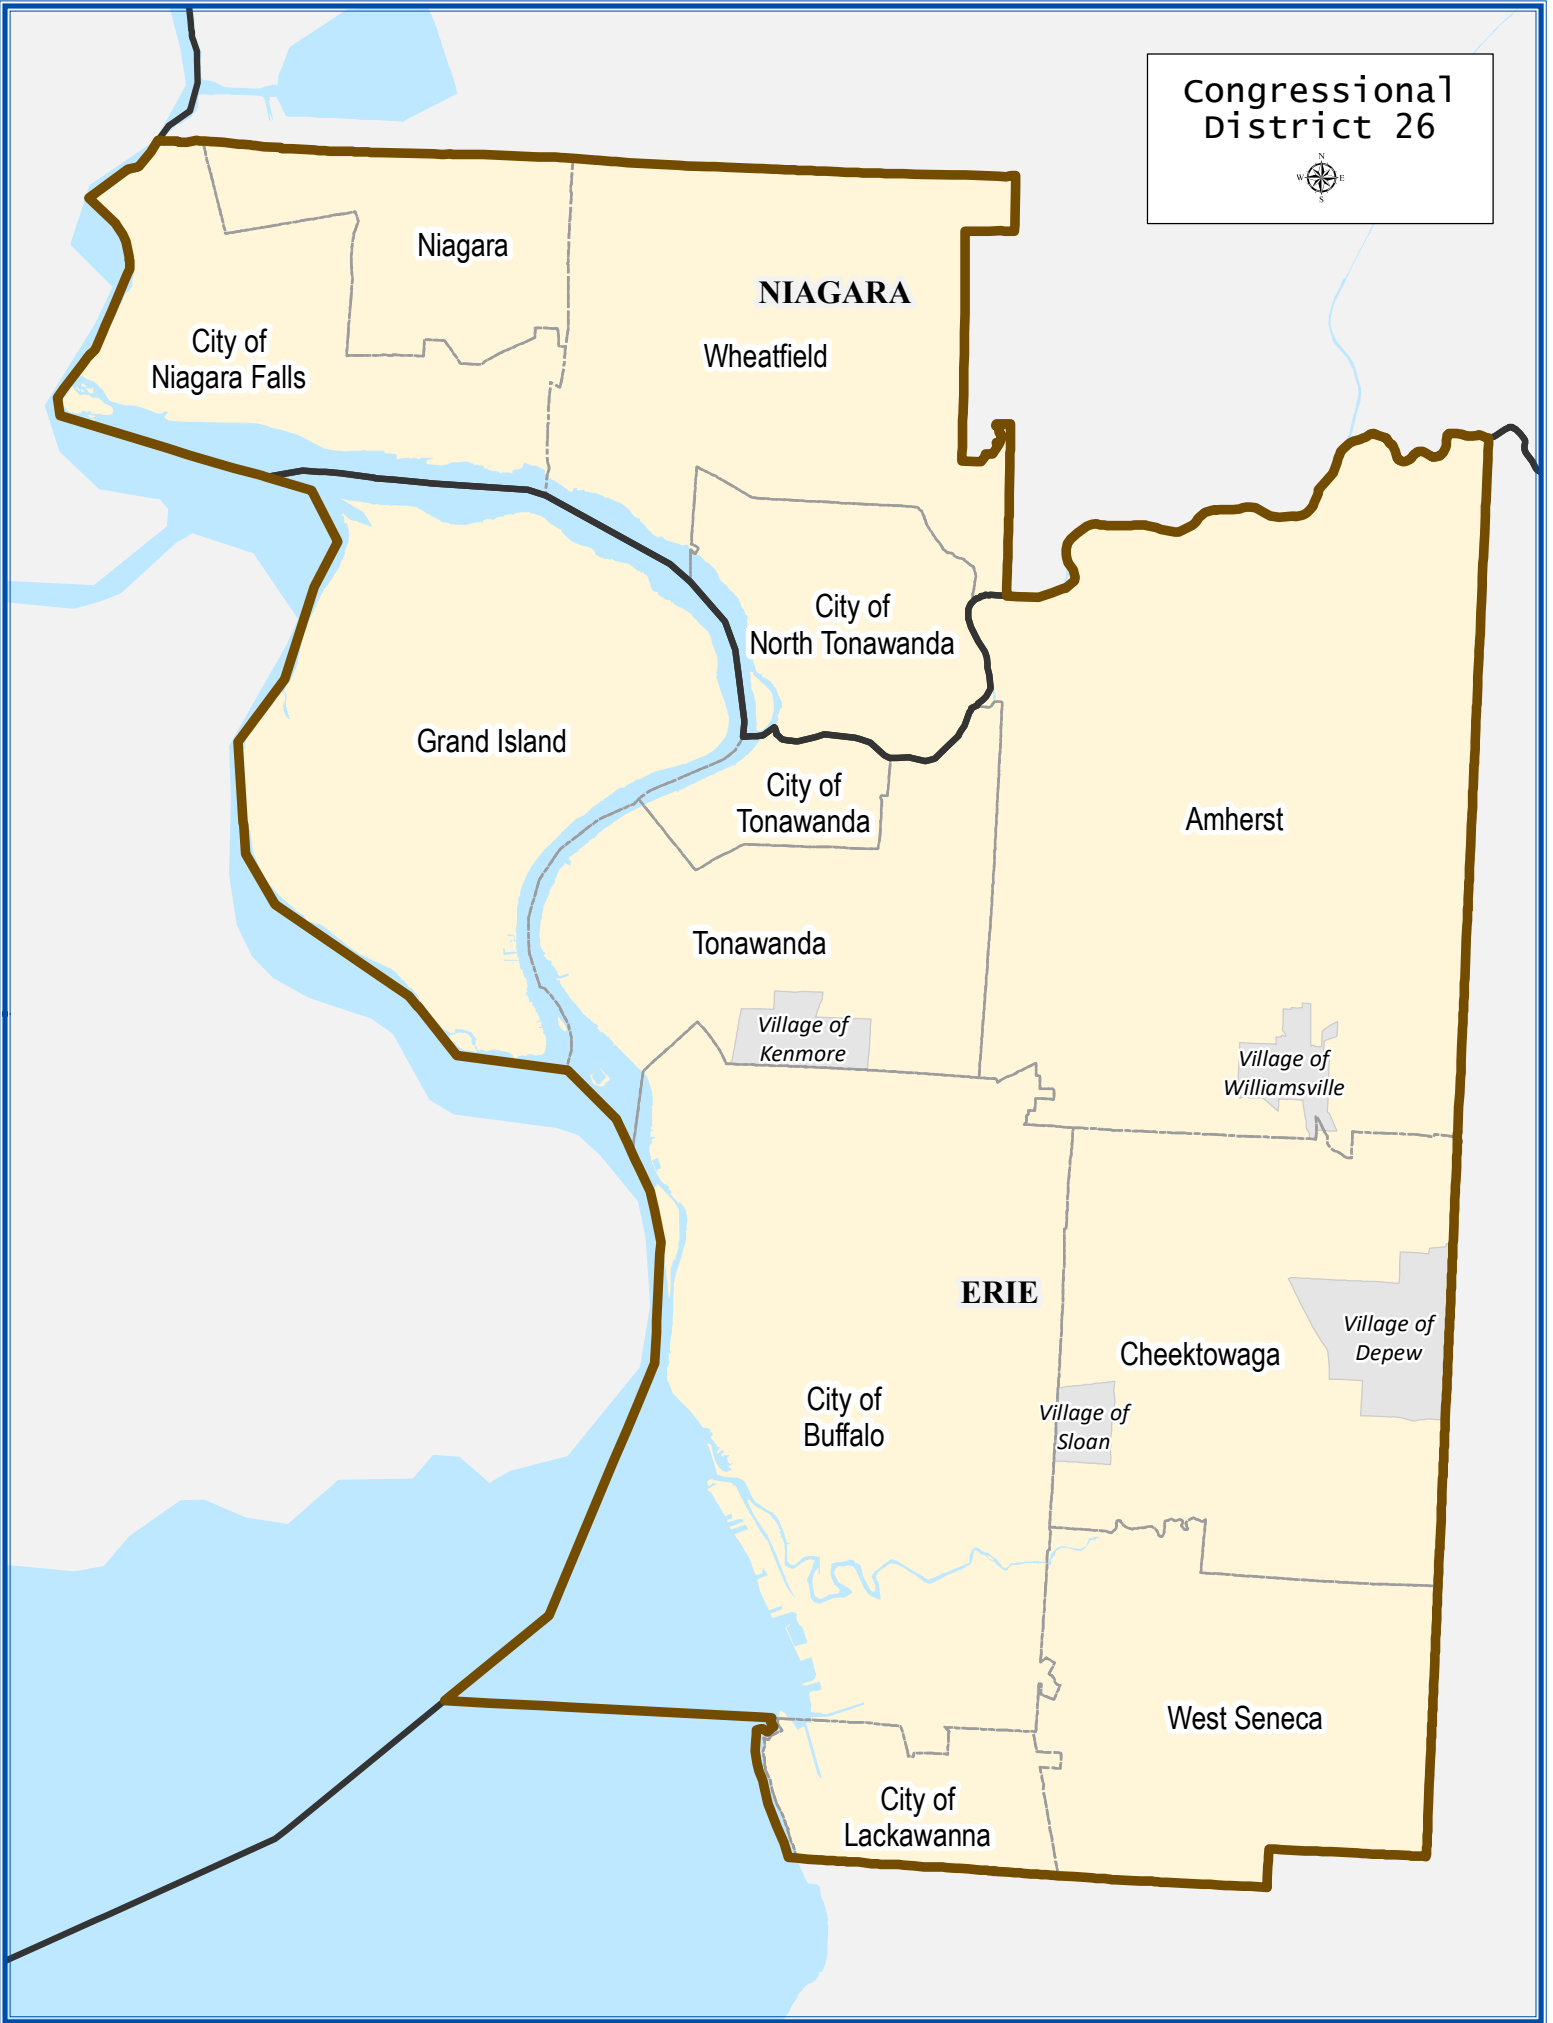

Congressional District 26

## Congressional District 26

Total population : 776,971  
 Deviation : 0  
 Deviation Percentage : 0.00

	NH White	NH Black	Hispanic	NH Asian	NH AmInd	NH Hwn	NH Multi	NH Other
Total	501,202	138,748	56,553	44,211	3,472	188	29,588	3,009
% of Total	64.51	17.86	7.28	5.69	0.45	0.02	3.81	0.39
Total 18+	424,275	102,026	37,489	32,930	2,826	142	17,275	2,058
% of 18+	68.54	16.48	6.06	5.32	0.46	0.02	2.79	0.33
Department of Justice								
	NH White	NH Black	Hispanic	NH Asian	NH AmInd	NH Hwn	NH Multi	NH Other
Total	501,202	149,055	56,553	48,813	9,168	327	4,525	7,328
% of Total	64.51	19.18	7.28	6.28	1.18	0.04	0.58	0.94
Total 18+	424,275	106,585	37,489	35,503	6,839	231	2,857	5,242
% of 18+	68.54	17.22	6.06	5.74	1.10	0.04	0.46	0.85