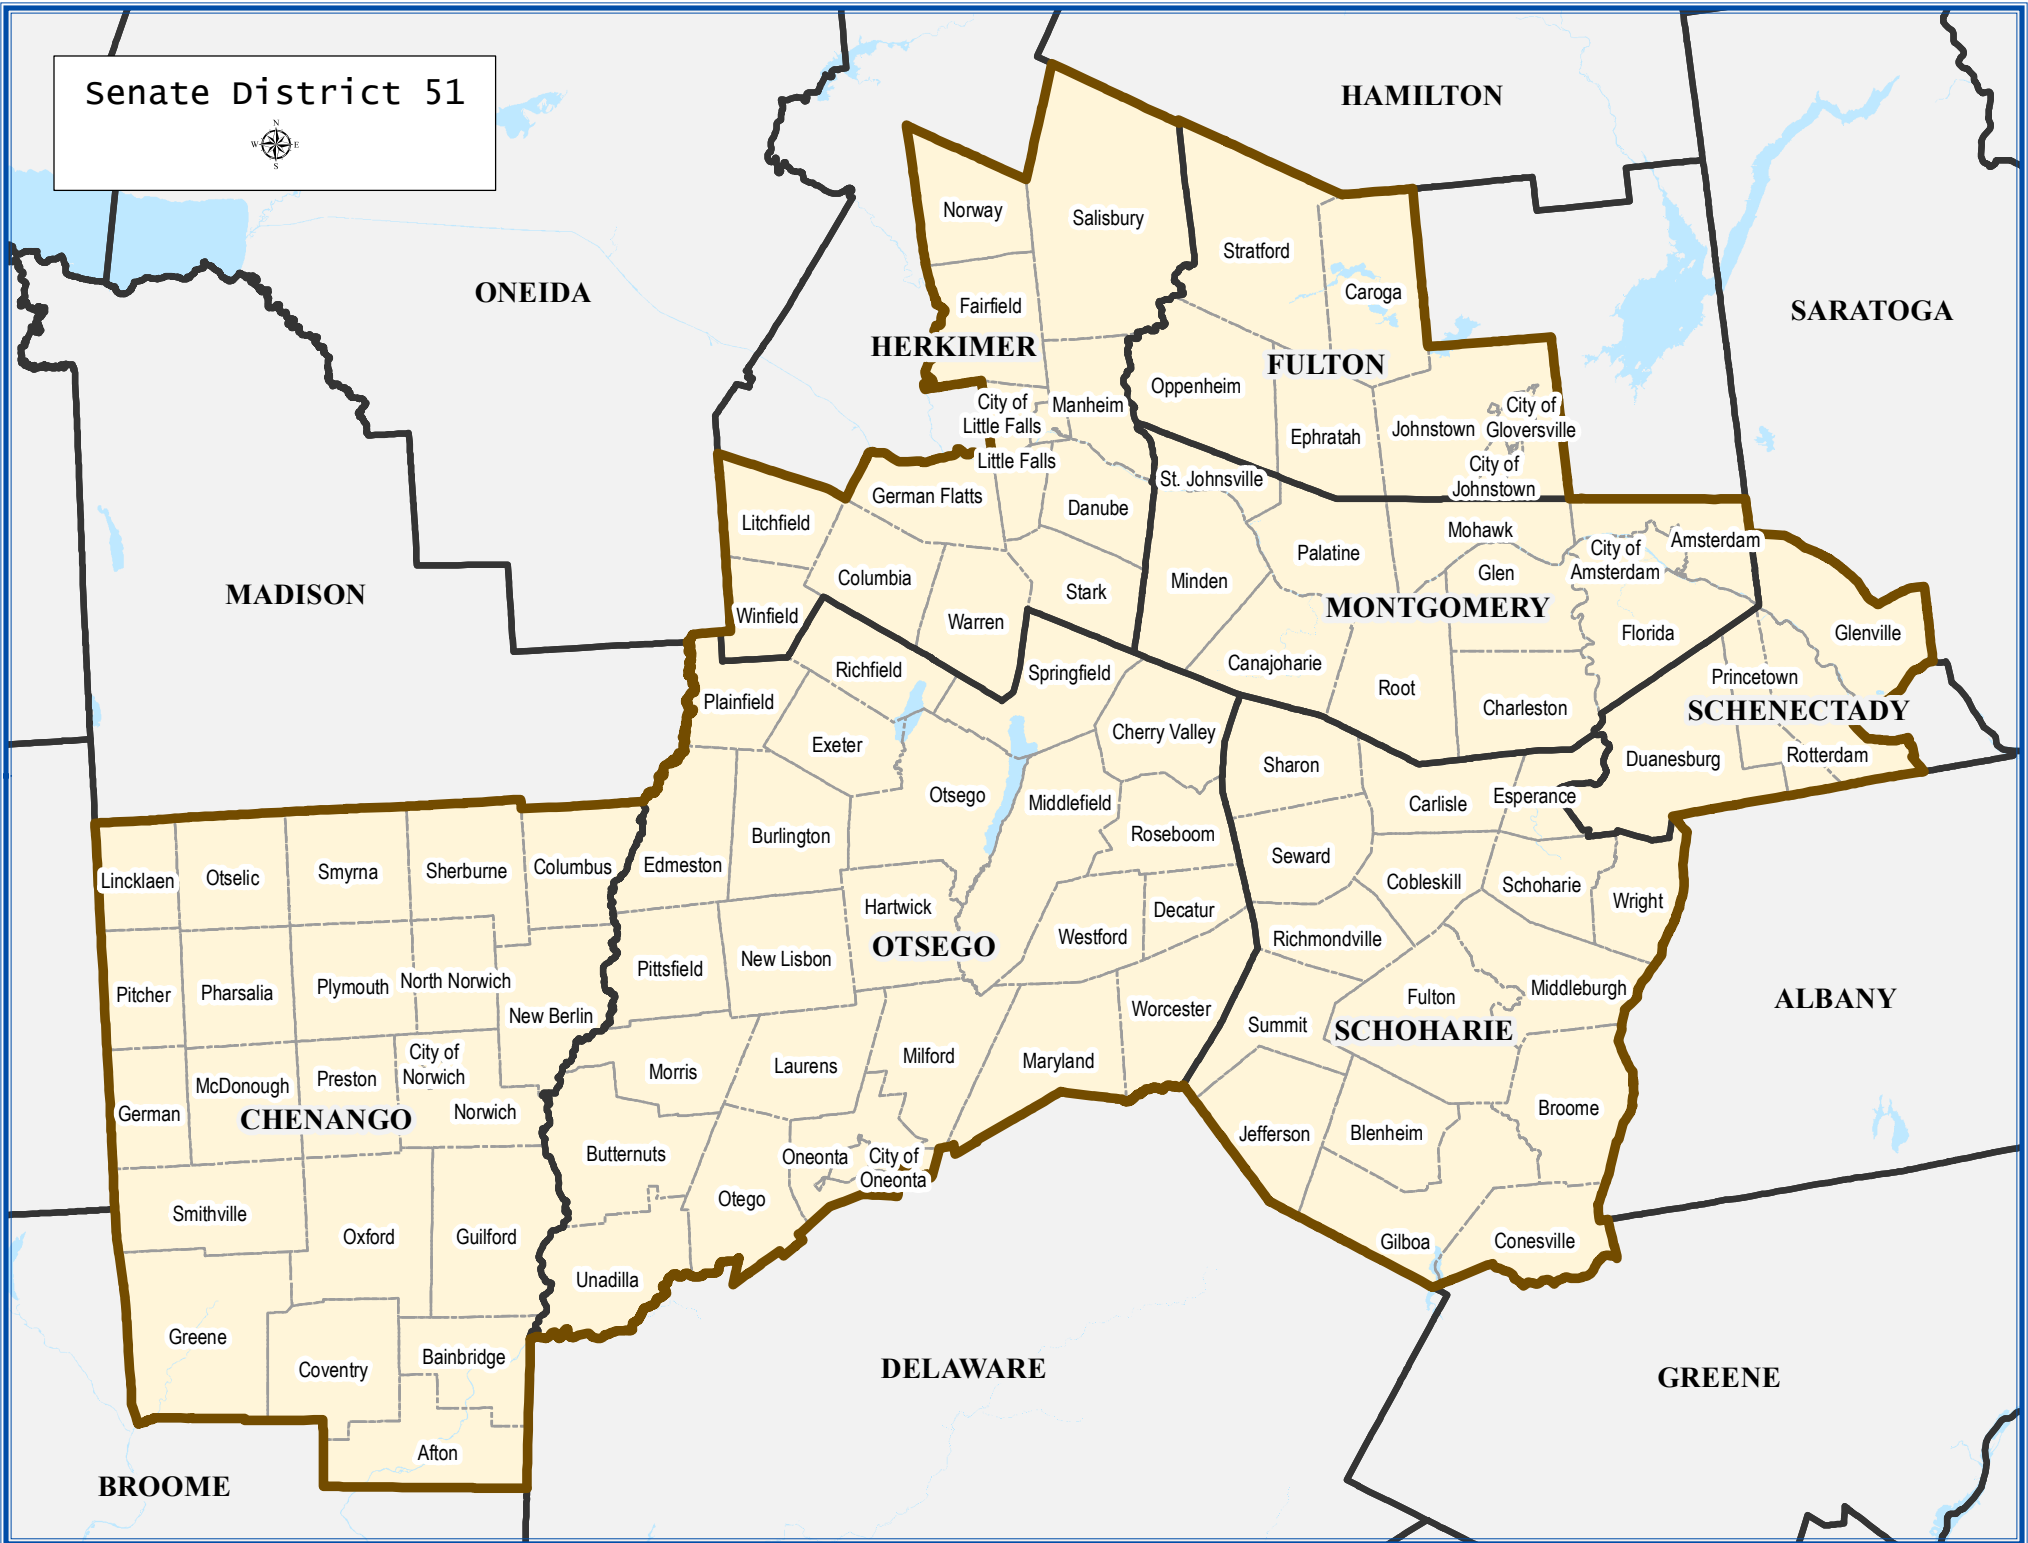

Senate District 51

ONEIDA

HAMILTON

SARATOGA

HERKIMER

FULTON

MADISON

MONTGOMERY

SCHENECTADY

OTSEGO

SCHOHARIE

CHENANGO

ALBANY

DELAWARE

GREENE

BROOME