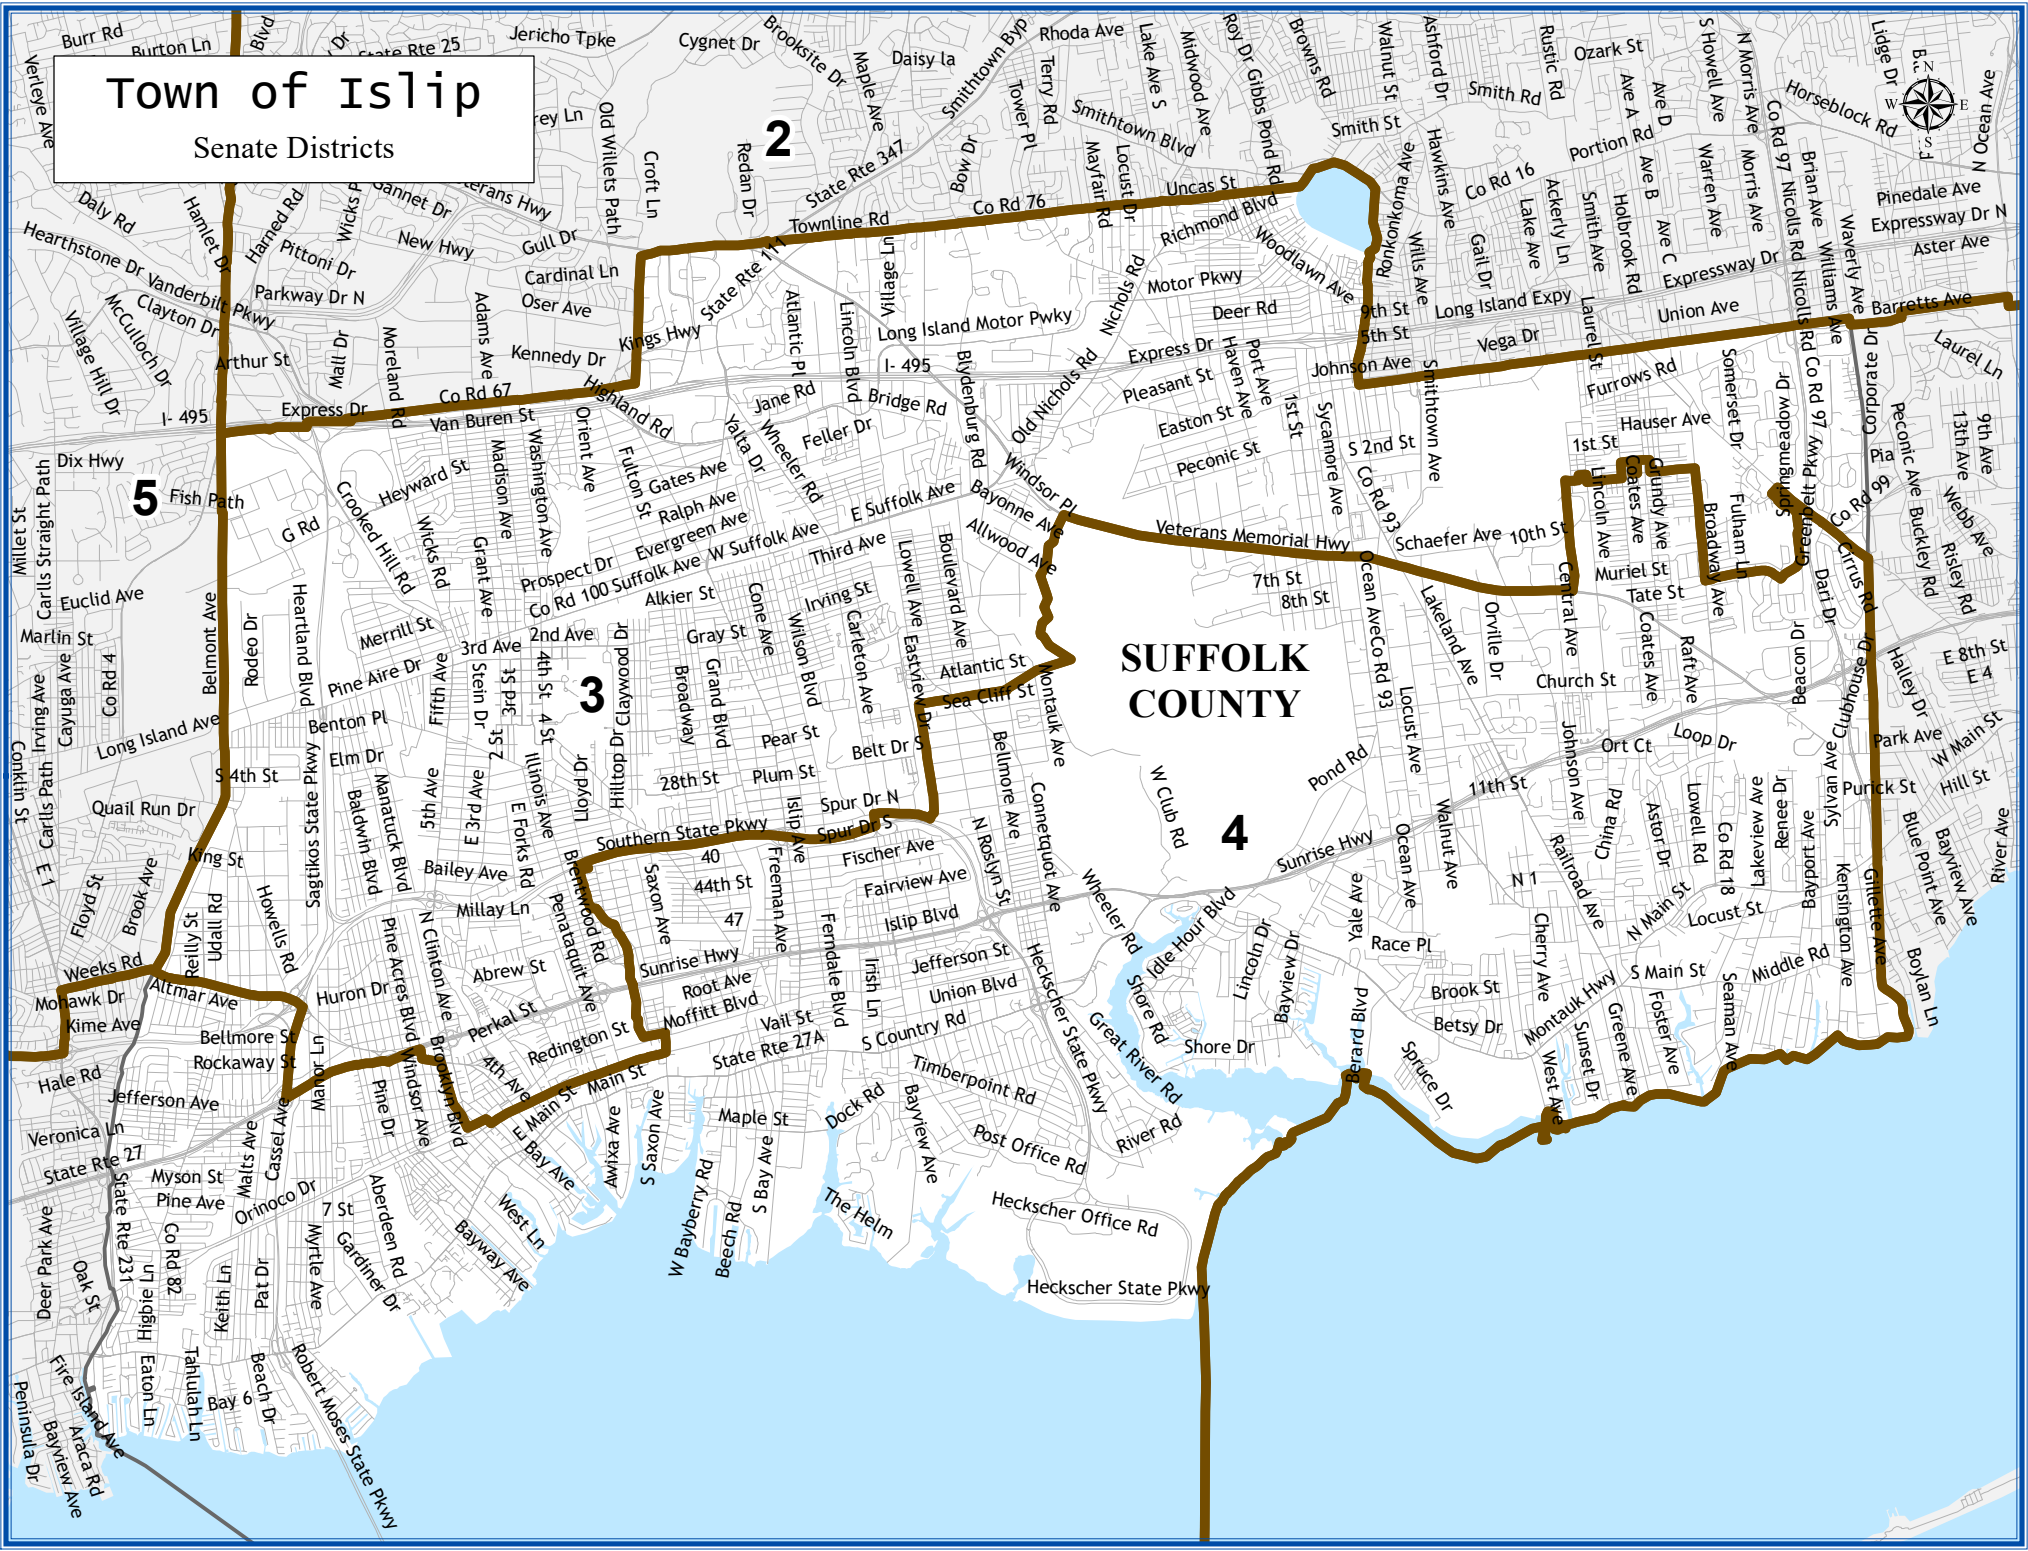

Town of Islip

Senate Districts

SUFFOLK COUNTY