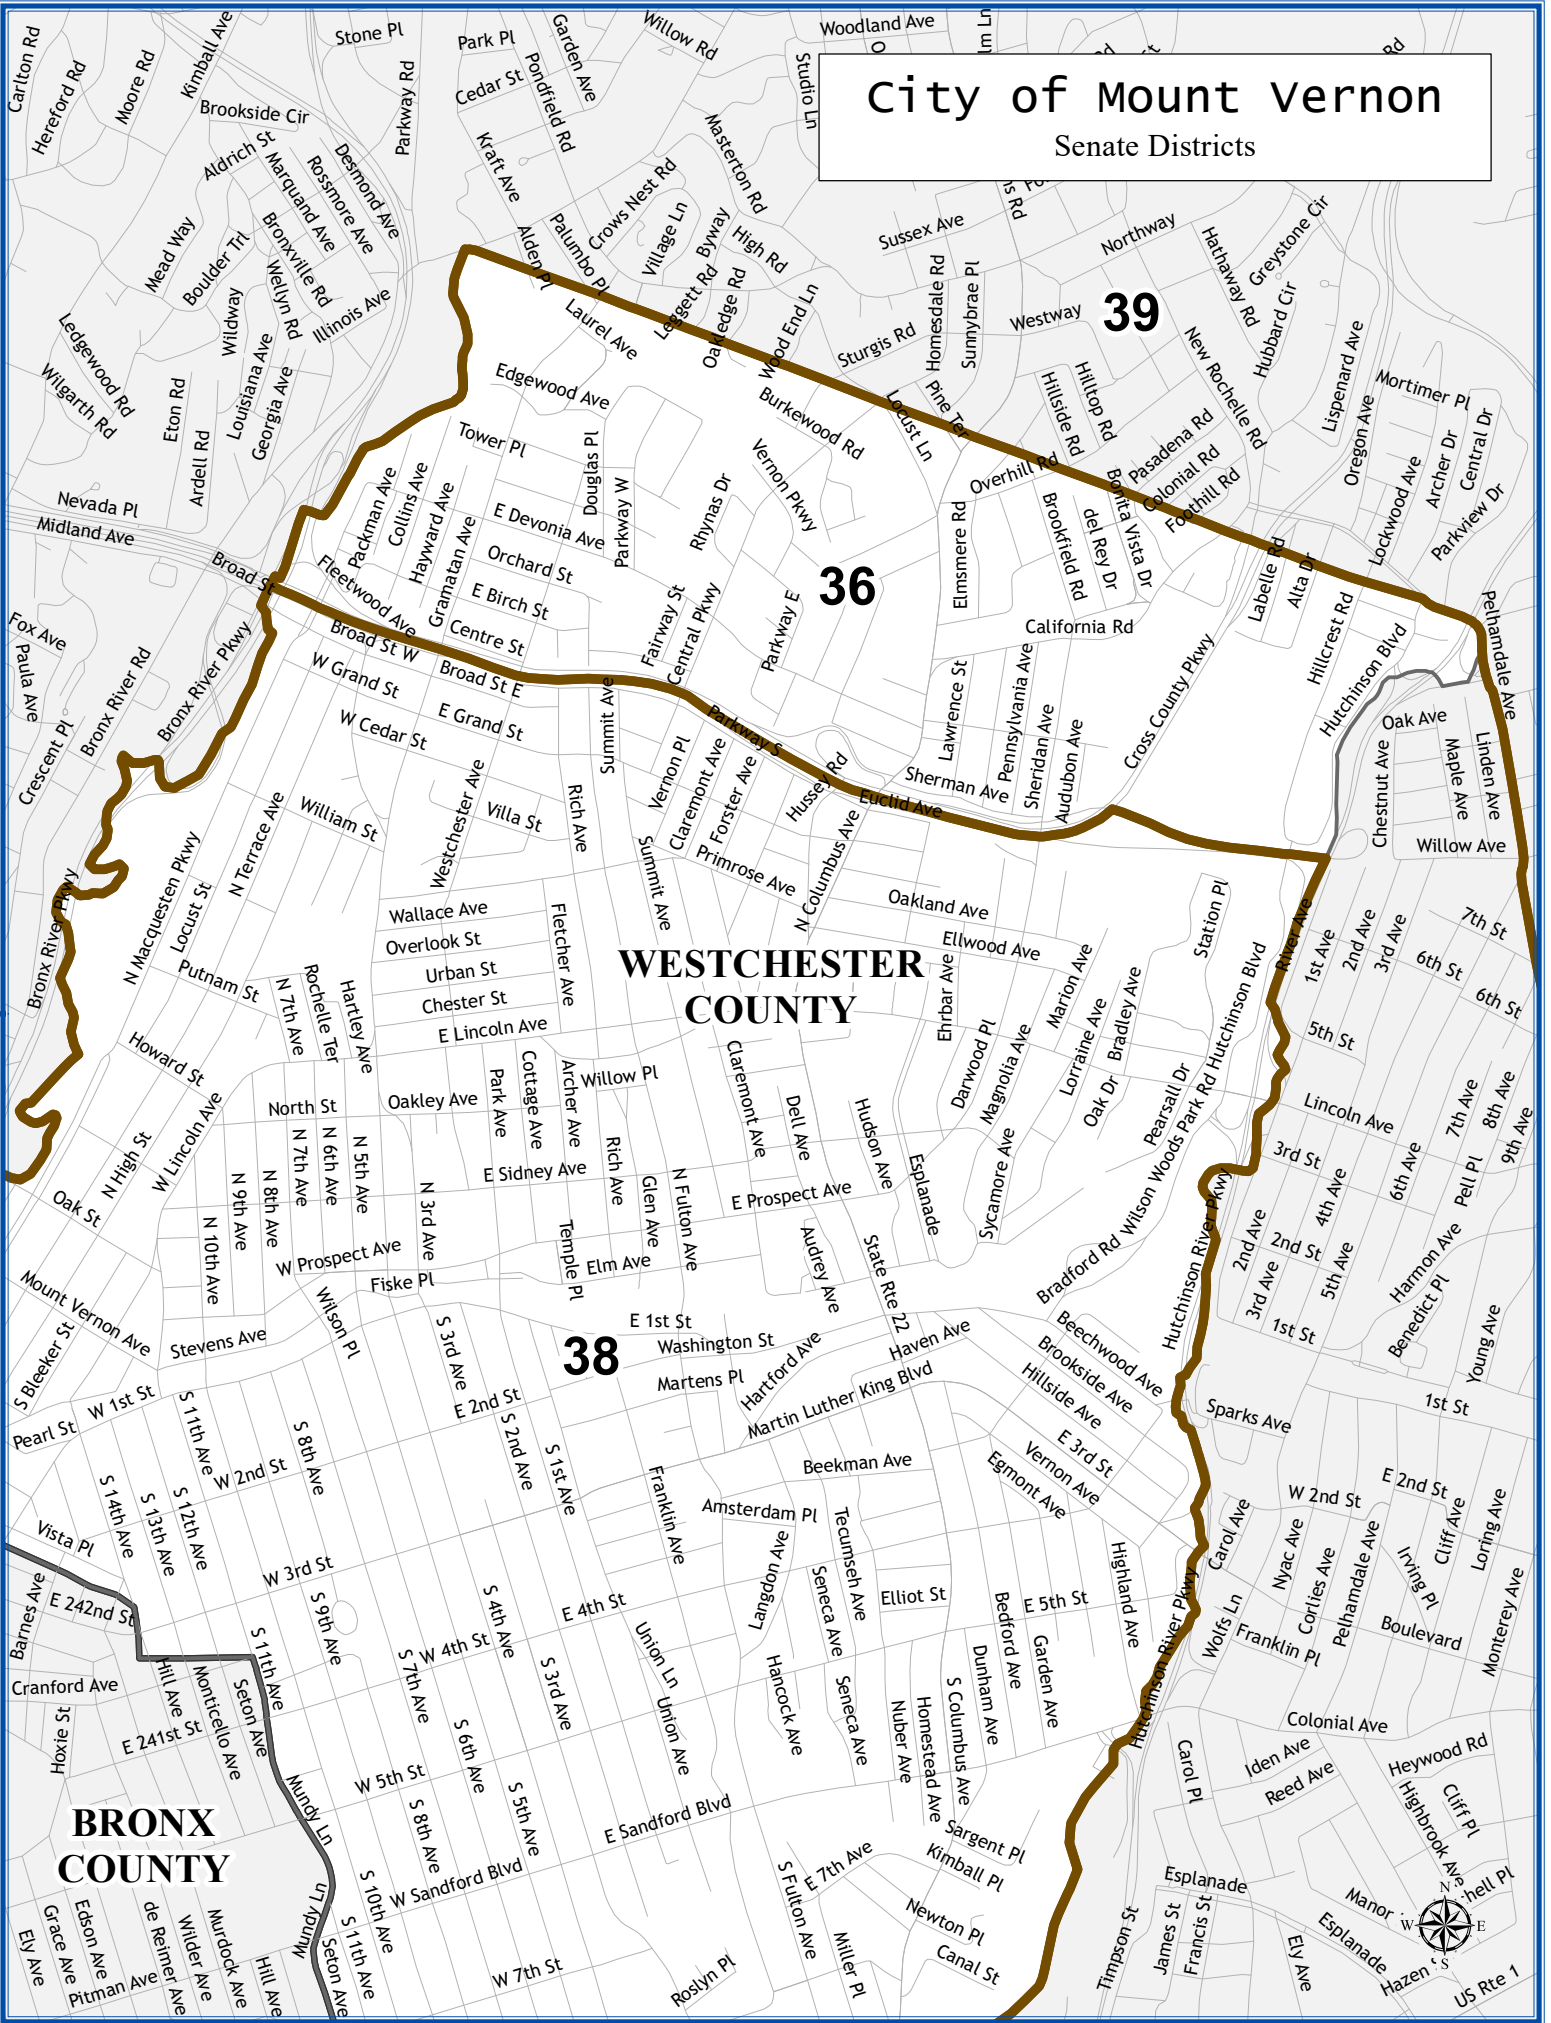

City of Mount Vernon

Senate Districts

**WESTCHESTER
COUNTY**

**BRONX
COUNTY**

39

36

38

US Rte 1