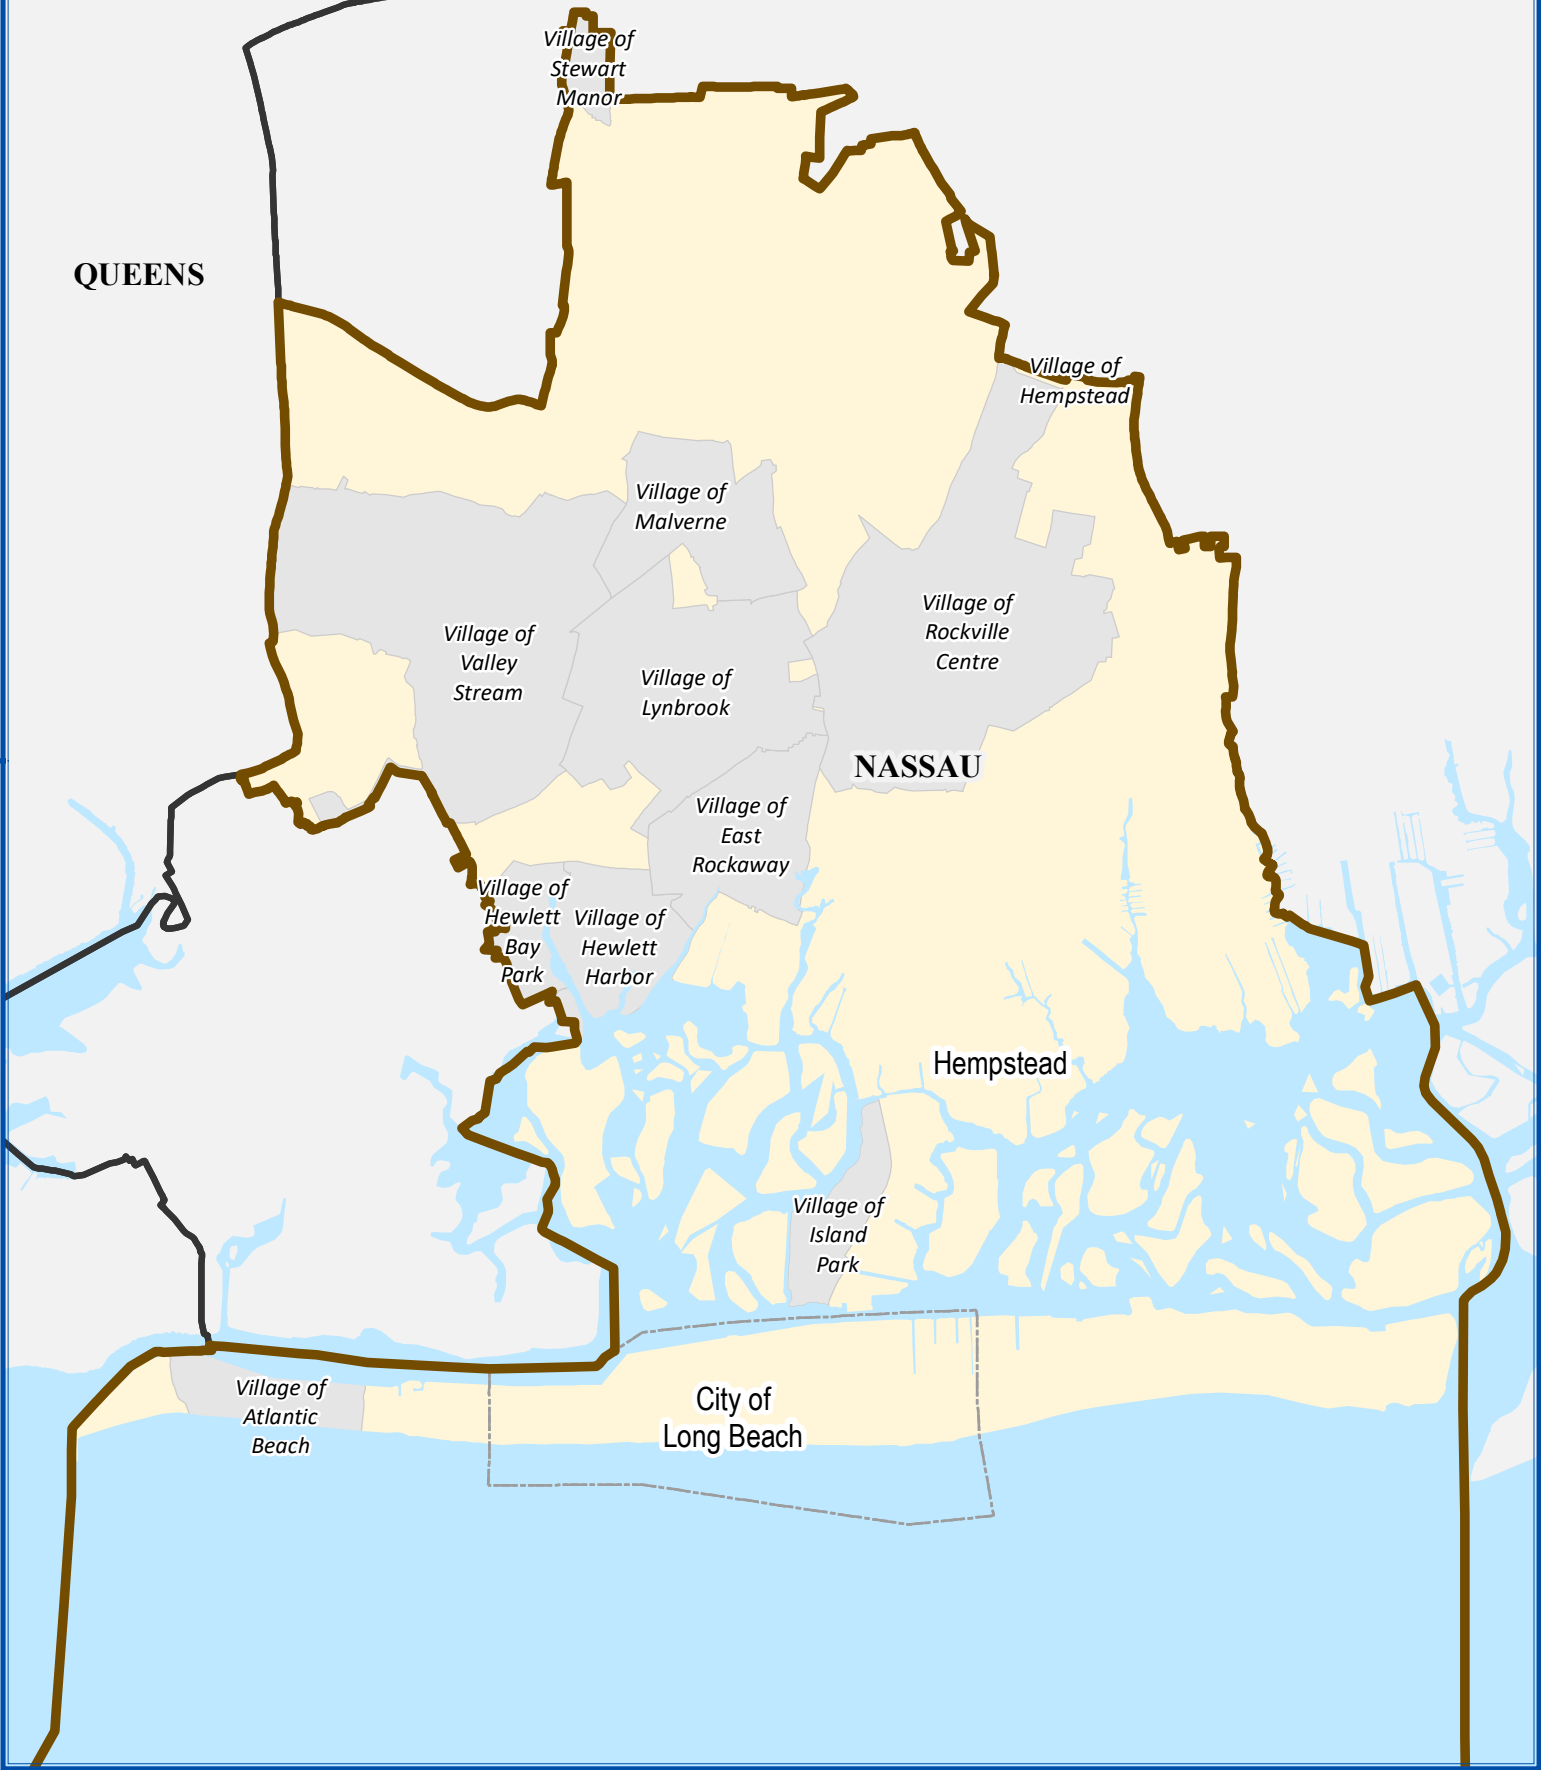

Senate District 9

Senate District 9

Total population : 319,695
 Deviation : -842
 Deviation Percentage : -0.26

	NH White	NH Black	Hispanic	NH Asian	NH AmInd	NH Hwn	NH Multi	NH Other
Total	181,362	43,270	56,298	25,025	506	78	9,256	3,900
% of Total	56.73	13.53	17.61	7.83	0.16	0.02	2.90	1.22
Total 18+	152,119	33,621	41,196	19,533	360	53	6,048	2,761
% of 18+	59.49	13.15	16.11	7.64	0.14	0.02	2.37	1.08
Department of Justice								
	NH White	NH Black	Hispanic	NH Asian	NH AmInd	NH Hwn	NH Multi	NH Other
Total	181,362	44,925	56,298	26,696	1,106	120	3,590	5,598
% of Total	56.73	14.05	17.61	8.35	0.35	0.04	1.12	1.75
Total 18+	152,119	34,514	41,196	20,371	820	84	2,644	3,943
% of 18+	59.49	13.50	16.11	7.97	0.32	0.03	1.03	1.54