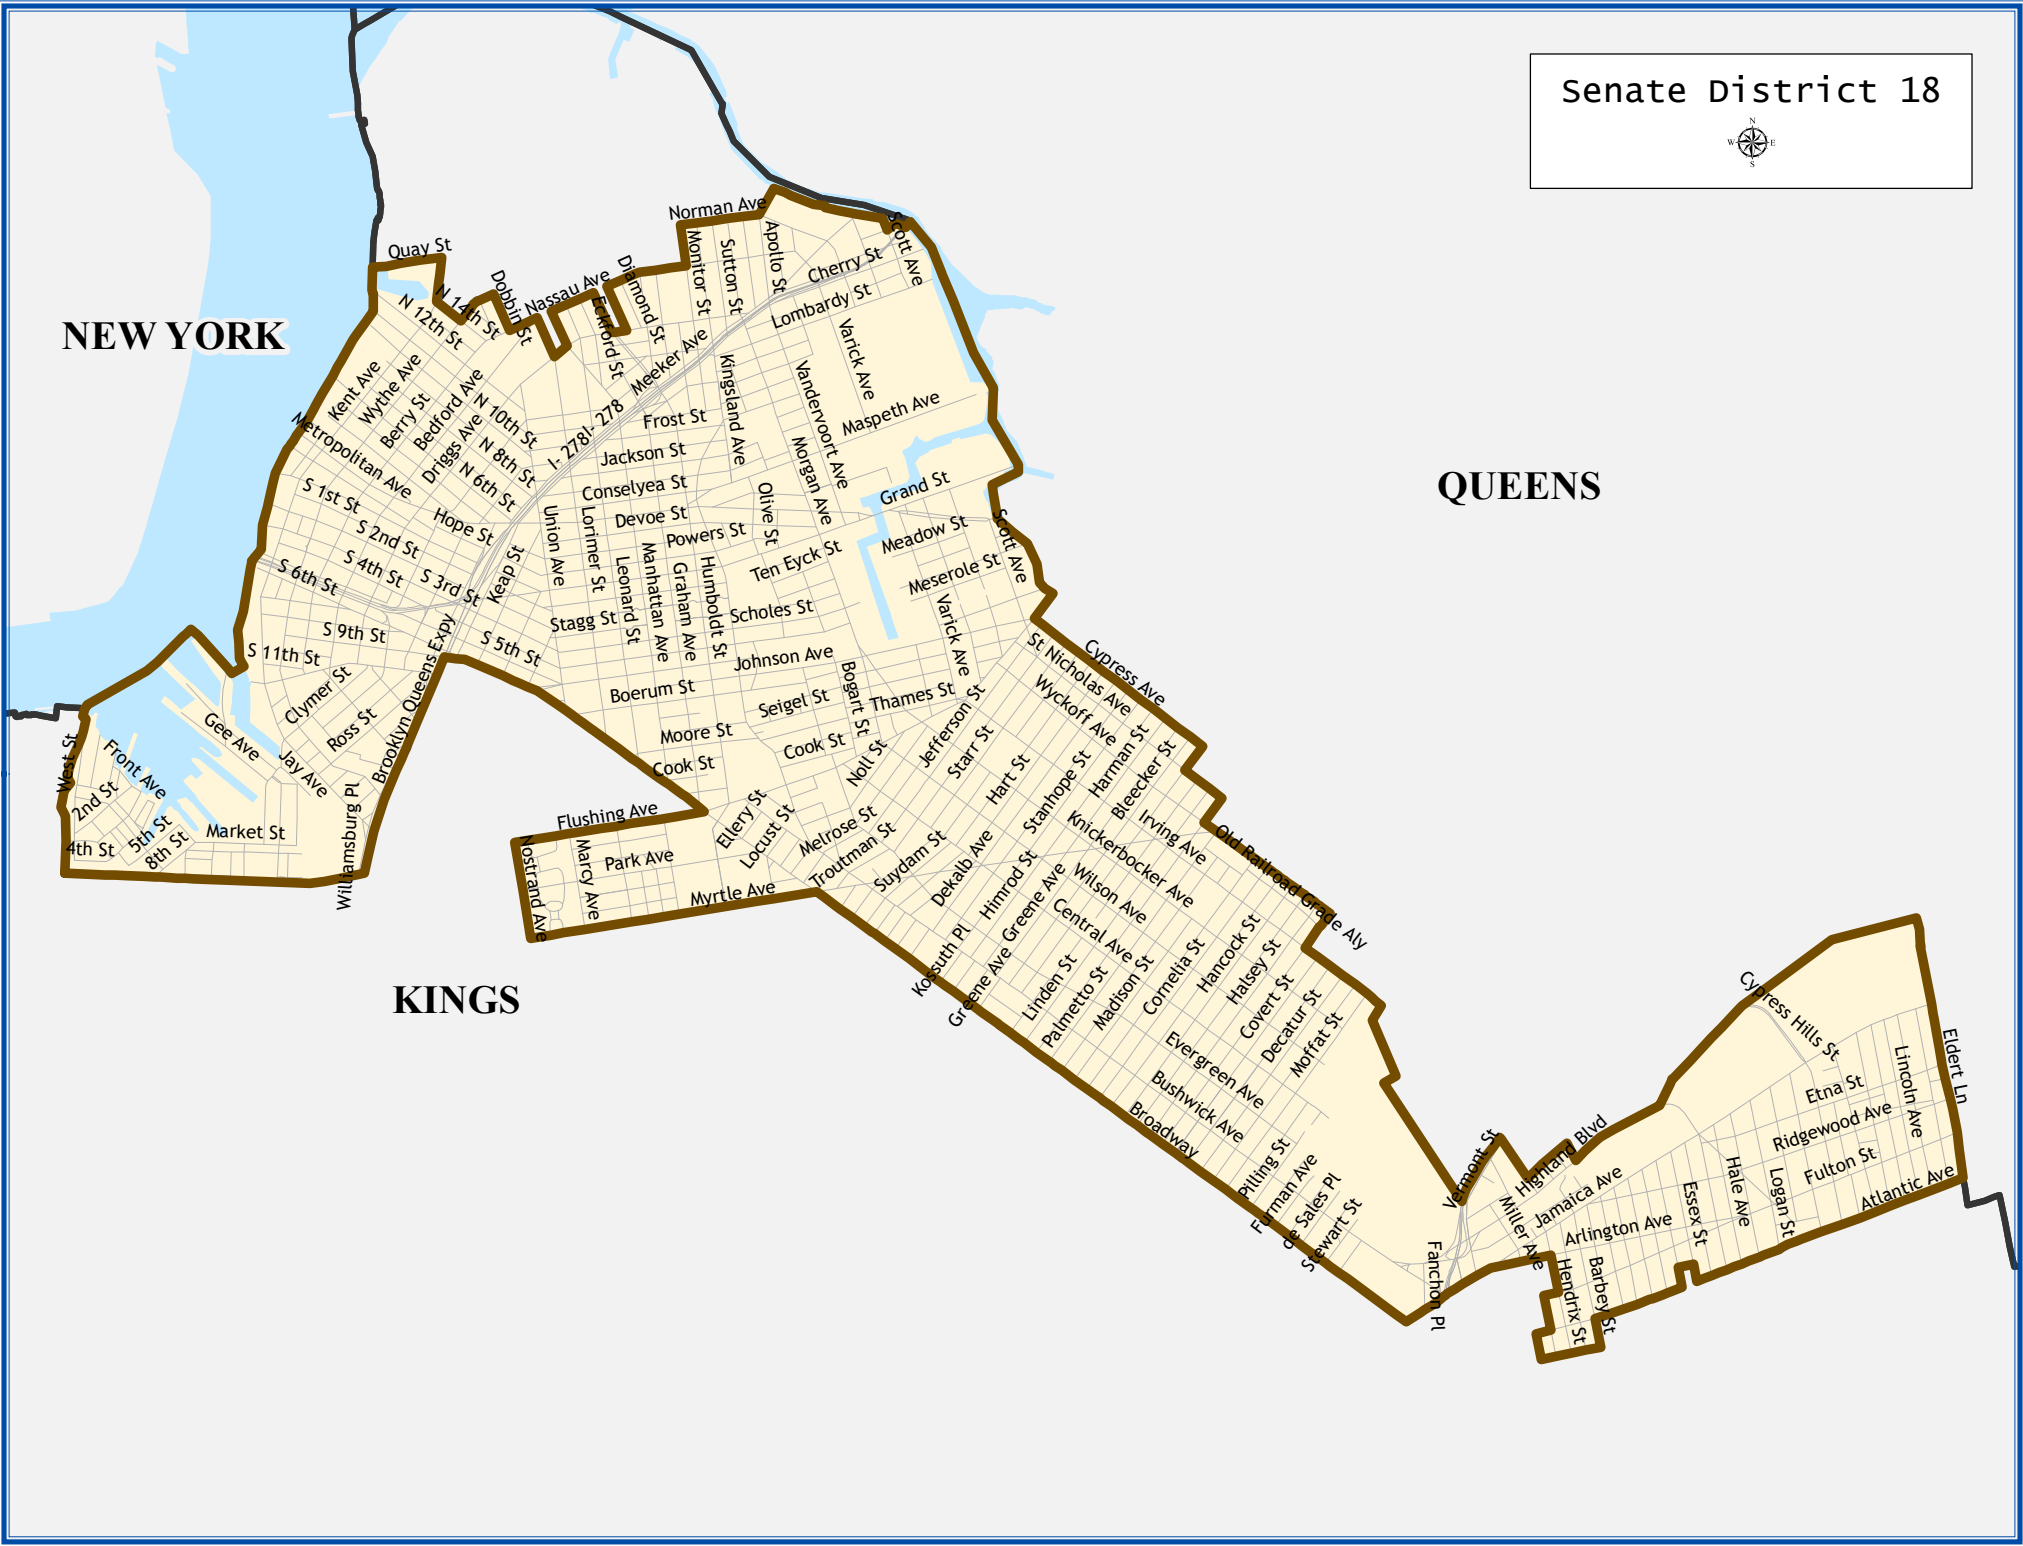

Senate District 18

NEW YORK

QUEENS

KINGS

Senate District 18

Total population : 319,697
 Deviation : -840
 Deviation Percentage : -0.26

	NH White	NH Black	Hispanic	NH Asian	NH AmInd	NH Hwn	NH Multi	NH Other
Total	106,225	39,627	136,205	21,773	592	154	11,036	4,085
% of Total	33.23	12.40	42.60	6.81	0.19	0.05	3.45	1.28
Total 18+	90,500	32,237	106,620	19,620	484	137	8,850	3,023
% of 18+	34.61	12.33	40.78	7.50	0.19	0.05	3.38	1.16
Department of Justice								
	NH White	NH Black	Hispanic	NH Asian	NH AmInd	NH Hwn	NH Multi	NH Other
Total	106,225	41,405	136,205	25,018	1,227	265	3,639	5,713
% of Total	33.23	12.95	42.60	7.83	0.38	0.08	1.14	1.79
Total 18+	90,500	33,682	106,620	22,059	1,080	229	2,950	4,351
% of 18+	34.61	12.88	40.78	8.44	0.41	0.09	1.13	1.66