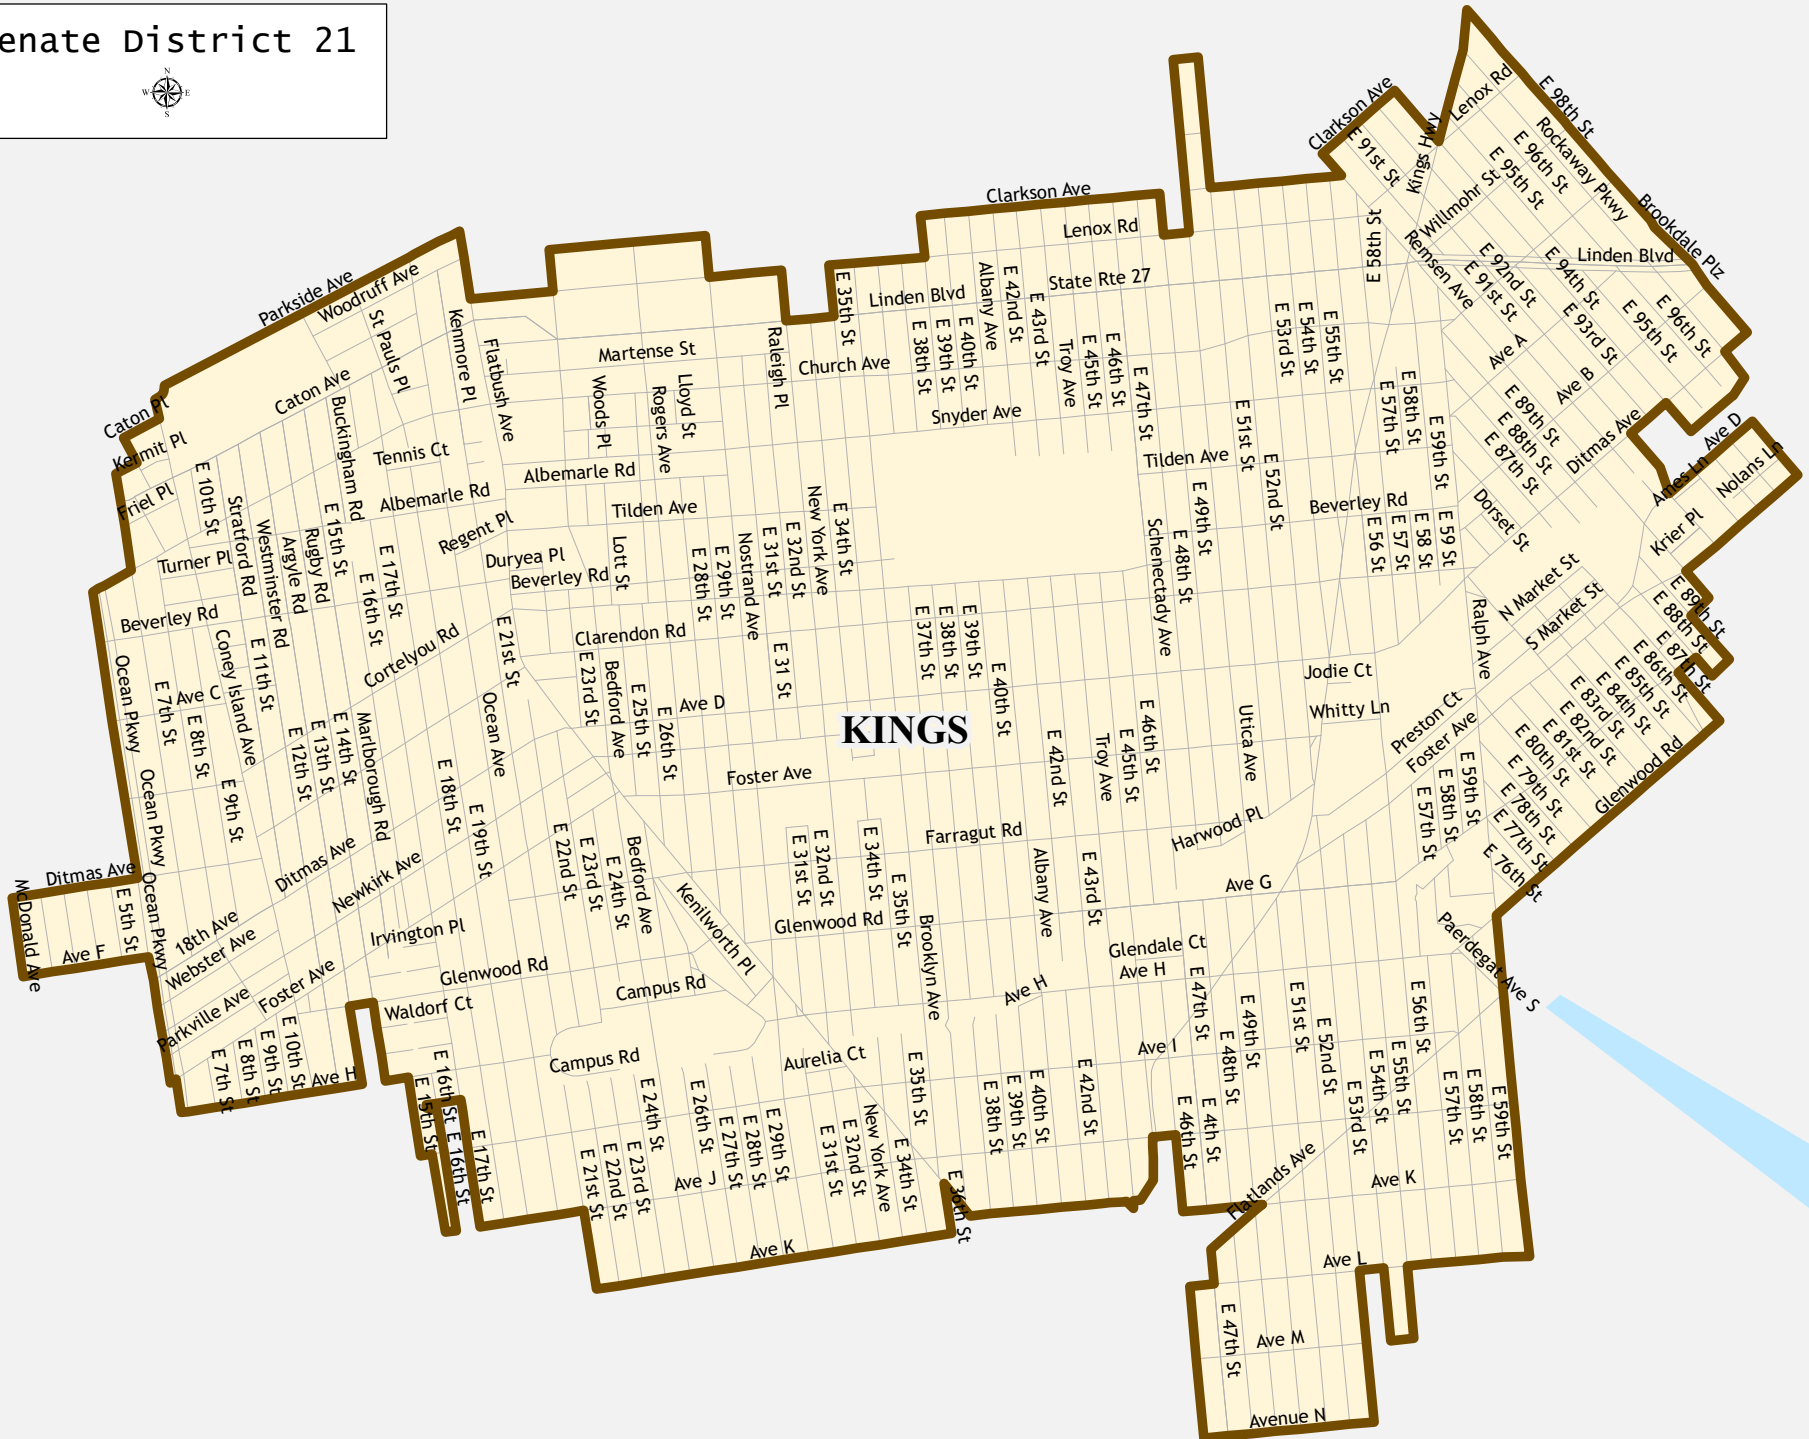

Senate District 21

Senate District 21

Total population : 319,697
 Deviation : -840
 Deviation Percentage : -0.26

	NH White	NH Black	Hispanic	NH Asian	NH AmInd	NH Hwn	NH Multi	NH Other
Total	41,977	195,663	37,870	20,922	569	78	18,837	3,781
% of Total	13.13	61.20	11.85	6.54	0.18	0.02	5.89	1.18
Total 18+	33,986	158,957	28,807	15,923	446	63	15,444	2,769
% of 18+	13.26	62.00	11.24	6.21	0.17	0.02	6.02	1.08
Department of Justice								
	NH White	NH Black	Hispanic	NH Asian	NH AmInd	NH Hwn	NH Multi	NH Other
Total	41,977	198,284	37,870	23,206	792	115	12,917	4,536
% of Total	13.13	62.02	11.85	7.26	0.25	0.04	4.04	1.42
Total 18+	33,986	160,910	28,807	17,335	632	91	11,321	3,313
% of 18+	13.26	62.76	11.24	6.76	0.25	0.04	4.42	1.29