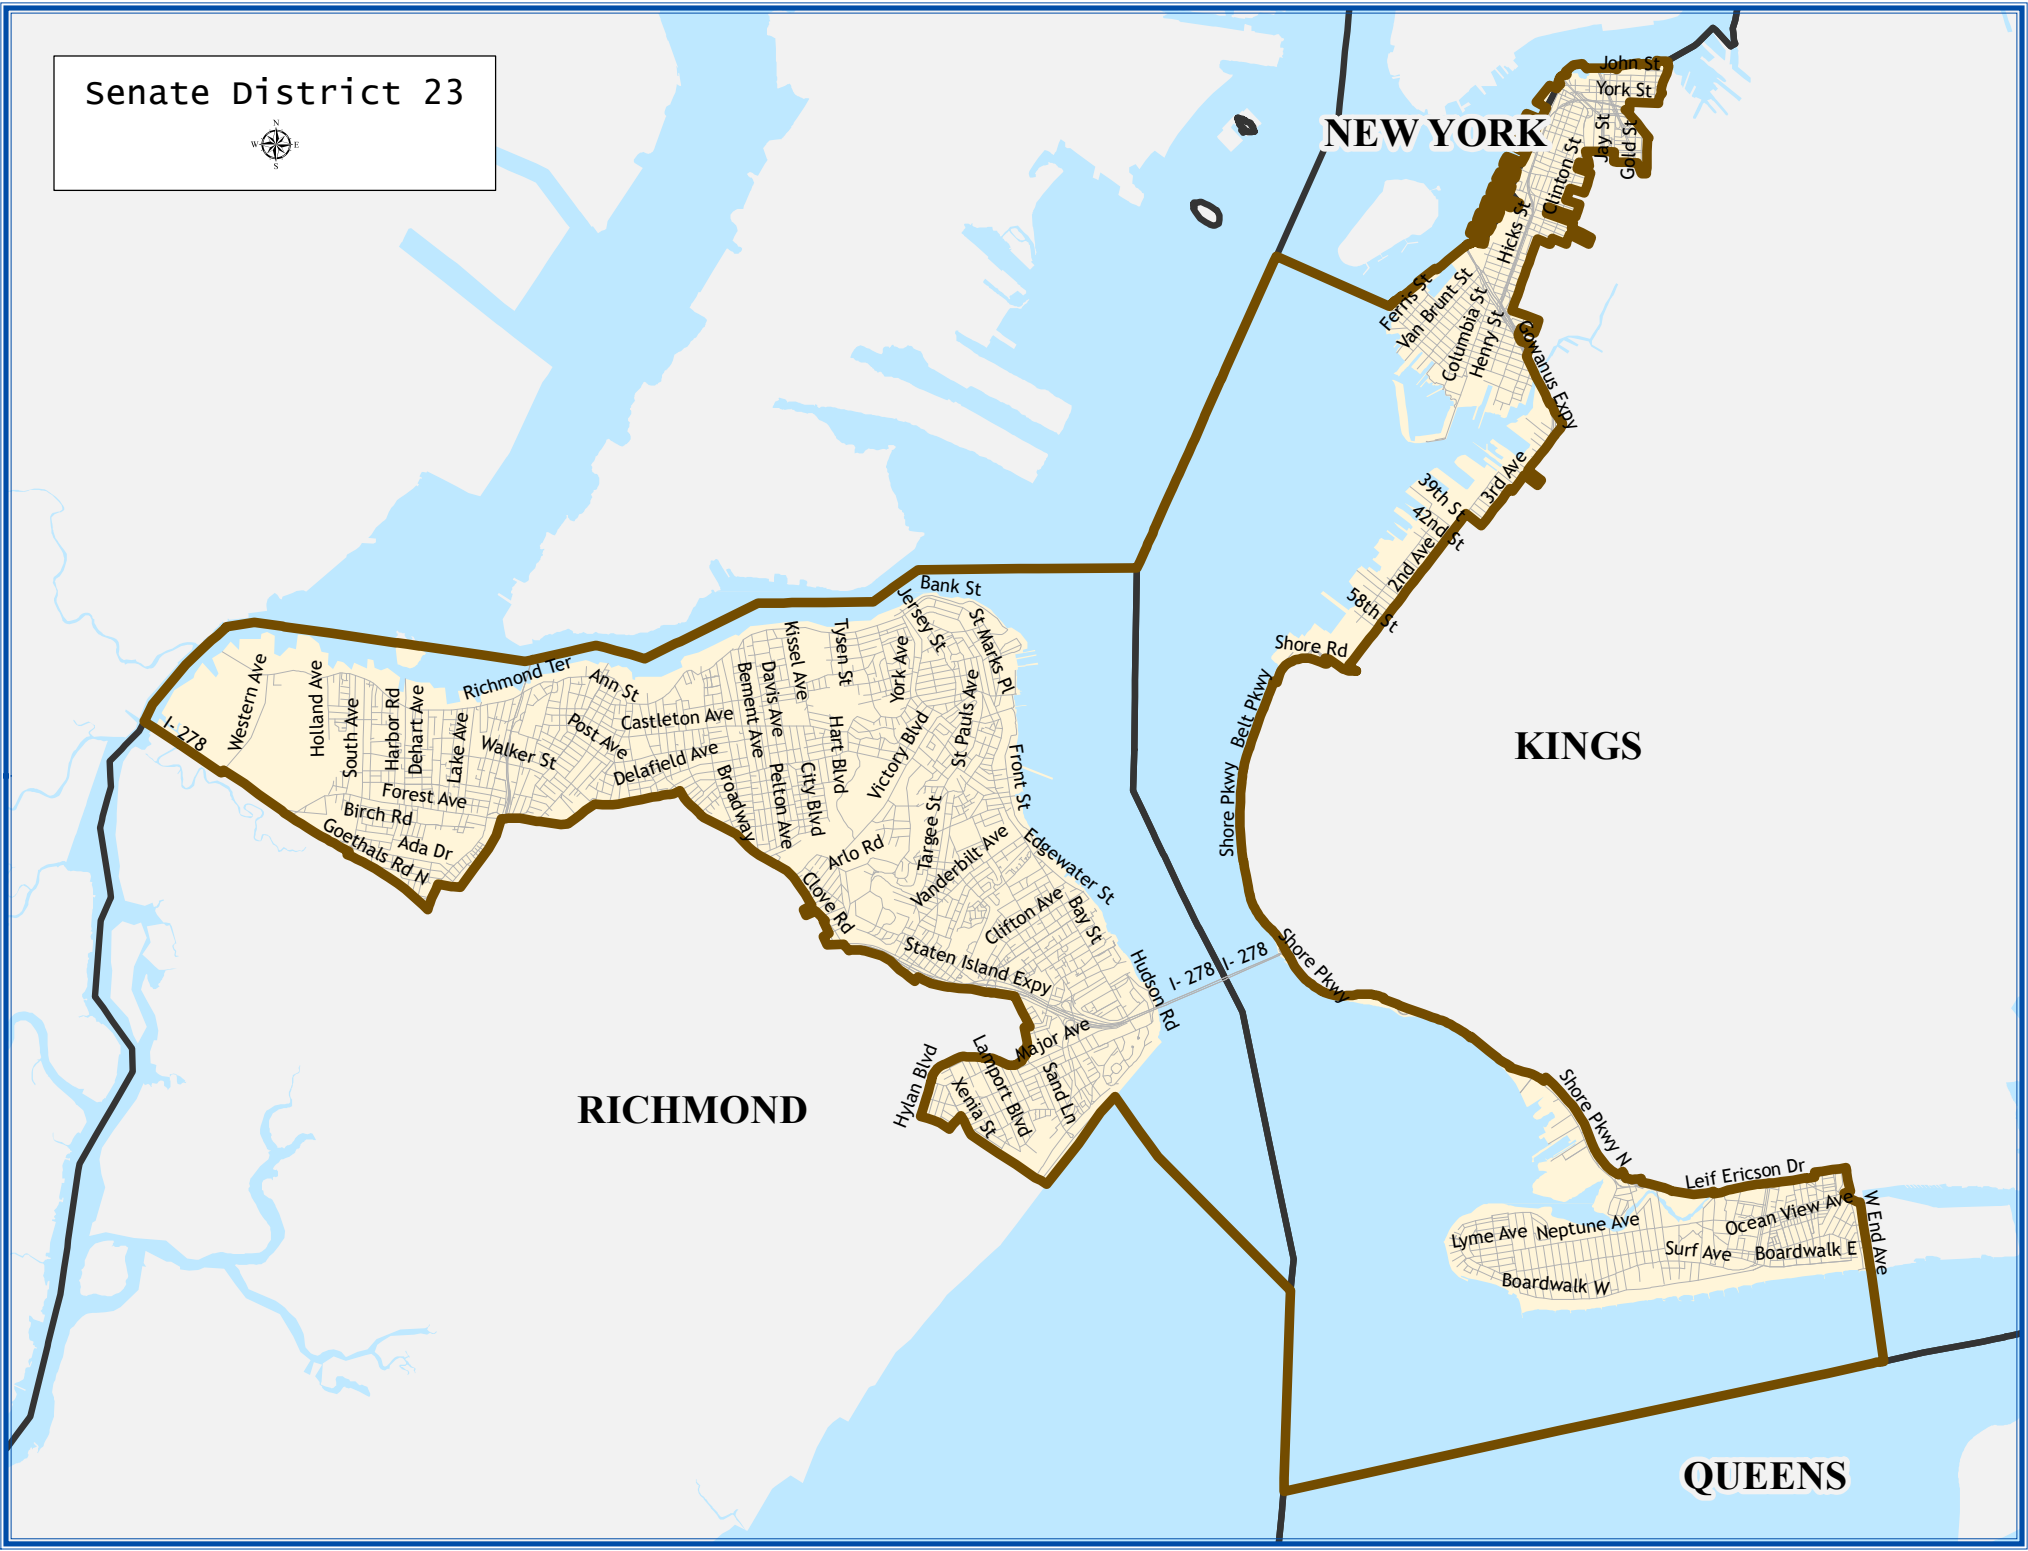

Senate District 23

Senate District 23

Total population : 319,697
 Deviation : -840
 Deviation Percentage : -0.26

	NH White	NH Black	Hispanic	NH Asian	NH AmInd	NH Hwn	NH Multi	NH Other
Total	133,328	56,566	79,557	36,272	514	108	10,815	2,537
% of Total	41.70	17.69	24.89	11.35	0.16	0.03	3.38	0.79
Total 18+	114,198	42,576	56,257	29,290	393	84	7,461	1,855
% of 18+	45.30	16.89	22.31	11.62	0.16	0.03	2.96	0.74
Department of Justice								
	NH White	NH Black	Hispanic	NH Asian	NH AmInd	NH Hwn	NH Multi	NH Other
Total	133,328	58,907	79,557	39,995	958	172	2,969	3,811
% of Total	41.70	18.43	24.89	12.51	0.30	0.05	0.93	1.19
Total 18+	114,198	44,019	56,257	31,609	738	142	2,319	2,832
% of 18+	45.30	17.46	22.31	12.54	0.29	0.06	0.92	1.12