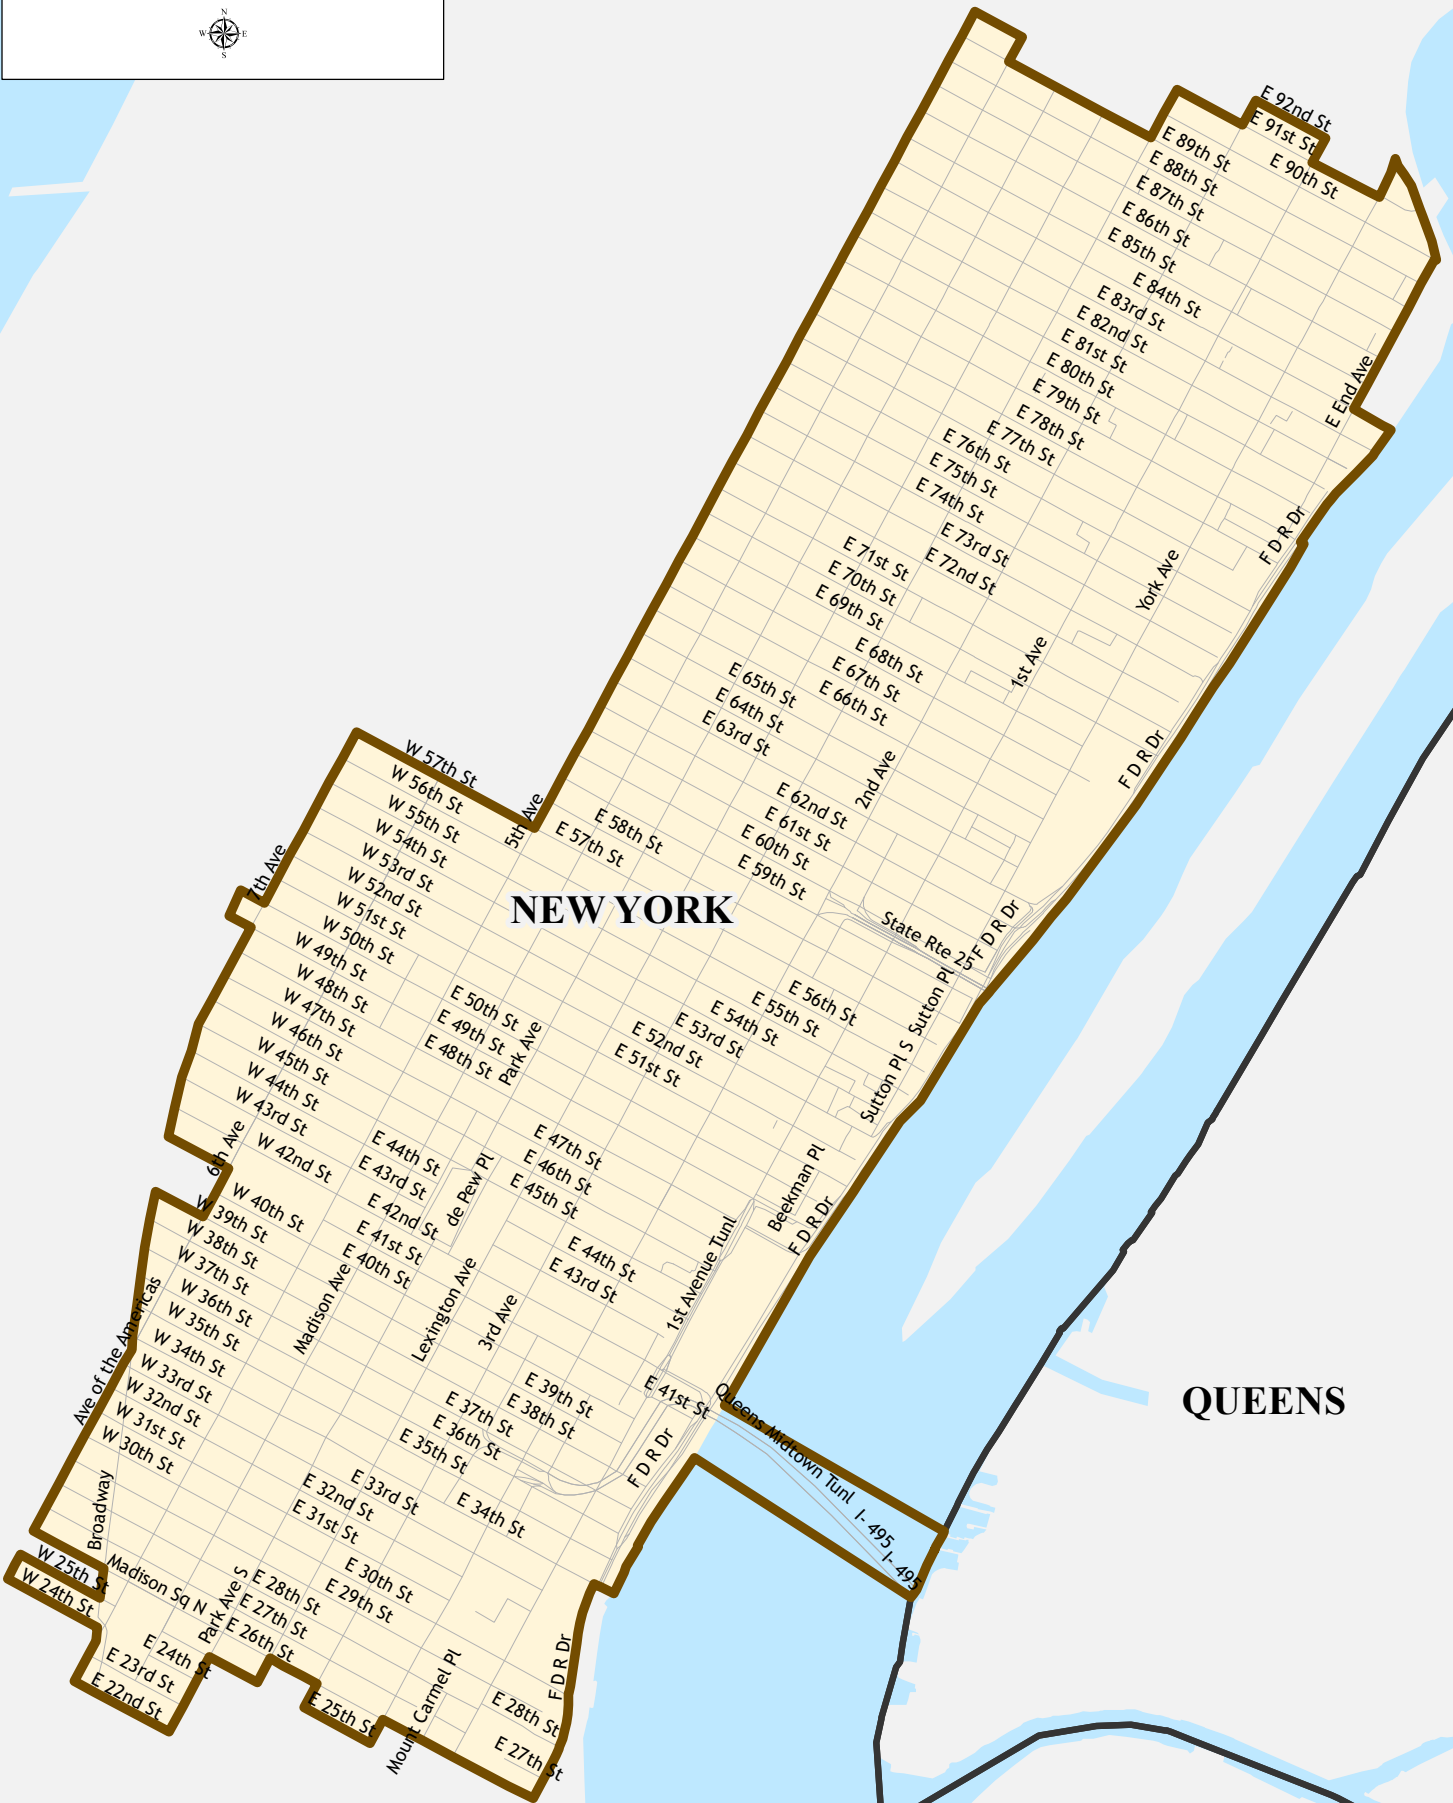

# Senate District 28

**NEW YORK**

**QUEENS**

**KINGS**

## Senate District 28

Total population : 319,696  
 Deviation : -841  
 Deviation Percentage : -0.26

	NH White	NH Black	Hispanic	NH Asian	NH AmInd	NH Hwn	NH Multi	NH Other
Total	228,643	8,918	24,690	43,706	160	154	11,390	2,035
% of Total	71.52	2.79	7.72	13.67	0.05	0.05	3.56	0.64
Total 18+	203,765	8,021	21,152	38,700	138	129	7,894	1,643
% of 18+	72.40	2.85	7.52	13.75	0.05	0.05	2.80	0.58
Department of Justice								
	NH White	NH Black	Hispanic	NH Asian	NH AmInd	NH Hwn	NH Multi	NH Other
Total	228,643	10,378	24,690	48,710	700	203	1,337	5,035
% of Total	71.52	3.25	7.72	15.24	0.22	0.06	0.42	1.57
Total 18+	203,765	9,135	21,152	41,451	612	173	1,041	4,113
% of 18+	72.40	3.25	7.52	14.73	0.22	0.06	0.37	1.46