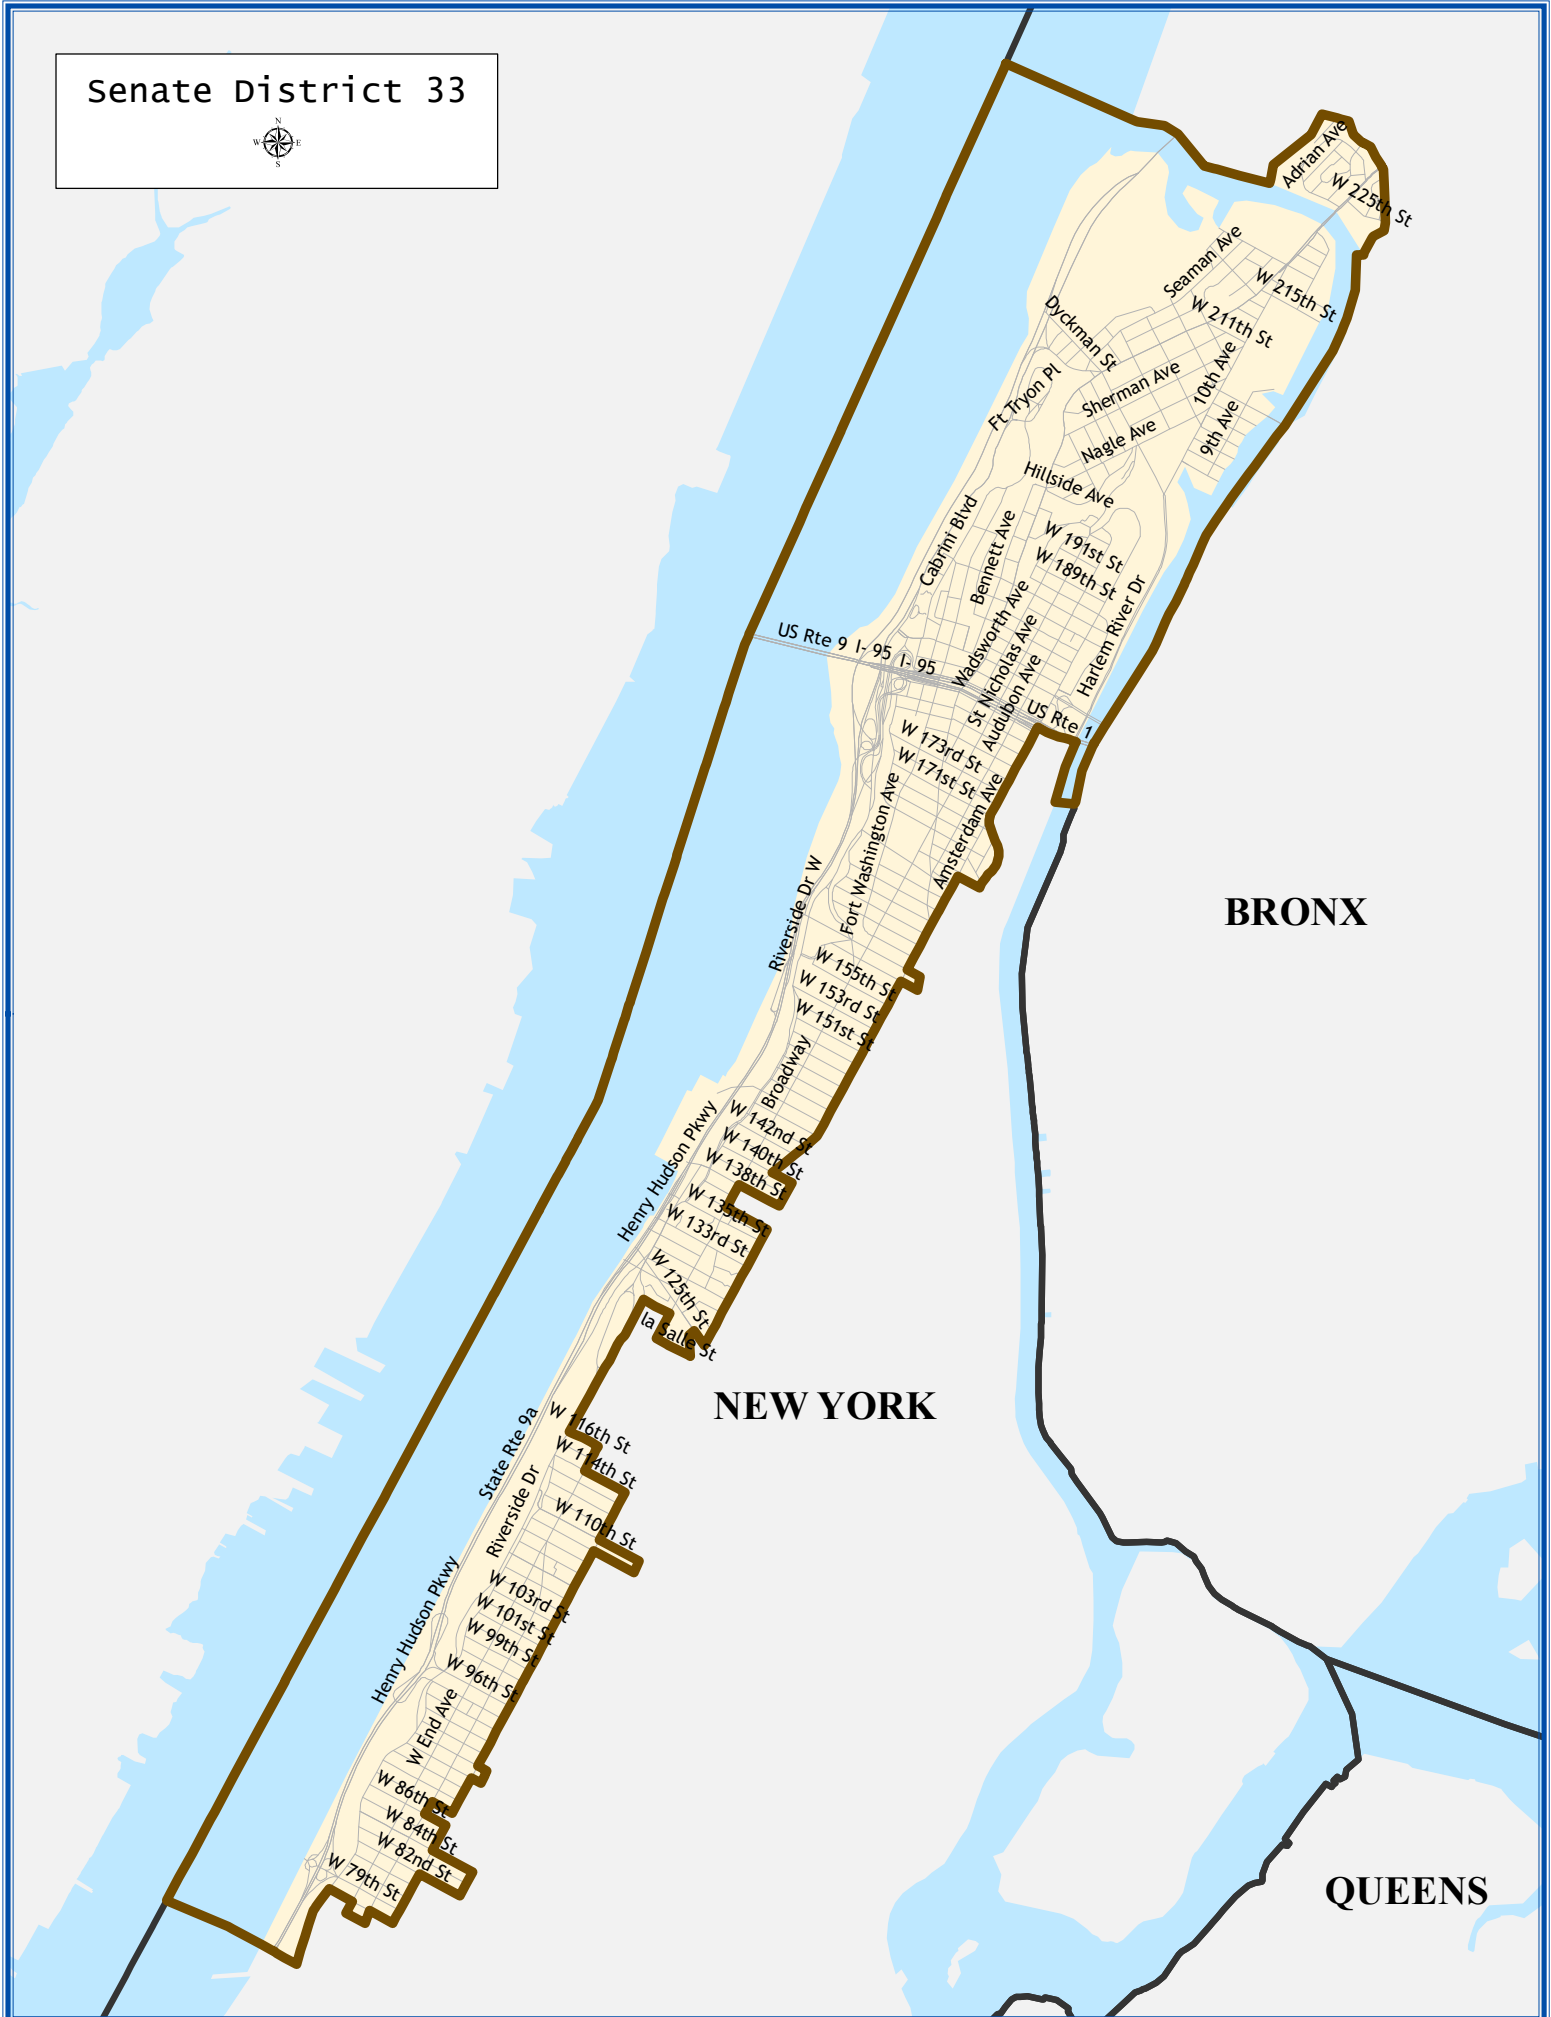

Senate District 33

BRONX

NEW YORK

QUEENS

Senate District 33

Total population : 319,696
 Deviation : -841
 Deviation Percentage : -0.26

	NH White	NH Black	Hispanic	NH Asian	NH AmInd	NH Hwn	NH Multi	NH Other
Total	101,475	28,903	160,186	16,593	323	78	9,340	2,798
% of Total	31.74	9.04	50.11	5.19	0.10	0.02	2.92	0.88
Total 18+	89,490	25,046	131,693	15,145	273	68	6,905	2,068
% of 18+	33.06	9.25	48.65	5.60	0.10	0.03	2.55	0.76
Department of Justice								
	NH White	NH Black	Hispanic	NH Asian	NH AmInd	NH Hwn	NH Multi	NH Other
Total	101,475	30,936	160,186	19,600	883	142	1,993	4,481
% of Total	31.74	9.68	50.11	6.13	0.28	0.04	0.62	1.40
Total 18+	89,490	26,576	131,693	16,935	787	118	1,618	3,471
% of 18+	33.06	9.82	48.65	6.26	0.29	0.04	0.60	1.28