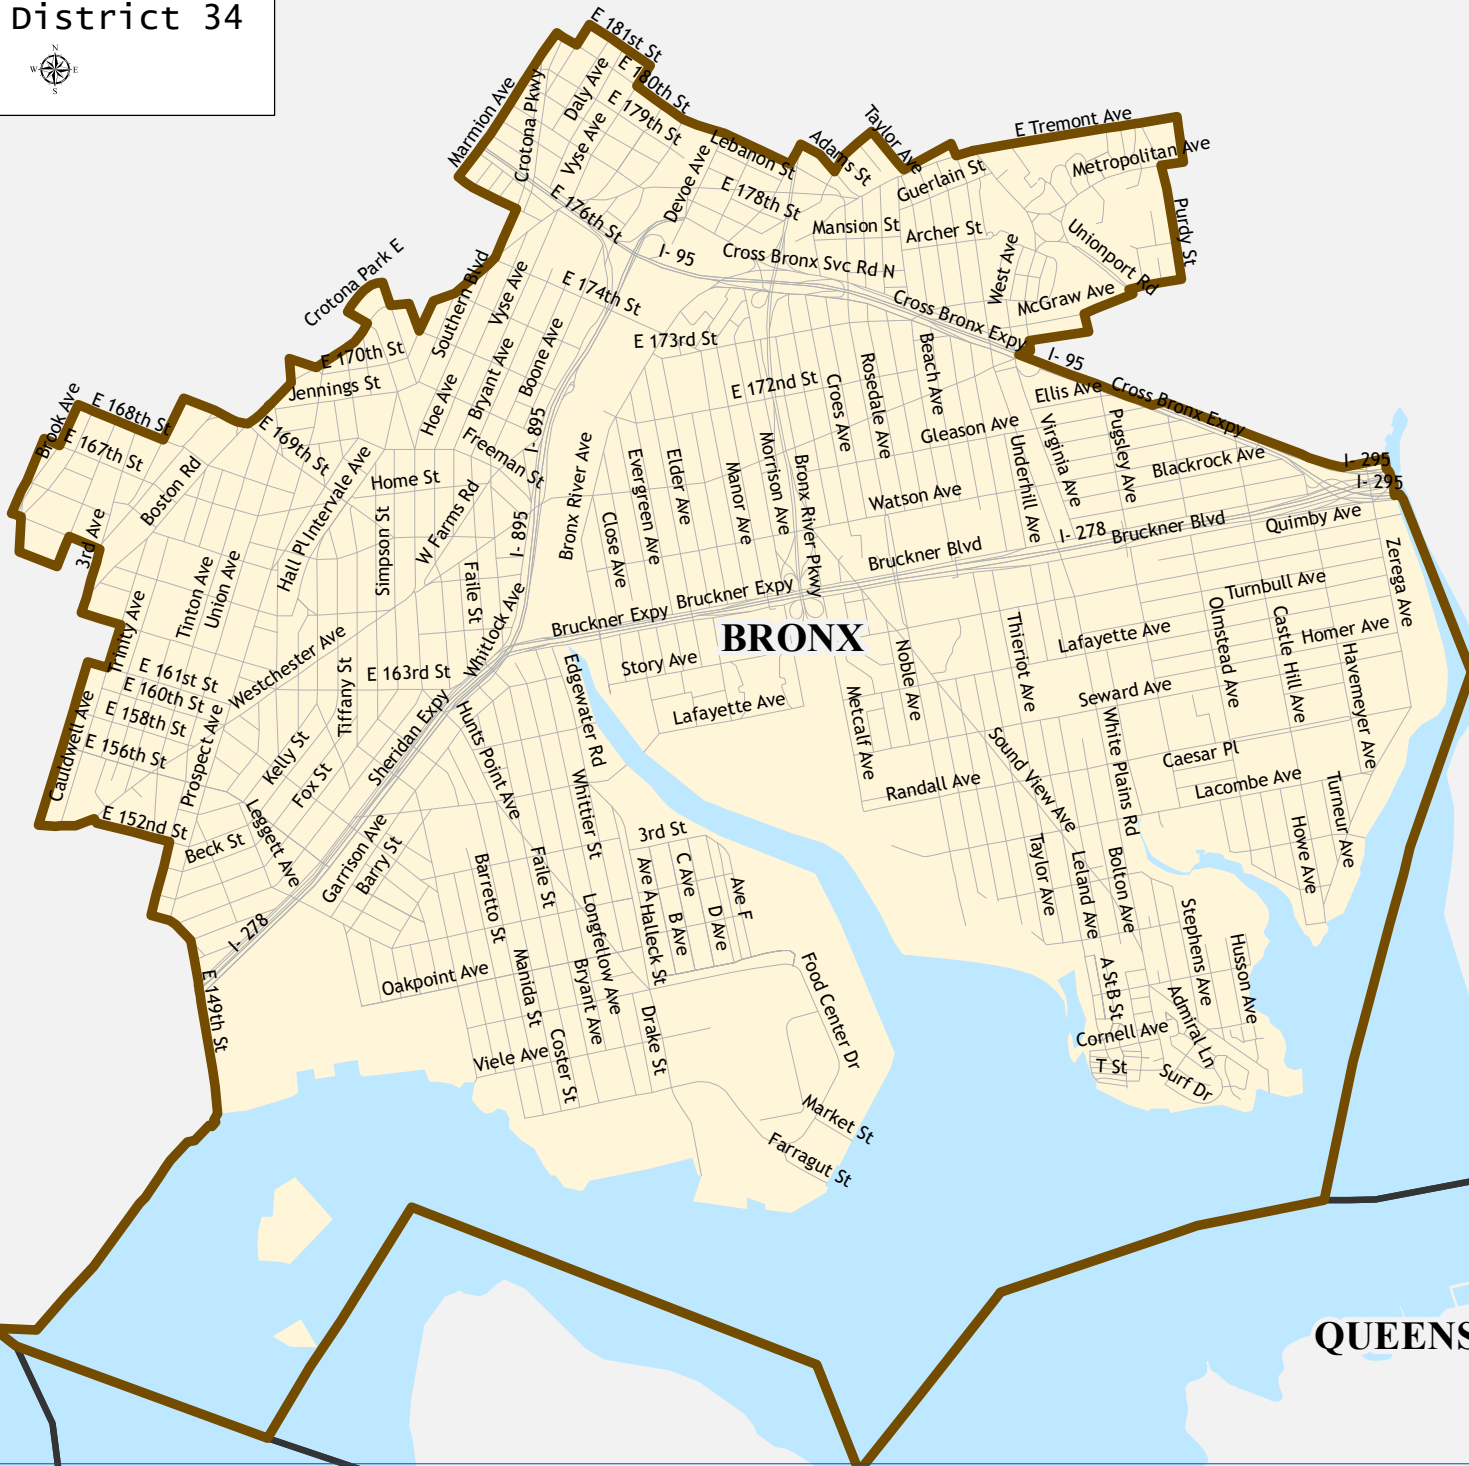

Senate District 34

Senate District 34

Total population : 319,697
 Deviation : -840
 Deviation Percentage : -0.26

	NH White	NH Black	Hispanic	NH Asian	NH AmInd	NH Hwn	NH Multi	NH Other
Total	6,809	90,819	191,716	19,587	815	93	5,810	4,048
% of Total	2.13	28.41	59.97	6.13	0.25	0.03	1.82	1.27
Total 18+	5,169	69,248	142,433	14,493	586	62	4,408	2,789
% of 18+	2.16	28.95	59.55	6.06	0.24	0.03	1.84	1.17
Department of Justice								
	NH White	NH Black	Hispanic	NH Asian	NH AmInd	NH Hwn	NH Multi	NH Other
Total	6,809	92,207	191,716	20,038	910	96	3,682	4,239
% of Total	2.13	28.84	59.97	6.27	0.28	0.03	1.15	1.33
Total 18+	5,169	70,256	142,433	14,768	669	64	2,918	2,911
% of 18+	2.16	29.37	59.55	6.17	0.28	0.03	1.22	1.22