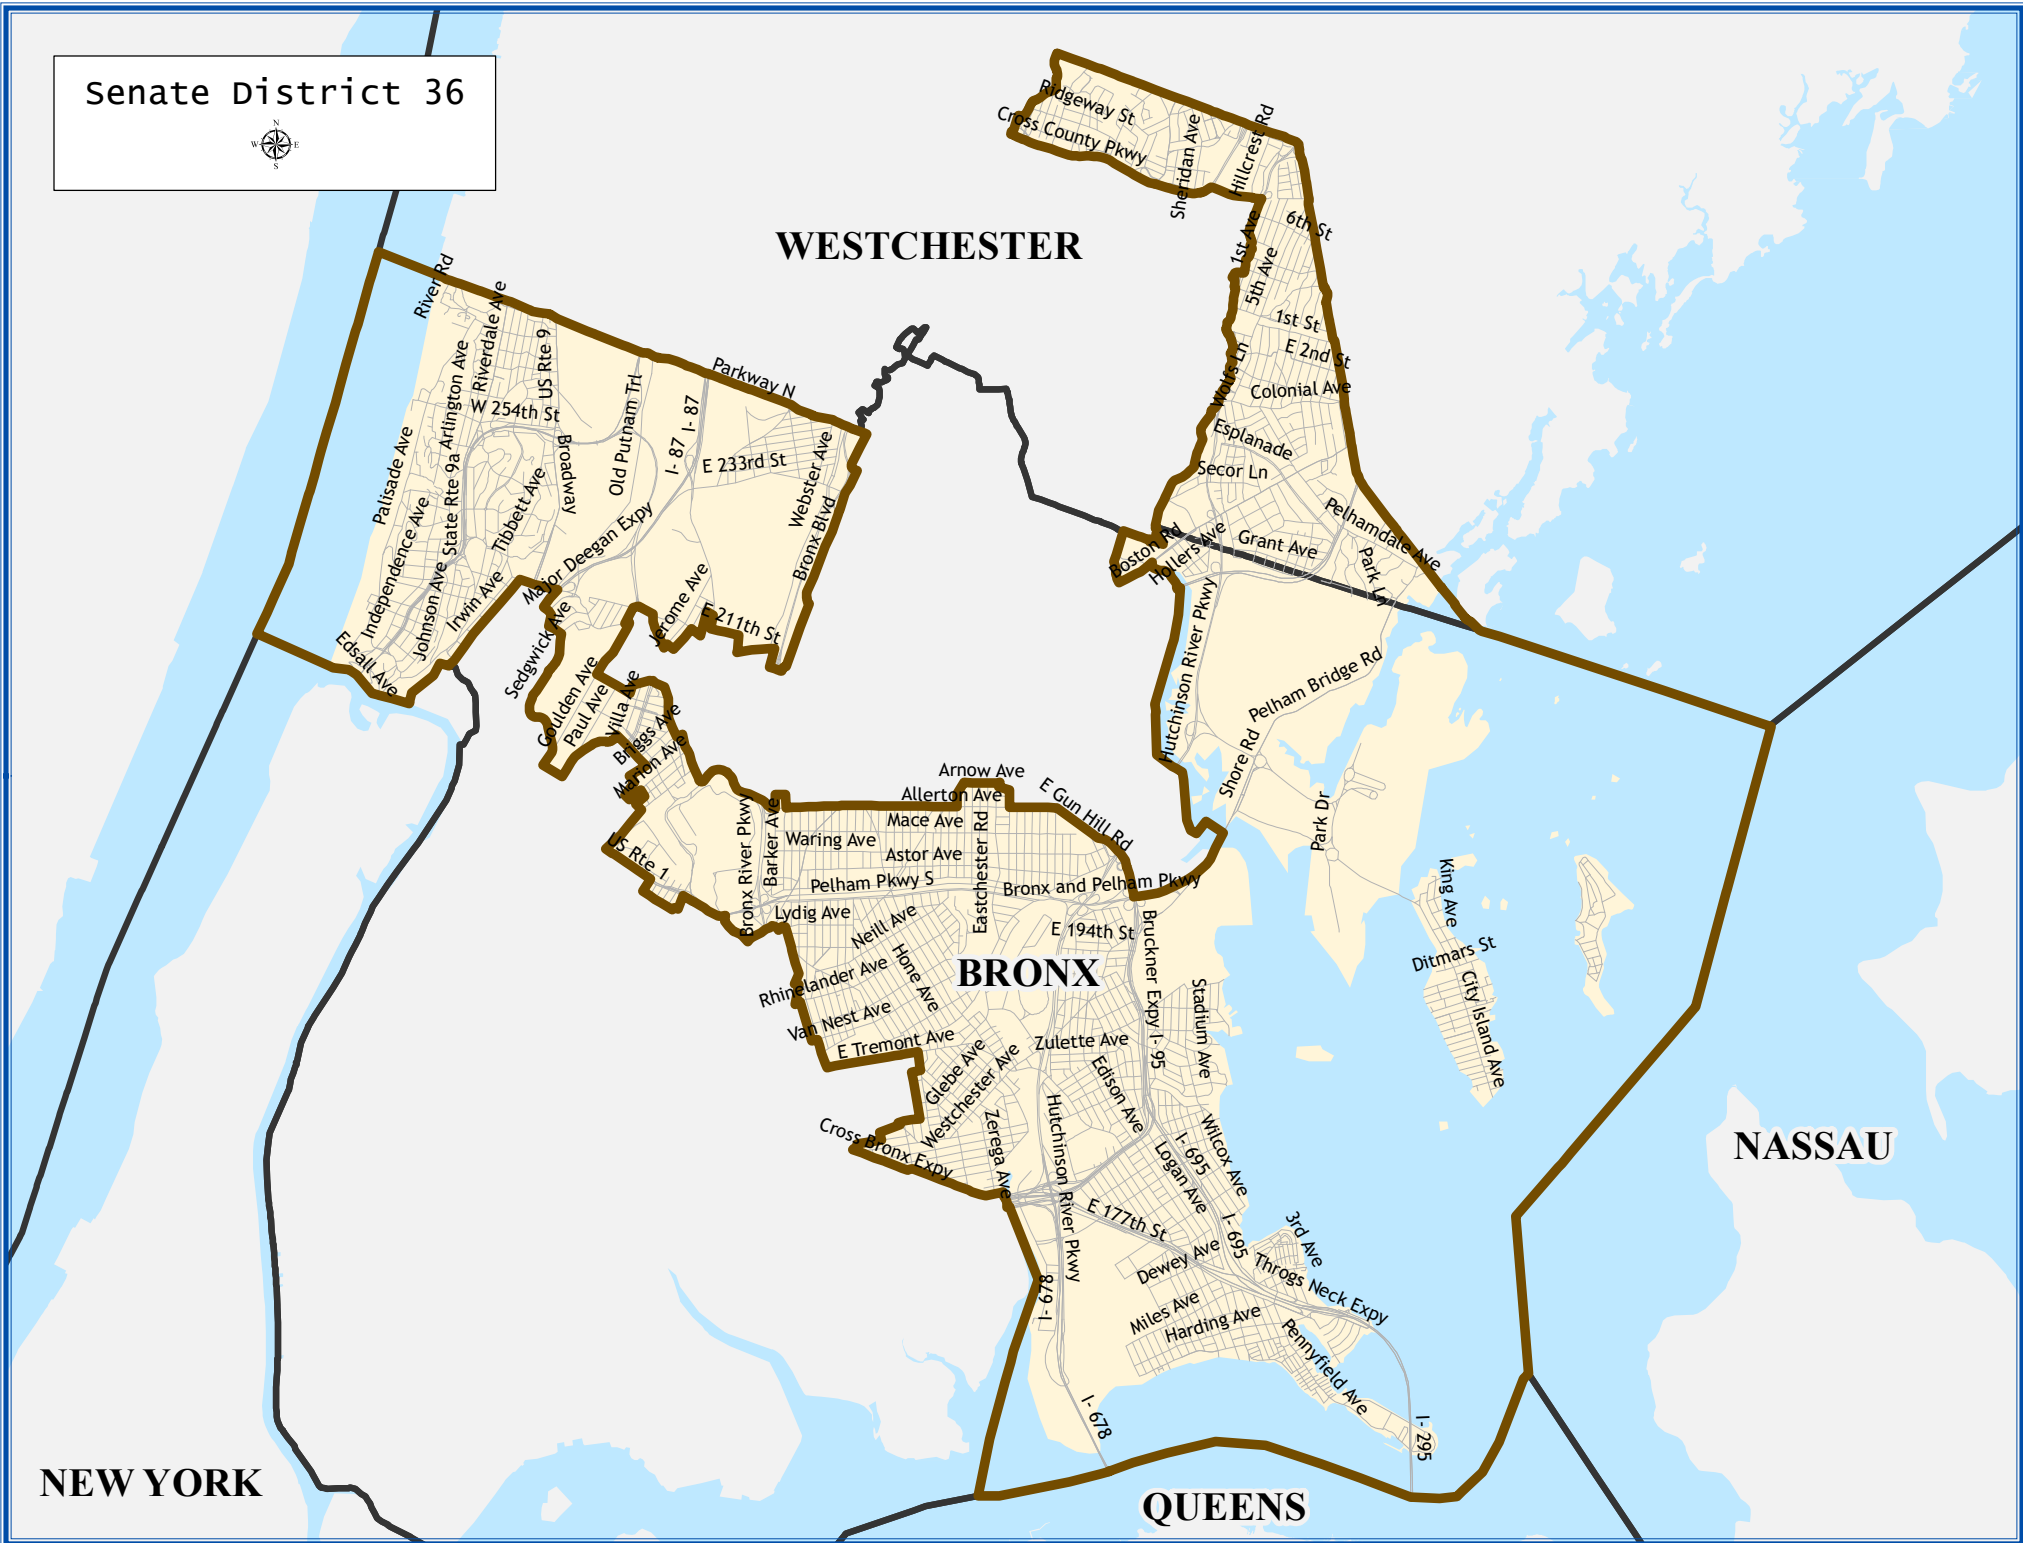

Senate District 36

WESTCHESTER

BRONX

NASSAU

NEW YORK

QUEENS

Senate District 36

Total population : 319,697
 Deviation : -840
 Deviation Percentage : -0.26