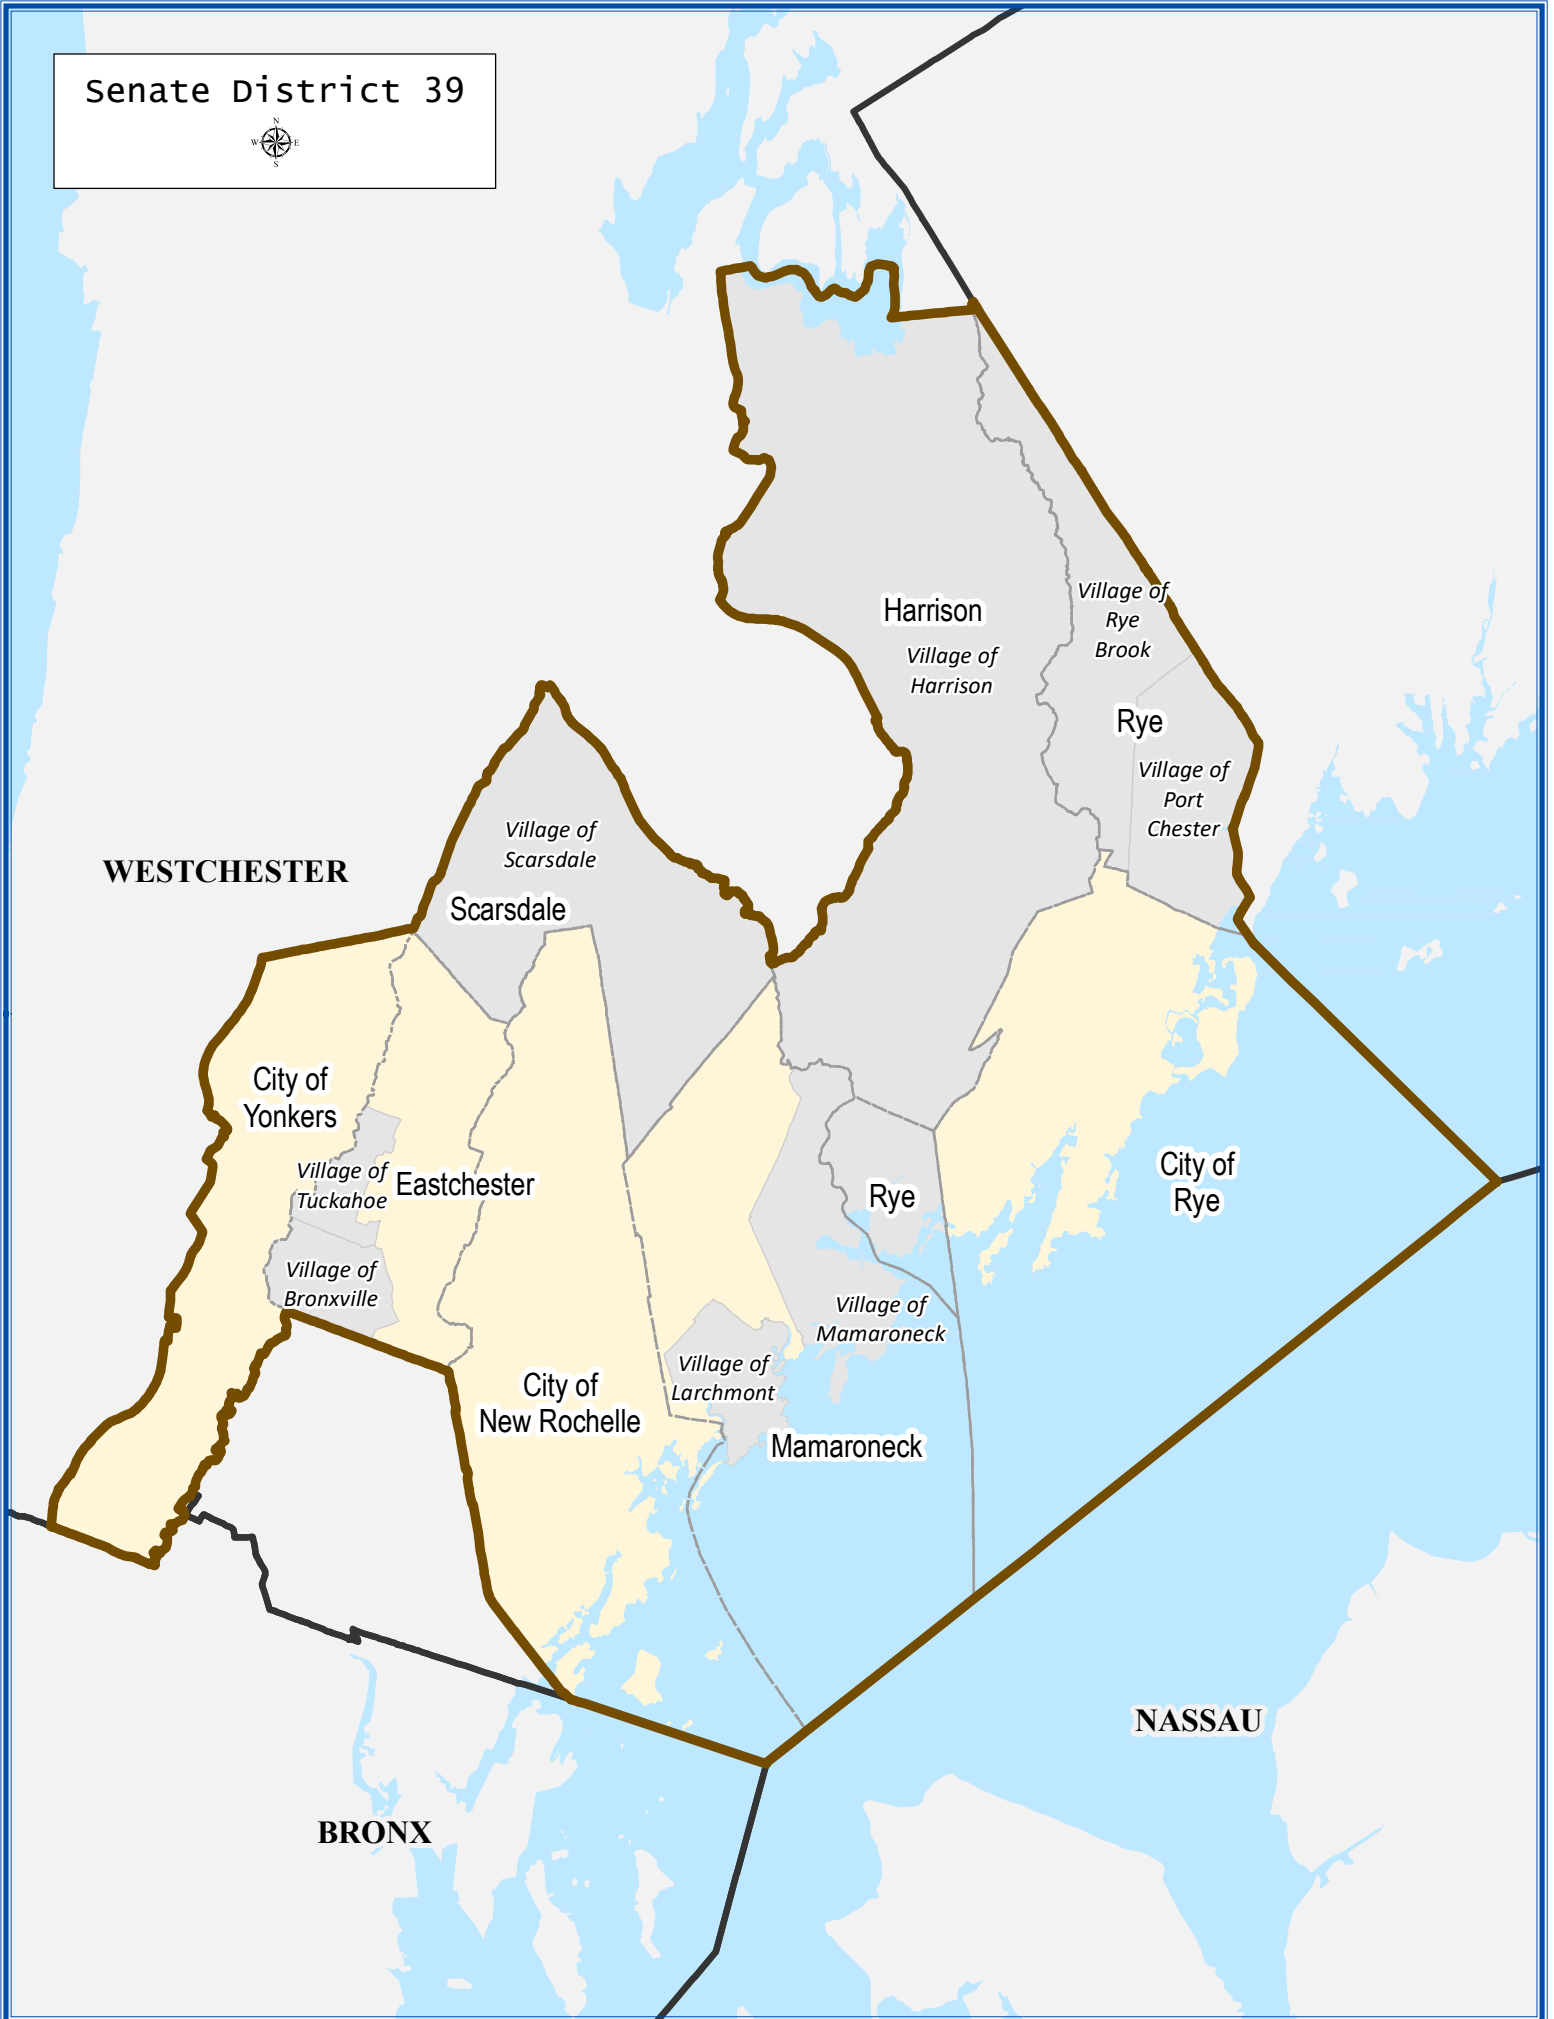

Senate District 39

Senate District 39

Total population : 321,719
 Deviation : 1,182
 Deviation Percentage : 0.37

	NH White	NH Black	Hispanic	NH Asian	NH AmInd	NH Hwn	NH Multi	NH Other
Total	178,621	25,162	80,727	24,257	235	46	9,970	2,701
% of Total	55.52	7.82	25.09	7.54	0.07	0.01	3.10	0.84
Total 18+	143,483	20,541	58,991	18,202	153	38	5,783	1,868
% of 18+	57.61	8.25	23.69	7.31	0.06	0.02	2.32	0.75
Department of Justice								
	NH White	NH Black	Hispanic	NH Asian	NH AmInd	NH Hwn	NH Multi	NH Other
Total	178,621	26,839	80,727	27,411	675	102	1,741	5,603
% of Total	55.52	8.34	25.09	8.52	0.21	0.03	0.54	1.74
Total 18+	143,483	21,548	58,991	19,248	490	78	1,279	3,942
% of 18+	57.61	8.65	23.69	7.73	0.20	0.03	0.51	1.58