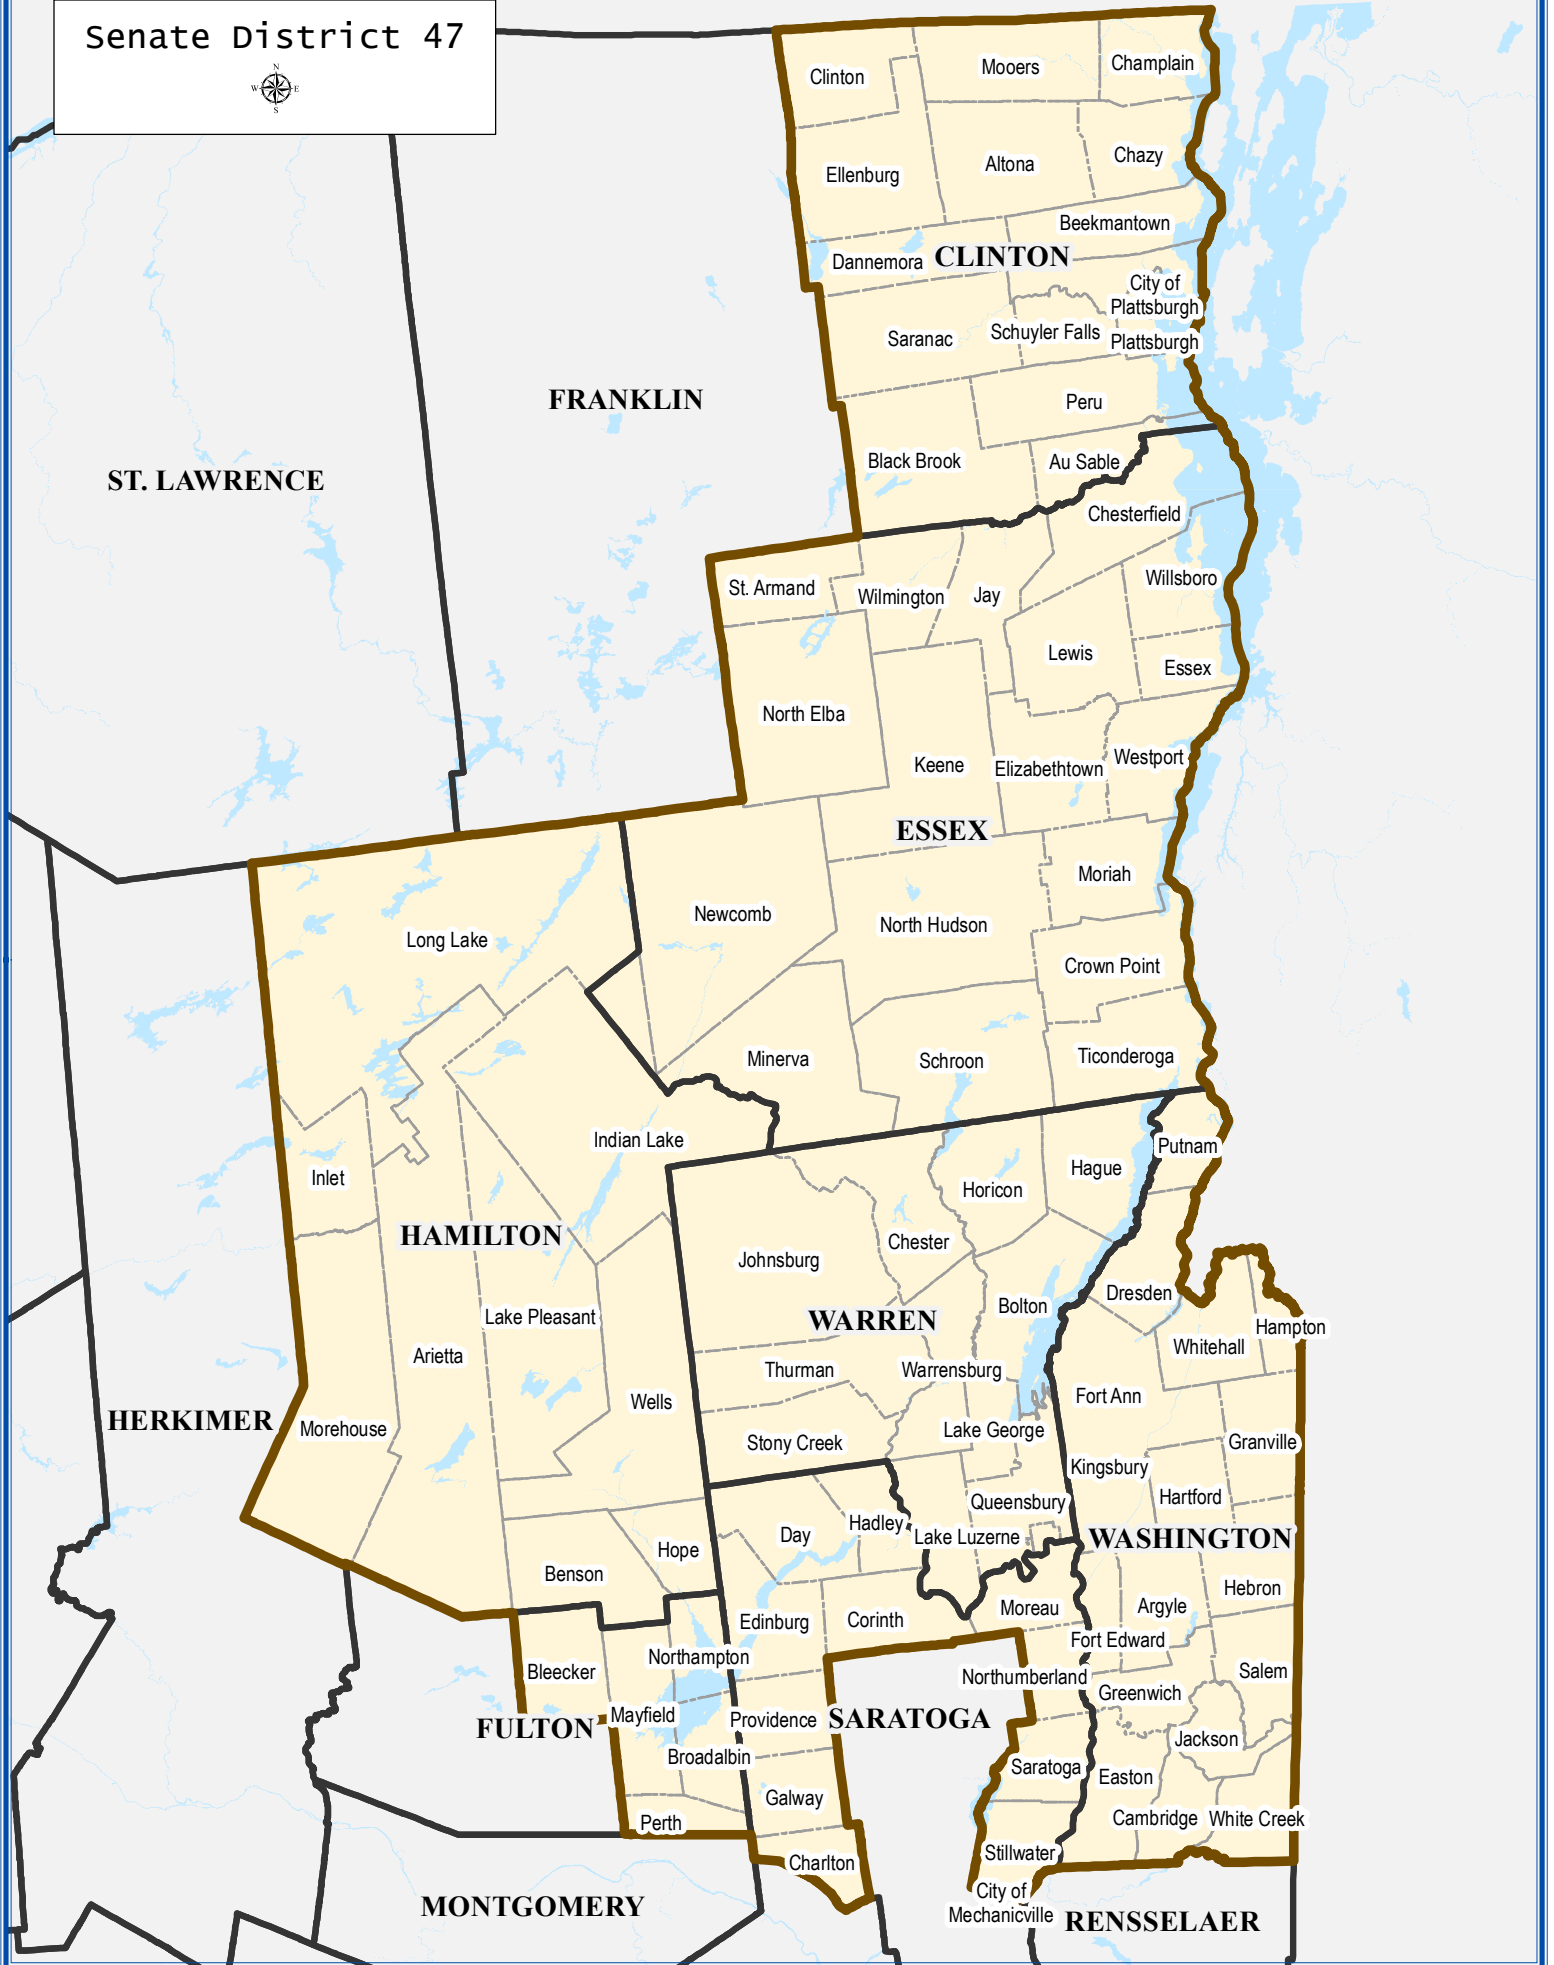

Senate District 47

## Senate District 47

Total population : 320,800  
 Deviation : 263  
 Deviation Percentage : 0.08

	NH White	NH Black	Hispanic	NH Asian	NH AmInd	NH Hwn	NH Multi	NH Other
Total	290,196	3,751	8,247	2,642	669	68	14,364	863
% of Total	90.46	1.17	2.57	0.82	0.21	0.02	4.48	0.27
Total 18+	237,723	3,103	5,646	2,167	558	52	9,974	613
% of 18+	91.49	1.19	2.17	0.83	0.21	0.02	3.84	0.24
Department of Justice								
	NH White	NH Black	Hispanic	NH Asian	NH AmInd	NH Hwn	NH Multi	NH Other
Total	290,196	5,715	8,247	3,641	6,913	136	748	5,204
% of Total	90.46	1.78	2.57	1.13	2.15	0.04	0.23	1.62
Total 18+	237,723	3,847	5,646	2,672	5,437	104	472	3,935
% of 18+	91.49	1.48	2.17	1.03	2.09	0.04	0.18	1.51