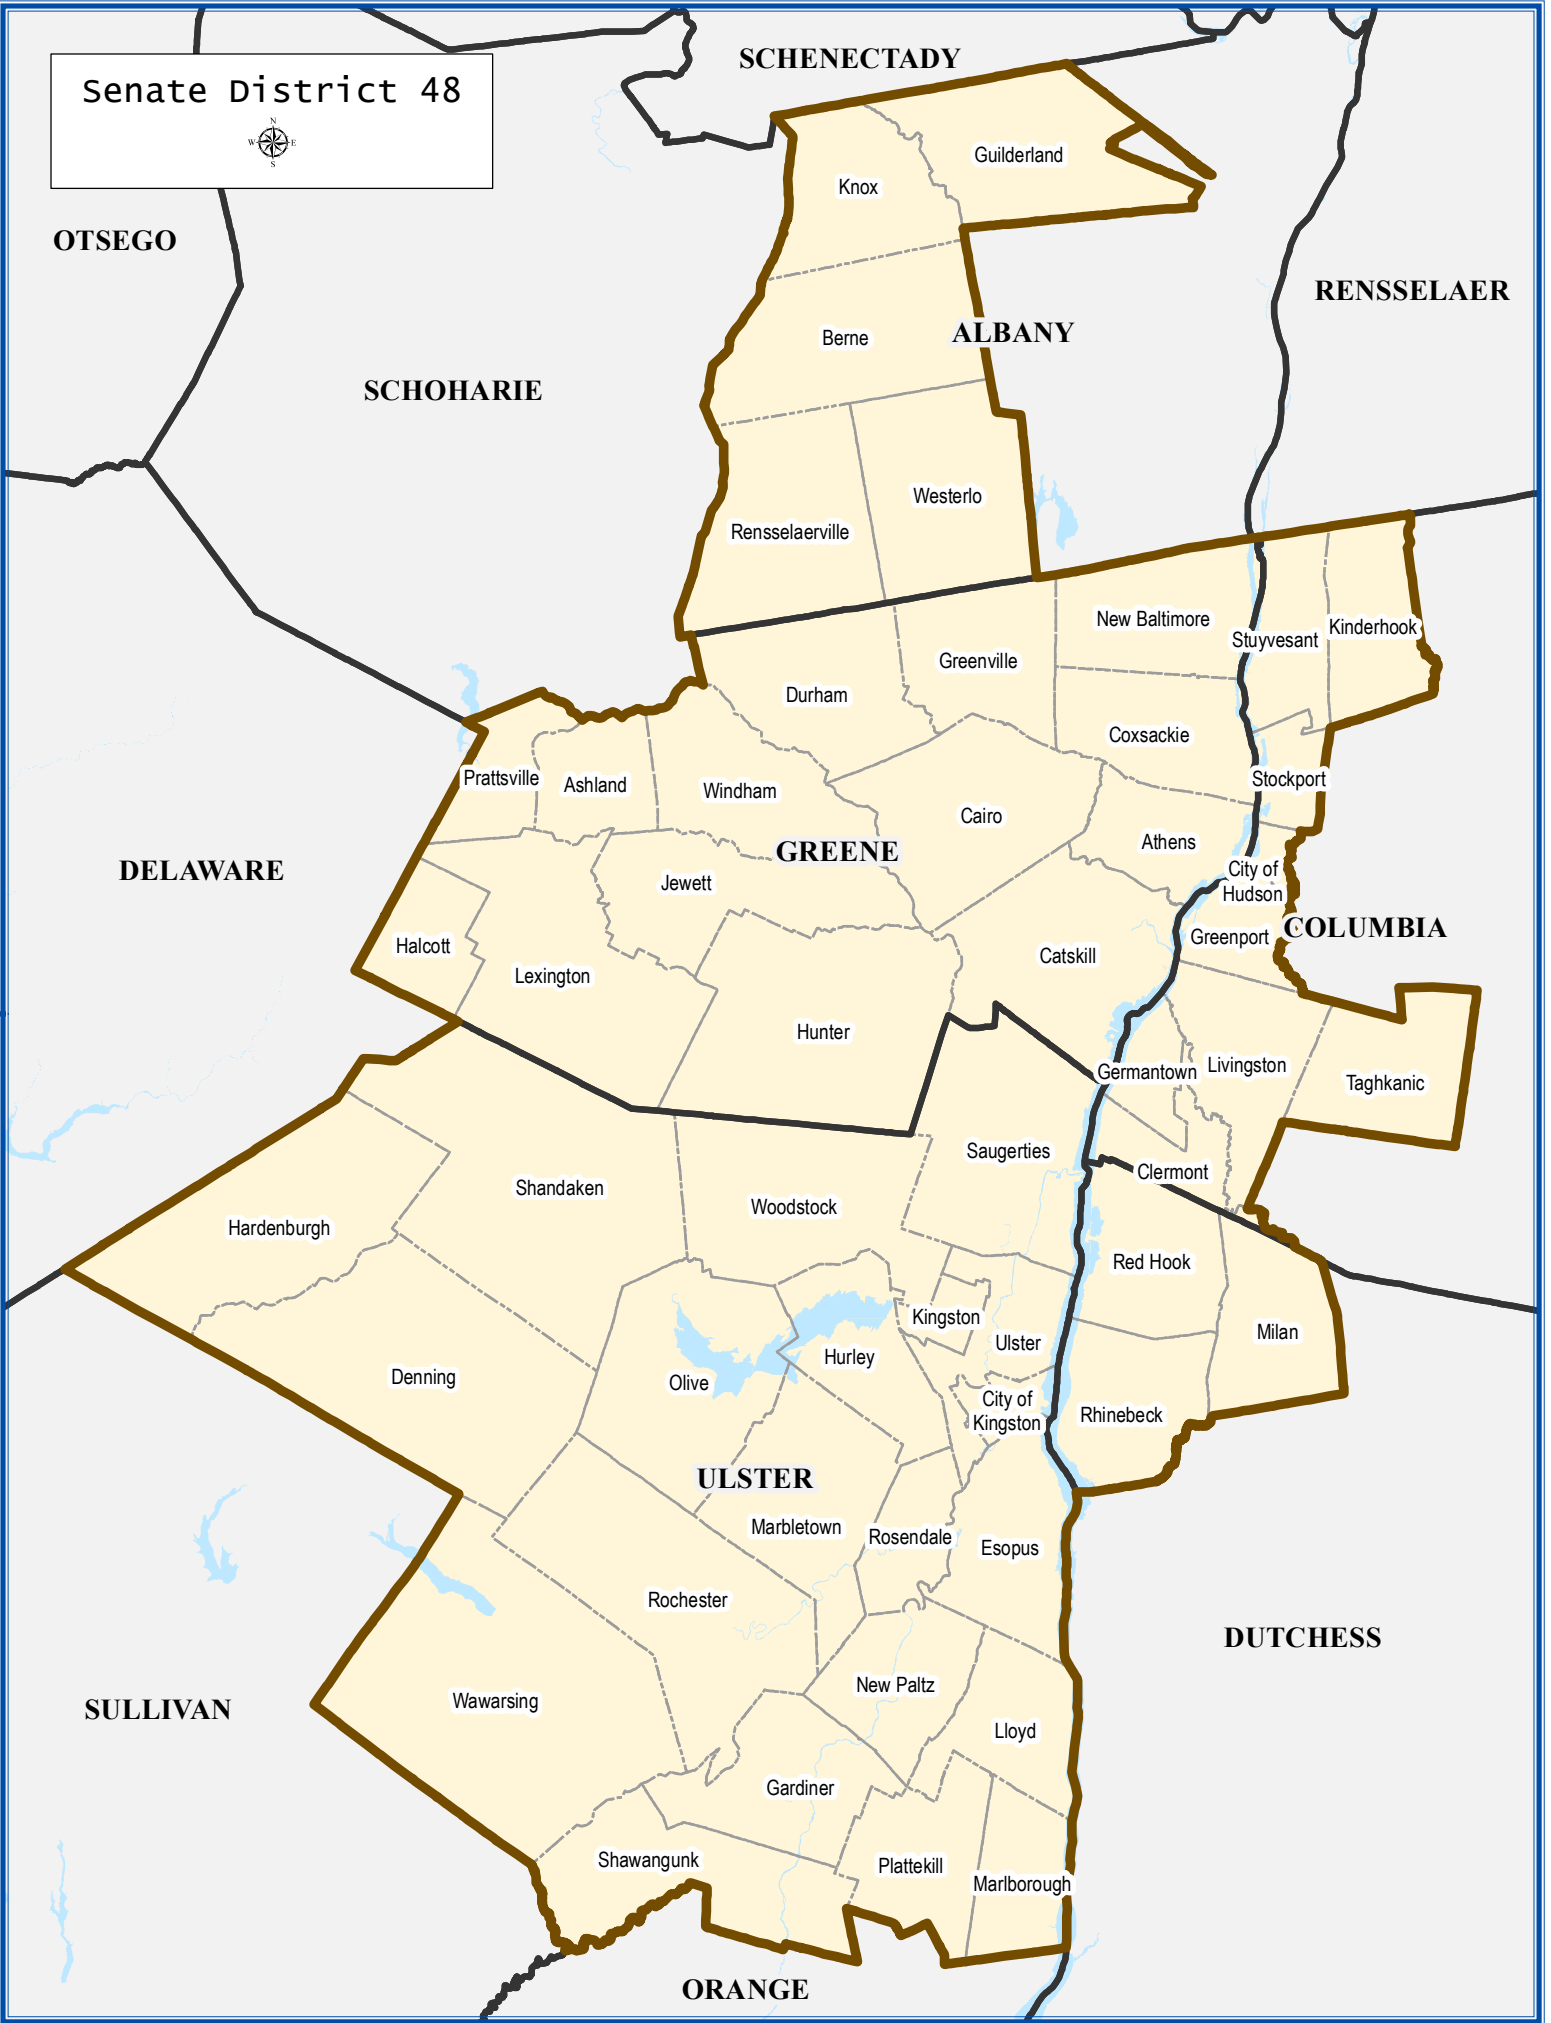

Senate District 48

Senate District 48

Total population : 324,786
 Deviation : 4,249
 Deviation Percentage : 1.33

	NH White	NH Black	Hispanic	NH Asian	NH AmInd	NH Hwn	NH Multi	NH Other
Total	254,985	13,644	28,587	9,989	481	134	15,158	1,808
% of Total	78.51	4.20	8.80	3.08	0.15	0.04	4.67	0.56
Total 18+	216,226	10,810	19,811	7,845	417	99	9,745	1,353
% of 18+	81.19	4.06	7.44	2.95	0.16	0.04	3.66	0.51
Department of Justice								
	NH White	NH Black	Hispanic	NH Asian	NH AmInd	NH Hwn	NH Multi	NH Other
Total	254,985	17,424	28,587	11,849	4,411	233	1,491	5,806
% of Total	78.51	5.36	8.80	3.65	1.36	0.07	0.46	1.79
Total 18+	216,226	12,512	19,811	8,841	3,495	159	941	4,321
% of 18+	81.19	4.70	7.44	3.32	1.31	0.06	0.35	1.62