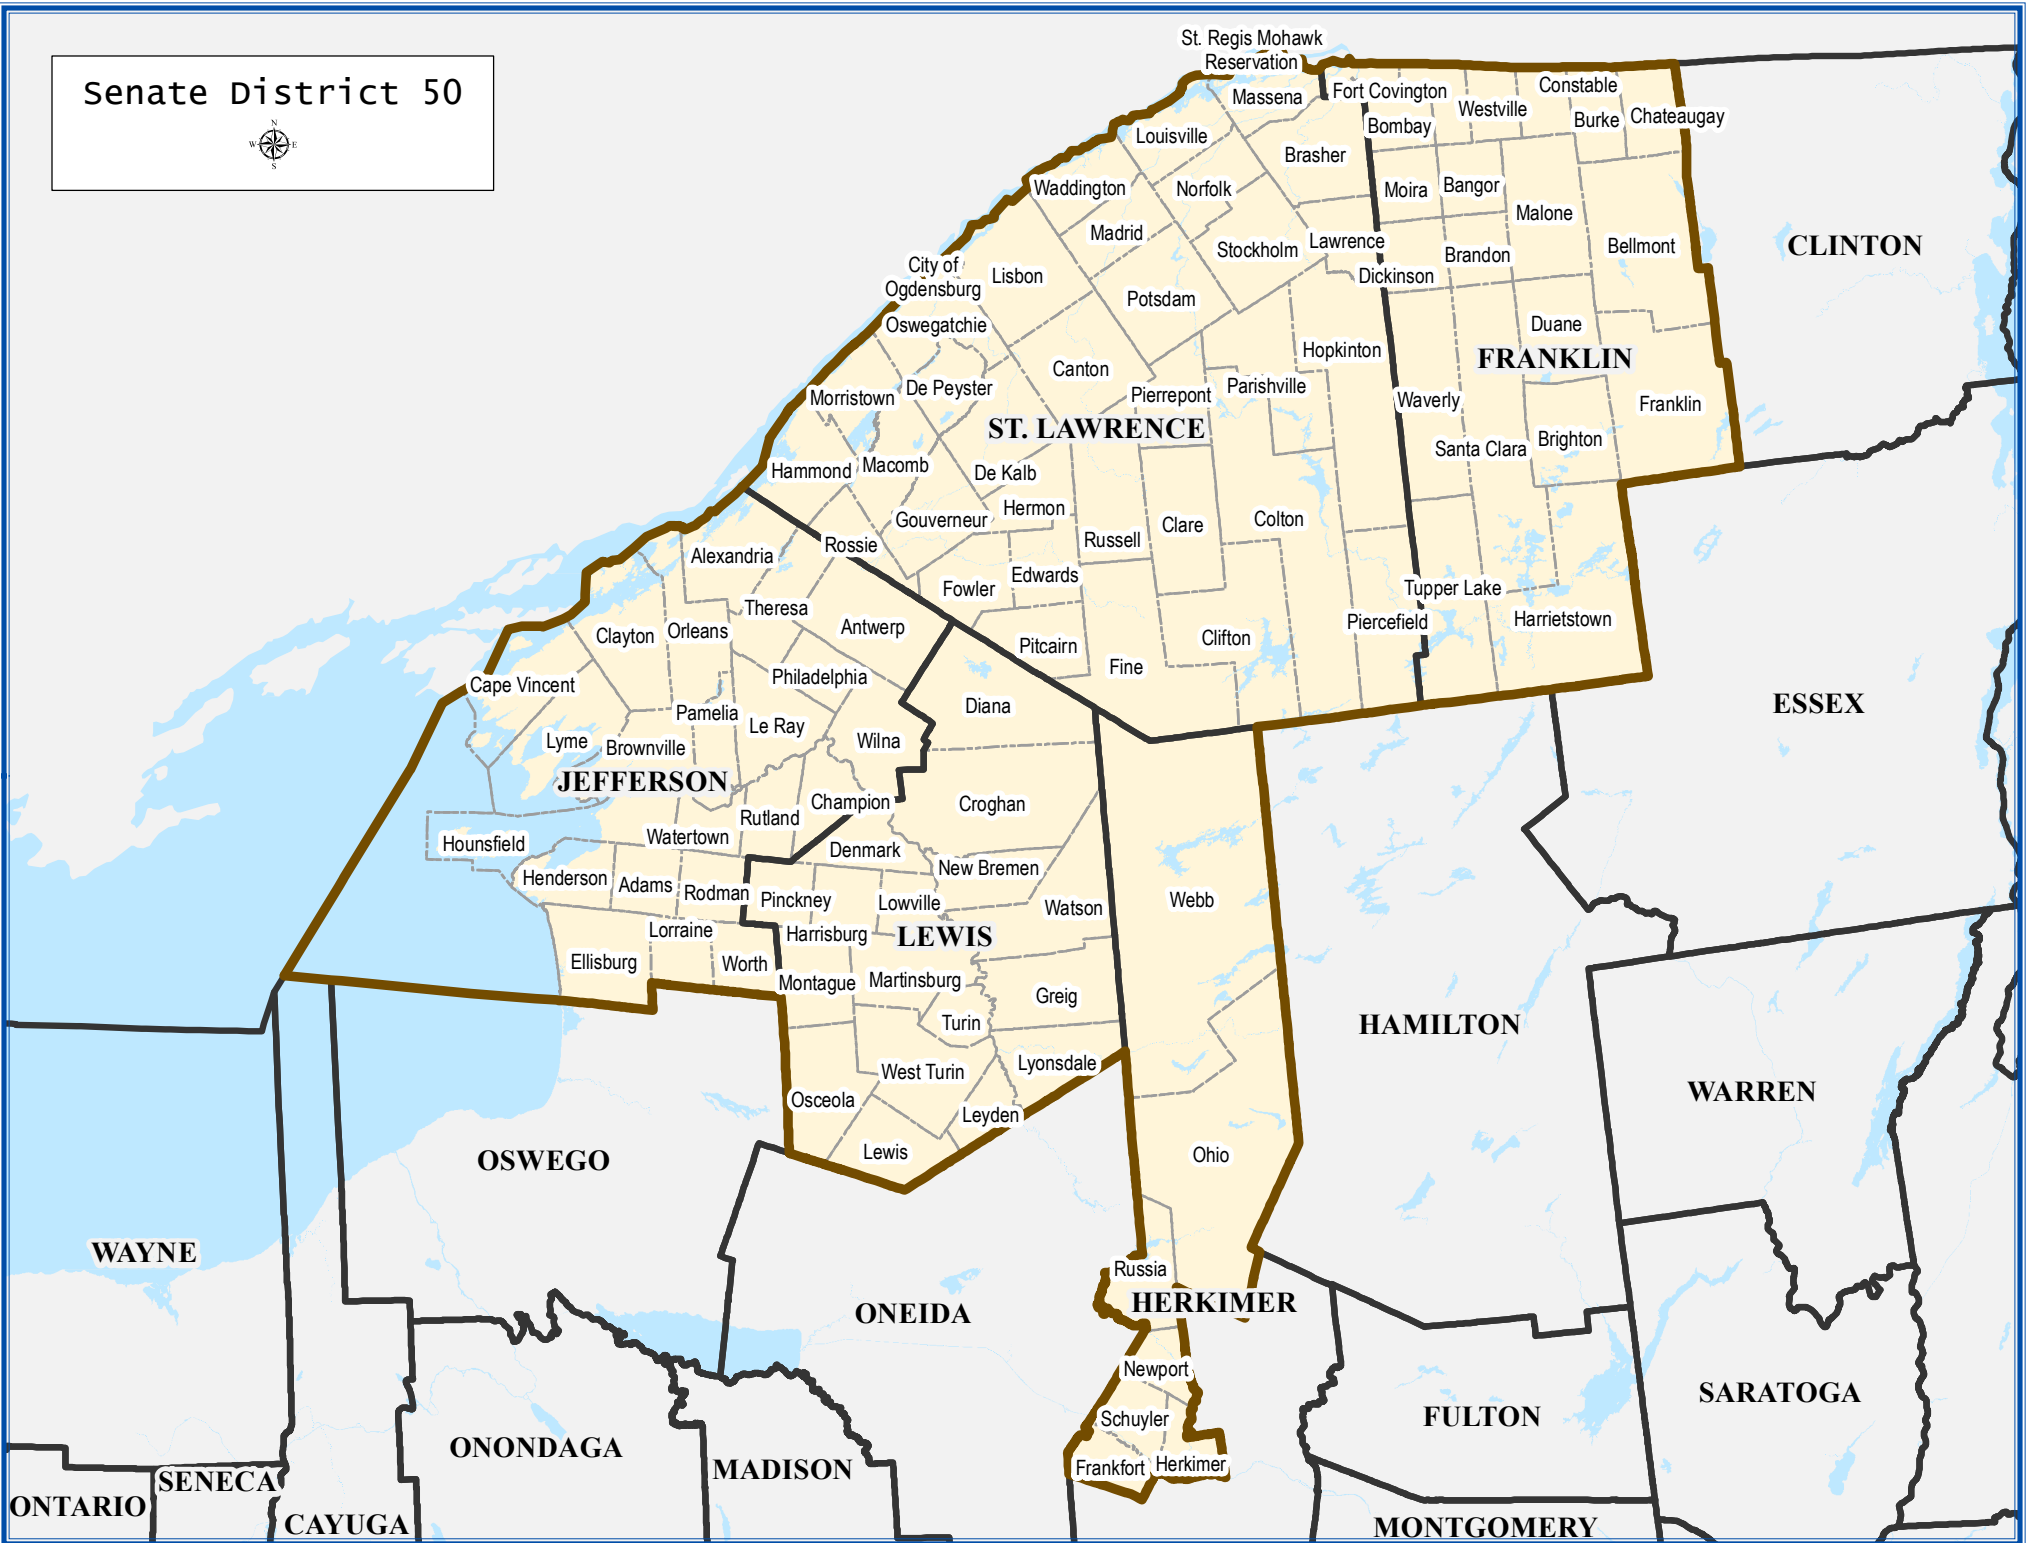

Senate District 50

Senate District 50

Total population : 321,289
 Deviation : 752
 Deviation Percentage : 0.23

	NH White	NH Black	Hispanic	NH Asian	NH AmInd	NH Hwn	NH Multi	NH Other
Total	276,619	8,422	11,970	3,714	5,746	346	13,575	897
% of Total	86.10	2.62	3.73	1.16	1.79	0.11	4.23	0.28
Total 18+	219,378	6,710	8,247	3,030	4,226	210	9,058	584
% of 18+	87.25	2.67	3.28	1.21	1.68	0.08	3.60	0.23
Department of Justice								
	NH White	NH Black	Hispanic	NH Asian	NH AmInd	NH Hwn	NH Multi	NH Other
Total	276,619	10,808	11,970	4,807	11,121	448	1,069	4,447
% of Total	86.10	3.36	3.73	1.50	3.46	0.14	0.33	1.38
Total 18+	219,378	7,656	8,247	3,617	8,195	275	694	3,381
% of 18+	87.25	3.04	3.28	1.44	3.26	0.11	0.28	1.34