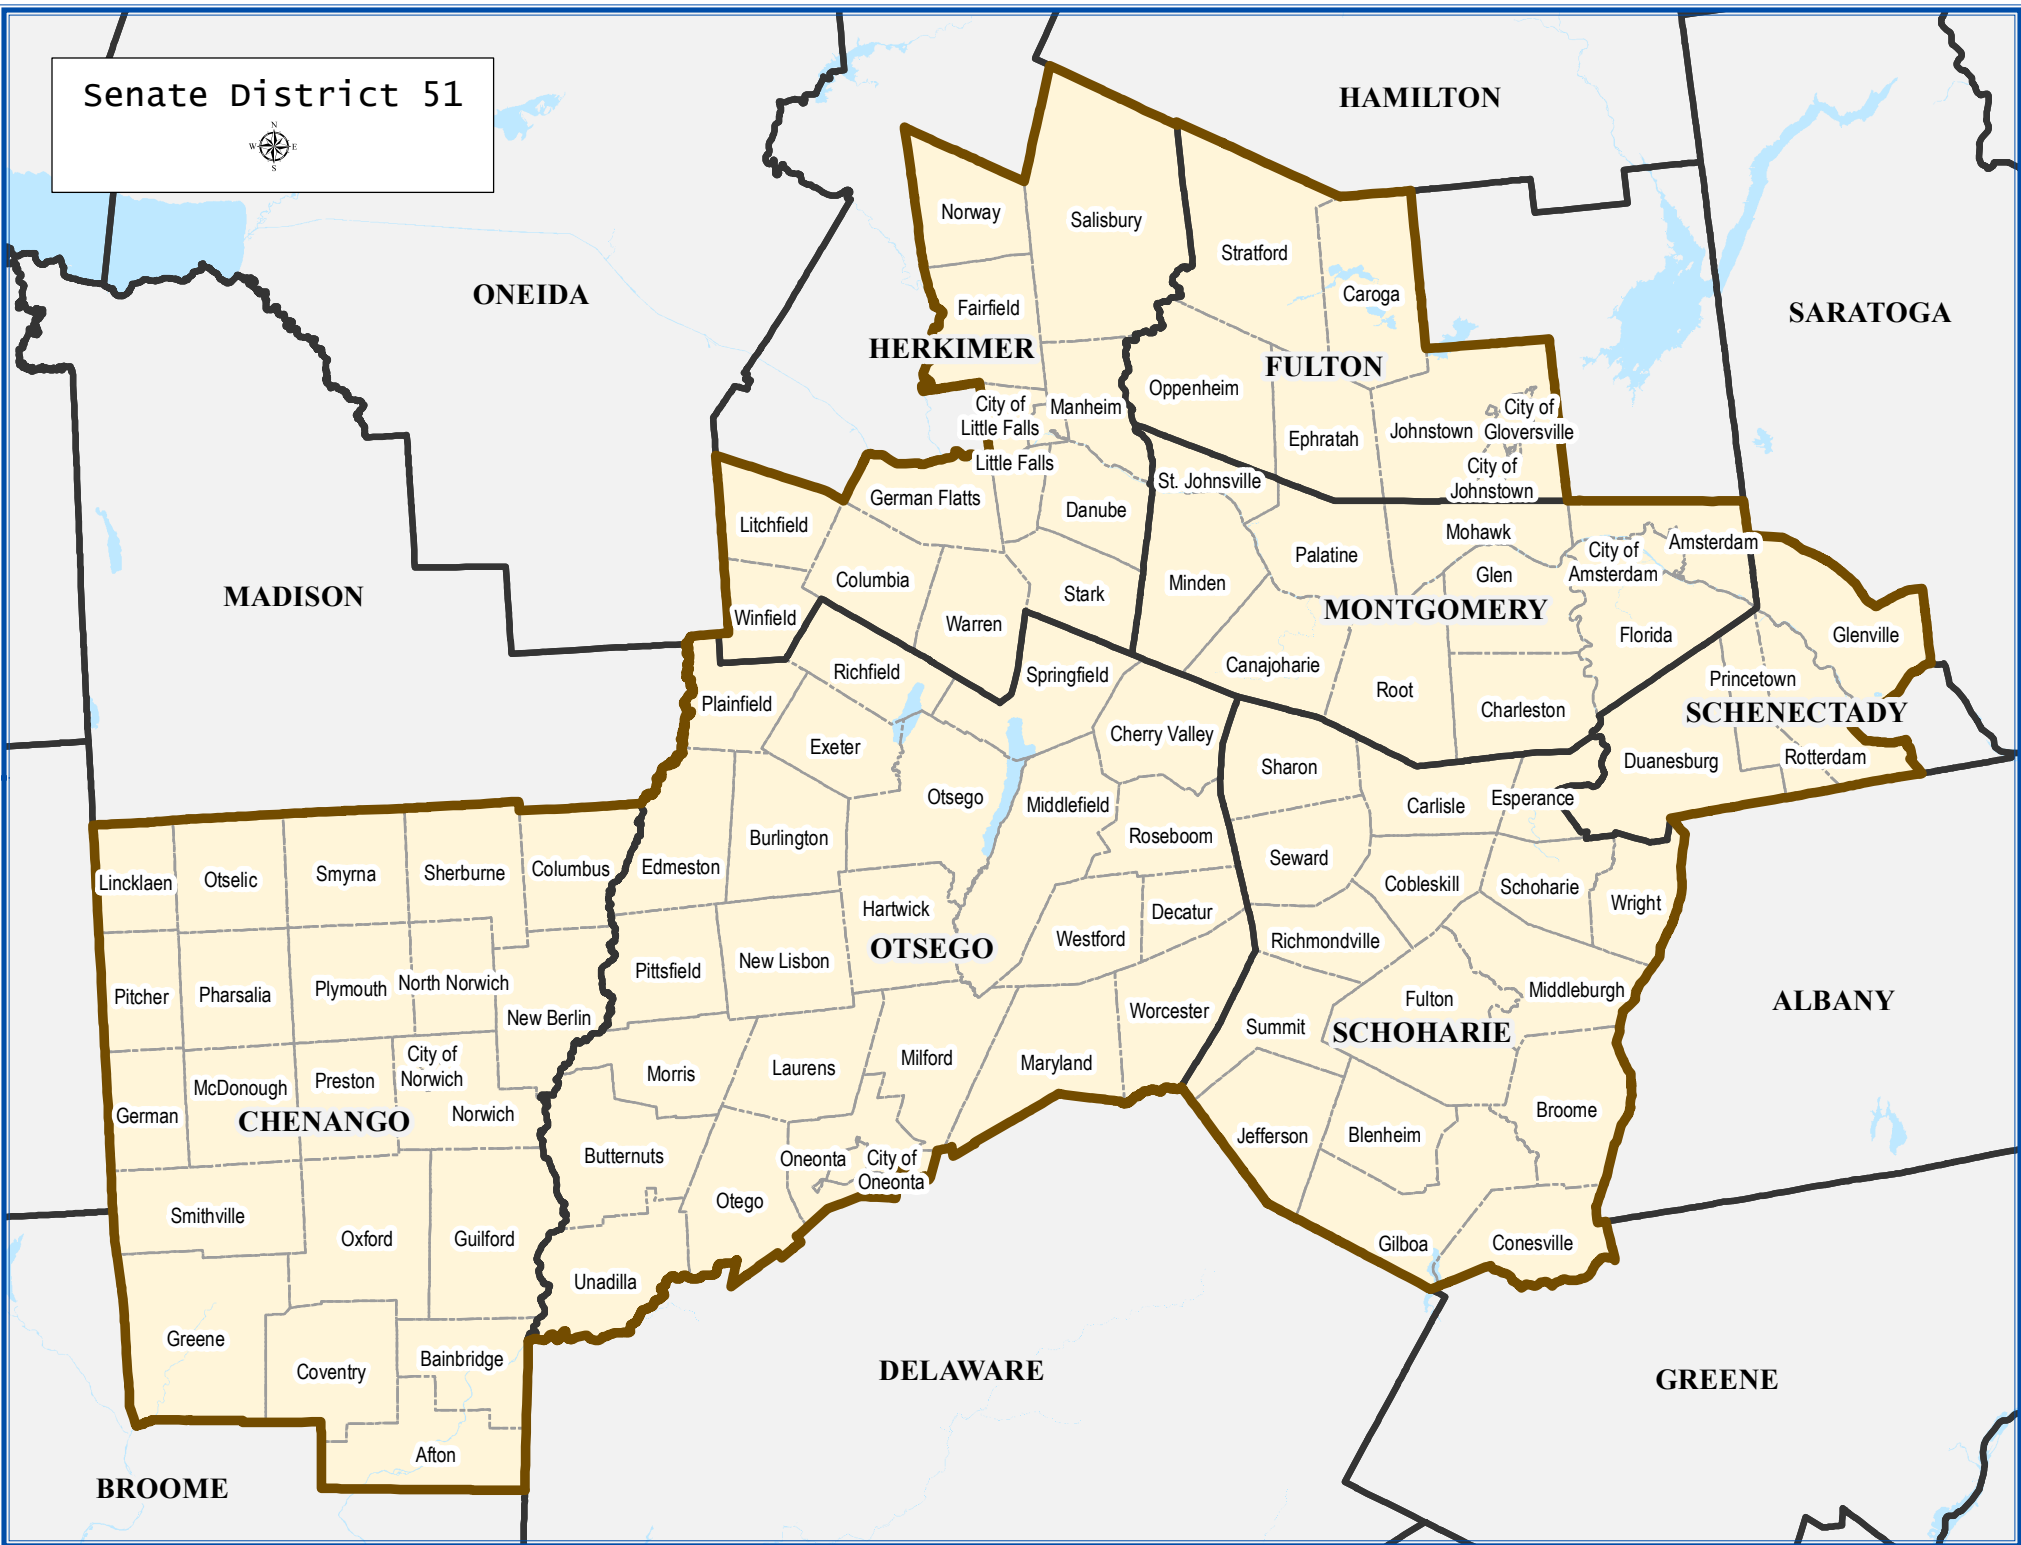

Senate District 51

## Senate District 51

Total population : 321,510  
 Deviation : 973  
 Deviation Percentage : 0.30

	NH White	NH Black	Hispanic	NH Asian	NH AmInd	NH Hwn	NH Multi	NH Other
Total	279,425	5,224	17,040	3,310	551	82	14,790	1,088
% of Total	86.91	1.62	5.30	1.03	0.17	0.03	4.60	0.34
Total 18+	228,408	4,078	11,157	2,632	497	47	9,733	779
% of 18+	88.76	1.58	4.34	1.02	0.19	0.02	3.78	0.30
Department of Justice								
	NH White	NH Black	Hispanic	NH Asian	NH AmInd	NH Hwn	NH Multi	NH Other
Total	279,425	7,766	17,040	4,537	5,635	149	1,003	5,955
% of Total	86.91	2.42	5.30	1.41	1.75	0.05	0.31	1.85
Total 18+	228,408	5,129	11,157	3,248	4,356	95	633	4,305
% of 18+	88.76	1.99	4.34	1.26	1.69	0.04	0.25	1.67