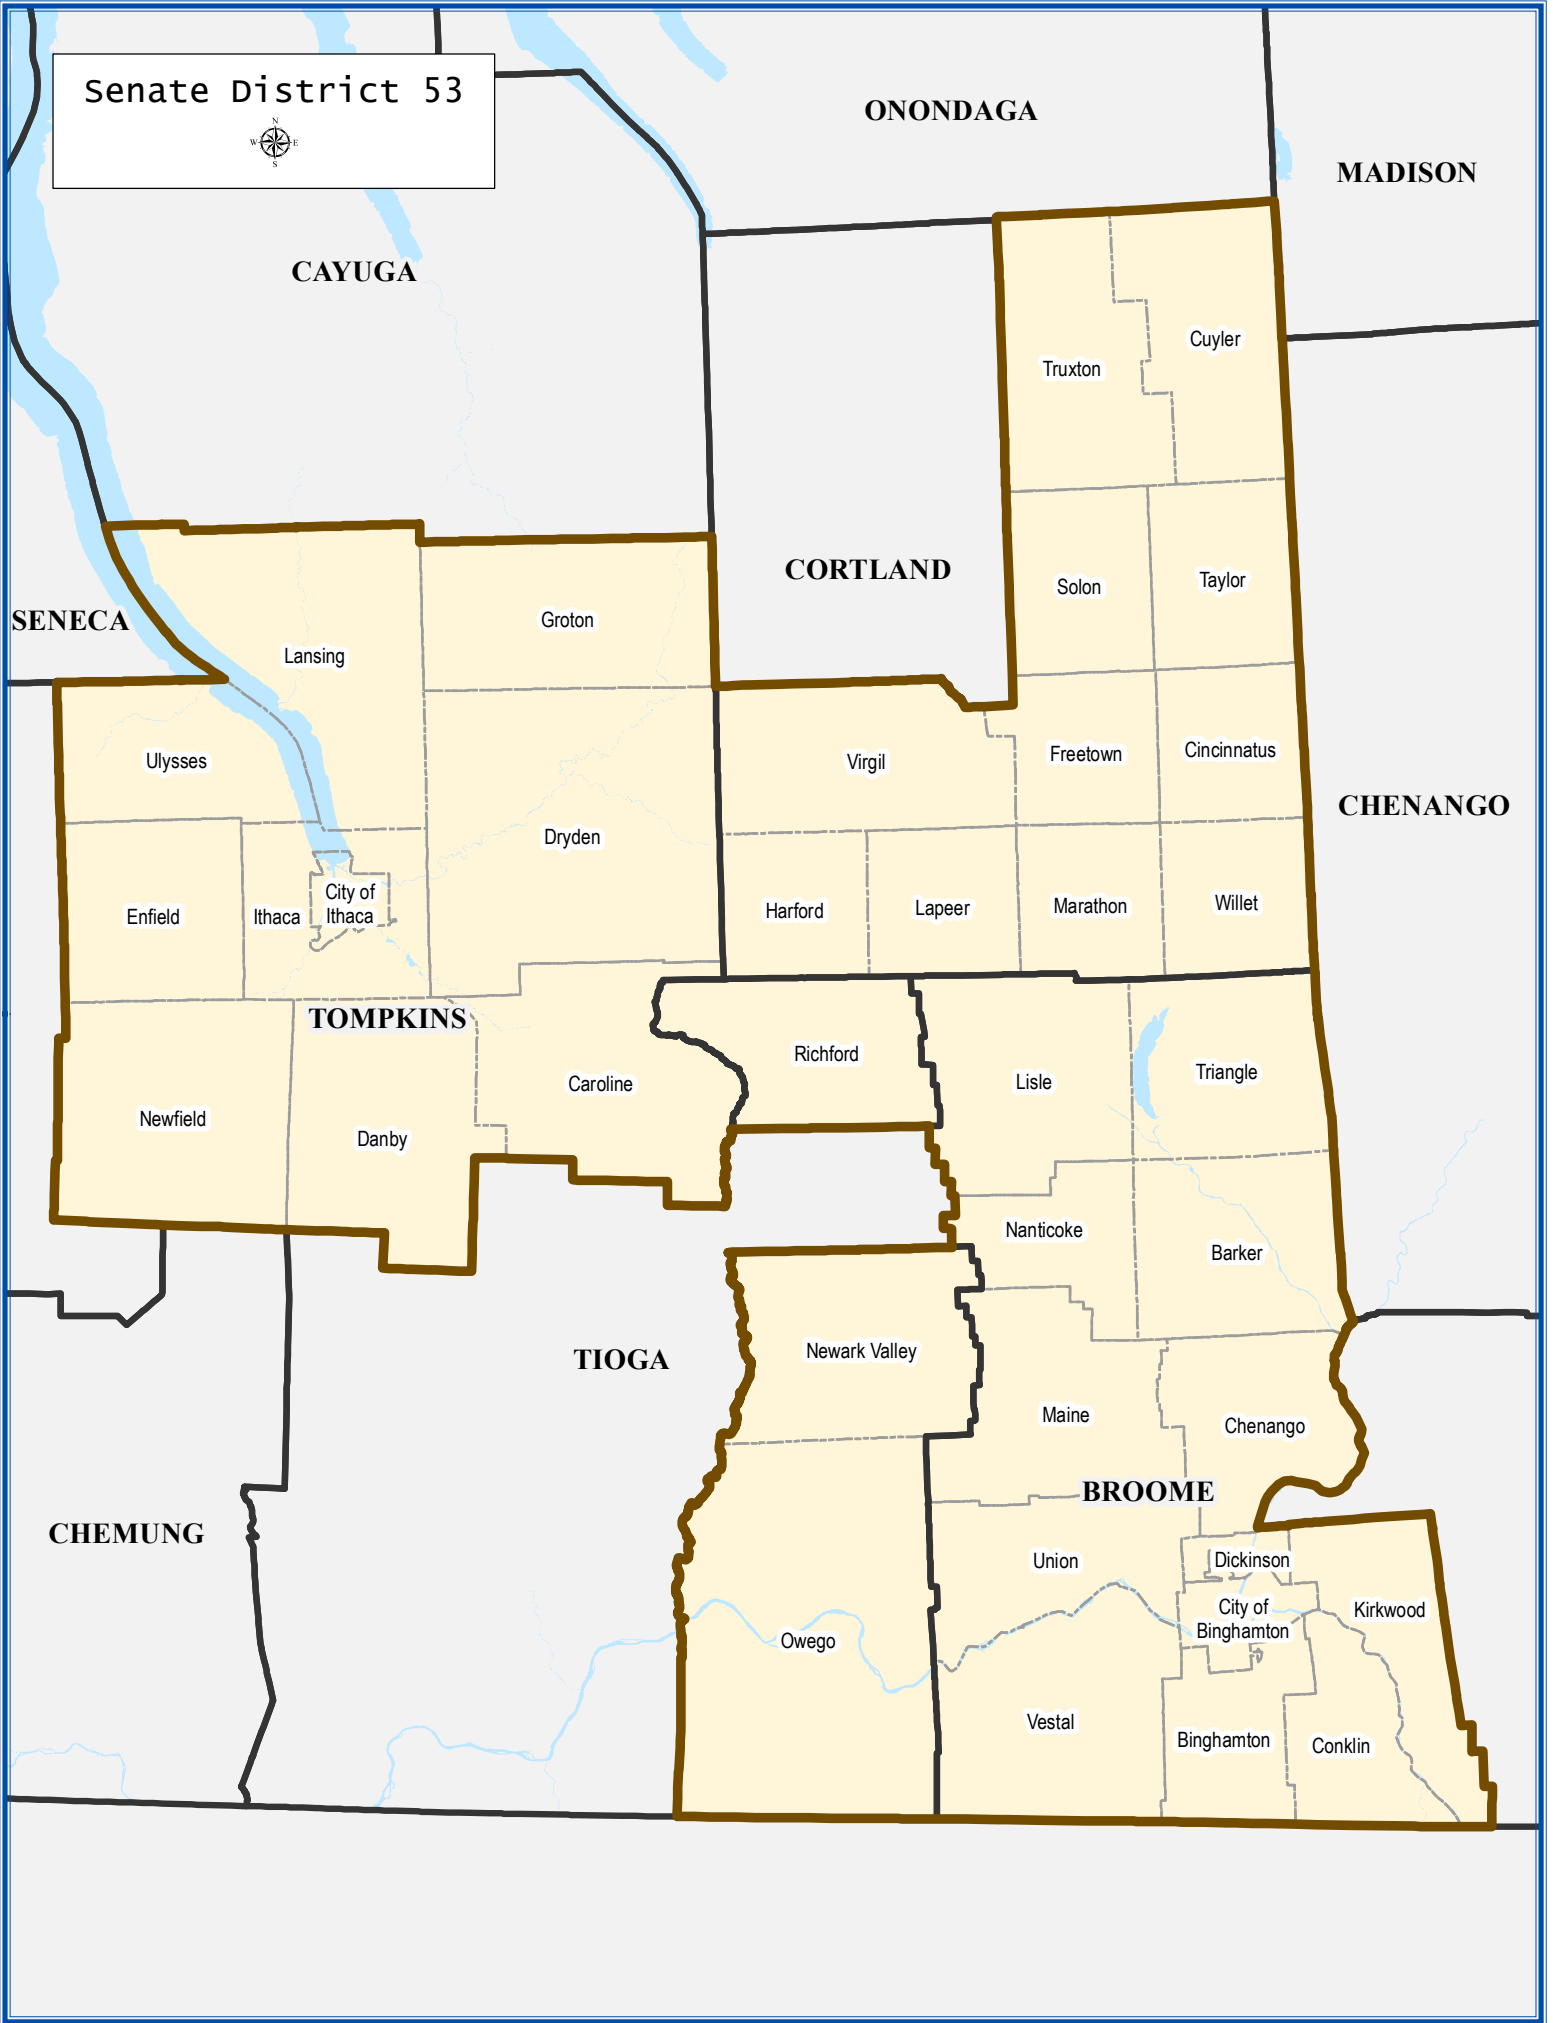

Senate District 53

Senate District 53

Total population : 321,401
 Deviation : 864
 Deviation Percentage : 0.27

	NH White	NH Black	Hispanic	NH Asian	NH AmInd	NH Hwn	NH Multi	NH Other
Total	247,917	16,266	17,889	20,083	672	106	16,926	1,542
% of Total	77.14	5.06	5.57	6.25	0.21	0.03	5.27	0.48
Total 18+	209,093	12,465	13,136	17,768	566	87	10,907	1,120
% of 18+	78.86	4.70	4.95	6.70	0.21	0.03	4.11	0.42
Department of Justice								
	NH White	NH Black	Hispanic	NH Asian	NH AmInd	NH Hwn	NH Multi	NH Other
Total	247,917	20,403	17,889	22,869	4,779	210	1,743	5,591
% of Total	77.14	6.35	5.57	7.12	1.49	0.07	0.54	1.74
Total 18+	209,093	14,277	13,136	19,507	3,758	149	1,099	4,123
% of 18+	78.86	5.38	4.95	7.36	1.42	0.06	0.41	1.56