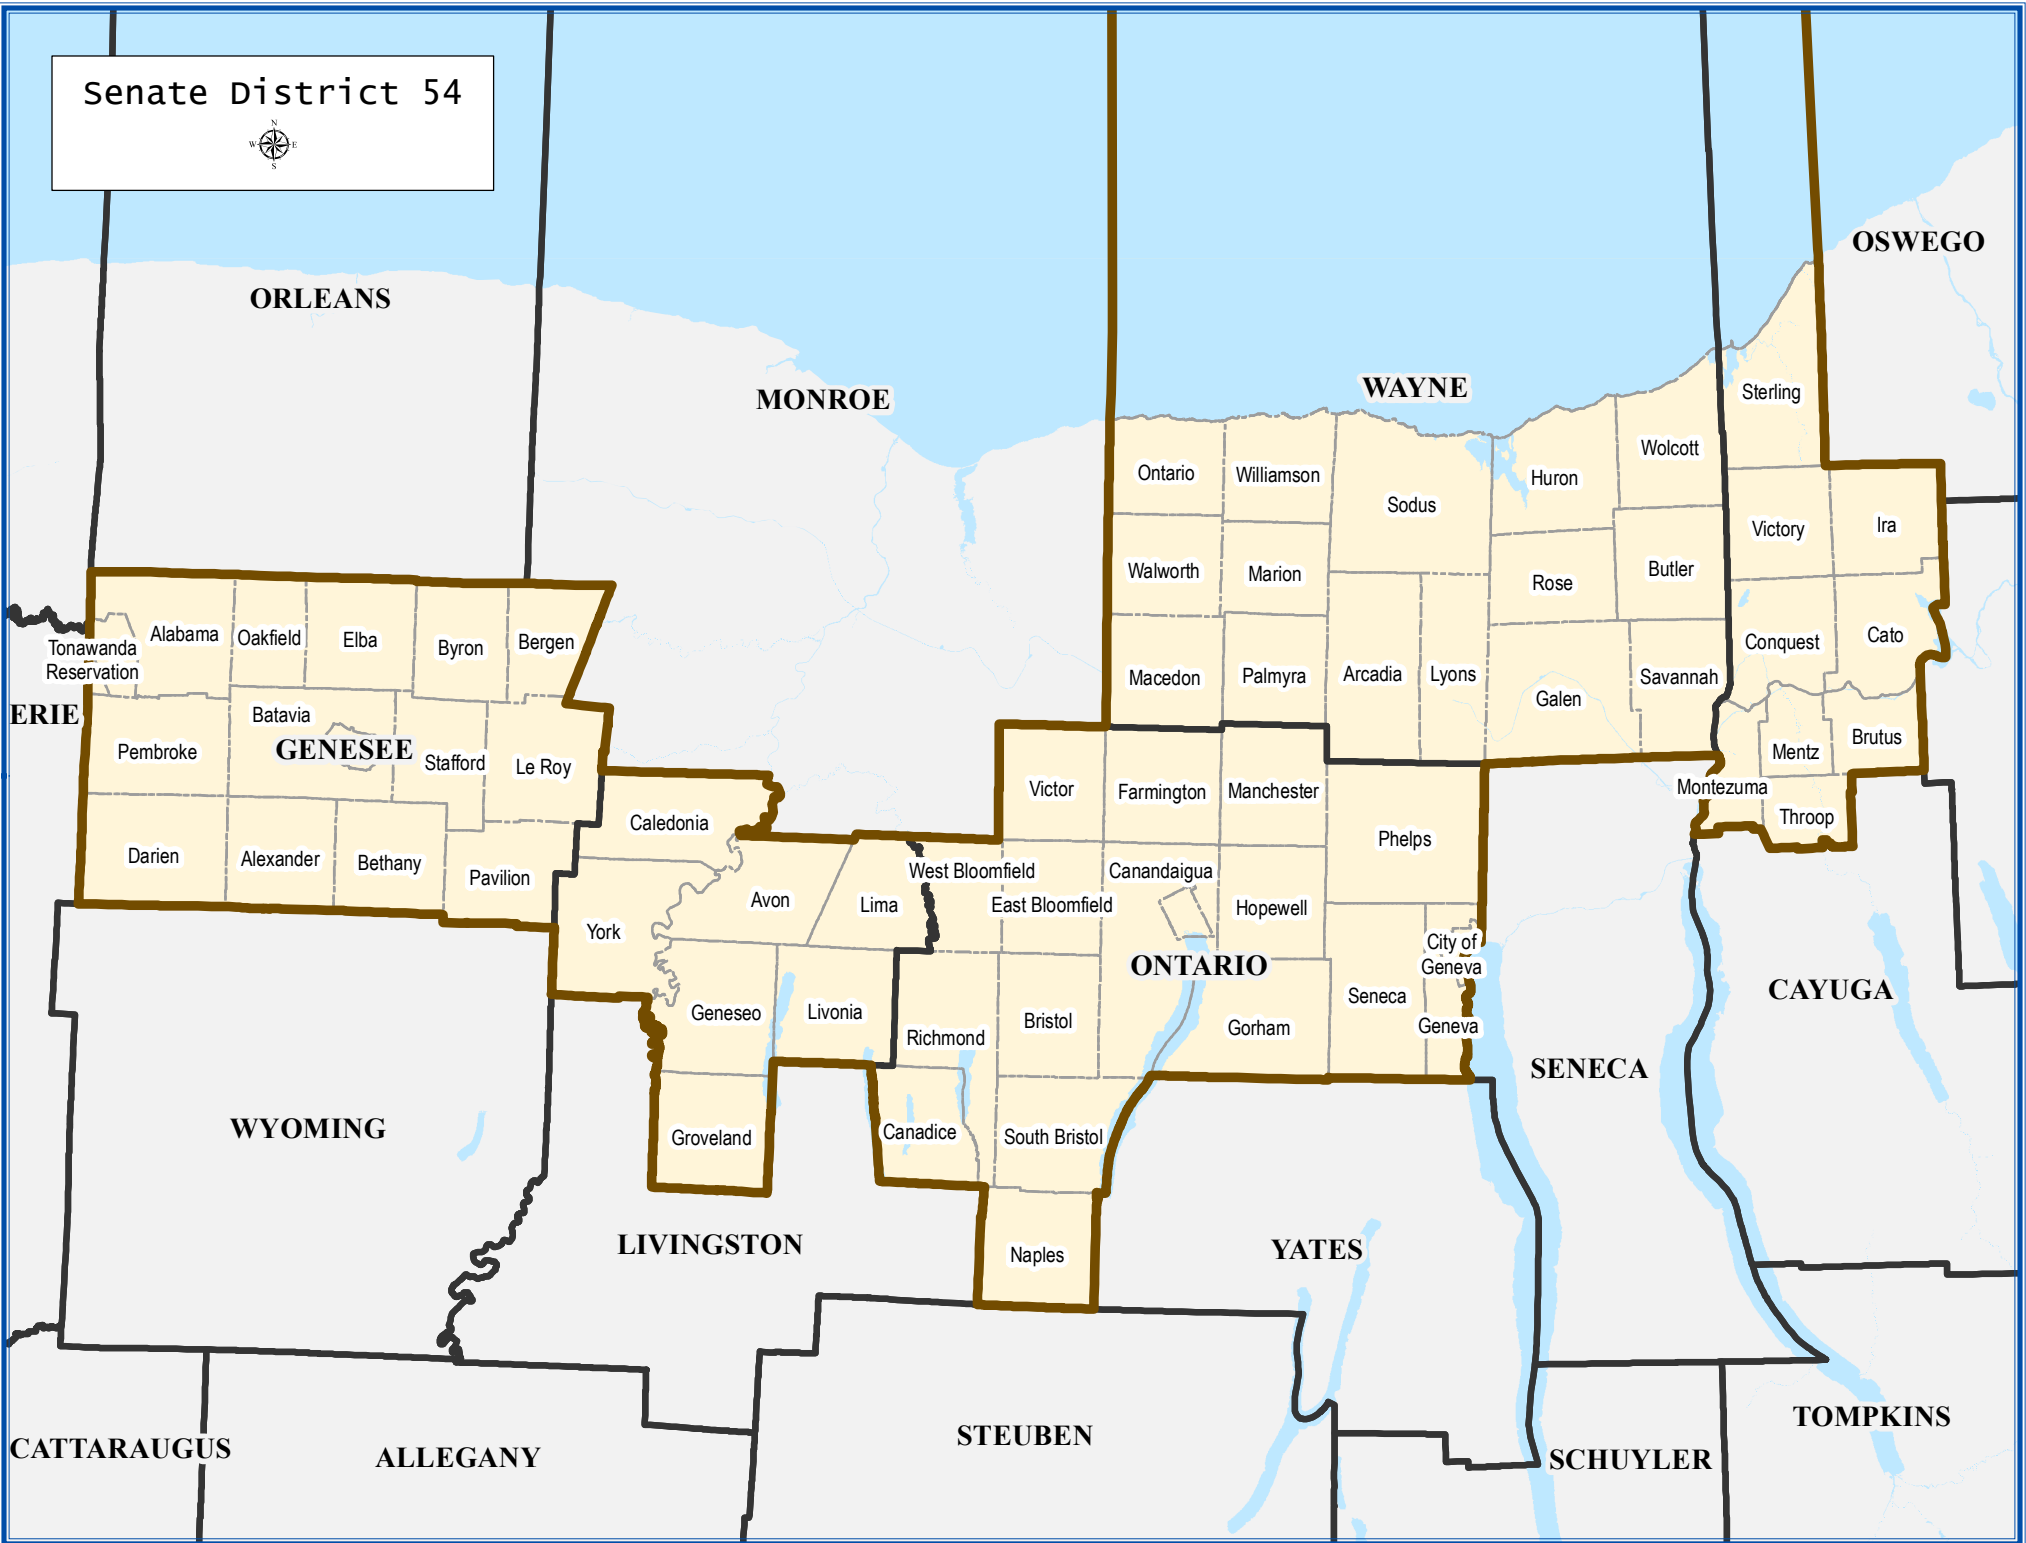

Senate District 54

## Senate District 54

Total population : 321,107  
 Deviation : 570  
 Deviation Percentage : 0.18

	NH White	NH Black	Hispanic	NH Asian	NH AmInd	NH Hwn	NH Multi	NH Other
Total	280,366	7,061	15,352	2,848	843	77	13,492	1,068
% of Total	87.31	2.20	4.78	0.89	0.26	0.02	4.20	0.33
Total 18+	228,775	5,583	10,028	2,327	722	47	8,337	773
% of 18+	89.16	2.18	3.91	0.91	0.28	0.02	3.25	0.30
Department of Justice								
	NH White	NH Black	Hispanic	NH Asian	NH AmInd	NH Hwn	NH Multi	NH Other
Total	280,366	10,294	15,352	4,125	5,369	152	823	4,626
% of Total	87.31	3.21	4.78	1.28	1.67	0.05	0.26	1.44
Total 18+	228,775	6,760	10,028	2,936	4,161	108	496	3,328
% of 18+	89.16	2.63	3.91	1.14	1.62	0.04	0.19	1.30