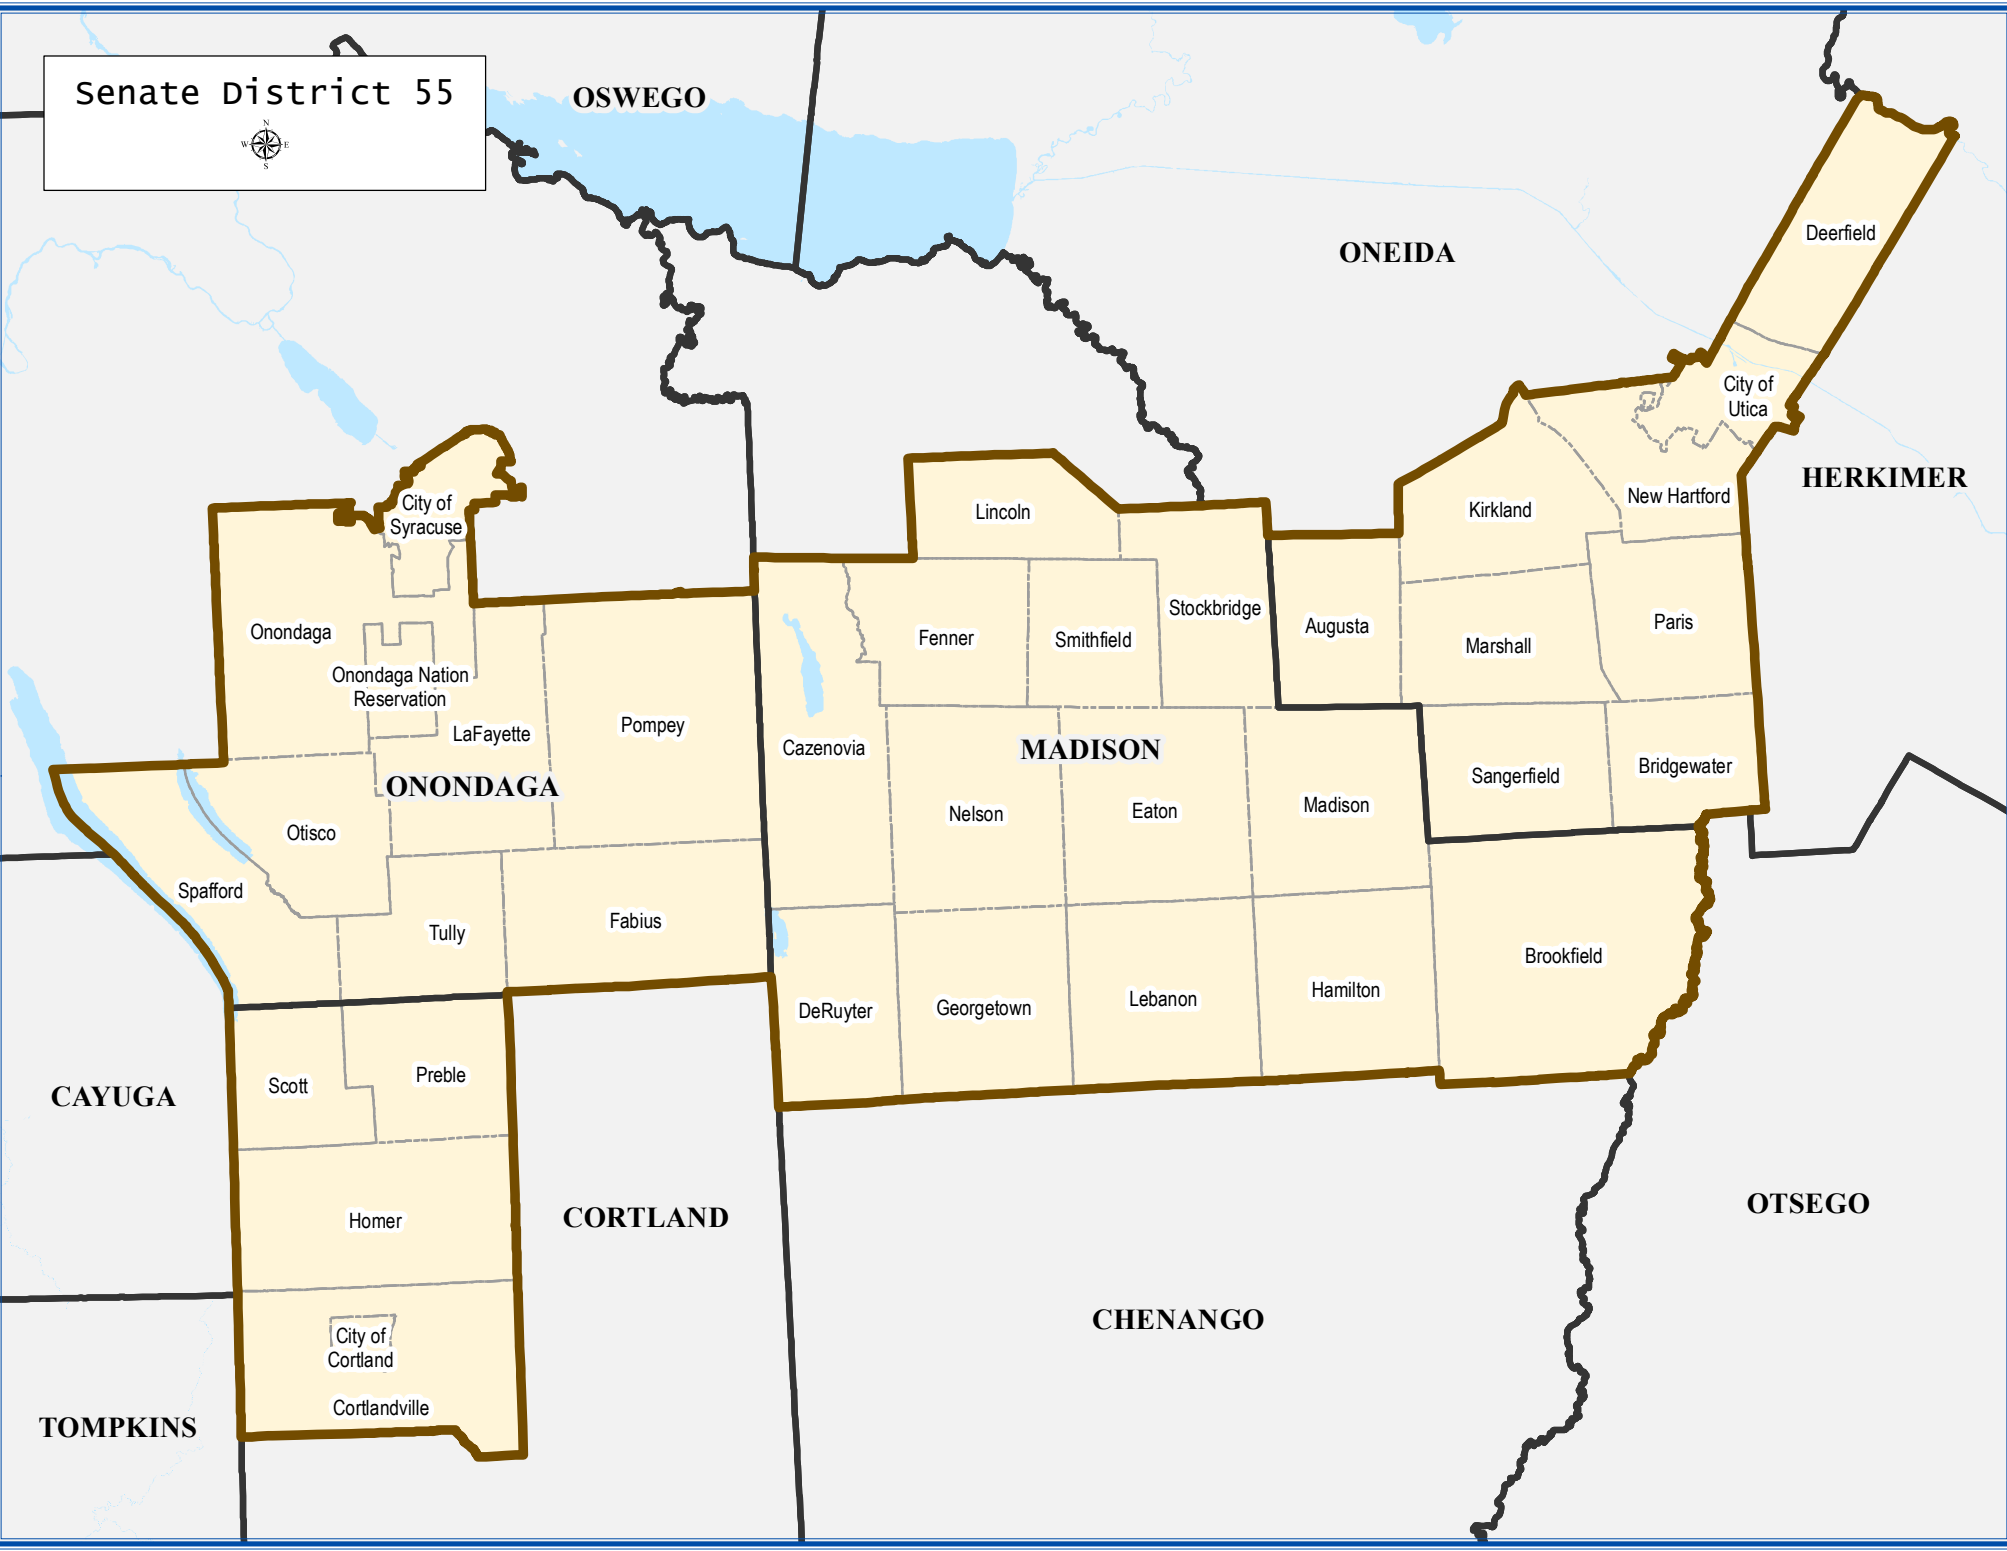

Senate District 55

Senate District 55

Total population : 319,607
 Deviation : -930
 Deviation Percentage : -0.29

	NH White	NH Black	Hispanic	NH Asian	NH AmInd	NH Hwn	NH Multi	NH Other
Total	217,766	44,100	23,205	17,079	1,644	95	14,295	1,423
% of Total	68.14	13.80	7.26	5.34	0.51	0.03	4.47	0.45
Total 18+	183,145	32,062	15,899	12,899	1,301	76	8,798	1,012
% of 18+	71.77	12.56	6.23	5.05	0.51	0.03	3.45	0.40
Department of Justice								
	NH White	NH Black	Hispanic	NH Asian	NH AmInd	NH Hwn	NH Multi	NH Other
Total	217,766	48,695	23,205	18,835	4,789	173	1,895	4,249
% of Total	68.14	15.24	7.26	5.89	1.50	0.05	0.59	1.33
Total 18+	183,145	34,221	15,899	13,971	3,535	139	1,166	3,116
% of 18+	71.77	13.41	6.23	5.47	1.39	0.05	0.46	1.22