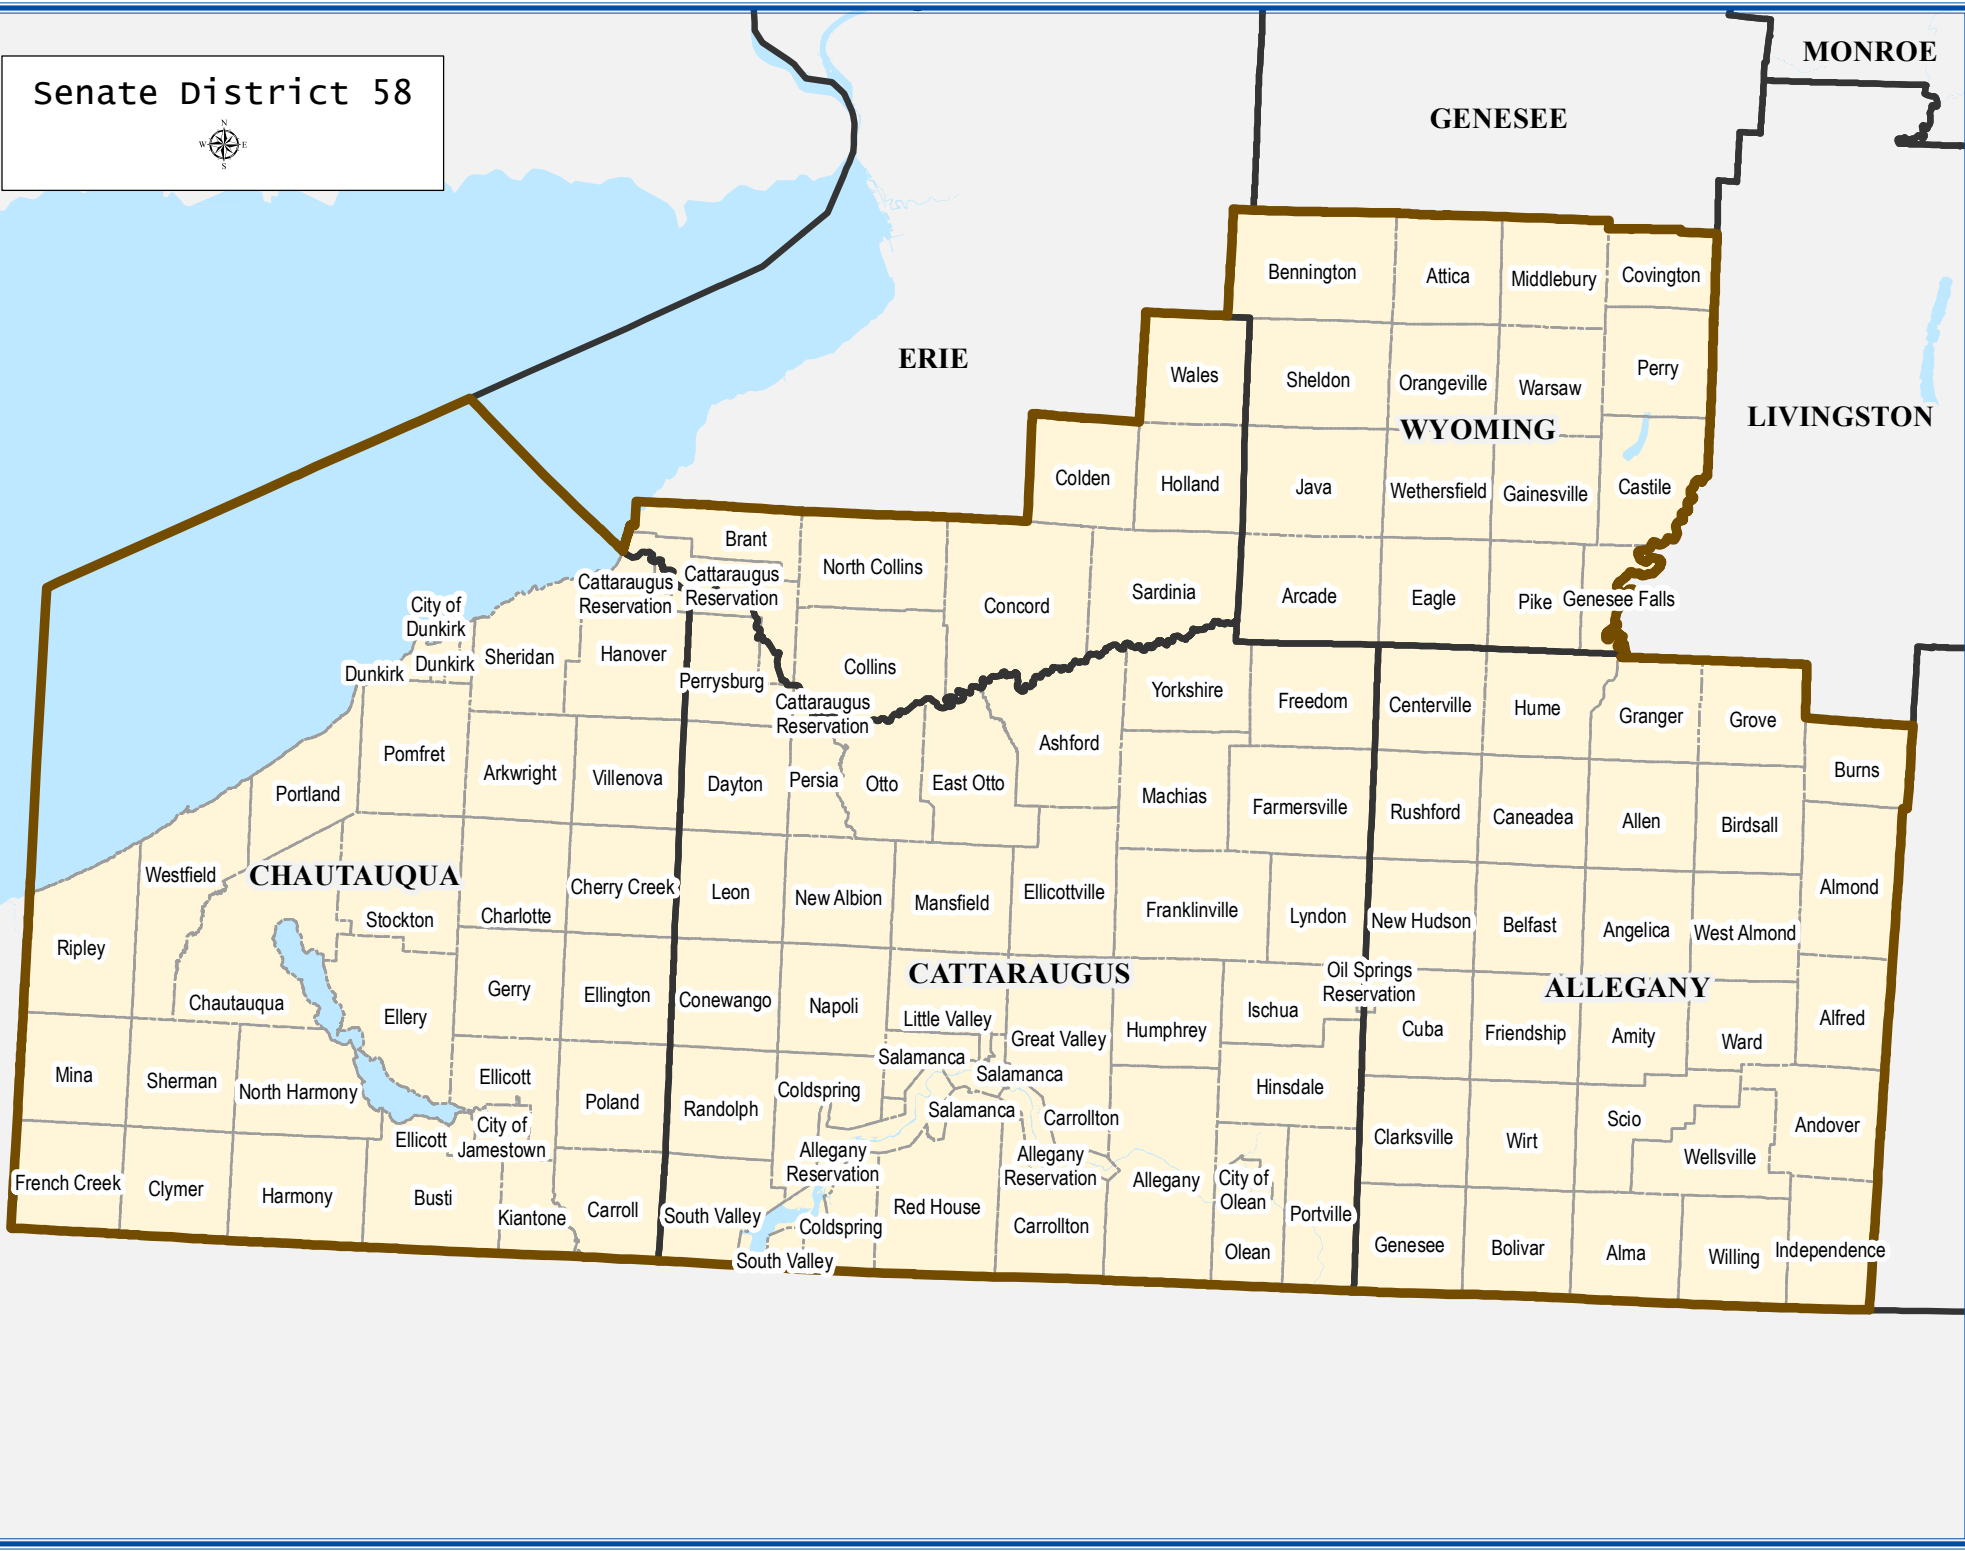

Senate District 58

Senate District 58

Total population : 320,275
 Deviation : -262
 Deviation Percentage : -0.08

	NH White	NH Black	Hispanic	NH Asian	NH AmInd	NH Hwn	NH Multi	NH Other
Total	279,003	4,942	15,777	2,005	5,021	73	12,602	852
% of Total	87.11	1.54	4.93	0.63	1.57	0.02	3.93	0.27
Total 18+	225,504	4,005	10,159	1,657	3,665	57	7,868	570
% of 18+	88.96	1.58	4.01	0.65	1.45	0.02	3.10	0.22
Department of Justice								
	NH White	NH Black	Hispanic	NH Asian	NH AmInd	NH Hwn	NH Multi	NH Other
Total	279,003	7,456	15,777	2,795	9,957	127	769	4,391
% of Total	87.11	2.33	4.93	0.87	3.11	0.04	0.24	1.37
Total 18+	225,504	4,939	10,159	2,061	7,046	88	488	3,200
% of 18+	88.96	1.95	4.01	0.81	2.78	0.03	0.19	1.26