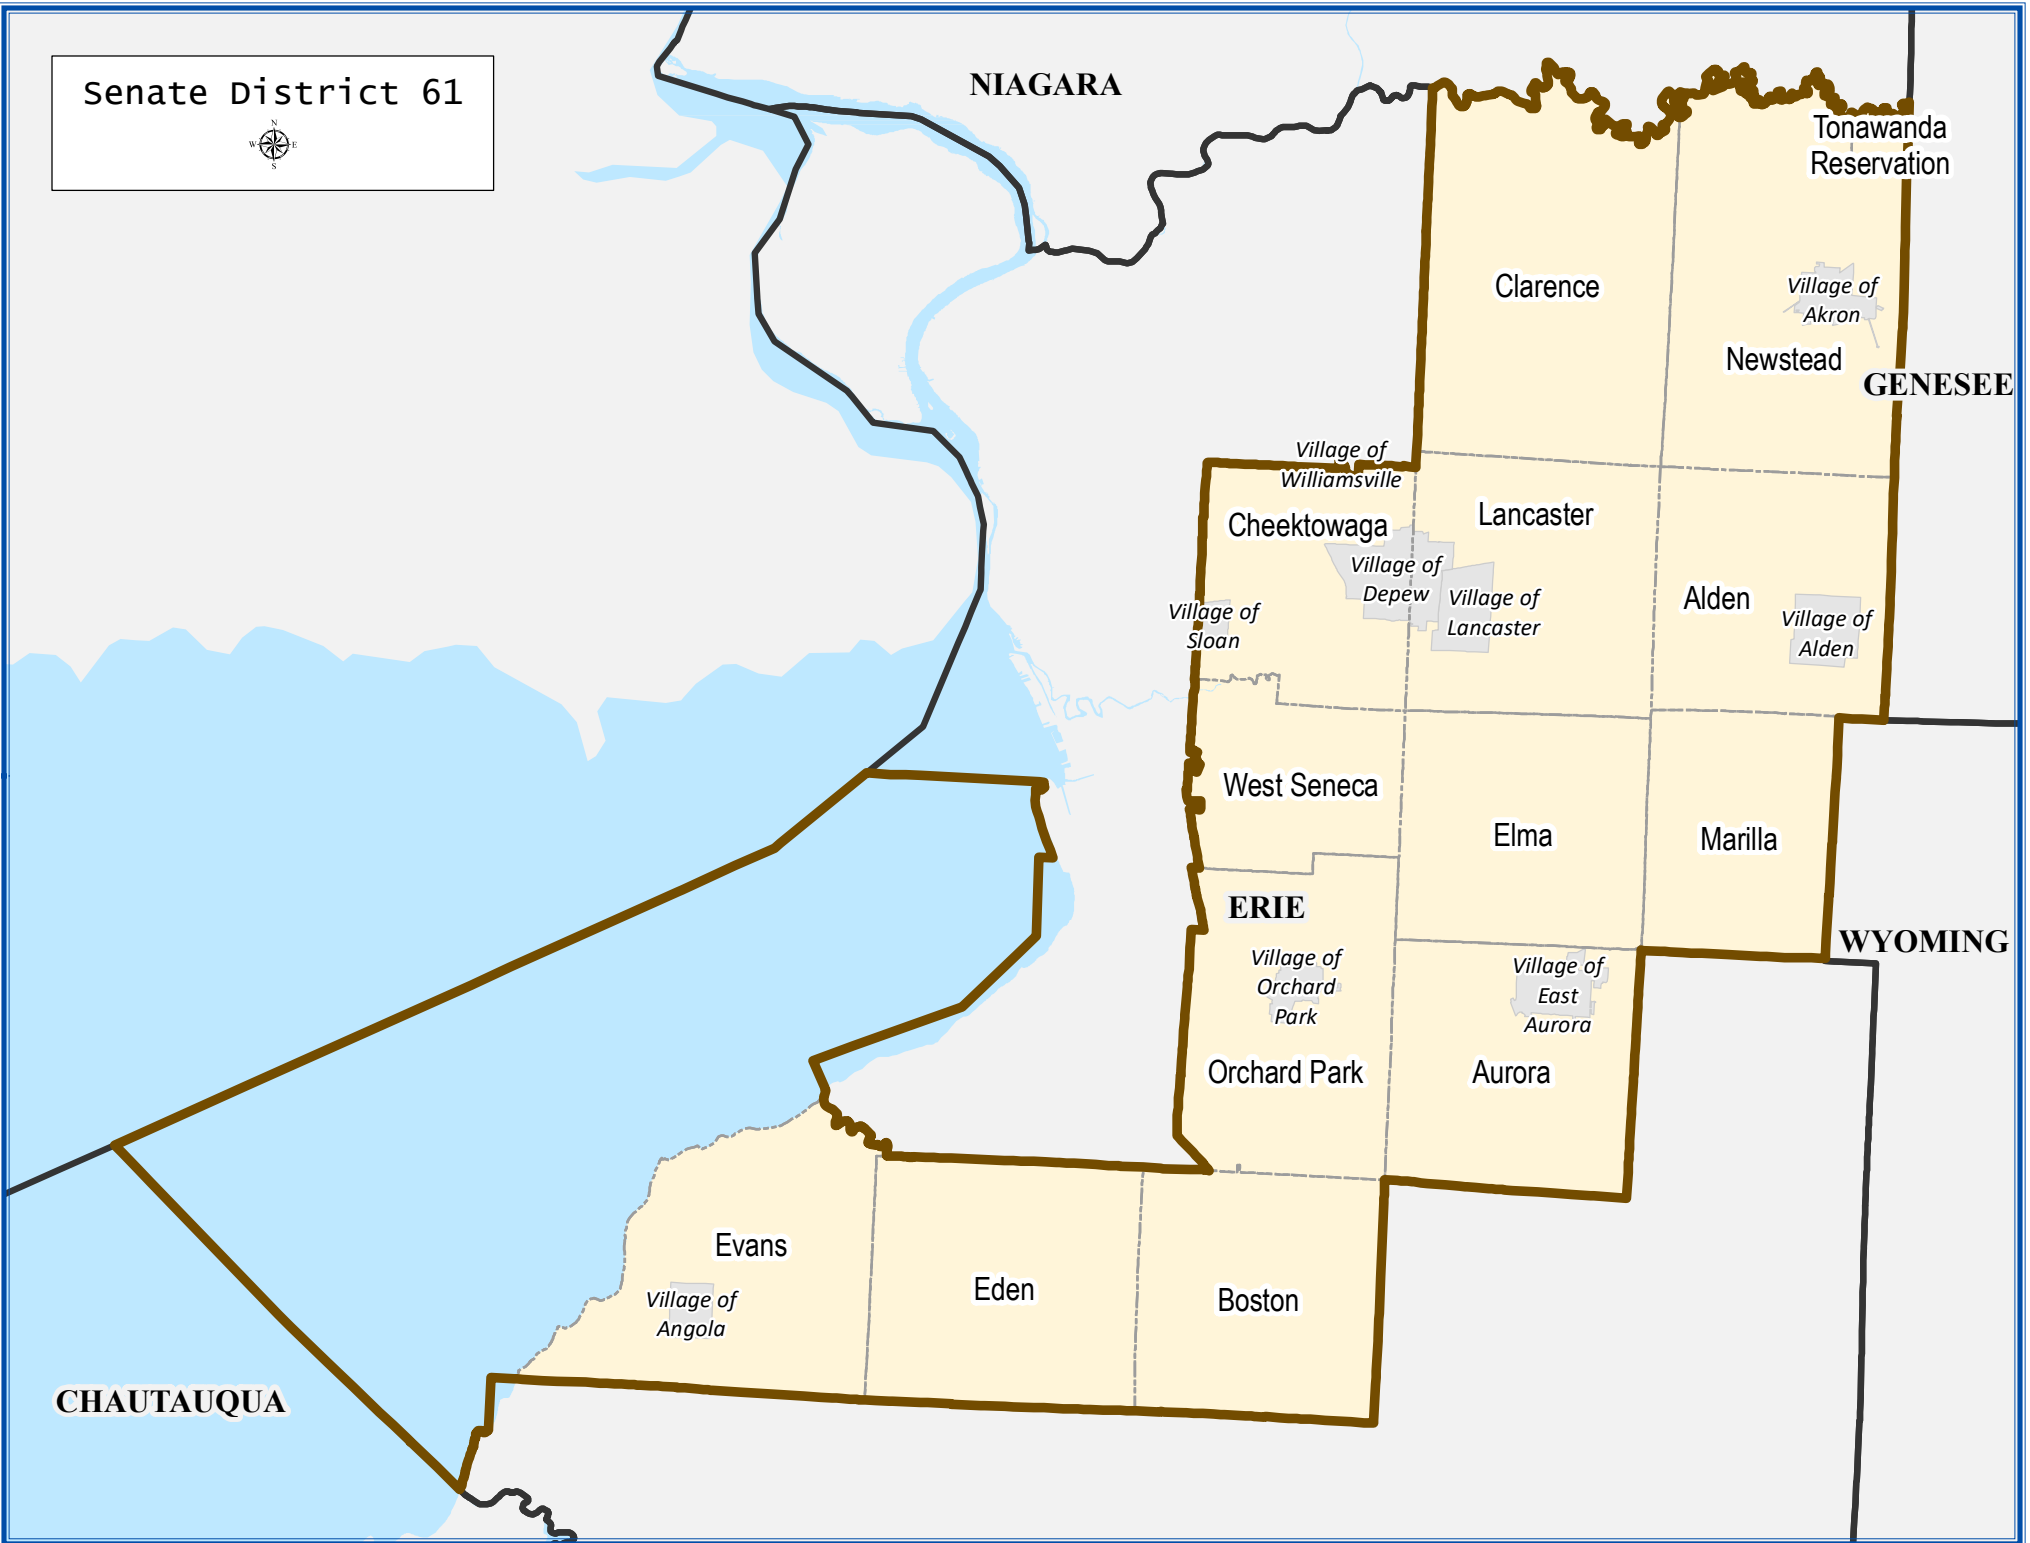

Senate District 61

Senate District 61

Total population : 322,684
 Deviation : 2,147
 Deviation Percentage : 0.67

	NH White	NH Black	Hispanic	NH Asian	NH AmInd	NH Hwn	NH Multi	NH Other
Total	282,615	13,351	9,273	6,631	739	46	9,252	777
% of Total	87.58	4.14	2.87	2.05	0.23	0.01	2.87	0.24
Total 18+	234,085	9,965	5,970	5,033	552	42	5,452	550
% of 18+	89.47	3.81	2.28	1.92	0.21	0.02	2.08	0.21
Department of Justice								
	NH White	NH Black	Hispanic	NH Asian	NH AmInd	NH Hwn	NH Multi	NH Other
Total	282,615	15,490	9,273	8,108	3,149	85	735	3,229
% of Total	87.58	4.80	2.87	2.51	0.98	0.03	0.23	1.00
Total 18+	234,085	10,816	5,970	5,745	2,227	71	453	2,282
% of 18+	89.47	4.13	2.28	2.20	0.85	0.03	0.17	0.87