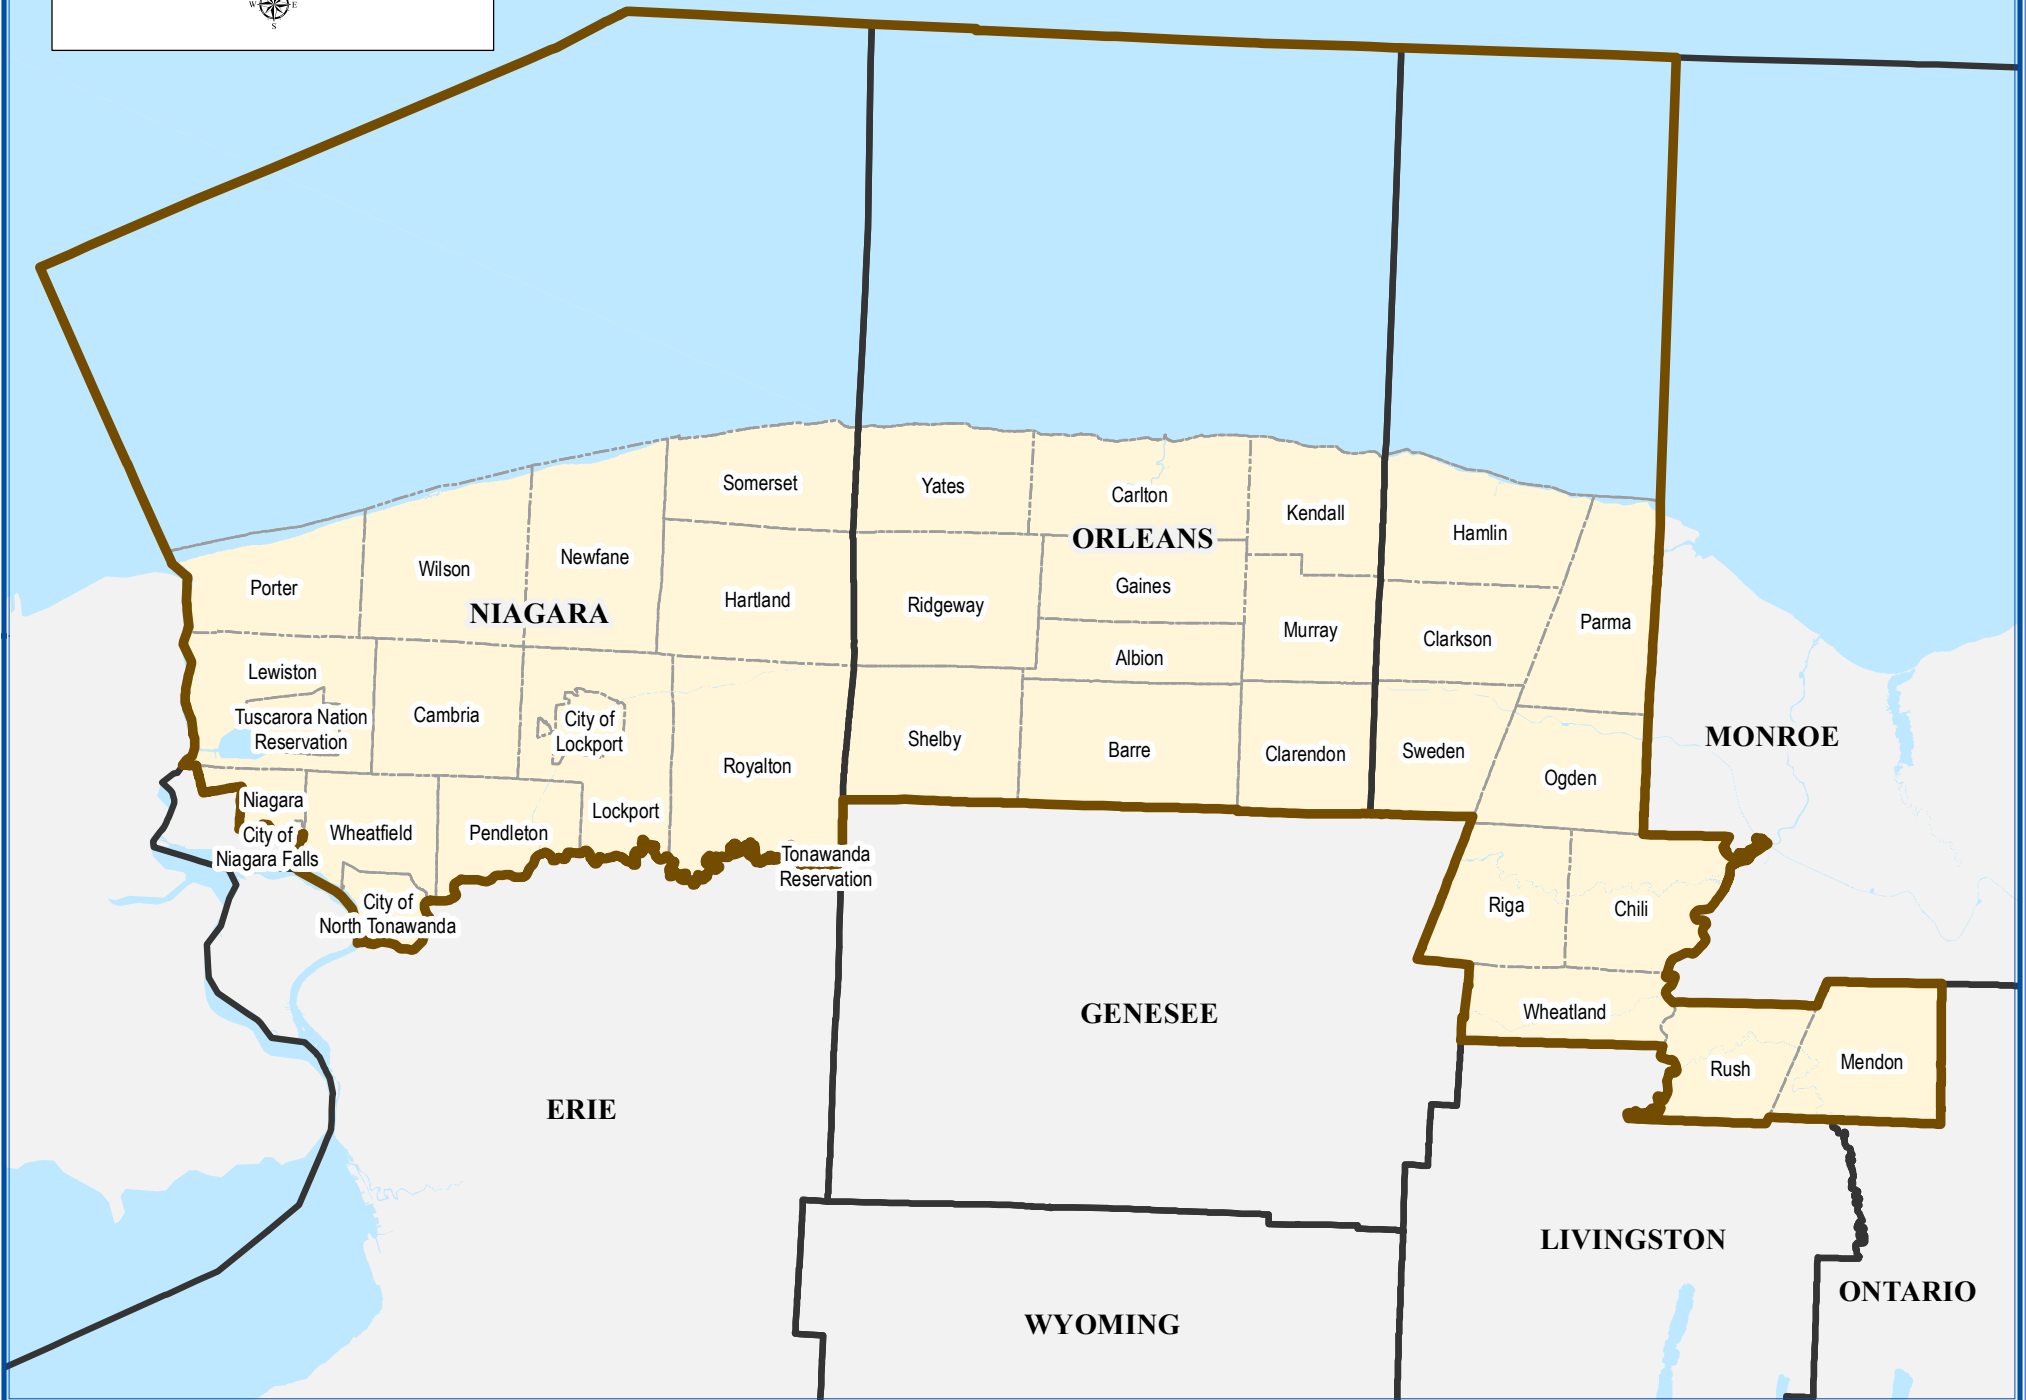

Senate District 62

Senate District 62

Total population : 322,941
 Deviation : 2,404
 Deviation Percentage : 0.75

	NH White	NH Black	Hispanic	NH Asian	NH AmInd	NH Hwn	NH Multi	NH Other
Total	280,582	10,871	12,019	3,455	1,899	80	12,991	1,044
% of Total	86.88	3.37	3.72	1.07	0.59	0.02	4.02	0.32
Total 18+	230,446	8,404	7,668	2,794	1,529	61	7,577	719
% of 18+	88.91	3.24	2.96	1.08	0.59	0.02	2.92	0.28
Department of Justice								
	NH White	NH Black	Hispanic	NH Asian	NH AmInd	NH Hwn	NH Multi	NH Other
Total	280,582	14,187	12,019	4,849	6,023	151	928	4,202
% of Total	86.88	4.39	3.72	1.50	1.87	0.05	0.29	1.30
Total 18+	230,446	9,588	7,668	3,458	4,404	111	513	3,010
% of 18+	88.91	3.70	2.96	1.33	1.70	0.04	0.20	1.16