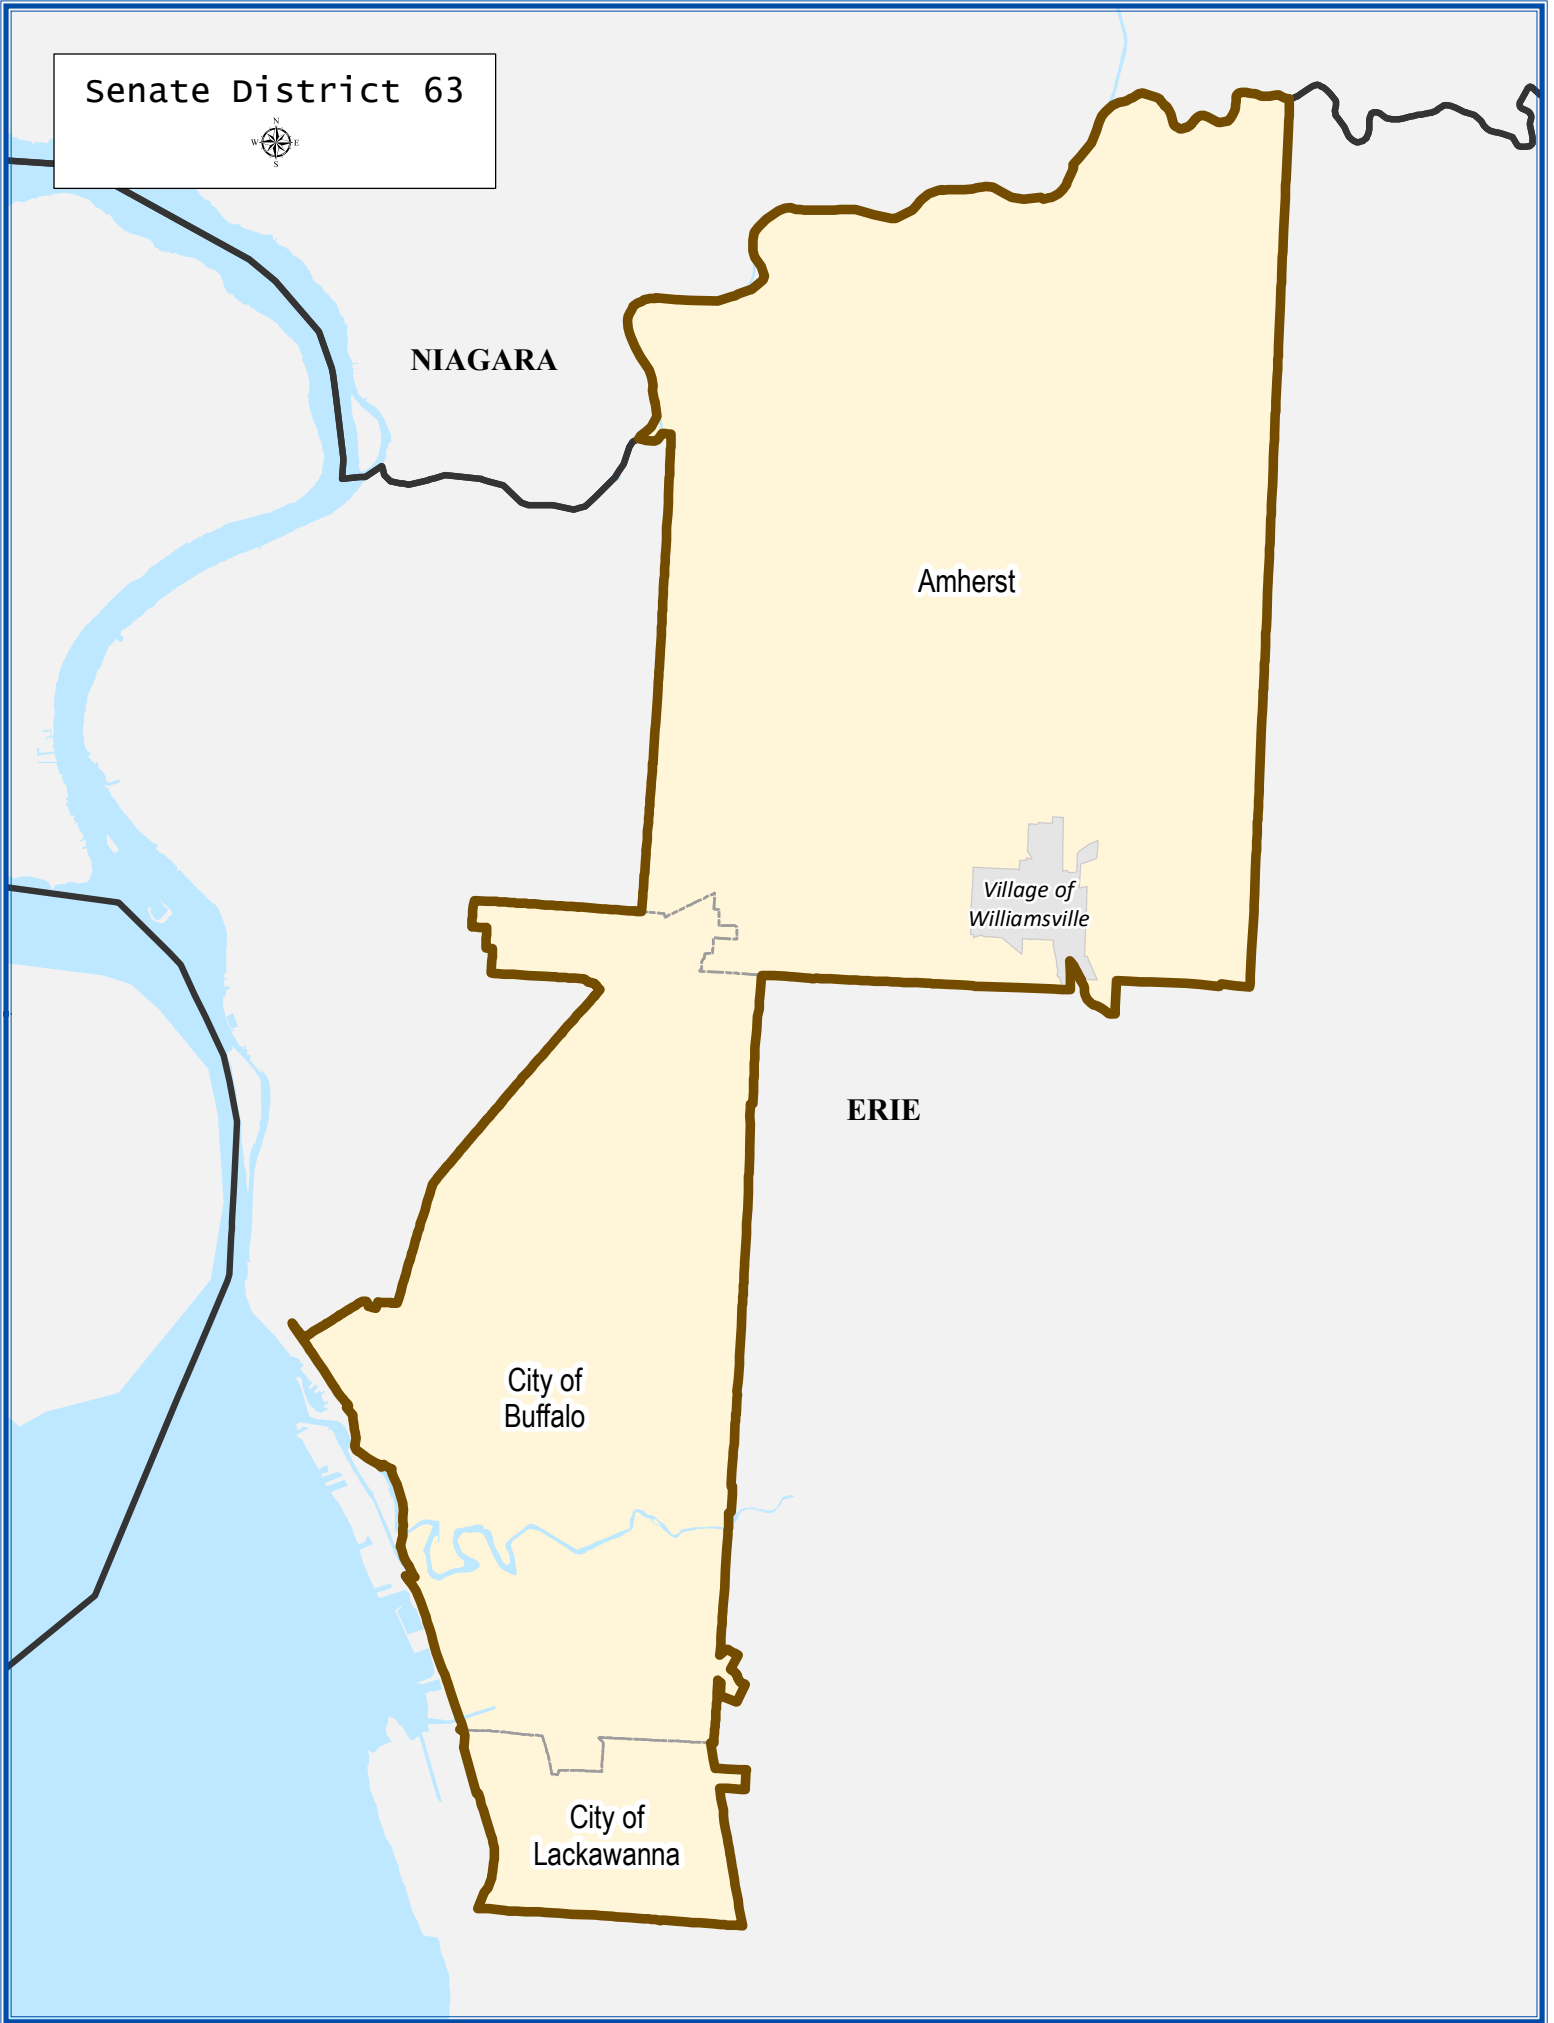

Senate District 63

NIAGARA

Amherst

*Village of  
Williamsville*

ERIE

City of  
Buffalo

City of  
Lackawanna

## Senate District 63

Total population : 322,942  
 Deviation : 2,405  
 Deviation Percentage : 0.75

	NH White	NH Black	Hispanic	NH Asian	NH AmInd	NH Hwn	NH Multi	NH Other
Total	166,833	90,964	23,337	27,376	965	97	11,944	1,426
% of Total	51.66	28.17	7.23	8.48	0.30	0.03	3.70	0.44
Total 18+	139,935	67,307	15,077	20,733	778	82	6,975	970
% of 18+	55.56	26.72	5.99	8.23	0.31	0.03	2.77	0.39
Department of Justice								
	NH White	NH Black	Hispanic	NH Asian	NH AmInd	NH Hwn	NH Multi	NH Other
Total	166,833	95,228	23,337	29,591	2,521	149	2,218	3,065
% of Total	51.66	29.49	7.23	9.16	0.78	0.05	0.69	0.95
Total 18+	139,935	69,278	15,077	21,965	1,898	104	1,457	2,143
% of 18+	55.56	27.51	5.99	8.72	0.75	0.04	0.58	0.85