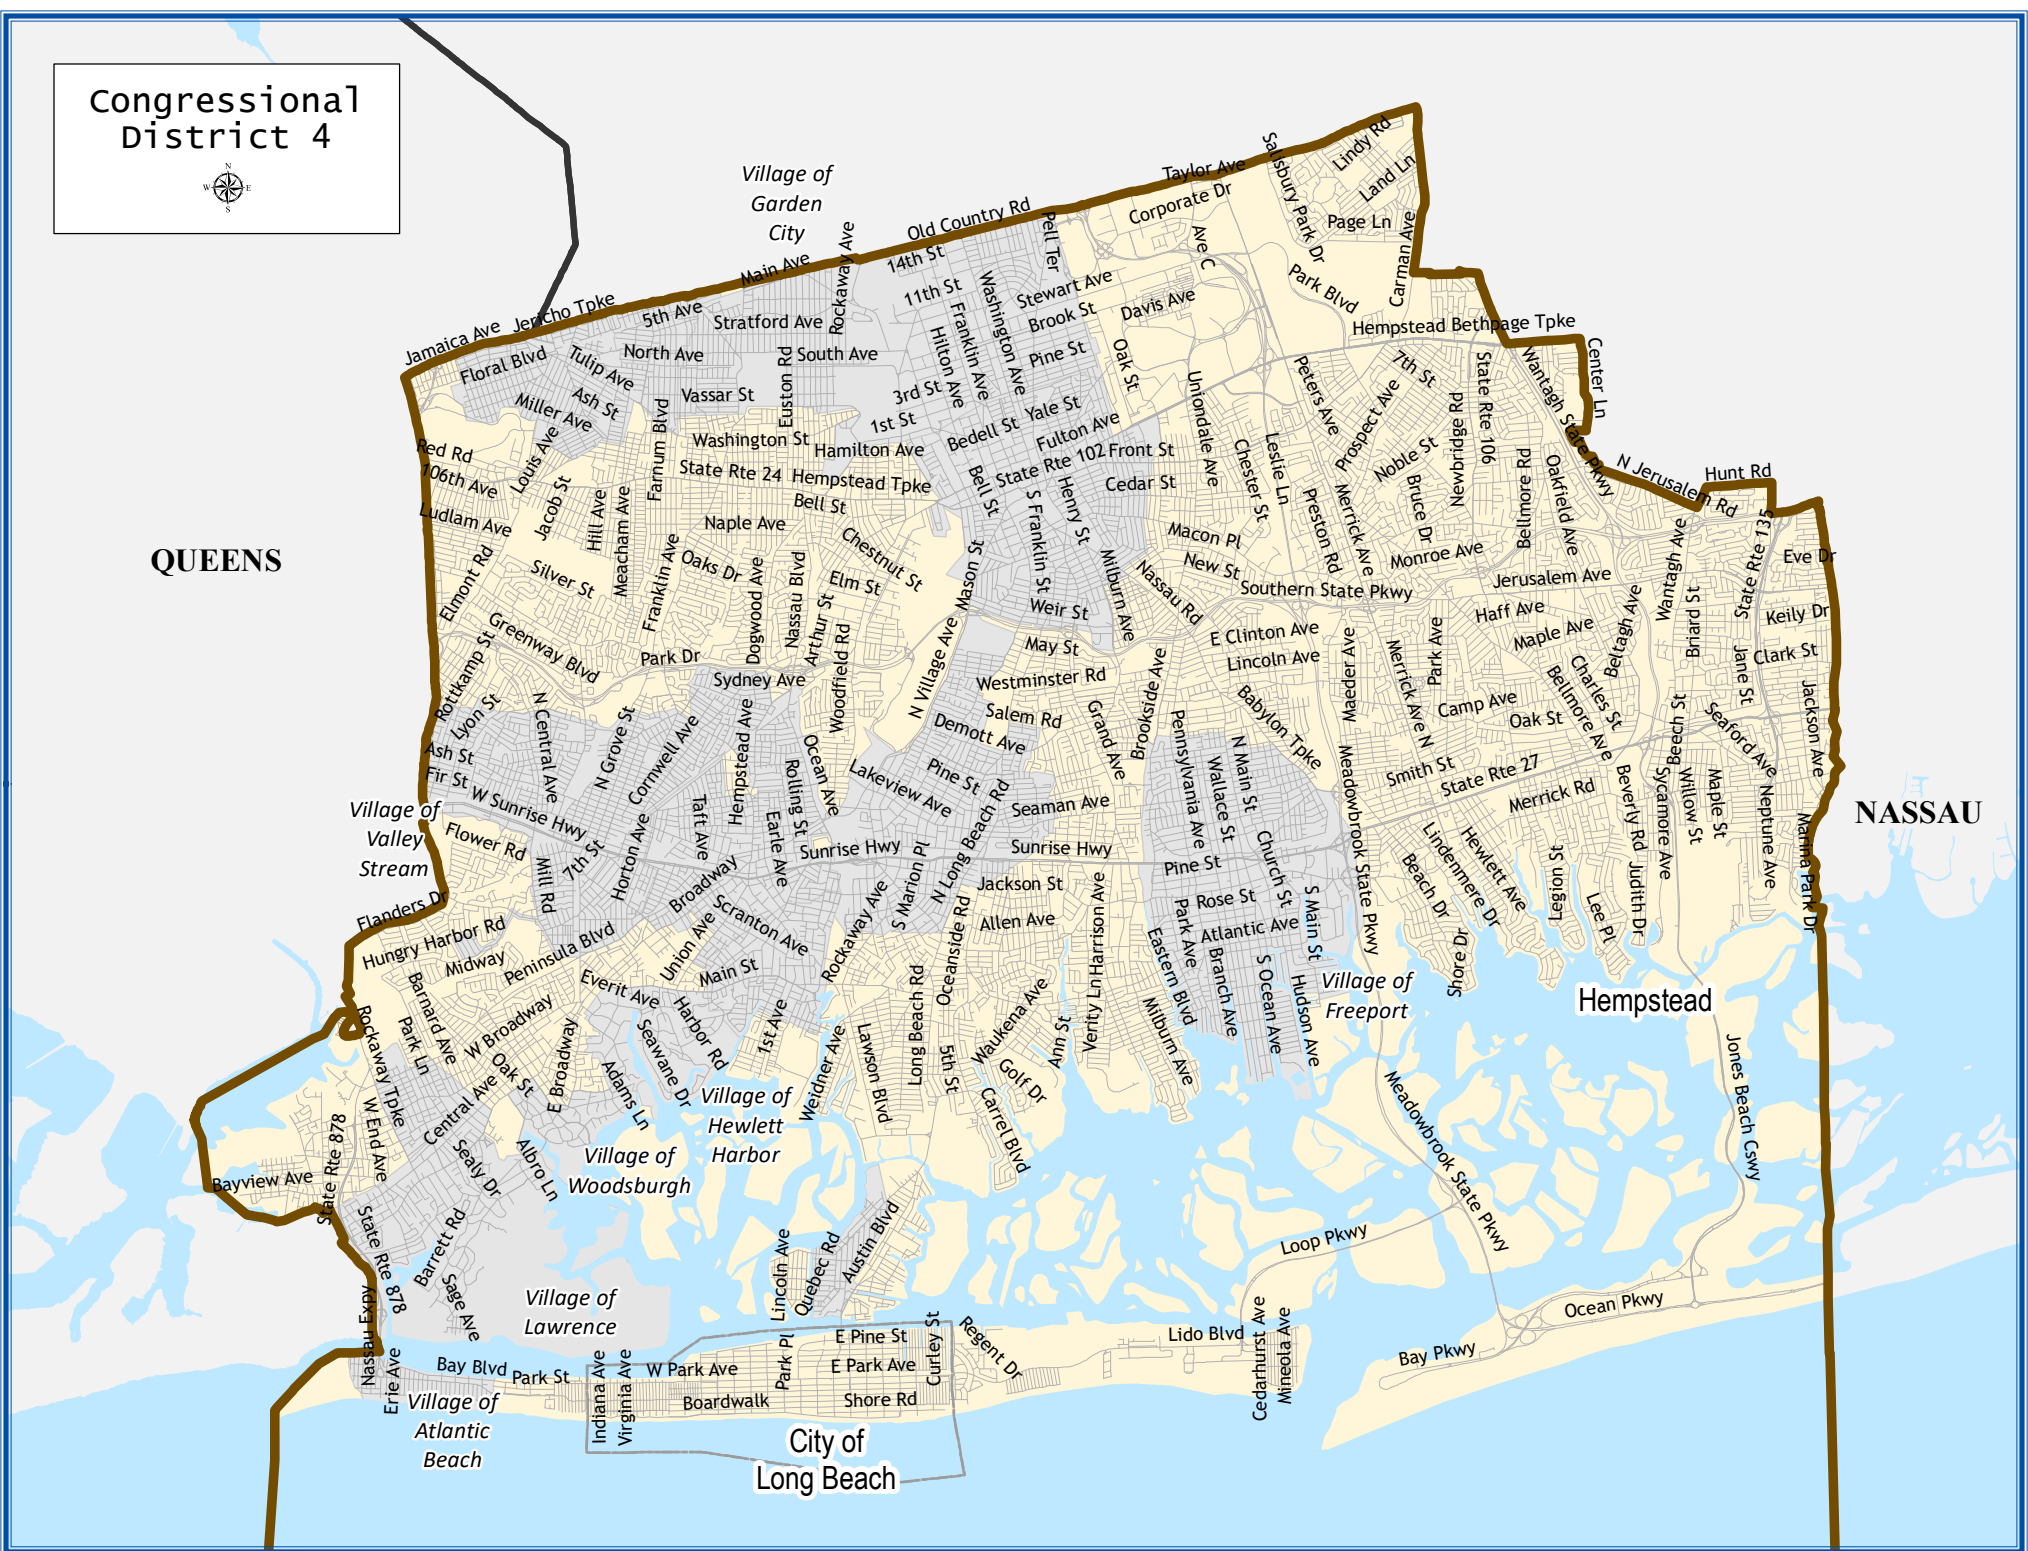

Congressional District 4

QUEENS

NASSAU

Congressional District 4

Total population : 776,971

Deviation : 0

Deviation Percentage : 0.00

	NH White	NH Black	Hispanic	NH Asian	NH AmInd	NH Hwn	NH Multi	NH Other
Total	393,800	126,929	171,562	54,516	1,111	187	20,606	8,260
% of Total	50.68	16.34	22.08	7.02	0.14	0.02	2.65	1.06
Total 18+	322,474	100,740	123,665	42,480	795	138	13,674	5,656
% of 18+	52.90	16.52	20.29	6.97	0.13	0.02	2.24	0.93
Department of Justice								
	NH White	NH Black	Hispanic	NH Asian	NH AmInd	NH Hwn	NH Multi	NH Other
Total	393,800	130,583	171,562	58,393	2,296	267	8,127	11,943
% of Total	50.68	16.81	22.08	7.52	0.30	0.03	1.05	1.54
Total 18+	322,474	102,850	123,665	44,392	1,713	197	6,173	8,158
% of 18+	52.90	16.87	20.29	7.28	0.28	0.03	1.01	1.34