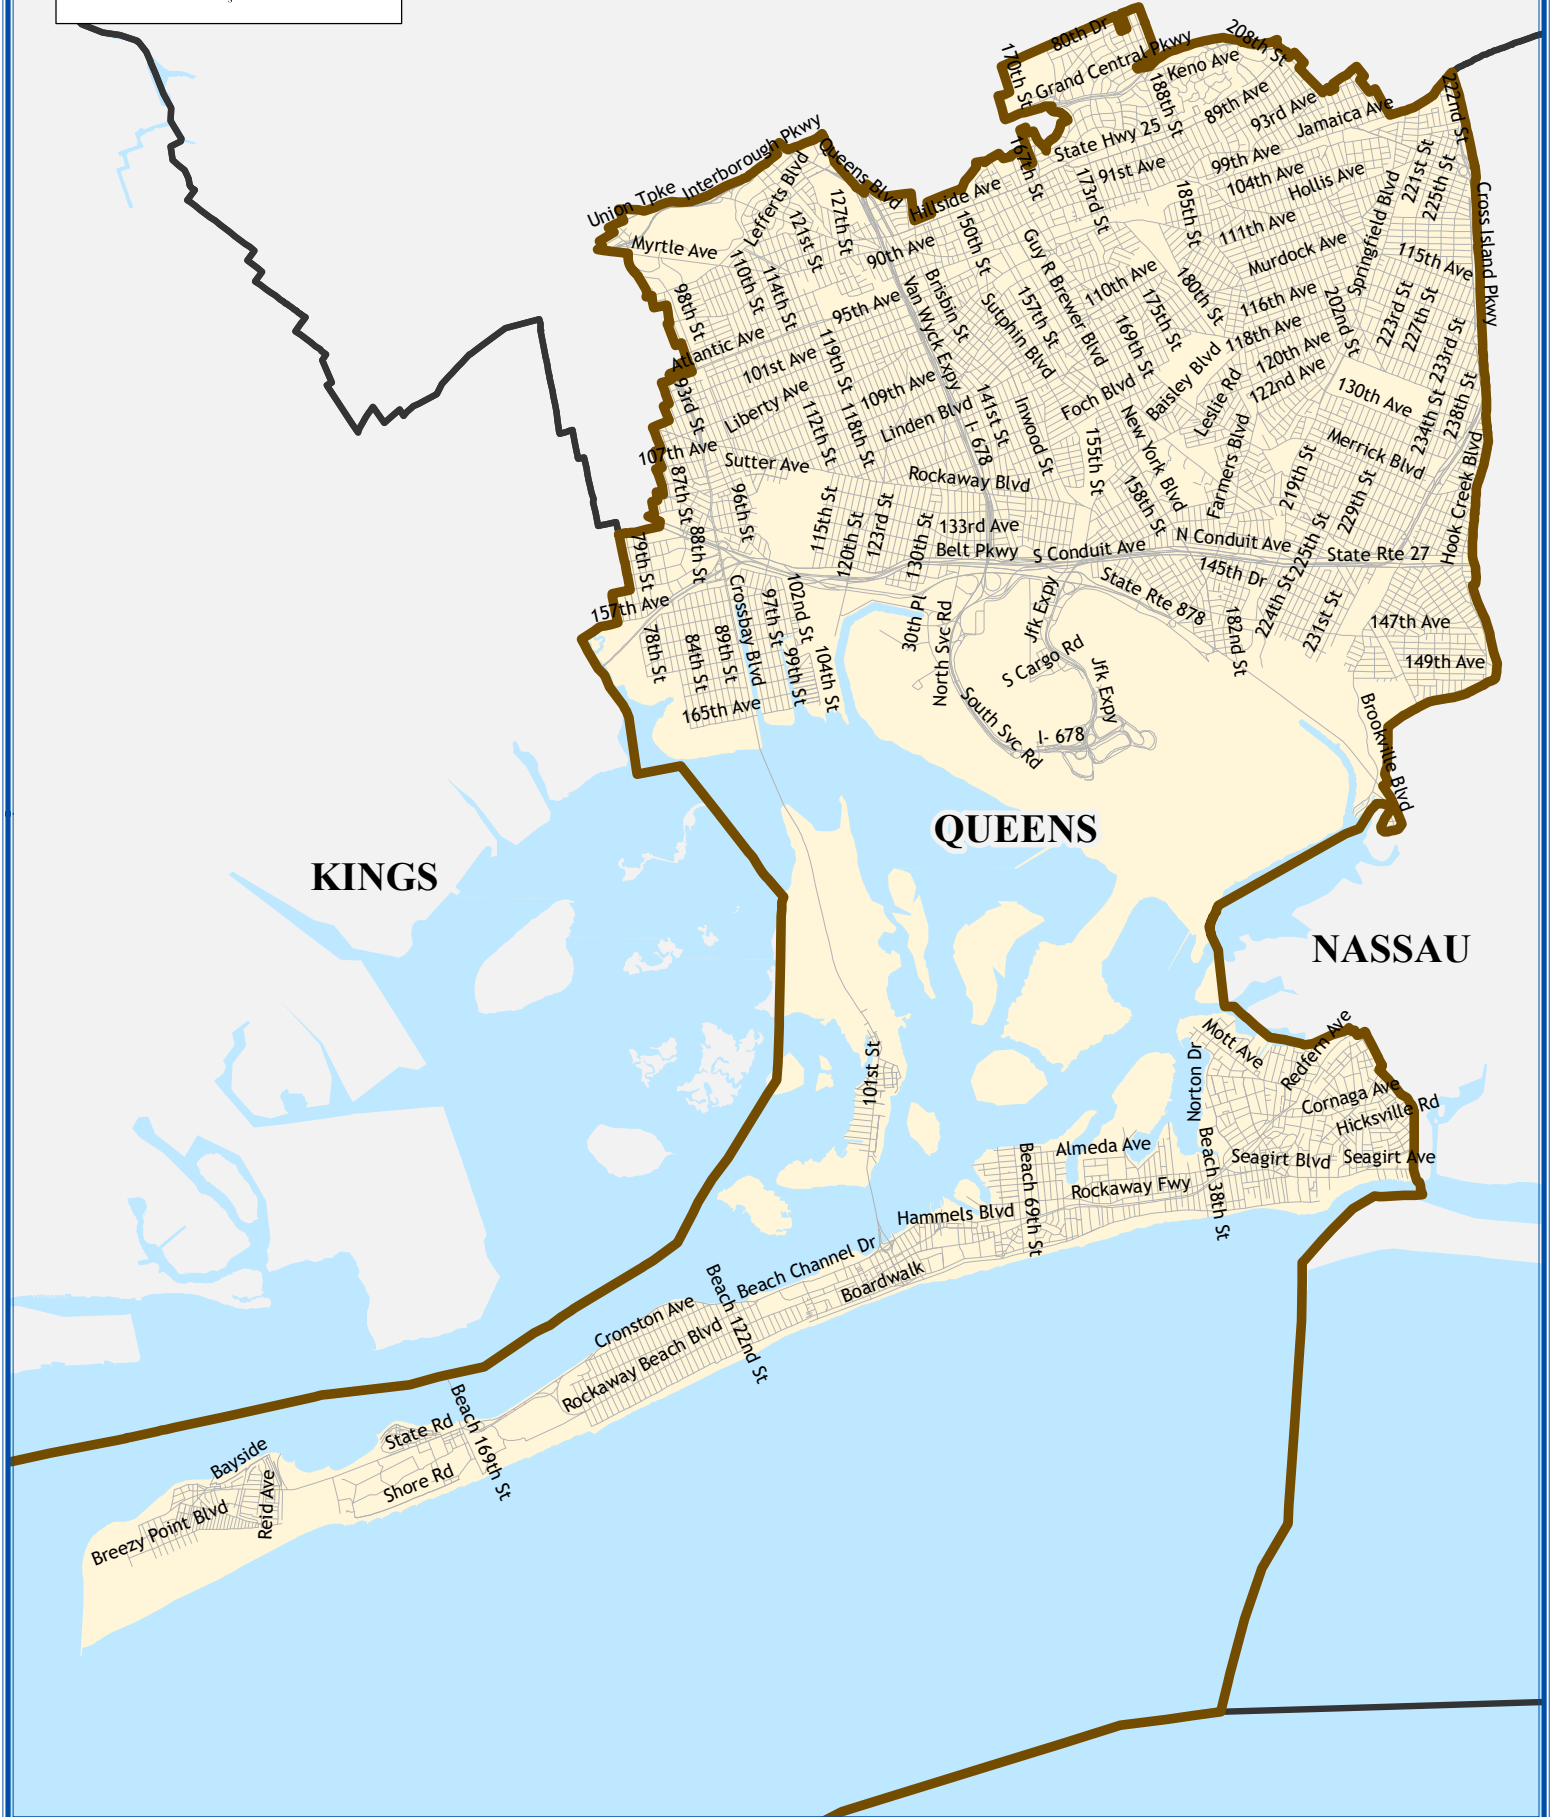

# Congressional District 5

## Congressional District 5

Total population : 776,971

Deviation : 0

Deviation Percentage : 0.00

	NH White	NH Black	Hispanic	NH Asian	NH AmInd	NH Hwn	NH Multi	NH Other
Total	99,311	312,325	159,791	115,728	7,336	675	44,548	37,257
% of Total	12.78	40.20	20.57	14.89	0.94	0.09	5.73	4.80
Total 18+	81,185	251,465	120,717	91,377	5,658	545	36,509	29,206
% of 18+	13.17	40.78	19.58	14.82	0.92	0.09	5.92	4.74
Department of Justice								
	NH White	NH Black	Hispanic	NH Asian	NH AmInd	NH Hwn	NH Multi	NH Other
Total	99,311	316,201	159,791	118,048	7,763	757	36,413	38,687
% of Total	12.78	40.70	20.57	15.19	1.00	0.10	4.69	4.98
Total 18+	81,185	254,319	120,717	92,829	6,016	613	30,790	30,193
% of 18+	13.17	41.24	19.58	15.05	0.98	0.10	4.99	4.90